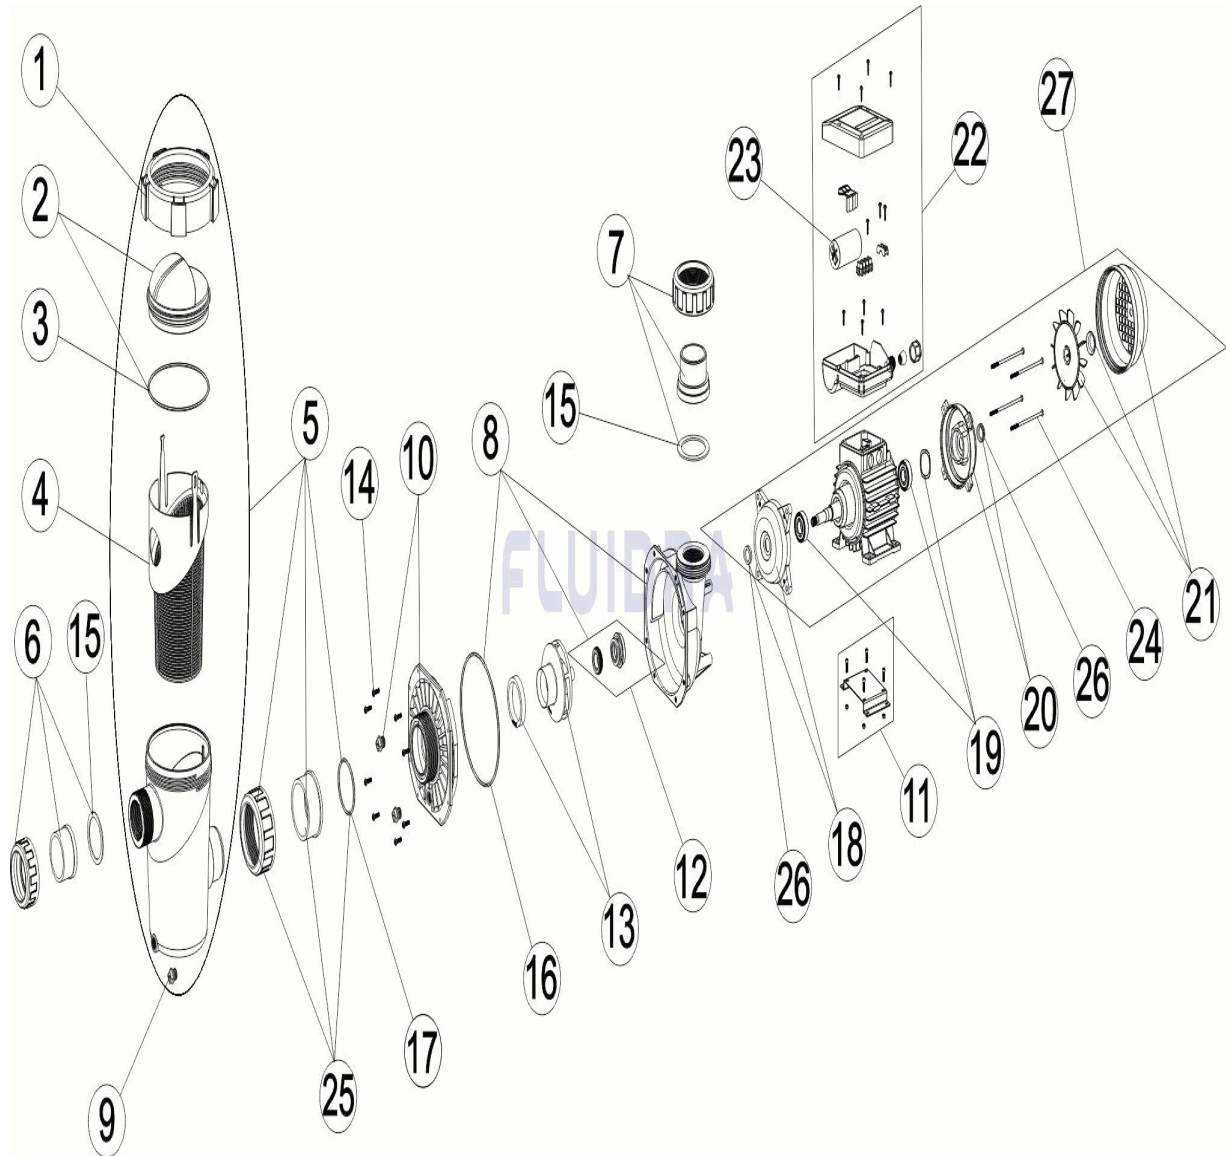

CODE **15746, 15747, 15748, 16119, 16354, 16356, 19926, 19927, 19928, 19929, 19930, 19931**

DESCRIPTION: **ASTRAMAX EU PUMP**

ENGLISH

POS	CODE	DESCRIPTION	QUANTITY	POS	CODE	DESCRIPTION	QUANTITY
1	4405020101	PRE-FILTER COVER NUT		13	* 4405020114	IMPELLER 1/2 HP II 50 HZ	
2	4405020134	PRE-FILTER COVER		13	* 4405020115	IMPELLER 3/4 HP II 50 HZ	
3	4404010012	O' RING 132.9X3,5		13	* 4405020116	IMPELLER 1 HP II 50 HZ	
4	4405020103	PRE-FILTER BASKET		13	* 4405020117	IMPELLER 1,25 HP II 50 HZ	
5	4405020104	PREFILTER ASSEMBLY KIT		14	4405020118	BLACK PLATE SCREWS	
6	4405020105	UNION FITTINGS SUCTION		15	4405020138	SUCTION / RETURN GASKETS	
7	4405020106	UNION FITTINGS RETURN		16	4405020139	BODY GASKET	
8	4405020107	PUMP HOUSING + MECHANICAL SEAL		17	4405020140	O' RING D. 59,92	
9	4405020108	DRAINING PLUG 1/4"		18	* 4405020128	MECH. FLANGE C63	
10	4405020109	BLACK PLATE		18	* 4405020129	MECH. FLANGE C71	
11	* 4405020110	PUMP FOOT C.63 (25 MM)		19	4405020125	FRONT & REAR BEARING	
11	* 4405020111	PUMP FOOT C.71 (17 MM)		20	* 4405020132	REAR COVER C.63	