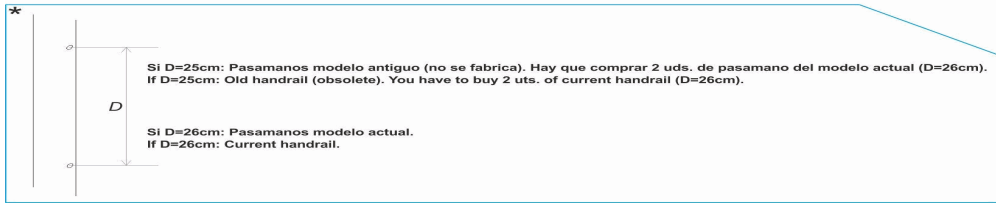

CODE **05484, 05485, 05486, 05487**

DESCRIPTION: **MIX LADDER 2-3-4-5 STEPS AISI-316**

ENGLISH

POS	CODE	DESCRIPTION	QUANTITY	POS	CODE	DESCRIPTION	QUANTITY
1	44010101	LADDER ANCHOR		7	4401010112	LADDER END CAP	
2	44010103	ESCUTCHEON 316		8	* 05484R0001	HANDRAIL LADDER 2 STEPS AISI-316	
3	44010104	DELUXE TREAD 316		8	* 05485R0001	HANDRAIL 3 STEPS AISI-316	
4	44010107	TREAD END SET 316		8	* 05486R0001	HANDRAIL LADDER 4 STEPS AISI-316	
5	44010108	DELUXE TREAD END INSERT		8	* 05487R0001	HANDRAIL LADDER 5 STEPS AISI-316	
6	44010111	TREAD BOLT SET 316