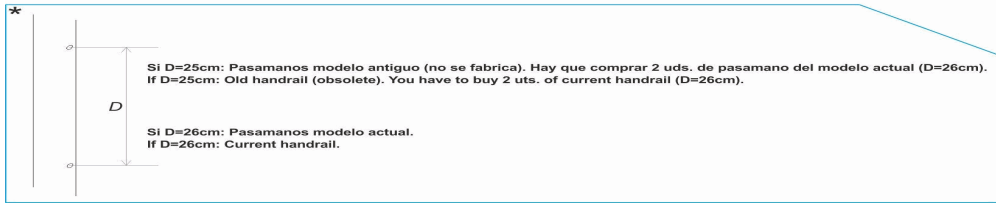

CODICE **05484, 05485, 05486, 05487**

DESCRIZIONE: **SCALA MISTA 2-3-4-5 SCALINI AISI-316**

ITALIANO

POS	CODICE	DESCRIZIONE	QUANTITA'	POS	CODICE	DESCRIZIONE	QUANTITA'
1	44010101	ANCORAGGIO SCALA		7	440101012	TAPPO SCALA	
2	44010103	COPRIFLANGIA ANCORAGGIO AISI 316		8	* 05484R0001	CORRIMANO SCALA 2 GRADINI AISI-316	
3	44010104	GRADINO LUXE AISI 316		8	* 05485R0001	CORRIMANO 3 GRADINI AISI 316	
4	44010107	SOSTEGNO LATERALE GRADINO 316		8	* 05486R0001	CORRIMANO SCALA 4 GRADINI AISI-316	
5	44010108	TAPPETINO FINITURA GRADINO LUXE		8	* 05487R0001	CORRIMANO SCALA 5 GRADINI AISI-316	
6	44010111	BULLONERIA GRADINO AISI 316