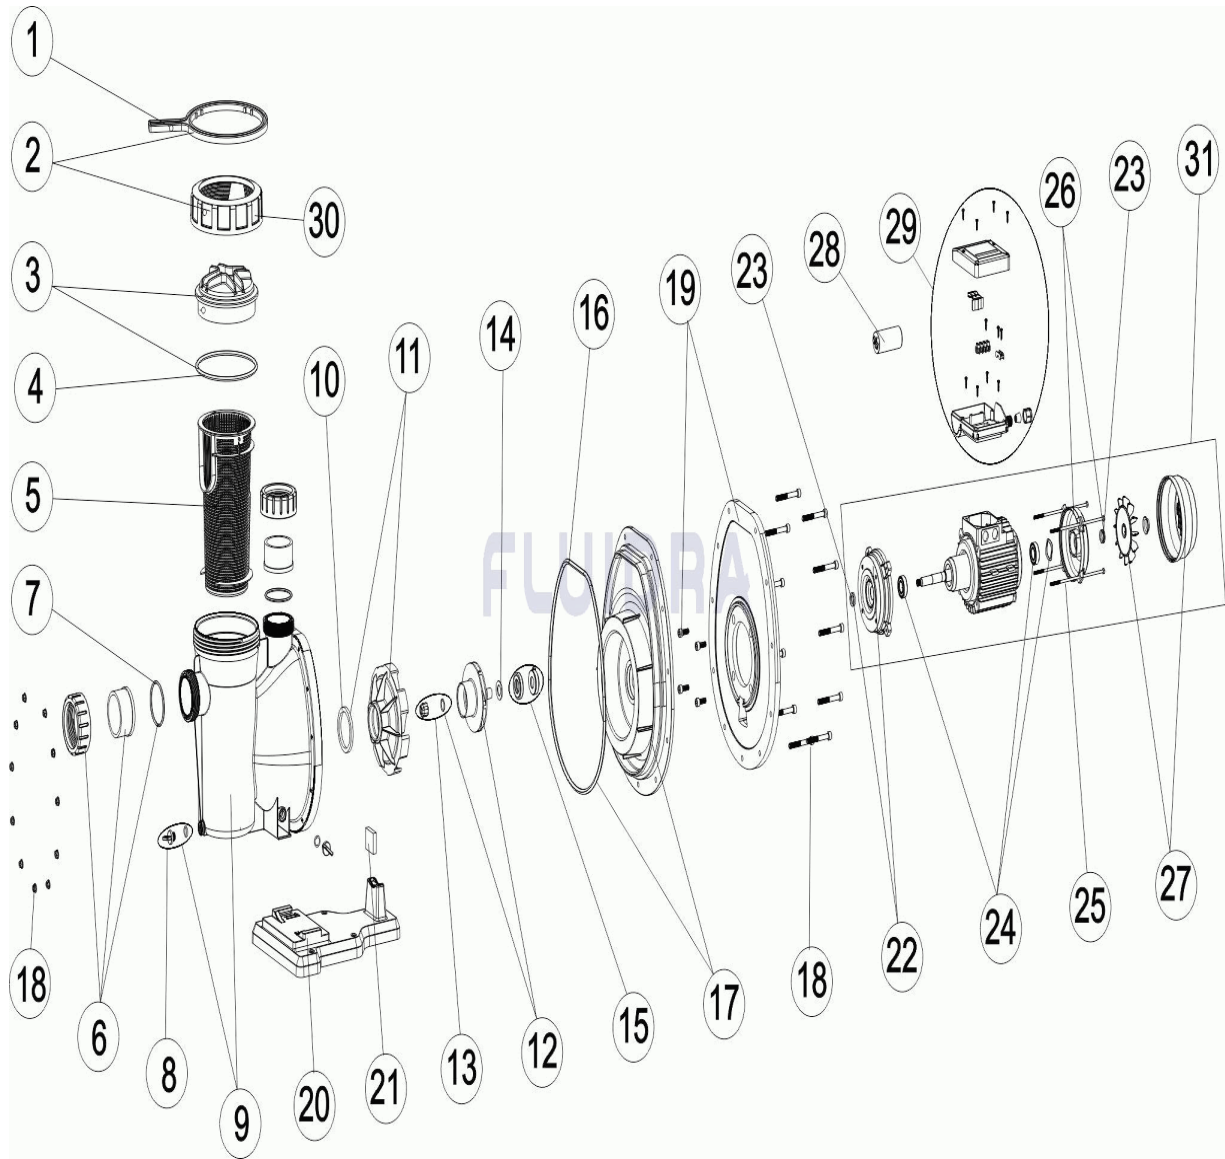

CODE **45855, 45856, 45857, 45858, 45859, 45860**

DESCRIPTION: **TRENT PUMP**

ENGLISH

POS	CODE	DESCRIPTION	QUANTITY	POS	CODE	DESCRIPTION	QUANTITY
1	4404130103	LID SPANNER		12	* 4405011906	IMPELLER 3 HP II	
2	4404130104	FILTER NUT AND SPANNER ASSY		12	* 4405011907	IMPELLER 3 HP III	
3	4405010903	PRE-FILTER COVER WITH GASKET		13	4405010134	IMPELLER COVER M8 LEFT	
4	4405010178	O' RING D 151,7X6,99		14	4405011908	DEFLECTOR WASHER	
5	4405010905	PRE-FILTER BASKET		15	4405011909	MECHANICAL SEAL	
6	4405010909	UNION FITTINGS SUCTION D 63 (1,5-2-3,5 I		16	4405011910	230X8 O'RING	
7	4405010907	O' RING D 63X4		17	4405011911	FLANGE MECANICAL SEAL	
8	4405010910	DRAINING PLUG 1/4"		18	4405011912	BACK PLATE SCREWS	
9	4405011901	PUMP HOUSING		19	4405011913	MOTOR CLAMP	
10	4405010605	O' RING		20	4405010911	PUMP BASE	
11	4405010917	DIFFUSOR (3 HP)		21	4405010409	SILENTBLOCK (16X45X13)	
12	* 4405011902	IMPELLER 1,5 HP II		22	* 4405010139	FRONT MOTOR COVER 1,5 3 HP III	
12	* 4405011903	IMPELLER 1,5 HP III		22	* 4405010167	FRONT MOTOR COVER 2,5 3 HP II	