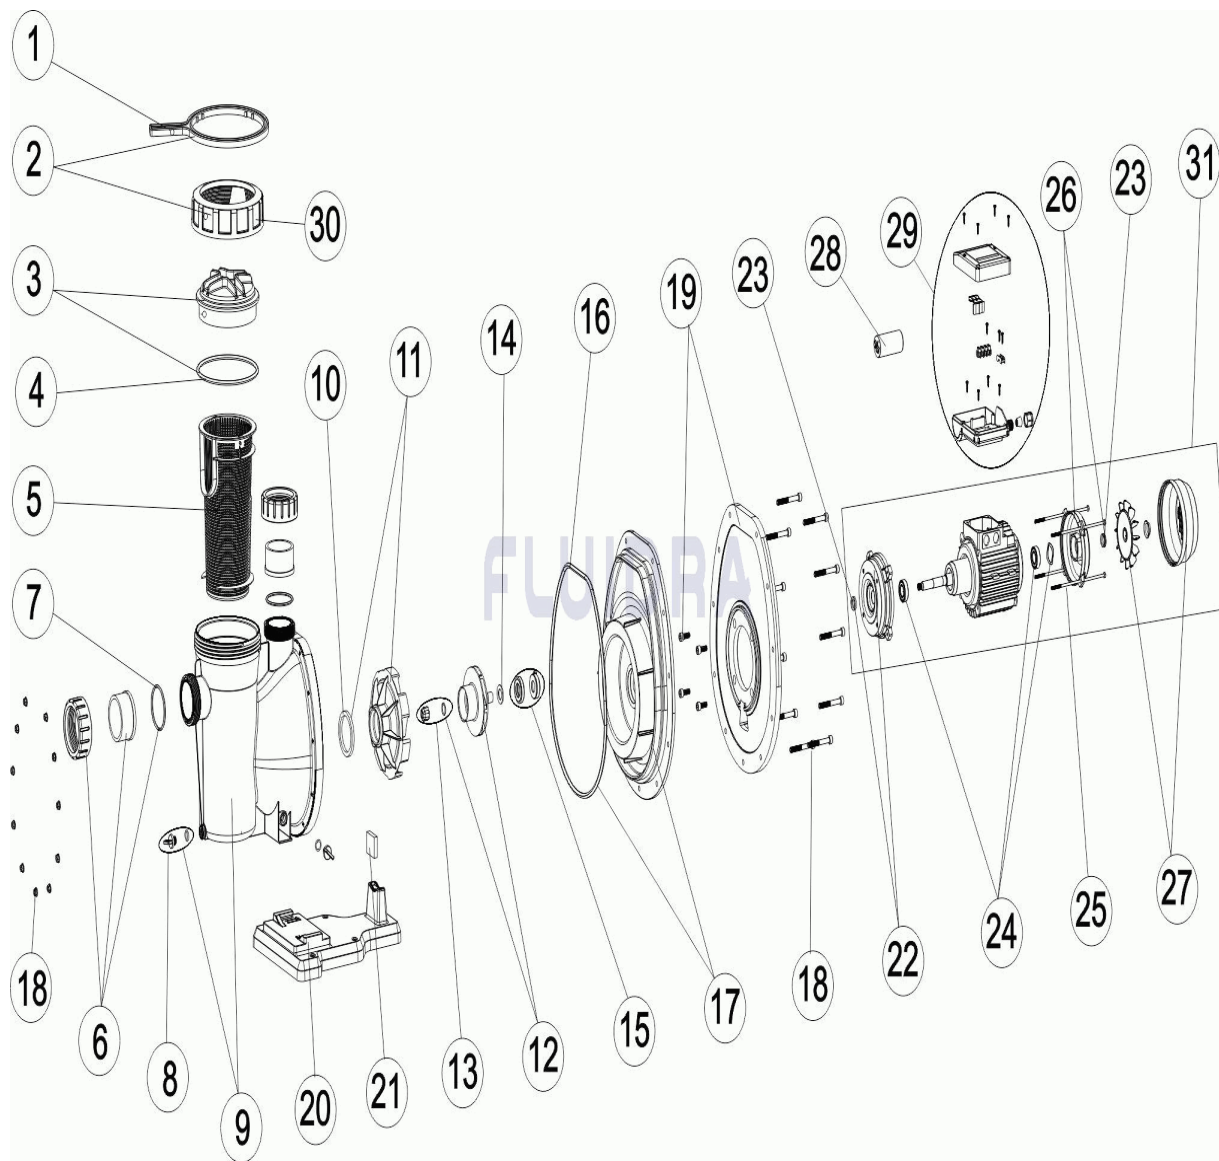

CODICE 45855, 45856, 45857, 45858, 45859, 45860

DESCRIZIONE: POMPA TRENT

ITALIANO

POS	CODICE	DESCRIZIONE	QUANTITA'	POS	CODICE	DESCRIZIONE	QUANTITA'
1	4404130103	CHIAVE GHIERA PER FILTRO		12	* 4405011906	RUOTA 3 HP II	
2	4404130104	GRUPPO DADO E CHIAVE FILTRO		12	* 4405011907	RUOTA 3 HP III	
3	4405010903	COPERCHIO PREFILTRO CON GUARNIZIONE		13	4405010134	TAPPO RUOTA M8 SIN.	
4	4405010178	O-RING D 151,7X6,99		14	4405011908	RONDELLA DEFLETTTRICE	
5	4405010905	CESTO PREFILTRO		15	4405011909	GUARNIZIONE MECCANICA	
6	4405010909	MANICOTTI DI UNIONE ASPIRAZIONE D 63		16	4405011910	O-RING 230X8	
7	4405010907	O-RING D 63X4		17	4405011911	BRIDA TENUTA MECCANICA	
8	4405010910	TAPPO SCARICO 1/4"		18	4405011912	BULLONERIA CORPO POMPA	
9	4405011901	CORPO BOMBA		19	4405011913	FLANGIA MOTORE	
10	4405010605	O-RING		20	4405010911	PIEDE POMPA	
11	4405010917	DIFFUSORE (3 HP)		21	4405010409	SILENTBLOC (16X45X13)	
12	* 4405011902	RUOTA 1,5 HP II		22	* 4405010139	COPERCHIO ANTERIORE MOTORE 1,5 - 3 F	
12	* 4405011903	RUOTA 1,5 HP III		22	* 4405010167	COPERCHIO ANTERIORE MOTORE 2,5 - 3 F	

* SI FACCIA RIFERIMENTO AL FOGLIO DELLE OSSERVAZIONI