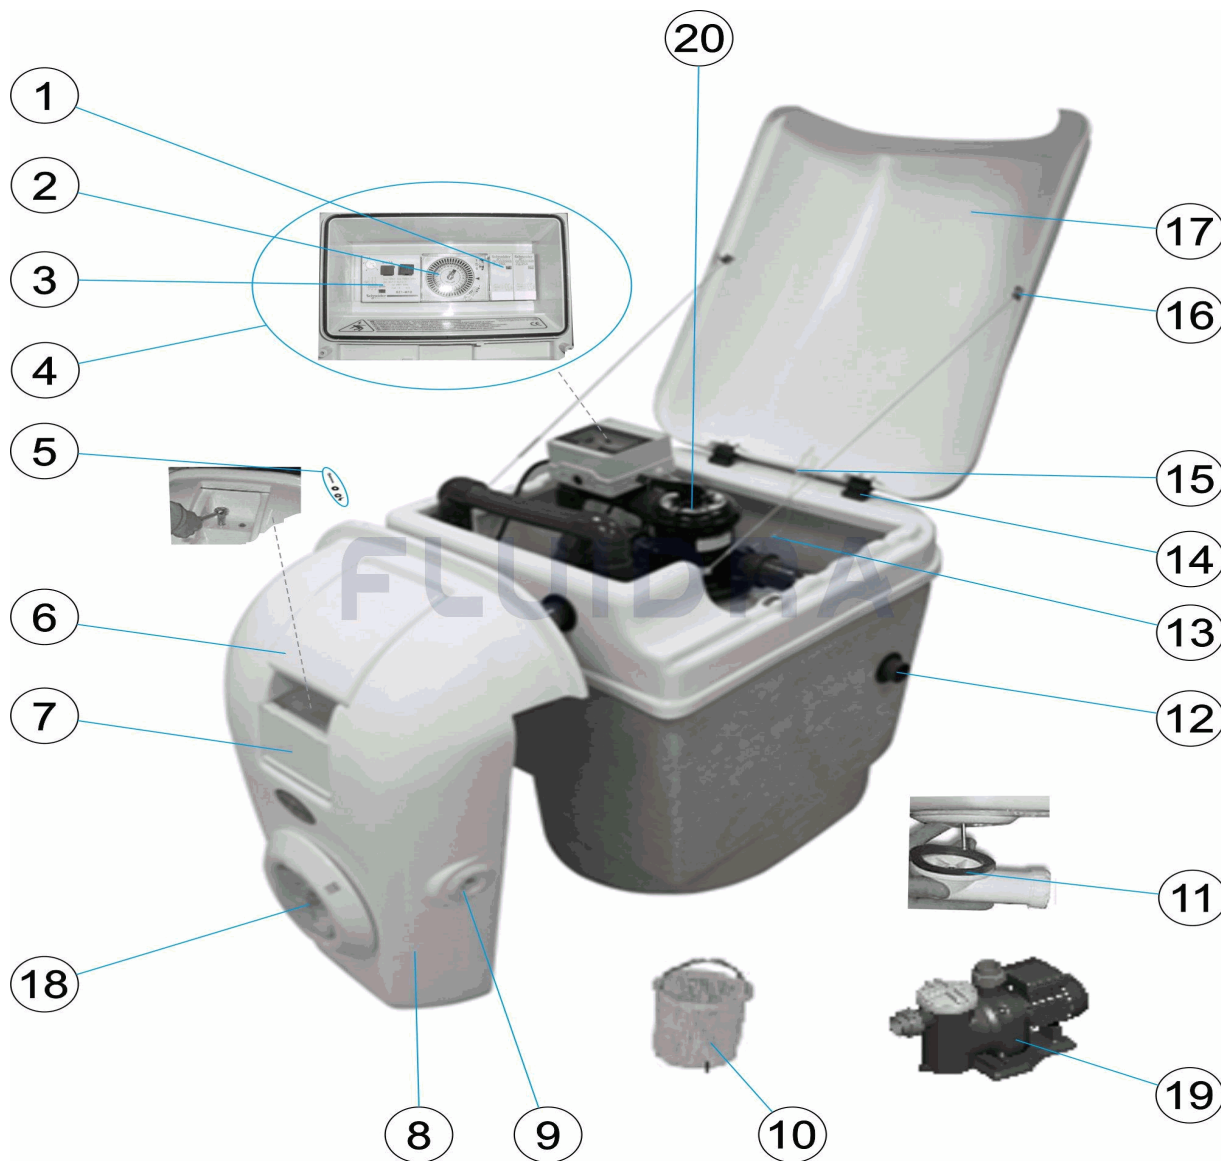

CODICE **22439, 22440, 27413**

DESCRIZIONE: **MINI-COMBO CON PROIETTORE**

ITALIANO

POS	CODICE	DESCRIZIONE	QUANTITA'	POS	CODICE	DESCRIZIONE	QUANTITA'
1	4403030104	TELERUTTORE 25 A		10	* 4402010504	CESTELLO SKIMMER DA 17,5 LITRI	
2	* 4404250004	PROGRAMMATORE (22439)		11	4404250310	CASSETTA DI SCARICO	
2	* 4404250312	PROGRAMMATORE		12	4404250107	GUARNIZIONE SANDWICH D. 50	
3	4404250311	TERMOSTATO 4-6,5A		13	* 4404250313	TRASFORMATORE	
4	* 4404250314	CASSA ELETTRICA		14	4404250106	KIT 2 CERNIERE	
5	4404250305	FISSAGGIO MINI-COMBO BASIC		15	4402050056	PULSANTE COMPLETO	
6	* 4404250307	COPERCHIO SUPERIORE DELLO SKIMMEF		16	4404250306	COMPLESSO SERRATURA	
6	* 4404250002	COPERCHIO SUPERIORE DELLO SKIMMEF		17	* 4404250303	COPERCHIO SUPERIORE POSTERIORE	
7	* 4402010501	BATTENTE SKIMMER CON CLIP		17	* 4404250008	COPERCHIO SUPERIORE POSTERIORE (27	
7	* 4404250003	BATTENTE SKIMMER CON CLIP (27413)		18	* 00361	PROIETTORE PIANO PISCINA PREFABBRIC	
8	* 4404250006	RICAMBIO COMBO BASICO (22439)		18	* 18042	FARETTO	
8	* 4404250315	RICAMBIO COMBO BASICO PIÙ FARETTO		19	25463	POMPA SENA	
8	* 4404250007	RICAMBIO COMBO BASICO (27413)		20	* 22440R1400	IMPOSTARE FILTRO	

* SI FACCIA RIFERIMENTO AL FOGLIO DELLE OSSERVAZIONI