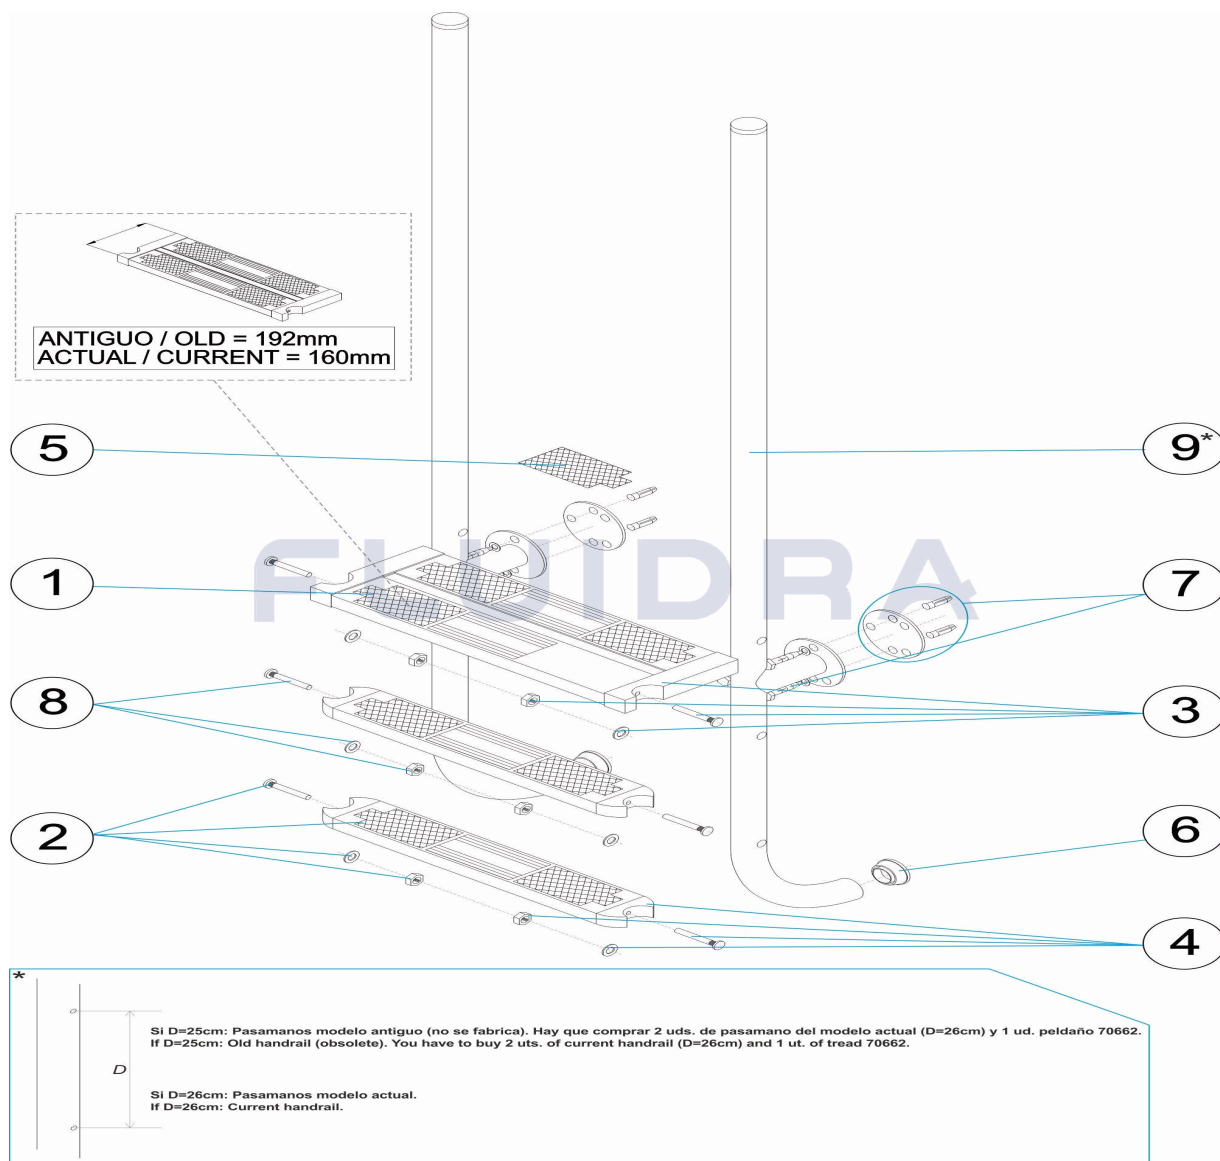

CODE 45781, 45782, 45783, 45784

DESCRIPTION: ÉCHELLE ELEGANCE AISI 316

FRANCAIS

POS	CODE	DESCRIPTION	QUANTITE	POS	CODE	DESCRIPTION	QUANTITE
1	* 4401010805	MARCHE DE SECURITE AISI 316		6	4401010112	TAMPON D'ÉCHELLE	
1	* 70662	MARCHE DE SECURITE		7	4401010802	VISSERIE FIXATION ECHELLE 316	
2	4401010104	MARCHE LUXE AISI 316		8	4401010111	VISSERIE MARCHE AISI 316	
3	* 4401010807	SUPPORT LATÉRAL DE SECURITE		9	* 45781R0200	MAIN COURANTE 2 MARCHES	
3	* 4401010028	SUPPORT LATÉRAL DE SECURITE		9	* 45782R0200	MAIN COURANTE 3 MARCHES	
4	4401013203	SUPPORT LATÉRAL DE MARCHE		9	* 45783R0200	MAIN COURANTE 4 MARCHES	
5	4401010108	PLAQUE NOIRE POUR MARCHE LUXE		9	* 45784R0200	MAIN COURANTE 5 MARCHES	

CODE 45781, 45782, 45783, 45784

DESCRIPTION: ELEGANCE LADDER AISI 316

**ENGLISH**

POS	CODE	DESCRIPTION	QUANTITY	POS	CODE	DESCRIPTION	QUANTITY
1	* 4401010805	SAFETY TREAD 316		6	4401010112	LADDER END CAP	
1	* 70662	SAFETY TREAD		7	4401010802	FLANGE SET 316	
2	4401010104	DELUXE TREAD 316		8	4401010111	TREAD BOLT SET 316	
3	* 4401010807	SAFETY TREAD END SET		9	* 45781R0200	SHORT 2 TREAD LADDER HANDRAIL	
3	* 4401010028	SAFETY TREAD END SET		9	* 45782R0200	SHORT 3 TREAD LADDER HANDRAIL	
4	4401013203	STEP END CAP		9	* 45783R0200	SHORT 4 TREAD LADDER HANDRAIL	
5	4401010108	DELUXE TREAD END INSERT		9	* 45784R0200	SHORT 5 TREAD LADDER HANDRAIL	