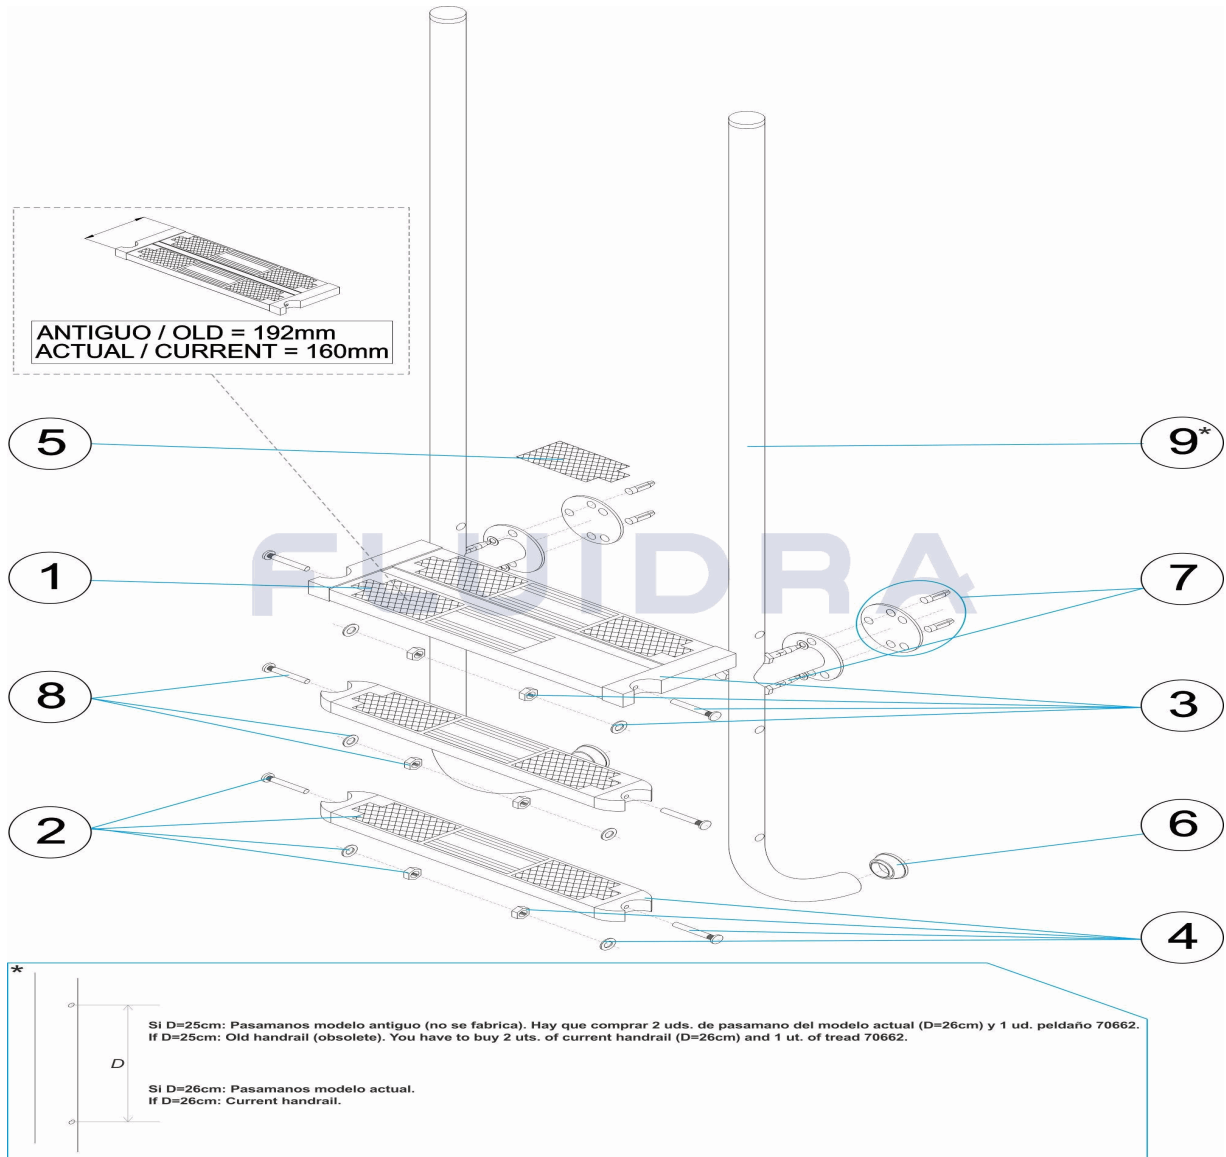

CODICE 45781, 45782, 45783, 45784

DESCRIZIONE: SCALA ELEGANTE AISI 316

ITALIANO

POS	CODICE	DESCRIZIONE	QUANTITA'	POS	CODICE	DESCRIZIONE	QUANTITA'
1	* 4401010805	GRADINO DI SICUREZZA AISI 316		6	4401010112	TAPPO SCALA	
1	* 70662	GRADINO DI SICUREZZA		7	4401010802	BULLONERIA FISSAGGIO SCALA 316	
2	4401010104	GRADINO LUXE AISI 316		8	4401010111	BULLONERIA GRADINO AISI 316	
3	* 4401010807	SUPPORTO LATERALE SICUREZZA		9	* 45781R0200	CORRIMANO SCALA 2 GR.	
3	* 4401010028	SUPPORTO LATERALE SICUREZZA		9	* 45782R0200	CORRIMANO SCALA 3 GR.	
4	4401013203	SOSTEGNO LATERALE GRADINO		9	* 45783R0200	CORRIMANO SCALA 4 GR.	
5	4401010108	TAPPETINO FINITURA GRADINO LUXE		9	* 45784R0200	CORRIMANO SCALA 5 GR.