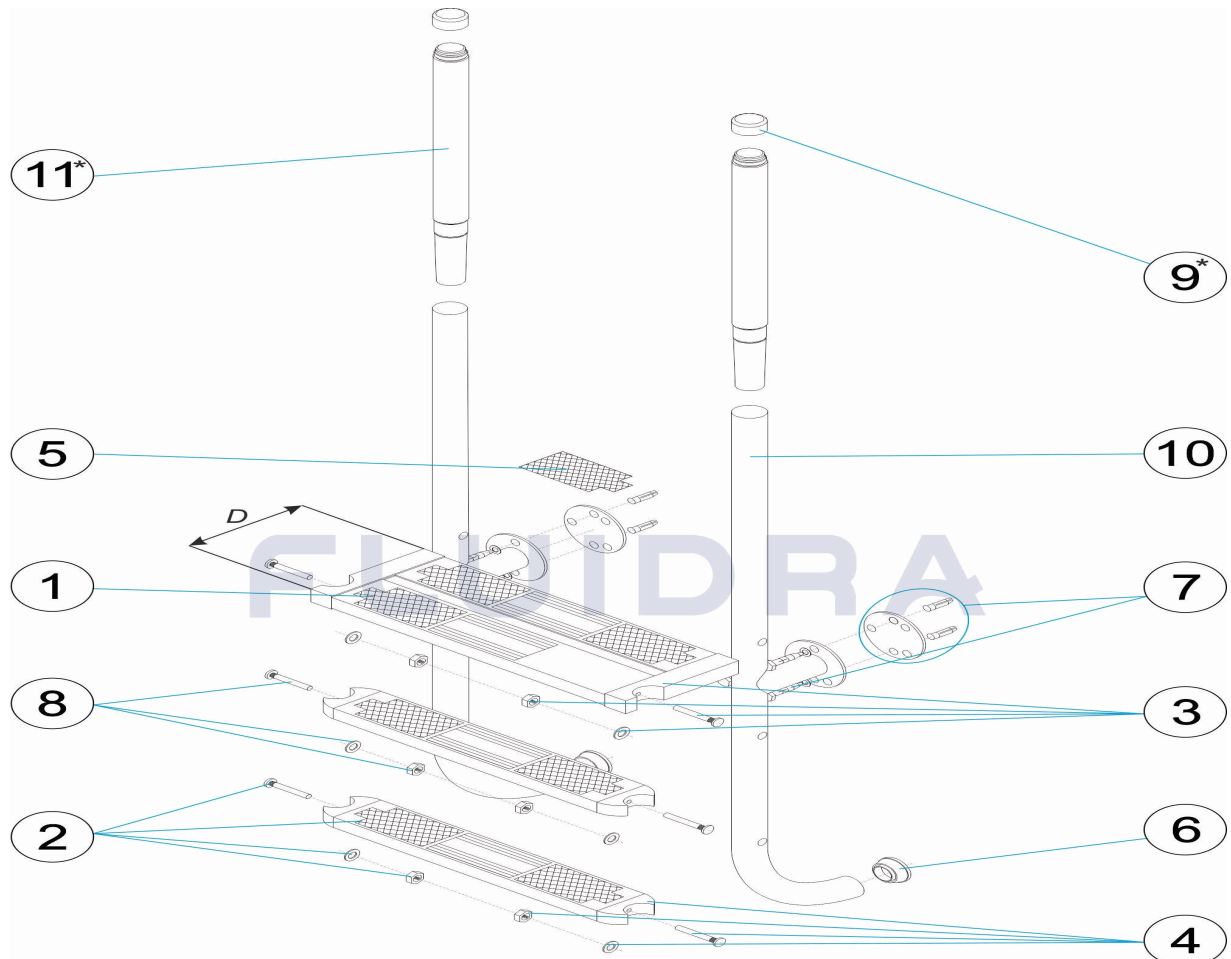

CODICE 45899, 45900, 45901, 45902

DESCRIZIONE: SCALA ELEGANTE AISI 316 CORRIMANO LEGNO

*
Tapón modelo antiguo (no se fabrica). Hay que comprar el pasamano de madera actual y el tapón inoxidable actual. Old handrail plug (out of production). You have to buy the current wooden handrail and the current SS plug.
Pasamano modelo actual. Current handrail.
Pasamano modelo antiguo (no se fabrica). Hay que comprar el pasamano de madera actual y el tapón SS steel plug.
Pasamano modelo actual. Current handrail.

ITALIANO

POS	CODICE	DESCRIZIONE	QUANTITA'	POS	CODICE	DESCRIZIONE	QUANTITA'
1	* 4401010805	GRADINO DI SICUREZZA AISI 316		8	4401010111	BULLONERIA GRADINO AISI 316	
1	* 70662	GRADINO DI SICUREZZA		9	* 4401013204	TAPPO	
2	4401010104	GRADINO LUXE AISI 316		9	* 4401010061	TAPPO	
3	4401010807	SUPPORTO LATERALE SICUREZZA		10	* 45899R0200	CORRIMANO SCALA 2 GR.	
4	4401013203	SOSTEGNO LATERALE GRADINO		10	* 45900R0200	CORRIMANO SCALA 3 GRADINI	
5	4401010108	TAPPETINO FINITURA GRADINO LUXE		10	* 45901R0200	CORRIMANO SCALA 4 GRADINI	
6	4401010112	TAPPO SCALA		10	* 45902R0200	CORRIMANO SCALA 5 GR.	
7	4401010802	BULLONERIA FISSAGGIO SCALA 316		11	43990R0001	CORRIMANO SCALA