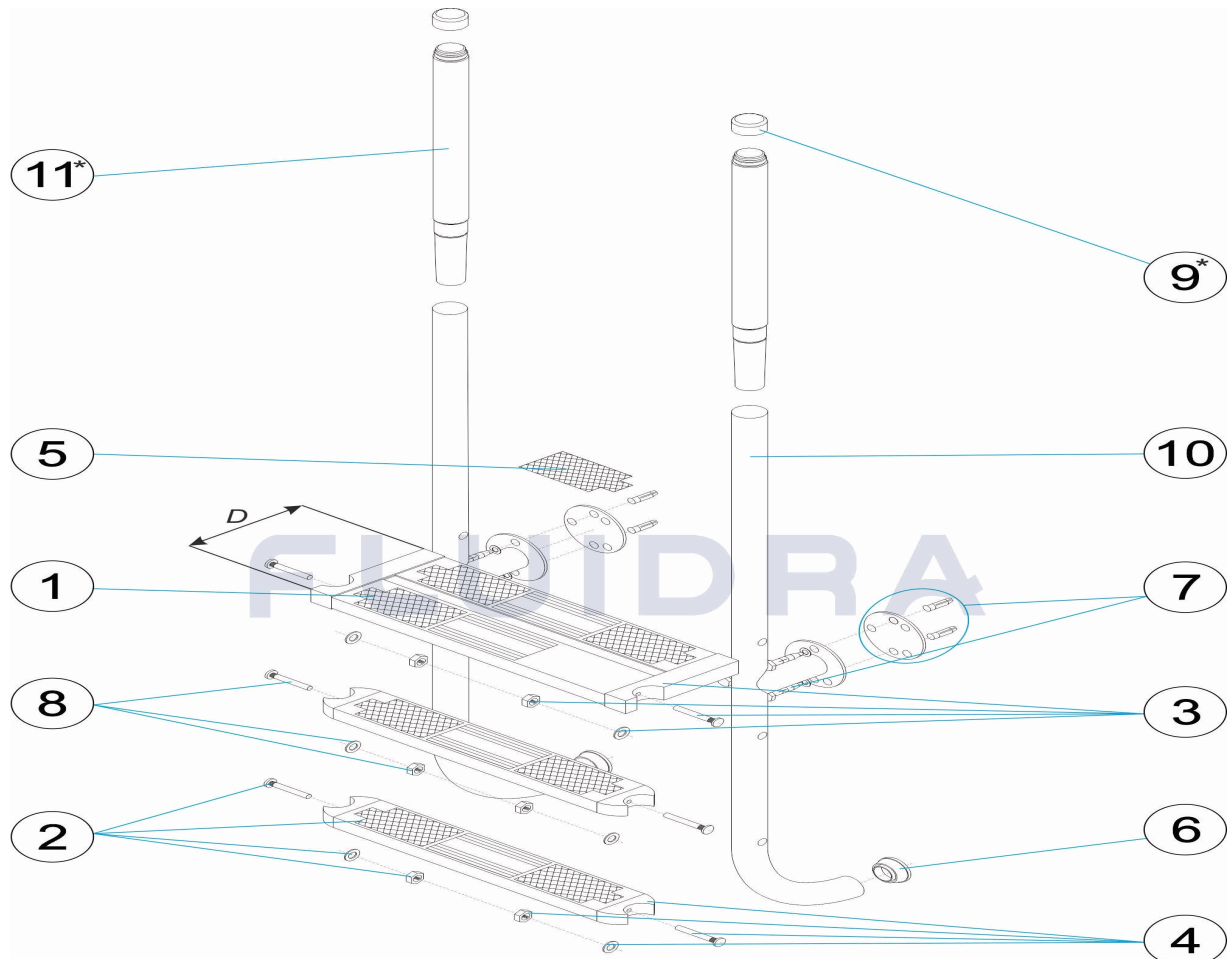

CODE **45899, 45900, 45901, 45902**

DESCRIPTION: **ELEGANCE LADDER AISI 316 WOODEN HANDRAIL**

*
Tapón modelo antiguo (no se fabrica). Hay que comprar el pasamano de madera actual y el tapón inoxidable actual. Old handrail plug (out of production). You have to buy the current wooden handrail and the current SS plug.
Pasamanos modelo antiguo (no se fabrica). Hay que comprar el pasamano de madera actual y el tapón inoxidable actual. Old wooden handrail (out of production). You have to buy the current wooden handrail and the current SS steel plug.
Pasamanos modelo actual. Current handrail.
Pasamanos modelo actual. Current handrail.

ENGLISH

POS	CODE	DESCRIPTION	QUANTITY	POS	CODE	DESCRIPTION	QUANTITY
1	* 4401010805	SAFETY TREAD 316		8	4401010111	TREAD BOLT SET 316	
1	* 70662	SAFETY TREAD		9	* 4401013204	HANDRAIL PLUNG	
2	4401010104	DELUXE TREAD 316		9	* 4401010061	HANDRAIL PLUNG	
3	4401010807	SAFETY TREAD END SET		10	* 45899R0200	SHORT 2 TREAD LADDER HANDRAIL	
4	4401013203	STEP END CAP		10	* 45900R0200	HANDRAIL TWO-PART LADDER 3 STEPS	
5	4401010108	DELUXE TREAD END INSERT		10	* 45901R0200	HANDRAIL TWO-PART LADDER 4 STEPS	
6	4401010112	LADDER END CAP		10	* 45902R0200	SHORT 5 TREAD LADDER HANDRAIL	
7	4401010802	FLANGE SET 316		11	43990R0001	HANDRAIL