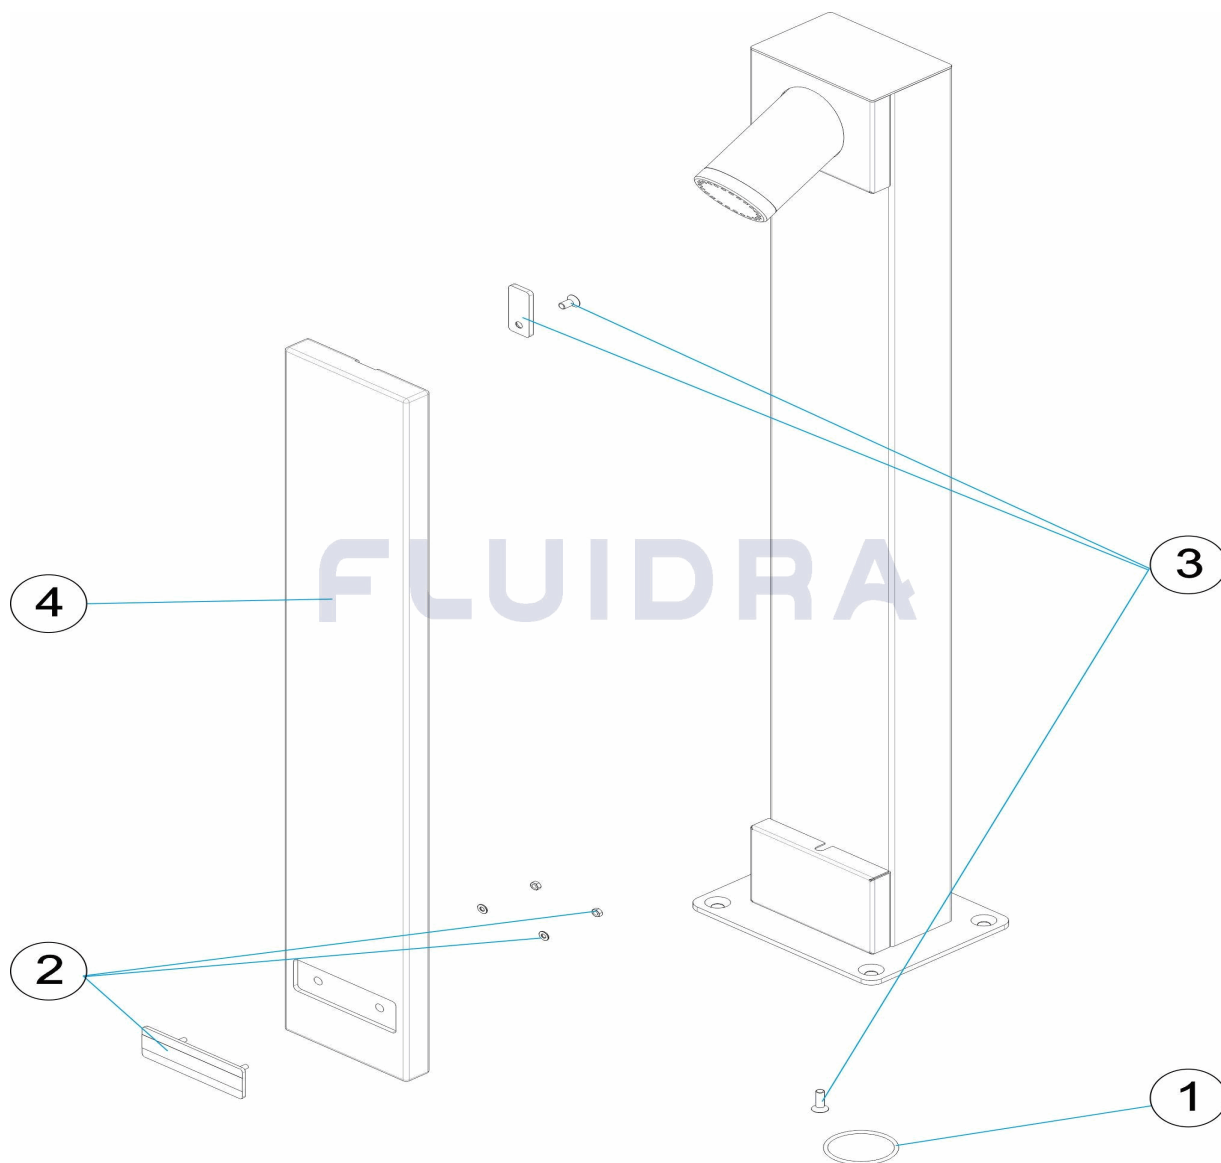

CODICE **45868**

DESCRIZIONE: **GIOCO " CANNONE" PLUVIU "**

ITALIANO

POS	CODICE	DESCRIZIONE	QUANTITA'	POS	CODICE	DESCRIZIONE	QUANTITA'
1	4401040000	O-RING		3	4401040002	LEGNA DEL SOFFITTO	
2	4401040001	FLANGIA ASTRAL		4	45868R0010	PLACCA LEGNO