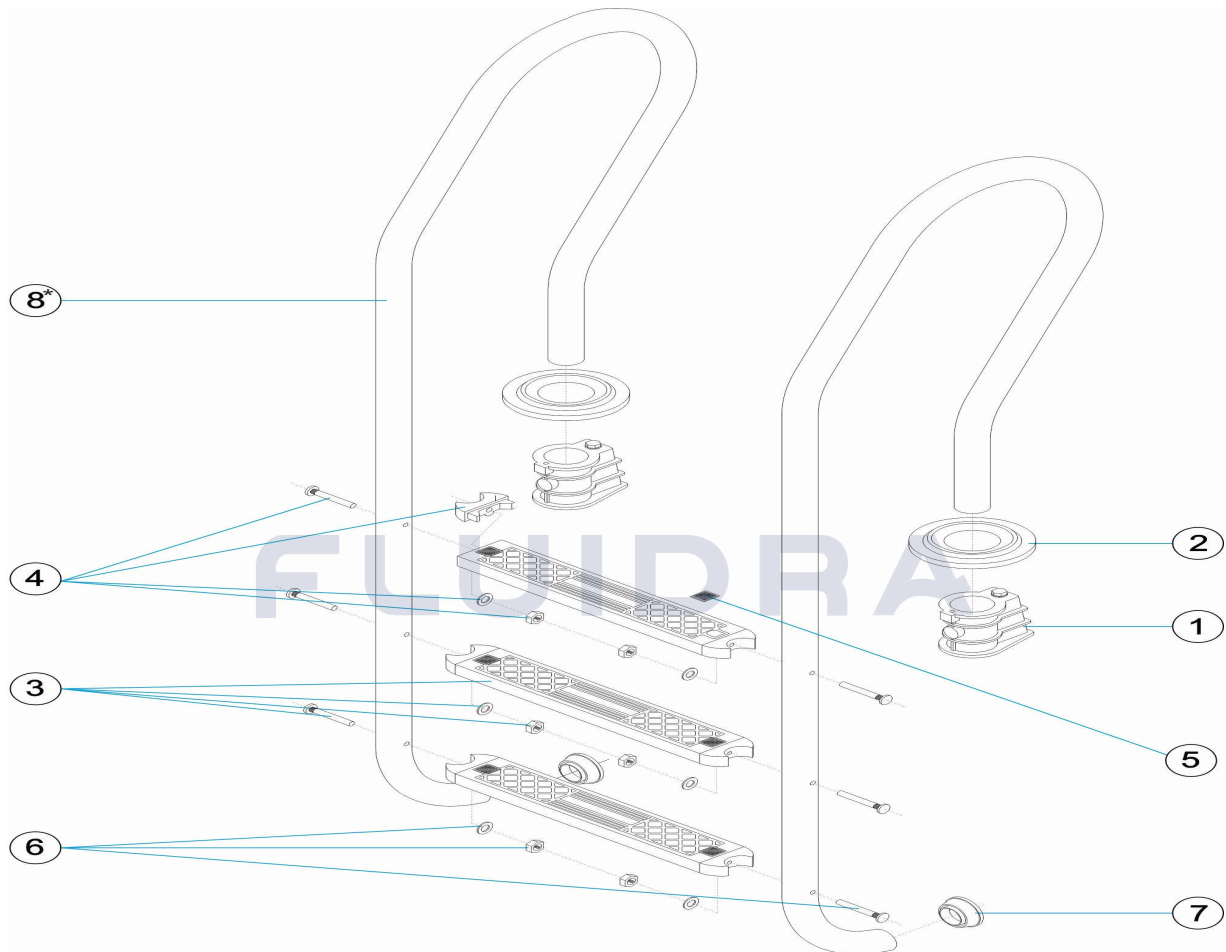

CODICE 05496, 05497, 05498, 05499

DESCRIZIONE: SCALA MISTA 2-3-4-5 SCALINI AISI-304

ITALIANO

POS	CODICE	DESCRIZIONE	QUANTITA'	POS	CODICE	DESCRIZIONE	QUANTITA'
1	44010101	ANCORAGGIO SCALA		7	4401010112	TAPPO SCALA	
2	44010102	COPRIFLANGIA ANCORAGGIO AISI 304		8	* 05496R0001	CORRIMANO SCALA 2 GRADINI AISI-304	
3	44010105	GRADINO STANDARD AISI 304		8	* 05497R0001	CORRIMANO SCALA 3 GRADINI	
4	44010107	SOSTEGNO LATERALE GRADINO 316		8	* 05498R0001	CORRIMANO SCALA MISTA 4 GRADINI	
5	44010109	TAPPETINO FINITURA GRADINO STANDAR		8	* 05499R0001	CORRIMANO SCALA 5 GRADINI AISI-304	
6	44010111	BULLONERIA GRADINO AISI 316