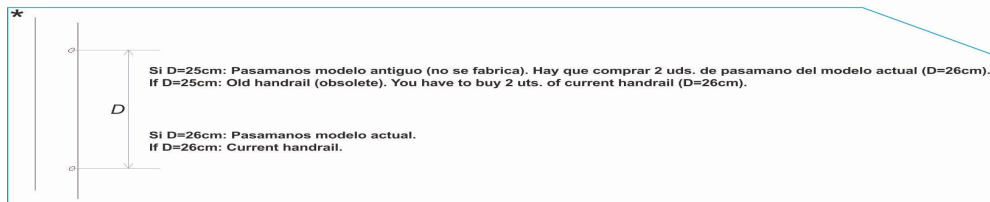

CODICE 05496, 05497, 05498, 05499

DESCRIZIONE: SCALA MISTA 2-3-4-5 SCALINI AISI-304

ITALIANO

POS	CODICE	DESCRIZIONE	QUANTITA'	POS	CODICE	DESCRIZIONE	QUANTITA'
1	44010101	ANCORAGGIO SCALA		7	4401010112	TAPPO SCALA	
2	44010102	COPRIFLANGIA ANCORAGGIO AISI 304		8	* 05496R0001	CORRIMANO SCALA 2 GRADINI AISI-304	
3	44010105	GRADINO STANDARD AISI 304		8	* 05497R0001	CORRIMANO SCALA 3 GRADINI	
4	44010107	SOSTEGNO LATERALE GRADINO 316		8	* 05498R0001	CORRIMANO SCALA MISTA 4 GRADINI	
5	44010109	TAPPETINO FINITURA GRADINO STANDAR		8	* 05499R0001	CORRIMANO SCALA 5 GRADINI AISI-304	
6	44010111	BULLONERIA GRADINO AISI 316