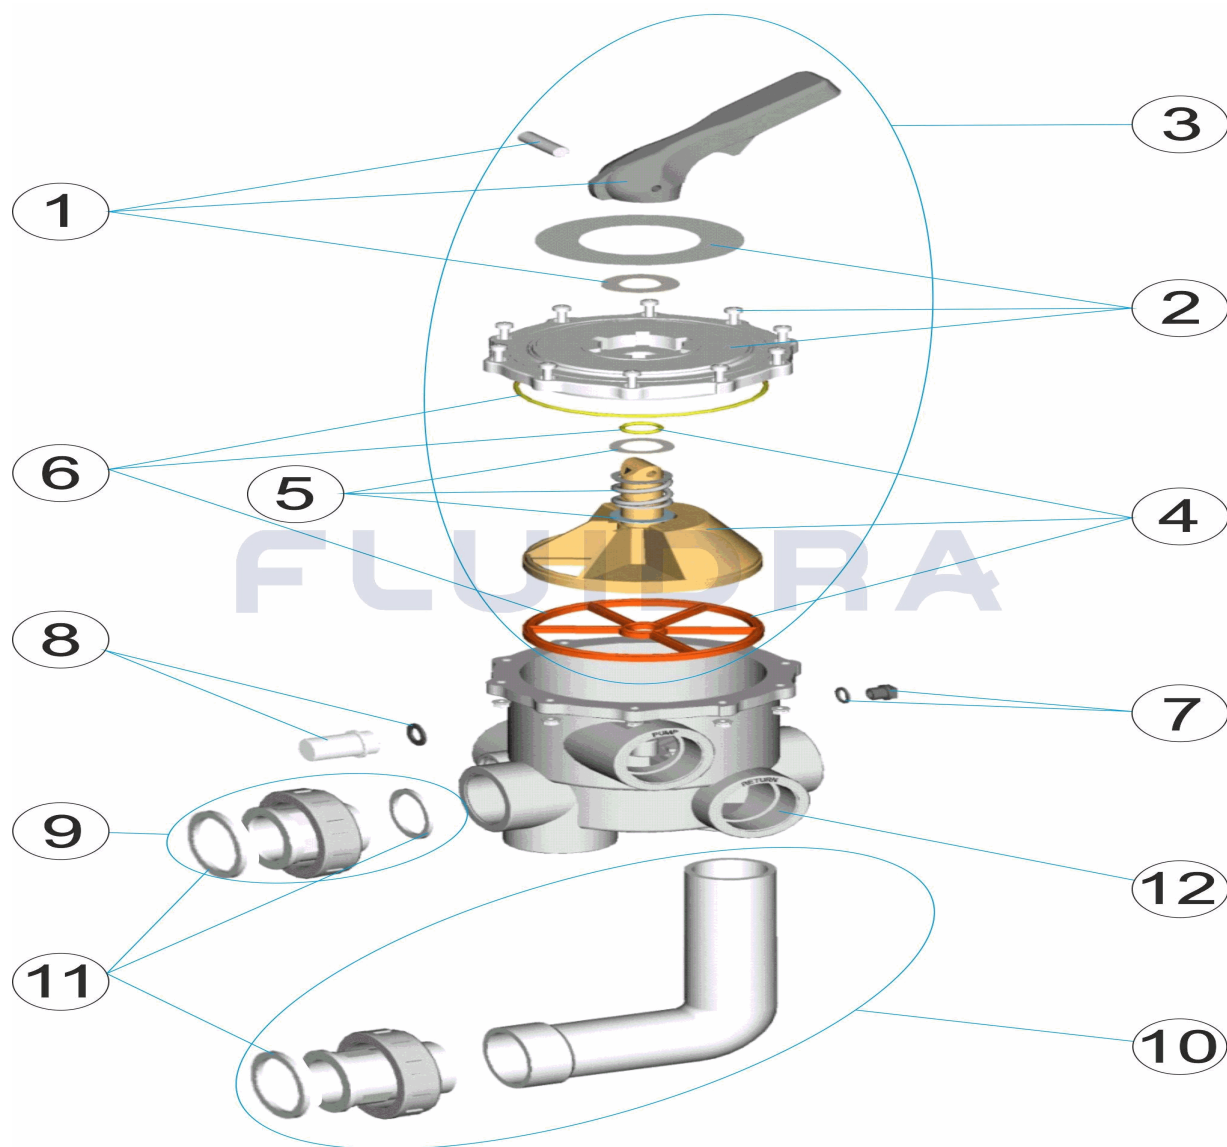

CODICE FVT015A, FVT020A

DESCRIZIONE: VALVOLA SELETRICE 6 VIE 1 1/2" - 2" + COLLEGAMENT "

ITALIANO

POS	CODICE	DESCRIZIONE	QUANTITA'	POS	CODICE	DESCRIZIONE	QUANTITA'
1	* CE04123104	MANIGLIA BIANCA 1 1/2"		7	* CE04120109	COPERCHIO 1/4" PER VALVOLA	
1	* CE04123101	MANIGLIA BIANCA 2"		7	* CE04121307	GUARNIZIONE SAGOMATA + GURANIZIONE	
2	* CE04120104	COPERCHIO CON MASCHERA BIANCA 1 1/2"		8	CE04120108	VISORE CON GUARNIZIONE	
2	* CE04123102	COPERCHIO VALVOLA 2"		9	* CE04120150	RACCORDO DIRITTO 1 1/2"	
3	* CE04123105	KIT PARTE SUPERIORE SELETRICE 2" B/		9	* CE04120501	GUARNIZIONE PER RACCORDO 2" BIANC '	
3	* CE04123103	KIT PARTE SUPERIORE SELETRICE 2" M		10	* CE04120203	RACCORDO A GOMITO BIANCO 1 1/2" NUC	
4	* CE04120106	DISTRIBUTORE CON GUARNIZIONI 1 1/2" N		10	* CE04120503	RACCORDO A GOMITO BIANCO 2" NUOVO	
4	* CE04120406	DISTRIBUTORE CON GUARNIZIONI 2" NUC		11	* CE04120205	GUARNIZIONE PER RACCORDO 1 1/2"	
5	CE04120105	MOLLA CON RONDELLA		11	* CE04120505	GUARNIZIONE PER RACCORDO 2"	
6	* CE04120107	GUARNIZIONI VALVOLA 1 1/2" NUOVO		12	* 06562R0101	CORPO VALVOLA 1 1/2" POS.3"	
6	* CE04120407	GUARNIZIONI VALVOLA 2"		12	* 11156R0110	CORPO VALVOLA 2" MN "