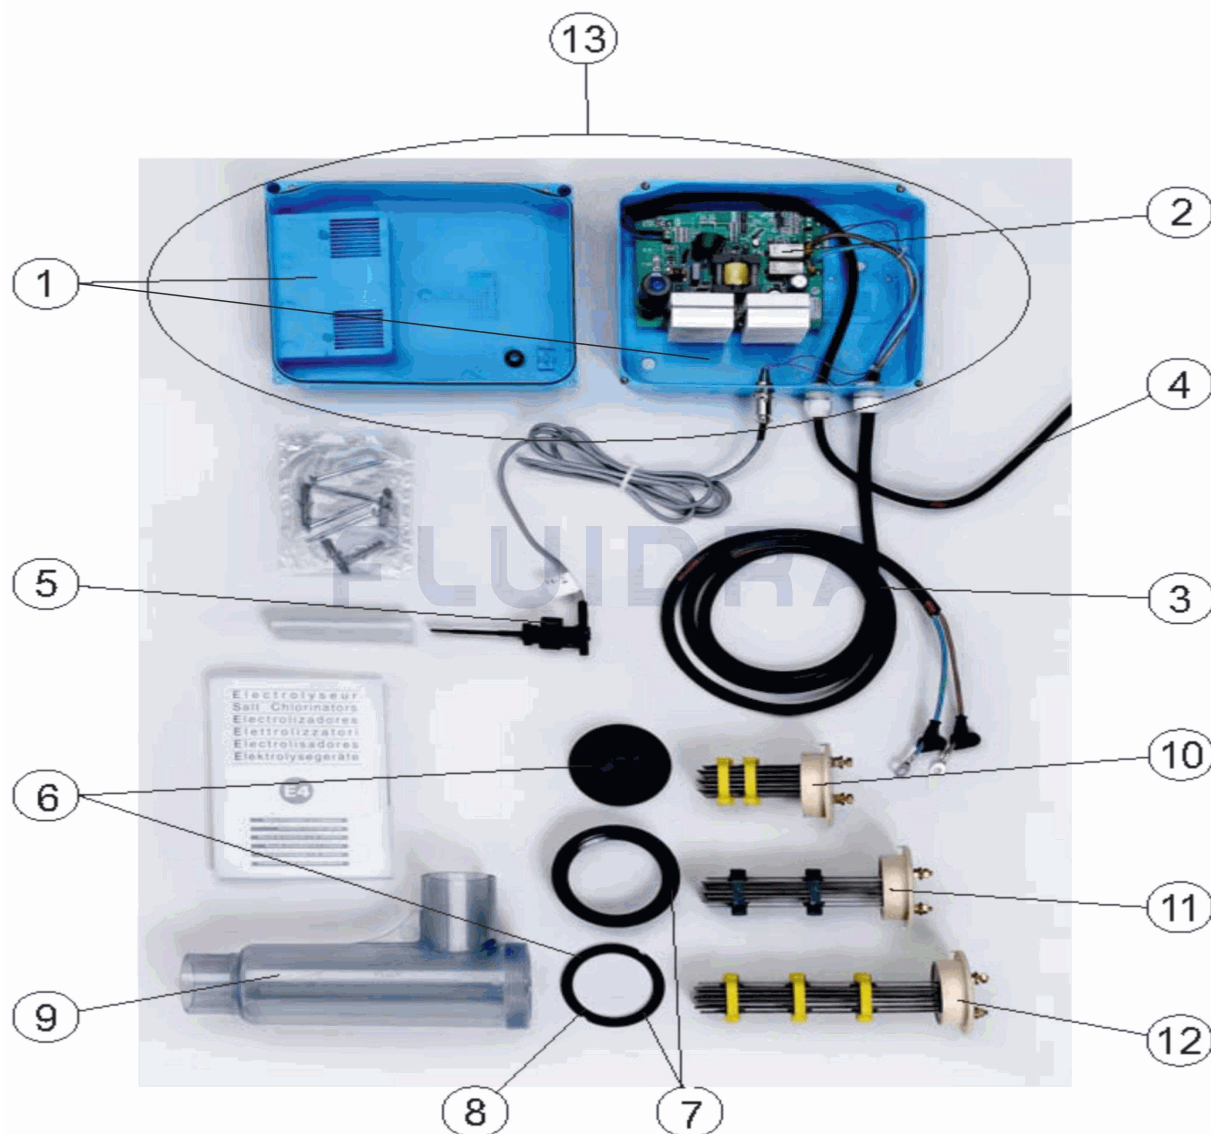

CODICE **41654, 41655, 41656**

DESCRIZIONE: **ELETTROLISI ASTRAL SEL BASIC**

ITALIANO

POS	CODICE	DESCRIZIONE	QUANTITA'	POS	CODICE	DESCRIZIONE	QUANTITA'
1	4408060000	SCATOLA IN BASIC SEL		9	4408060201	PORTAELETTODI SEL	
2	4408060001	CIRCUITO ELETTRONICO ASTRAL SEL BA		10	* 54051	ELETTRODO SEL 30 - 7 PLACHE	
3	4408060002	CAVO ELETTRODO		11	* 54052	ELETTRODO SEL 55 - 7 PLACHE	
4	4408060003	CAVO DI ALIMENTAZIONE 3X1MM2 2.1M		12	* 54053	ELETTRODO SEL 95 - 7 PLACHE	
5	4408060108	FLUSOSTATO COMPLETO		13	* 300368-30	CENTRALE ASTRAL SEL CLEAR 30 E4	
6	4408060122	TAPPO NERO GRANDE ELETTRODO + GU		13	* 300368-55	CENTRALE ASTRAL SEL CLEAR 55 E4	
7	4408060105	GHIERA D.92 ELETTRODO + GUARNIZIONE		13	* 300368-95	CENTRALE ASTRAL SEL CLEAR 95 E4	
8	4408060106	GUARNIZIONE ELETTRODO