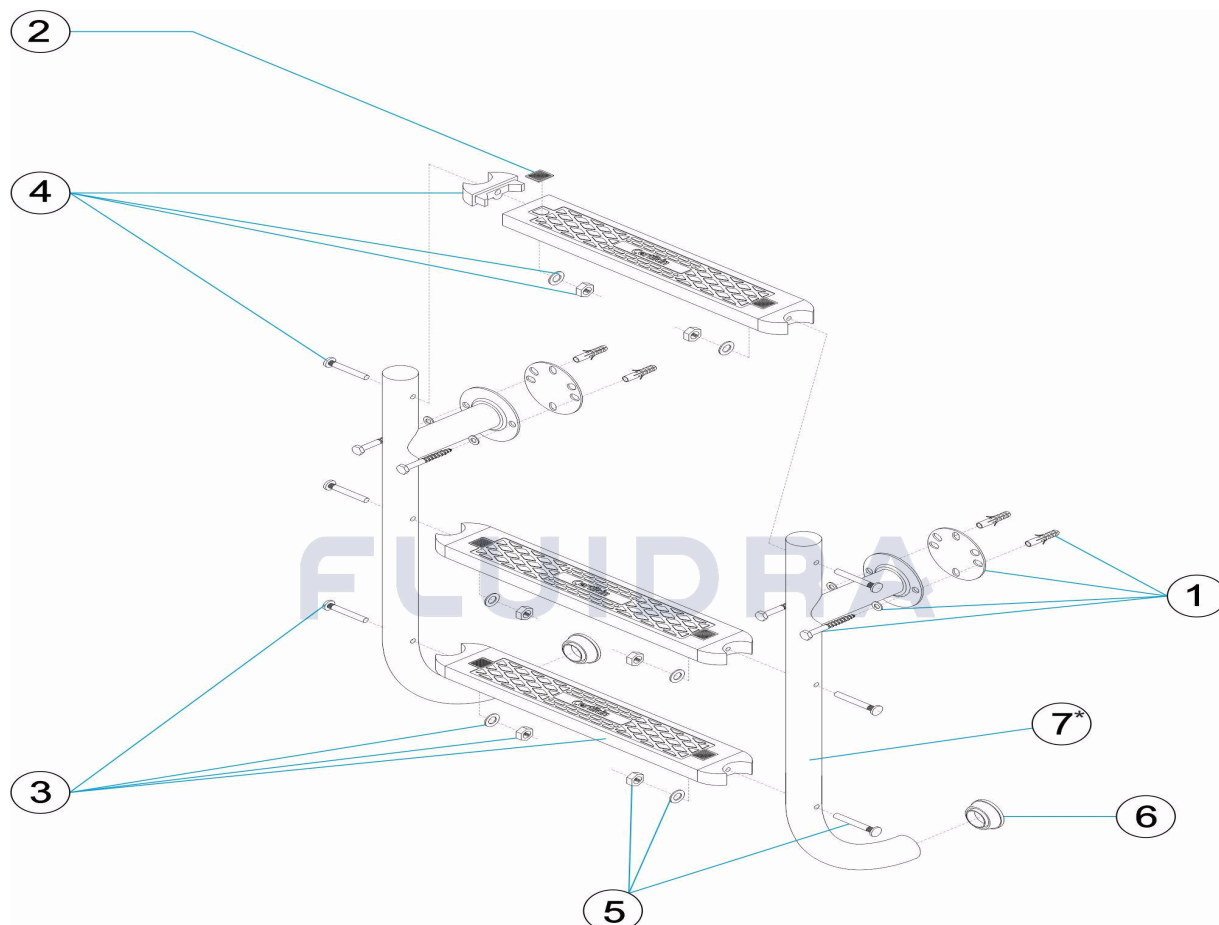

CODICE **01456EP144, 01457EP144, 01458EP144, 01459EP144**

DESCRIZIONE: **SCALETTA 2 FLANGE**

ITALIANO

POS	CODICE	DESCRIZIONE	QUANTITA'	POS	CODICE	DESCRIZIONE	QUANTITA'
1	CE01010802	BULLONERIA FISSAGGIO SCALA 316	6		CE01010112	TAPPO SCALA	
2	CE01010109	TAPPETINO FINITURA GRADINO STANDAR	7	*	01456R0200	CORRIMANO 2 GRADINI AISI-316	
3	CE01012006	GRADINO COMPLETO	7	*	01457R0200	CORRIMANO CORTO SCALA 3 GR.	
4	CE01010107	SOSTEGNO LATERALE GRADINO 316	7	*	01458R0200	CORRIMANO CORTO SCALA 4 GR.	
5	CE01011404	BULLONERIA GRADINO PLASTICA	7	*	01459R0200	CORRIMANO 5 GRADINI AISI 316