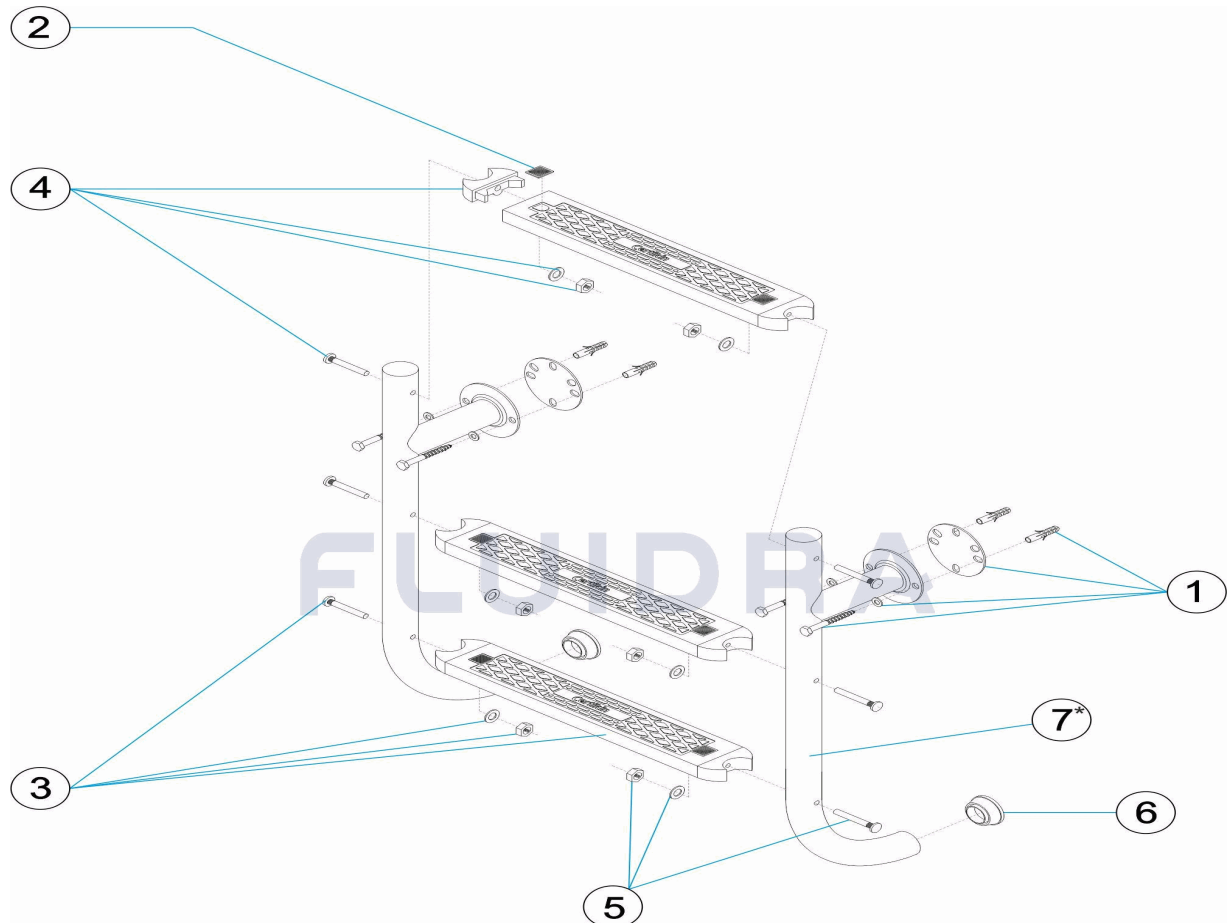

CODE 01456EP144, 01457EP144, 01458EP144, 01459EP144

DESCRIPTION: SPLIT LADDER 2 RECTANGULAR BASES

ENGLISH

POS	CODE	DESCRIPTION	QUANTITY	POS	CODE	DESCRIPTION	QUANTITY
1	CE01010802	FLANGE SET 316		6	CE01010112	LADDER END CAP	
2	CE01010109	STANDARD TREAD END INSERT		7	* 01456R0200	HANDRAIL 2 STEPS AISI-316	
3	CE01012006	STEP COMPLETE		7	* 01457R0200	SHORT 3 TREAD LADDER HANDRAIL	
4	CE01010107	TREAD END SET 316		7	* 01458R0200	SHORT 4 TREAD LADDER HANDRAIL	
5	CE01011404	PLASTIC TREAD BOLTS		7	* 01459R0200	HANDRAIL 5 STEPS AISI 316