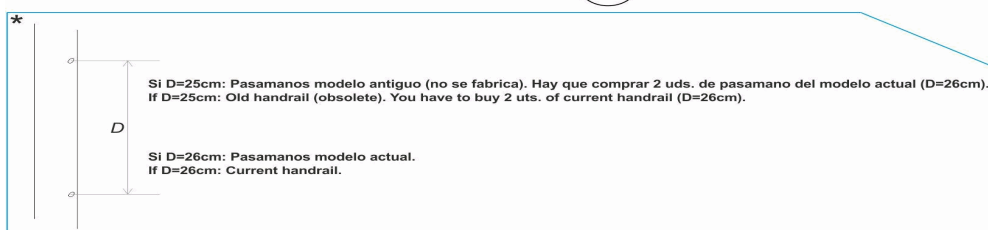

CODICE **01456EP144, 01457EP144, 01458EP144, 01459EP144**

DESCRIZIONE: **SCALETTA 2 FLANGE**

ITALIANO

POS	CODICE	DESCRIZIONE	QUANTITA'	POS	CODICE	DESCRIZIONE	QUANTITA'
1	CE01010802	BULLONERIA FISSAGGIO SCALA 316	6		CE01010112	TAPPO SCALA	
2	CE01010109	TAPPETINO FINITURA GRADINO STANDAR	7	*	01456R0200	CORRIMANO 2 GRADINI AISI-316	
3	CE01012006	GRADINO COMPLETO	7	*	01457R0200	CORRIMANO CORTO SCALA 3 GR.	
4	CE01010107	SOSTEGNO LATERALE GRADINO 316	7	*	01458R0200	CORRIMANO CORTO SCALA 4 GR.	
5	CE01011404	BULLONERIA GRADINO PLASTICA	7	*	01459R0200	CORRIMANO 5 GRADINI AISI 316