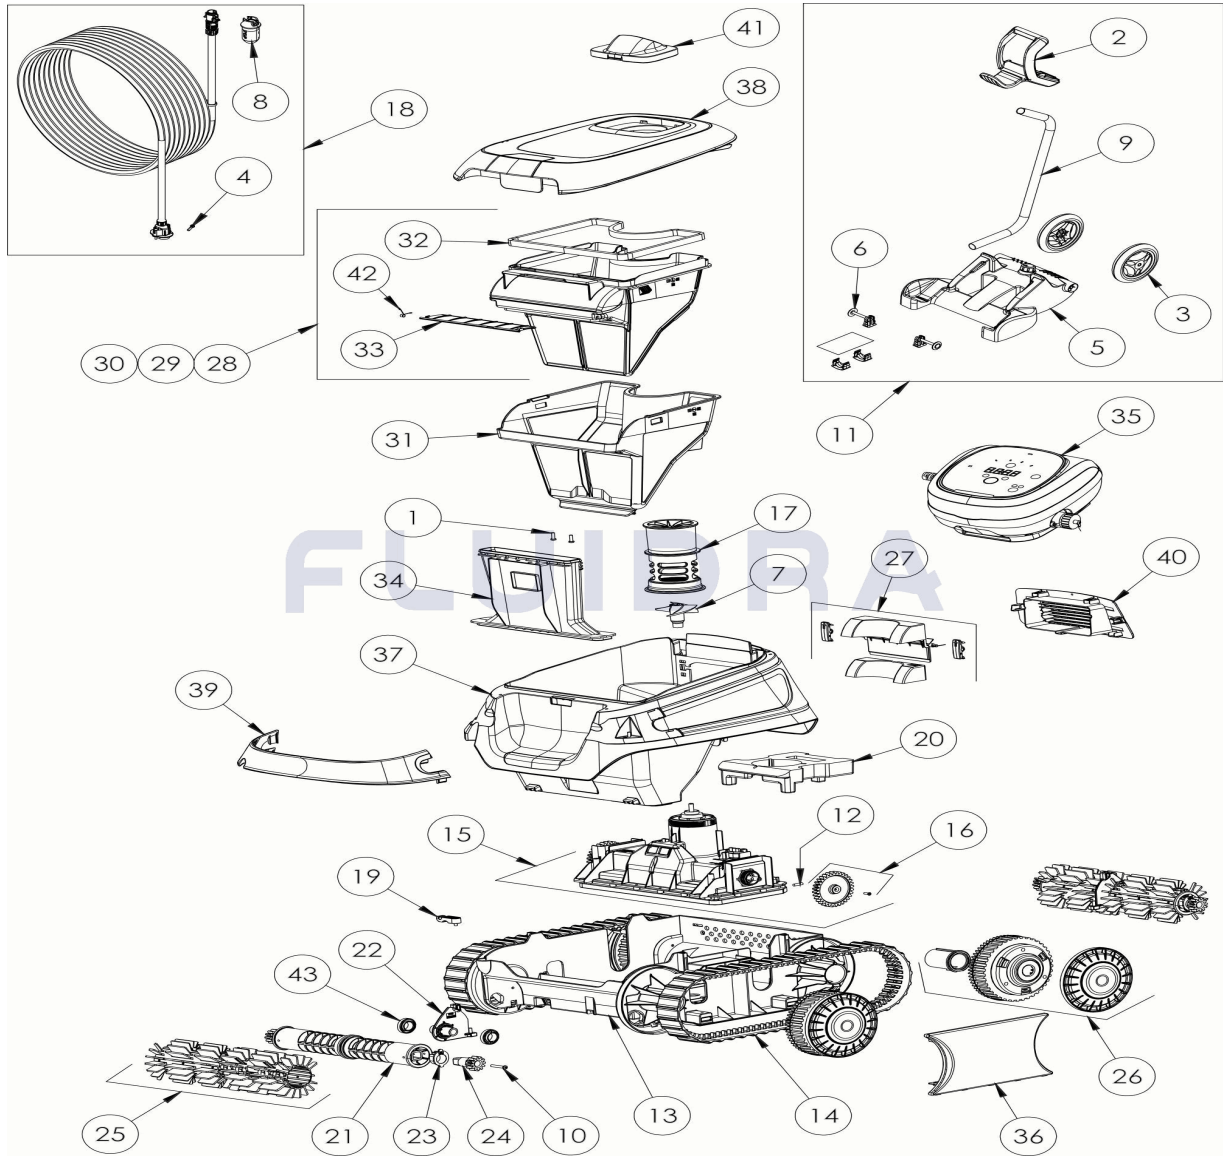

CODICE **WR000317**

DESCRIZIONE: **CNX 4090 IQ**

ITALIANO

POS	CODICE	DESCRIZIONE	QUANTITA'	POS	CODICE	DESCRIZIONE	QUANTITA'
1	R0516700	VITE 4*12 MM (*5)	1	16	R0895600	PIGNONE CN (*2)	1
2	R0565000	MANIGLIA CARRELLO	1	17	R0895700	GUIDA FLUSSO CN	1
3	R0565100	RUOTE CARRELLO (*2)	1	18	R0895900	CAVO GALLEGGIANTE CN 18M	1
4	R0608500	VITE 4*16 MM A4 (*5)	1	19	R0896200	AGGANCIANO CAVO CN	1
5	R0632800	PORTE INFERIORE CARRELLO CYCLONX	1	20	R0896300	FLOTTANTE TELAIO CN	1
6	R0632900	ACCESSORY CARRELLO CYCLONX	1	21	R0896400	SUPPORTO SPAZZOLA CN (*2)	2
7	R0633200	ELICA CYCLONX	1	22	R0896500	PONTICELLO SPAZZOLA CN	2
8	R0634100	ADATTATORE CAVO 3 PTS	1	23	R0896600	CUSCINETTO ESTERNO CN (*2)	2
9	R0634400	CARRELLO CYCLONX	1	24	R0896700	PIGNONE SPAZZOLA CN (*2)	2
10	R0638900	VITE 4*25 MM (*5)	1	25	R0896900	SPAZZOLE CN GRIGIO CHIARO (*2)	2
11	R0639500	CARRELLO C	1	26	R0897300	RUOTA CN	4
12	R0657900	KIT 5 PIN ALBERO MOTORE	1	27	R0897400	KIT CLAPET POSTERIORE CN	1
13	R0895100	TELAIO	1	28	R0897500	FILTRO CN 100µ - SINGLE	1