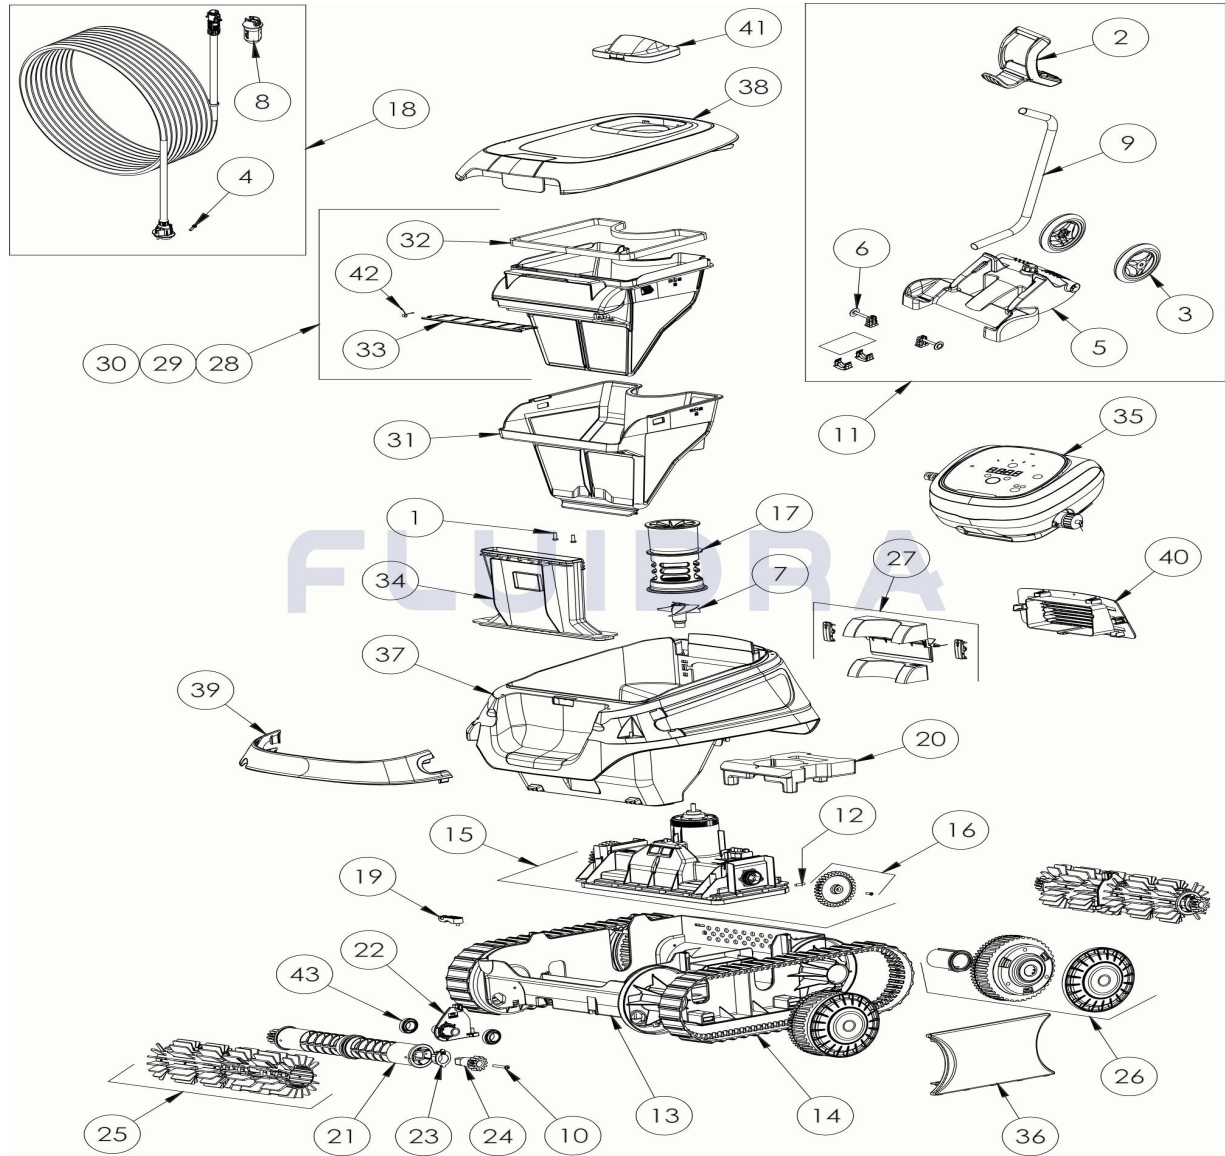

CODE **WR000317**

DESCRIPTION: **CNX 4090 IQ**

ENGLISH

POS	CODE	DESCRIPTION	QUANTITY	POS	CODE	DESCRIPTION	QUANTITY
1	R0516700	SCREWS 4*12 MM (X5)	1	16	R0895600	DRIVE GEAR KIT (*2)	1
2	R0565000	TROLLEY HANDLE	1	17	R0895700	FLOW OUTLET CN	1
3	R0565100	TROLLEY WHEELS (*2)	1	18	R0895900	FLOATING CABLE CN, 18M	1
4	R0608500	SCREW 4*16MM (set of 5)	1	19	R0896200	CABLE STRAIN RELIEF CN	1
5	R0632800	COMPLETE LOWER PART TROLLEY CYCLONX	1	20	R0896300	CHASSIS FLOAT CN	1
6	R0632900	TROLLEY CYCLONX ACCESSORIES	1	21	R0896400	BRUSH ROLLER CN (*2)	2
7	R0633200	IMPELLER CYCLONX	1	22	R0896500	ROLLER SUPPORT CN	2
8	R0634100	CONNECTOR 3PTS BODY	1	23	R0896600	OUTER BEARING CN, (*2)	2
9	R0634400	TROLLEY TUBE CYCLONX	1	24	R0896700	12 POINT GEAR, CN (*2)	2
10	R0638900	SCREW 4*25 MM (SET OF 5)	1	25	R0896900	BRUSH SCRUBBER CN GREY (*2)	2
11	R0639500	TROLLEY KIT C	1	26	R0897300	WHEEL CN, BLACK	4
12	R0657900	MOTOR BLOCK SHAFT PIN Ø4 (SET OF 5)	1	27	R0897400	REAR FLAP DOOR KIT CN	1
13	R0895100	LOWER HOUSING CHASSIS CN	1	28	R0897500	FILTER CN 100µ - SINGLE	1