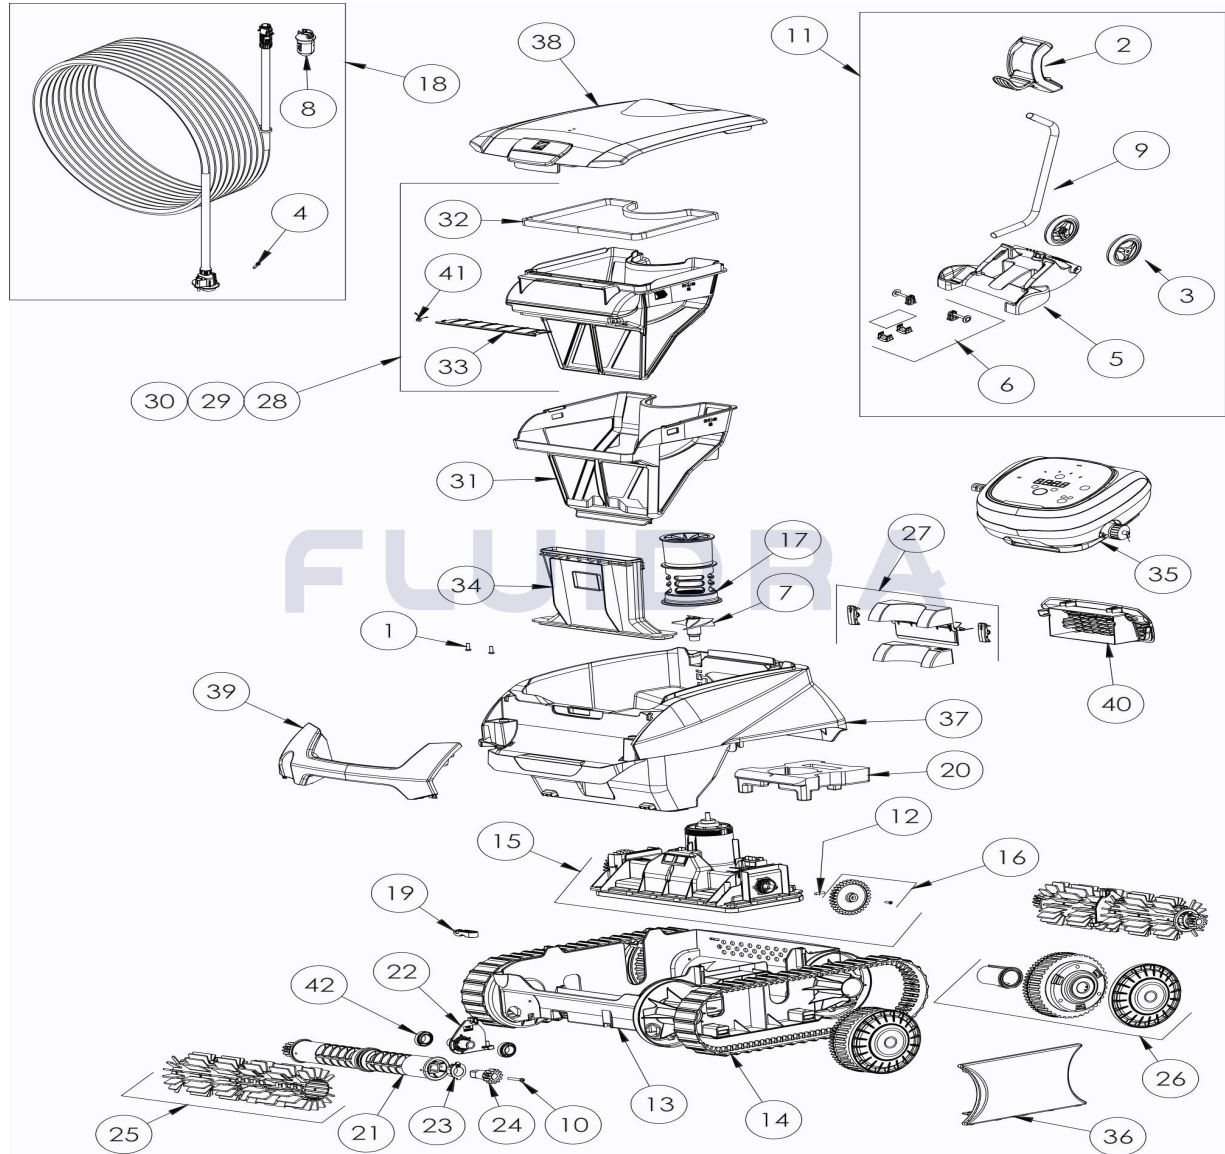

CODICE **WR000323**

DESCRIZIONE: RE 4600 IQ

ITALIANO

POS	CODICE	DESCRIZIONE	QUANTITA'	POS	CODICE	DESCRIZIONE	QUANTITA'
1	R0516700	VITE 4*12 MM (*5)	1	16	R0895600	PIGNONE CN (*2)	1
2	R0565000	MANIGLIA CARRELLO	1	17	R0895700	GUIDA FLUSSO CN	1
3	R0565100	RUOTE CARRELLO (*2)	1	18	R0895900	CAVO GALLEGGIANTE CN 18M	1
4	R0608500	VITE 4*16 MM A4 (*5)	1	19	R0896200	AGGANCIANO CAVO CN	1
5	R0632800	PARTE INFERIORE CARRELLO CYCLONX	1	20	R0896300	FLOTTANTE TELAIO CN	1
6	R0632900	ACCESSORY CARRELLO CYCLONX	1	21	R0896400	SUPPORTO SPAZZOLA CN (*2)	2
7	R0633200	ELICA CYCLONX	1	22	R0896500	PONTICELLO SPAZZOLA CN	2
8	R0634100	ADATTATORE CAVO 3 PTS	1	23	R0896600	CUSCINETTO ESTERNO CN (*2)	2
9	R0634400	CARRELLO CYCLONX	1	24	R0896700	PIGNONE SPAZZOLA CN (*2)	2
10	R0638900	VITE 4*25 MM (*5)	1	25	R0896900	SPAZZOLE CN GRIGIO CHIARO (*2)	2
11	R0639500	CARRELLO C	1	26	R0897300	RUOTA CN	4
12	R0657900	KIT 5 PIN ALBERO MOTORE	1	27	R0897400	KIT CLAPET POSTERIORE CN	1
13	R0895100	TELAIO	1	28	R0897500	FILTRO CN 100µ - SINGLE	1