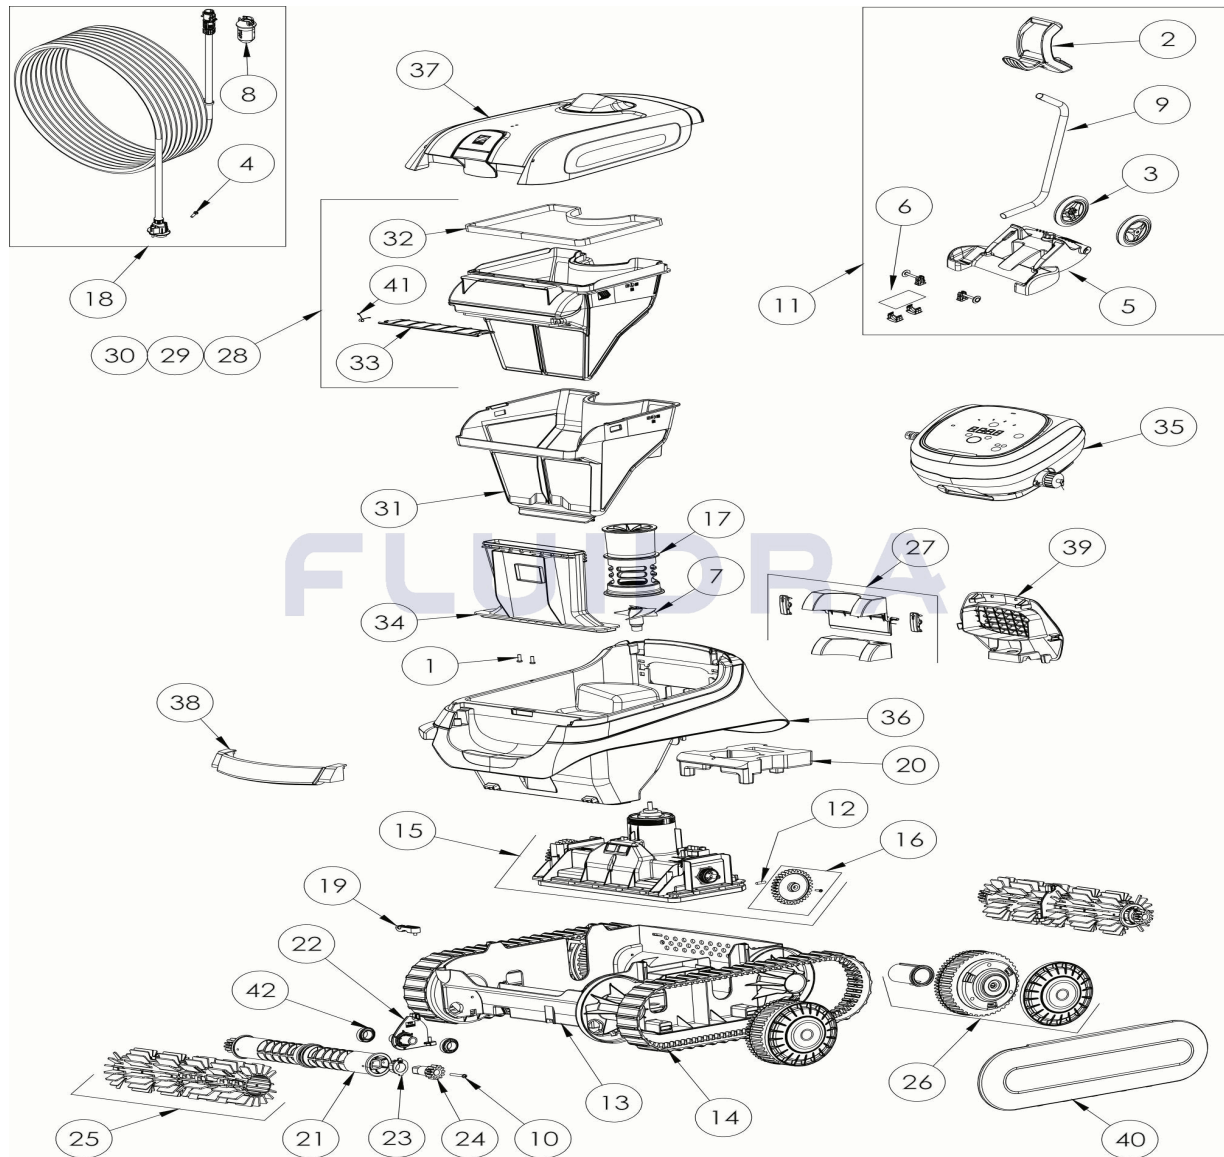

CODICE **WR000324**

DESCRIZIONE: **XA 4045 IQ**

ITALIANO

POS	CODICE	DESCRIZIONE	QUANTITA'	POS	CODICE	DESCRIZIONE	QUANTITA'
1	R0516700	VITE 4*12 MM (*5)	1	16	R0895600	PIGNONE CN (*2)	1
2	R0565000	MANIGLIA CARRELLO	1	17	R0895700	GUIDA FLUSSO CN	1
3	R0565100	RUOTE CARRELLO (*2)	1	18	R0895900	CAVO GALLEGGIANTE CN 18M	1
4	R0608500	VITE 4*16 MM A4 (*5)	1	19	R0896200	AGGANCIANO CAVO CN	1
5	R0632800	PORTE INFERIORE CARRELLO CYCLONX	1	20	R0896300	FLOTTANTE TELAIO CN	1
6	R0632900	ACCESSORY CARRELLO CYCLONX	1	21	R0896400	SUPPORTO SPAZZOLA CN (*2)	2
7	R0633200	ELICA CYCLONX	1	22	R0896500	PONTICELLO SPAZZOLA CN	2
8	R0634100	ADATTATORE CAVO 3 PTS	1	23	R0896600	CUSCINETTO ESTERNO CN (*2)	2
9	R0634400	CARRELLO CYCLONX	1	24	R0896700	PIGNONE SPAZZOLA CN (*2)	2
10	R0638900	VITE 4*25 MM (*5)	1	25	R0896900	SPAZZOLE CN GRIGIO CHIARO (*2)	2
11	R0639500	CARRELLO C	1	26	R0897300	RUOTA CN	4
12	R0657900	KIT 5 PIN ALBERO MOTORE	1	27	R0897400	KIT CLAPET POSTERIORE CN	1
13	R0895100	TELAIO	1	28	R0897500	FILTRO CN 100µ - SINGLE	1