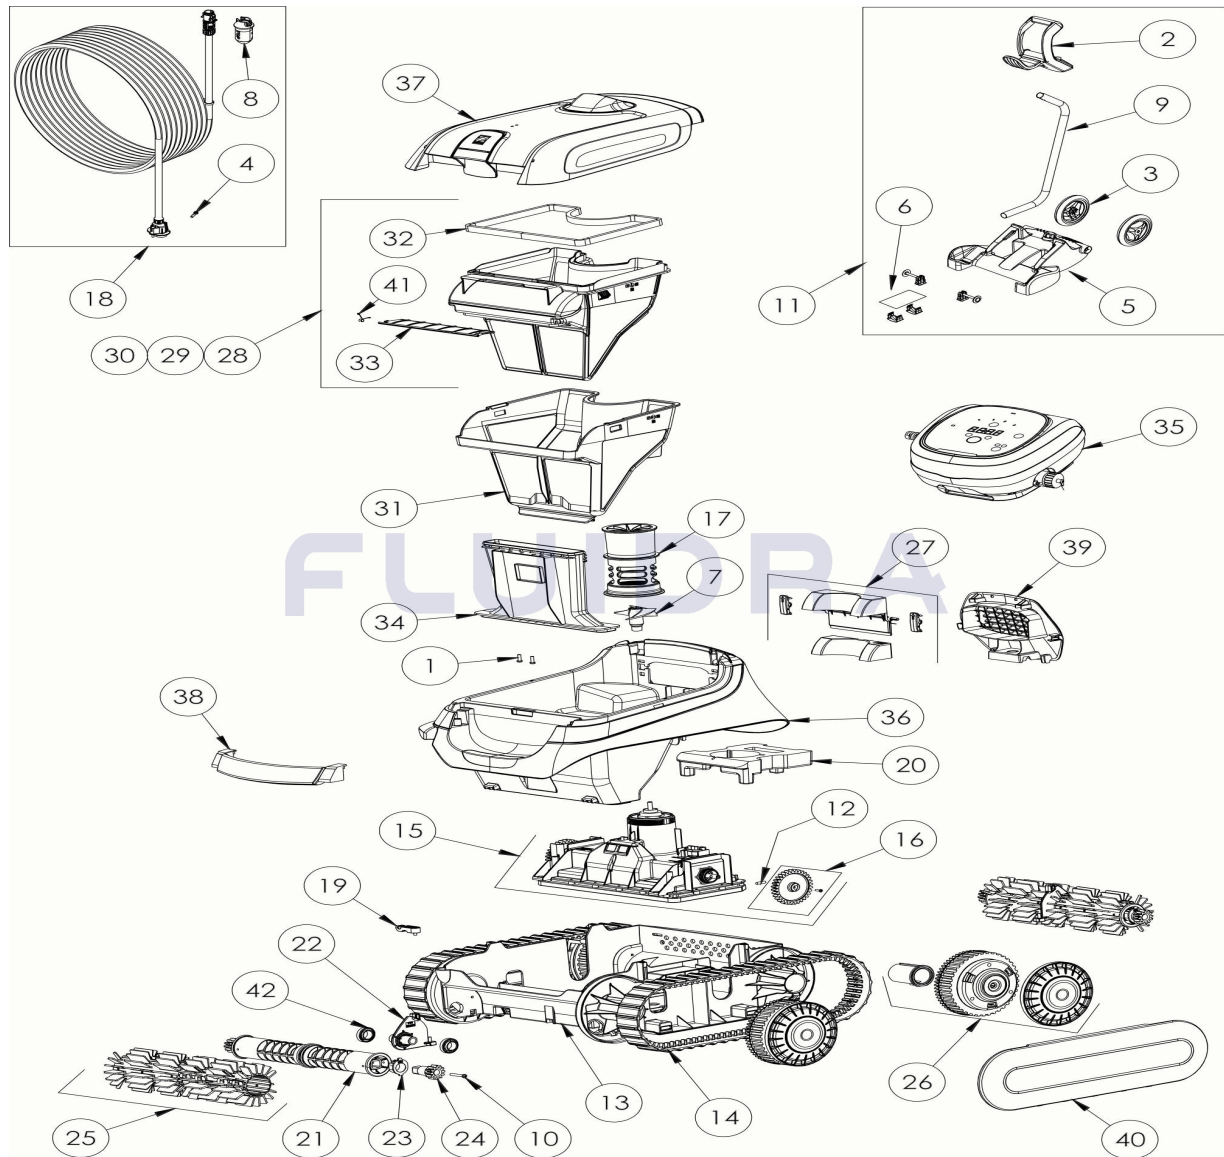

CODICE **WR000325**

DESCRIZIONE: **40 XA IQ**

ITALIANO

POS	CODICE	DESCRIZIONE	QUANTITA'	POS	CODICE	DESCRIZIONE	QUANTITA'
1	R0516700	VITE 4*12 MM (*5)	1	16	R0895600	PIGNONE CN (*2)	1
2	R0565000	MANIGLIA CARRELLO	1	17	R0895700	GUIDA FLUSSO CN	1
3	R0565100	RUOTE CARRELLO (*2)	1	18	R0895900	CAVO GALLEGGIANTE CN 18M	1
4	R0608500	VITE 4*16 MM A4 (*5)	1	19	R0896200	AGGANCIANO CAVO CN	1
5	R0632800	PORTE INFERIORE CARRELLO CYCLONX	1	20	R0896300	FLOTTANTE TELAIO CN	1
6	R0632900	ACCESSORY CARRELLO CYCLONX	1	21	R0896400	SUPPORTO SPAZZOLA CN (*2)	2
7	R0633200	ELICA CYCLONX	1	22	R0896500	PONTICELLO SPAZZOLA CN	2
8	R0634100	ADATTATORE CAVO 3 PTS	1	23	R0896600	CUSCINETTO ESTERNO CN (*2)	2
9	R0634400	CARRELLO CYCLONX	1	24	R0896700	PIGNONE SPAZZOLA CN (*2)	2
10	R0638900	VITE 4*25 MM (*5)	1	25	R0896900	SPAZZOLE CN GRIGIO CHIARO (*2)	2
11	R0639500	CARRELLO C	1	26	R0897300	RUOTA CN	4
12	R0657900	KIT 5 PIN ALBERO MOTORE	1	27	R0897400	KIT CLAPET POSTERIORE CN	1
13	R0895100	TELAIO	1	28	R0897500	FILTRO CN 100µ - SINGLE	1