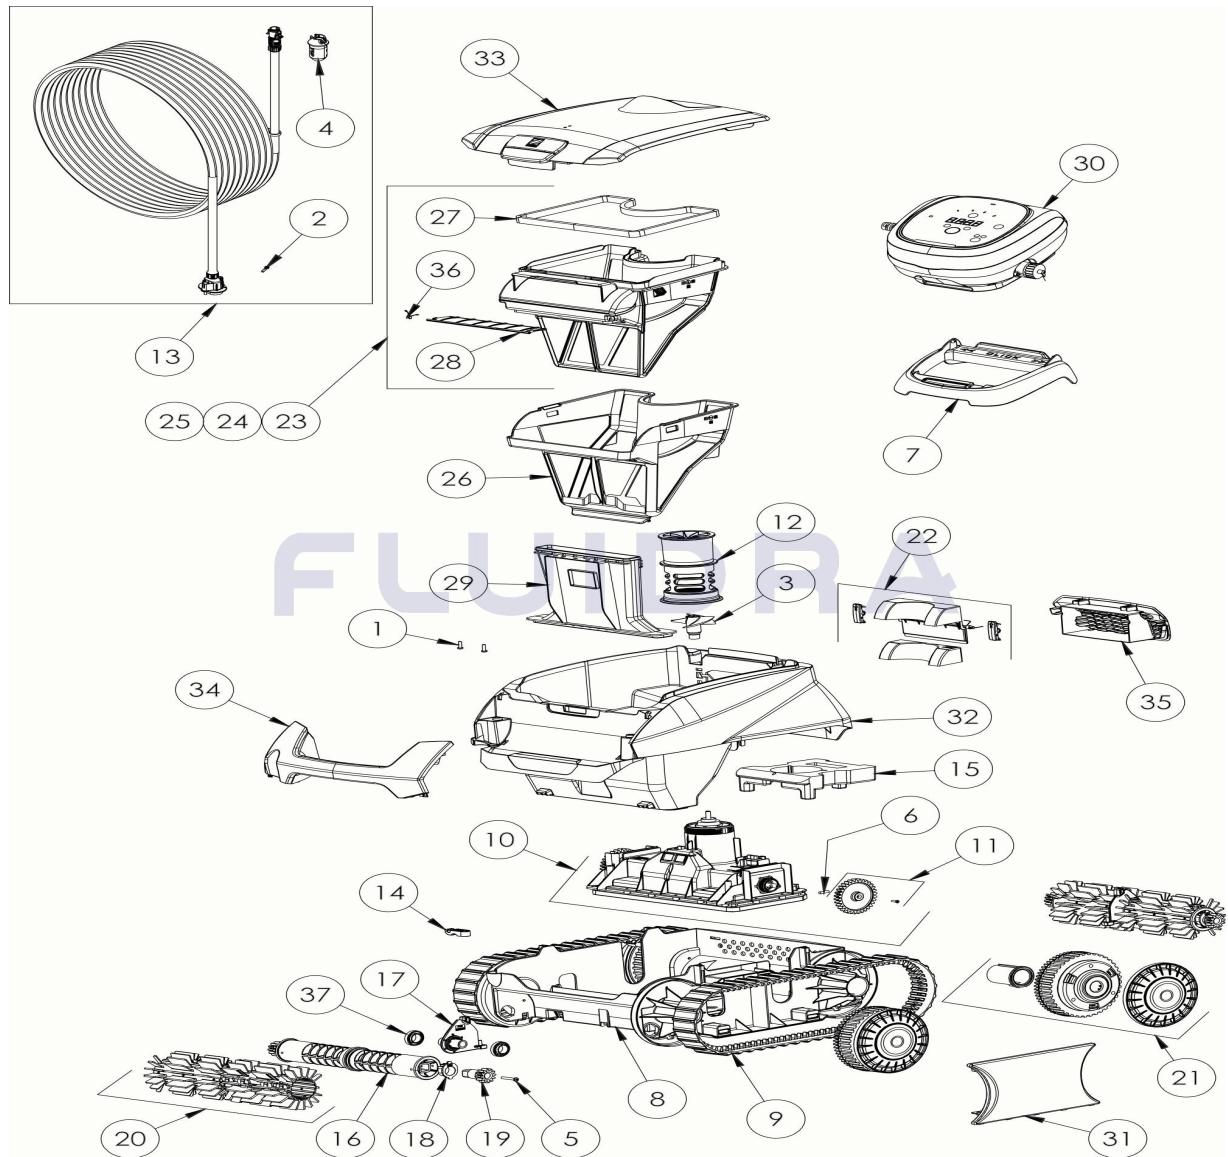

CODICE **WR000327**

DESCRIZIONE: **RE 4400 IQ**

ITALIANO

POS	CODICE	DESCRIZIONE	QUANTITA'	POS	CODICE	DESCRIZIONE	QUANTITA'
1	R0516700	VITE 4*12 MM (*5)	1	16	R0896400	SUPPORTO SPAZZOLA CN (*2)	2
2	R0608500	VITE 4*16 MM A4 (*5)	1	17	R0896500	PONTICELLO SPAZZOLA CN	2
3	R0633200	ELICA CYCLONX	1	18	R0896600	CUSCINETTO ESTERNO CN (*2)	2
4	R0634100	ADATTATORE CAVO 3 PTS	1	19	R0896700	PIGNONE SPAZZOLA CN (*2)	2
5	R0638900	VITE 4*25 MM (*5)	1	20	R0896900	SPAZZOLE CN GRIGIO CHIARO (*2)	2
6	R0657900	KIT 5 PIN ALBERO MOTORE	1	21	R0897300	RUOTA CN	4
7	R0662600	PIEDISTALLO QUADRO COMANDI	1	22	R0897400	KIT CLAPET POSTERIORE CN	1
8	R0895100	TELAIO	1	23	R0897500	FILTRO CN 100µ - SINGLE	1
9	R0895200	CINGOLI CN (*2)	1	24	R0897600	FILTRO CN 150µ - DUAL	1
10	R0895500	BLOCCO MOTORE CN LED	1	25	R0897700	FILTRO CN 200µ - SINGLE	1
11	R0895600	PIGNONE CN (*2)	1	26	R0898100	FILTRO CN 60µ - DUAL	1
12	R0895700	GUIDA FLUSSO CN	1	27	R0898300	GUARNIZIONE COPERCHIO CN	1
13	R0895900	CAVO GALLEGGIANTE CN 18M	1	28	R0898400	CLAPET FILTRO CN	1