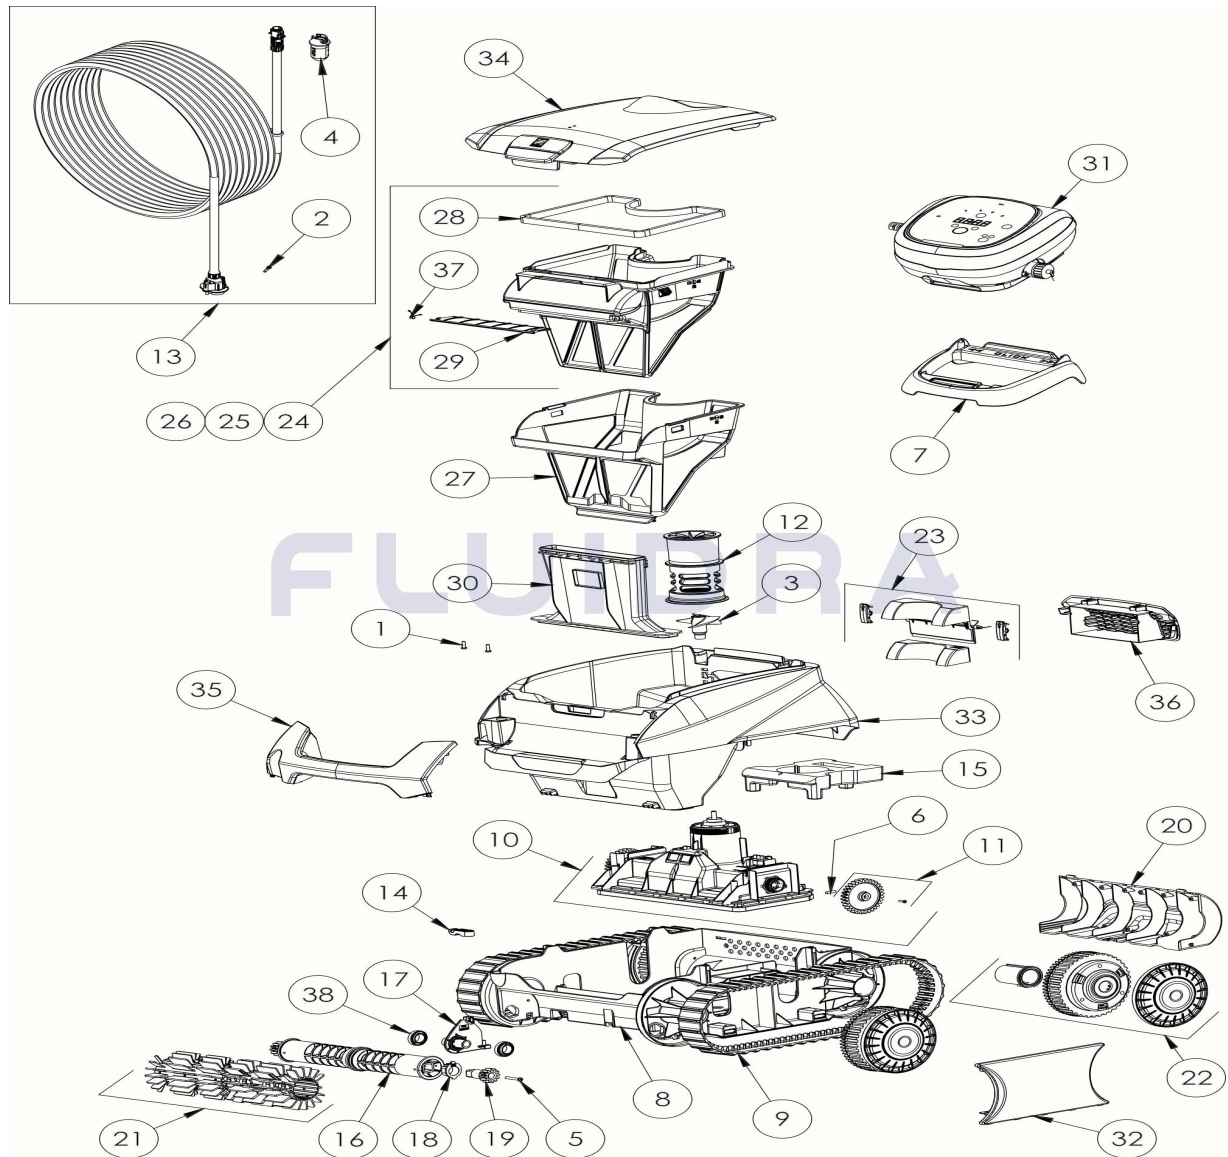

CODE **WR000331**

DESCRIPTION: RE 4200

ENGLISH

POS	CODE	DESCRIPTION	QUANTITY	POS	CODE	DESCRIPTION	QUANTITY
1	R0516700	SCREWS 4*12 MM (X5)	1	16	R0896400	BRUSH ROLLER CN (*2)	1
2	R0608500	SCREW 4*16MM (set of 5)	1	17	R0896500	ROLLER SUPPORT CN	1
3	R0633200	IMPELLER CYCLONX	1	18	R0896600	OUTER BEARING CN, (*2)	1
4	R0634100	CONNECTOR 3PTS BODY	1	19	R0896700	12 POINT GEAR, CN (*2)	1
5	R0638900	SCREW 4*25 MM (SET OF 5)	1	20	R0896800	REAR CHASSIS COVER CN	1
6	R0657900	MOTOR BLOCK SHAFT PIN Ø4 (SET OF 5)	1	21	R0896900	BRUSH SCRUBBER CN GREY (*2)	1
7	R0662600	CONTROL UNIT BASE	1	22	R0897300	WHEEL CN, BLACK	4
8	R0895100	LOWER HOUSING CHASSIS CN	1	23	R0897400	REAR FLAP DOOR KIT CN	1
9	R0895200	TRACK CN (*2)	1	24	R0897500	FILTER CN 100µ - SINGLE	1
10	R0895400	MOTOR BLOCK KIT CN	1	25	R0897600	FILTER CN 150µ - DUAL	1
11	R0895600	DRIVE GEAR KIT (*2)	1	26	R0897700	FILTER CN 200µ - SINGLE	1
12	R0895700	FLOW OUTLET CN	1	27	R0898100	OVER FILTER CN 60µ - DUAL	1
13	R0895800	FLOATING CABLE CN, 15M	1	28	R0898300	CANISTER SEAL CN	1