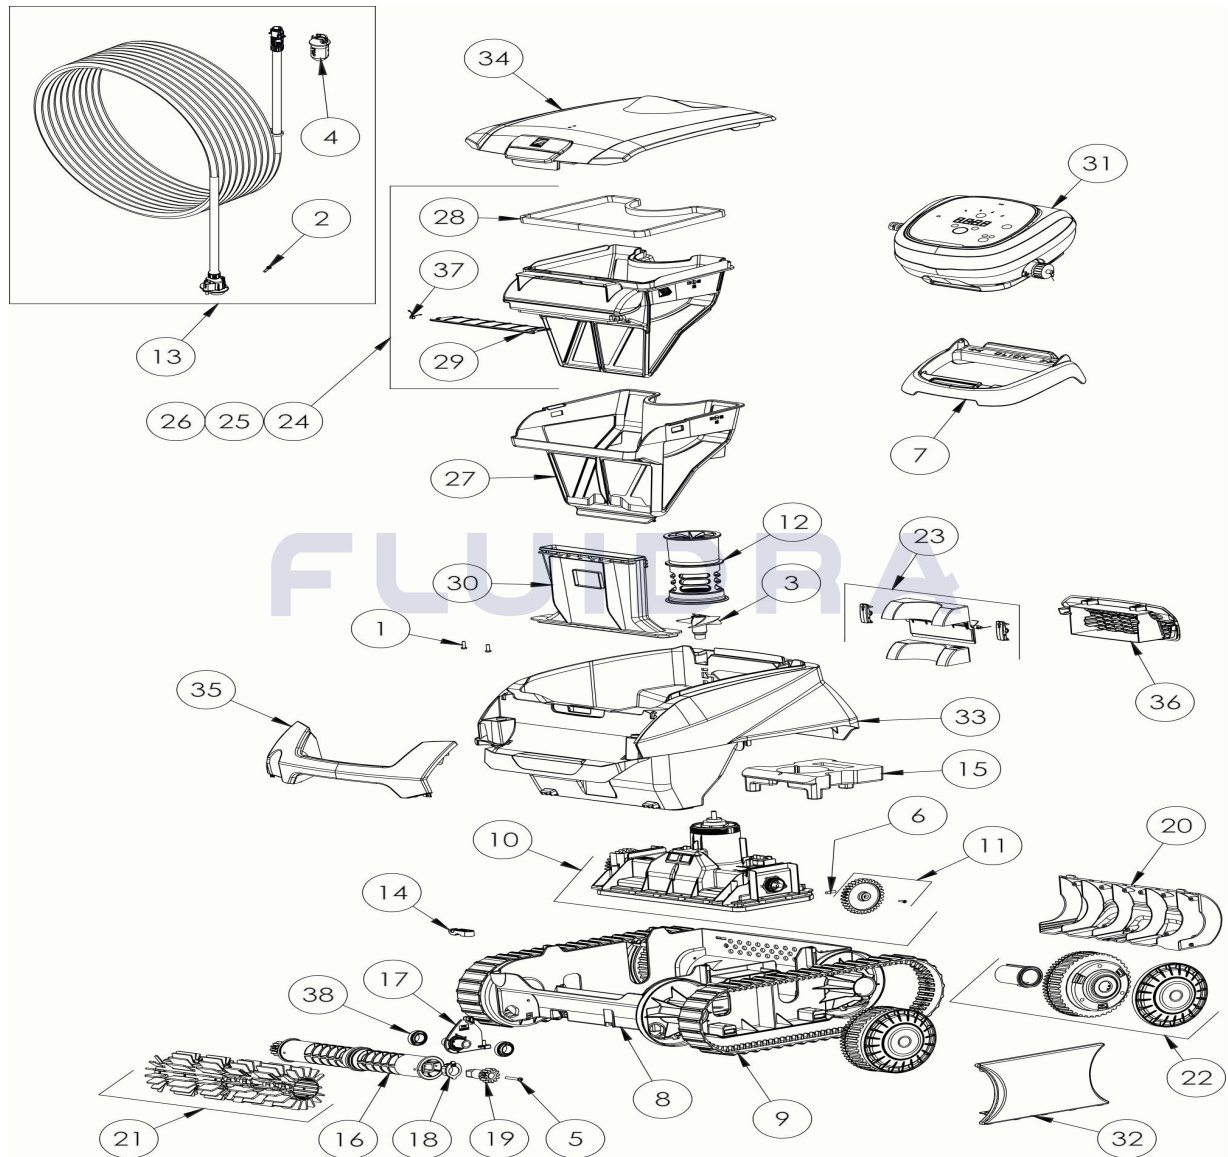

CODICE **WR000331**

DESCRIZIONE: RE 4200

ITALIANO

POS	CODICE	DESCRIZIONE	QUANTITA'	POS	CODICE	DESCRIZIONE	QUANTITA'
1	R0516700	VITE 4*12 MM (*5)	1	16	R0896400	SUPPORTO SPAZZOLA CN (*2)	1
2	R0608500	VITE 4*16 MM A4 (*5)	1	17	R0896500	PONTICELLO SPAZZOLA CN	1
3	R0633200	ELICA CYCLONX	1	18	R0896600	CUSCINETTO ESTERNO CN (*2)	1
4	R0634100	ADATTATORE CAVO 3 PTS	1	19	R0896700	PIGNONE SPAZZOLA CN (*2)	1
5	R0638900	VITE 4*25 MM (*5)	1	20	R0896800	COPERCHIO POSTERIORE TELAIO CN	1
6	R0657900	KIT 5 PIN ALBERO MOTORE	1	21	R0896900	SPAZZOLE CN GRIGIO CHIARO (*2)	1
7	R0662600	PIEDISTALLO QUADRO COMANDI	1	22	R0897300	RUOTA CN	4
8	R0895100	TELAIO	1	23	R0897400	KIT CLAPET POSTERIORE CN	1
9	R0895200	CINGOLI CN (*2)	1	24	R0897500	FILTRO CN 100µ - SINGLE	1
10	R0895400	BLOCCO MOTORE CN NO LED	1	25	R0897600	FILTRO CN 150µ - DUAL	1
11	R0895600	PIGNONE CN (*2)	1	26	R0897700	FILTRO CN 200µ - SINGLE	1
12	R0895700	GUIDA FLUSSO CN	1	27	R0898100	FILTRO CN 60µ - DUAL	1
13	R0895800	CAVO GALLEGGIANTE CN 15M	1	28	R0898300	GUARNIZIONE COPERCHIO CN	1