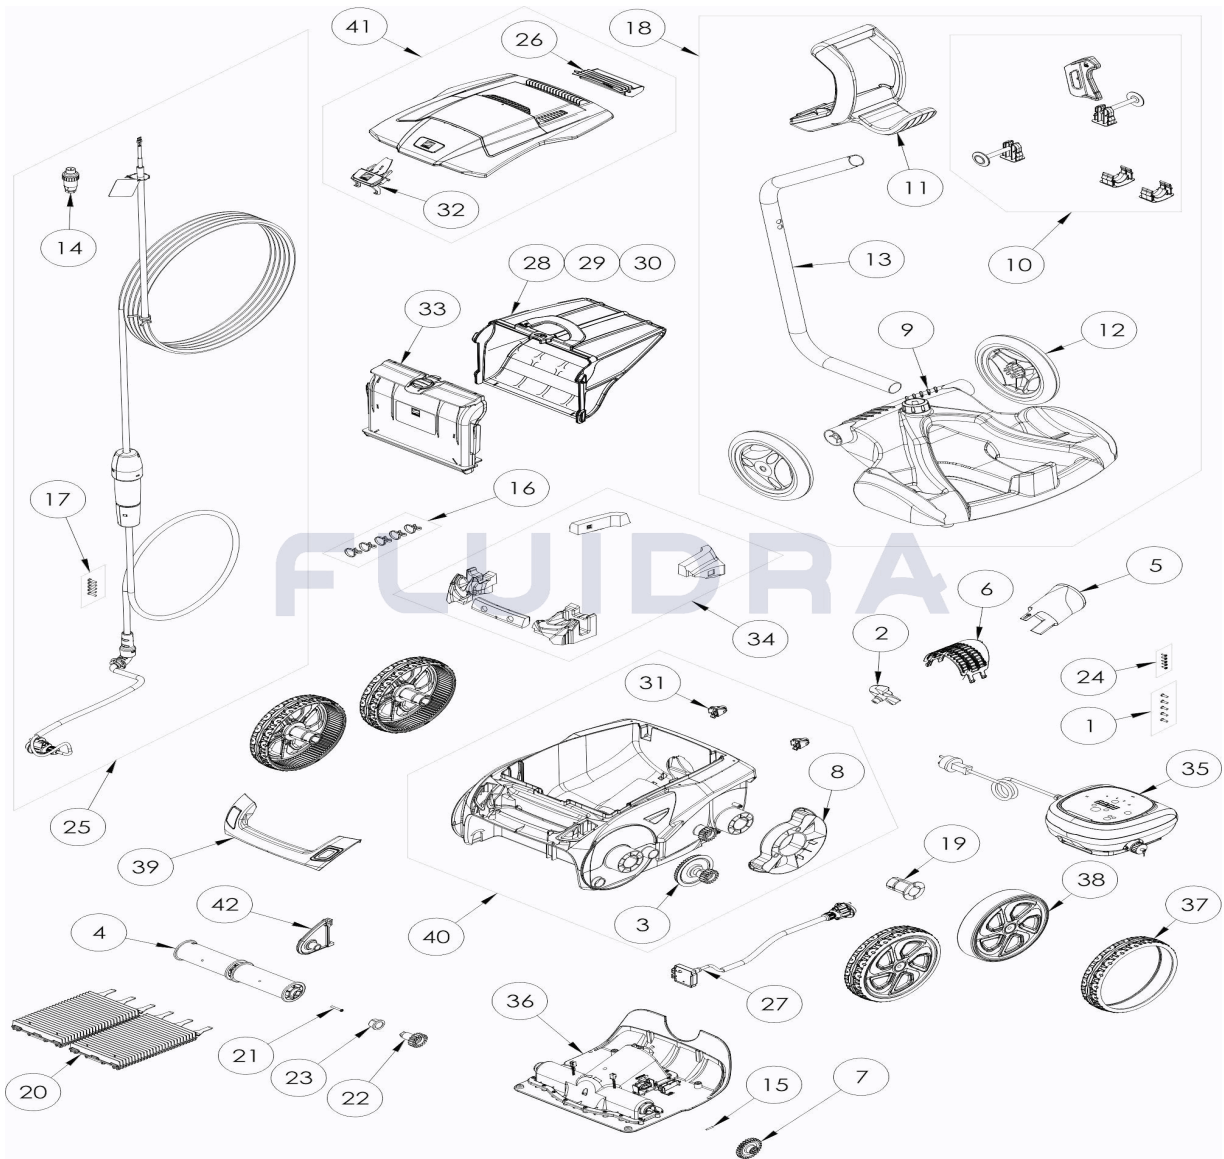

CODICE **WR000197**

DESCRIZIONE: **RA 6700 IQ**

ITALIANO

POS	CODICE	DESCRIZIONE	QUANTITA'	POS	CODICE	DESCRIZIONE	QUANTITA'
1	R0516700	VITE 4*12 MM (*5)	1	16	R0567900	SET 5 PINZE PER FLOTTANTI	1
2	R0517000	ELICA	1	17	R0608500	VITE 4*16 MM A4 (*5)	1
3	R0517200	TRASMISSIONE	4	18	R0609100	CARRELLO V	1
4	R0517400	SUPPORTO SPAZZOLA (*2)	1	19	R0636700	CUSCINETTO RUOTA ZODIAC	4
5	R0517500	GUIDA FLUSSO	1	20	R0638800	SPAZZOLA TIPO 2R9022 ZODIAC (*2)	1
6	R0517600	GRIGLIA	1	21	R0638900	VITE 4*25 MM (*5)	1
7	R0518800	KIT 2 PIGNONE 27 DENTI	1	22	R0639000	KIT 2 PIGNONE 17 DENTI	1
8	R0540300	PROTEZIONE RUOTA	2	23	R0639100	CUSCINETTO ESTERIORE (*2)	1
9	R0564800	BASE CARRELLO	1	24	R0639200	KIT 5 VITI 2.9*9.5 MM	1
10	R0564900	PEZZI ACCESSORI CARRELLO	1	25	R0726700	CAVO GALLEGGIANTE SWIVEL 21M	1
11	R0565000	MANIGLIA CARRELLO	1	26	R0863200	GRUPPO GALLEGGIANTE POSTERIORE	1
12	R0565100	RUOTE CARRELLO (*2)	1	27	R0863300	BLOCCO DI SENSORI ASSEMBLE	1
13	R0565200	TUBO CARRELLO	1	28	R0863500	FILTRO DETRITI SOTTILI 60µ	1