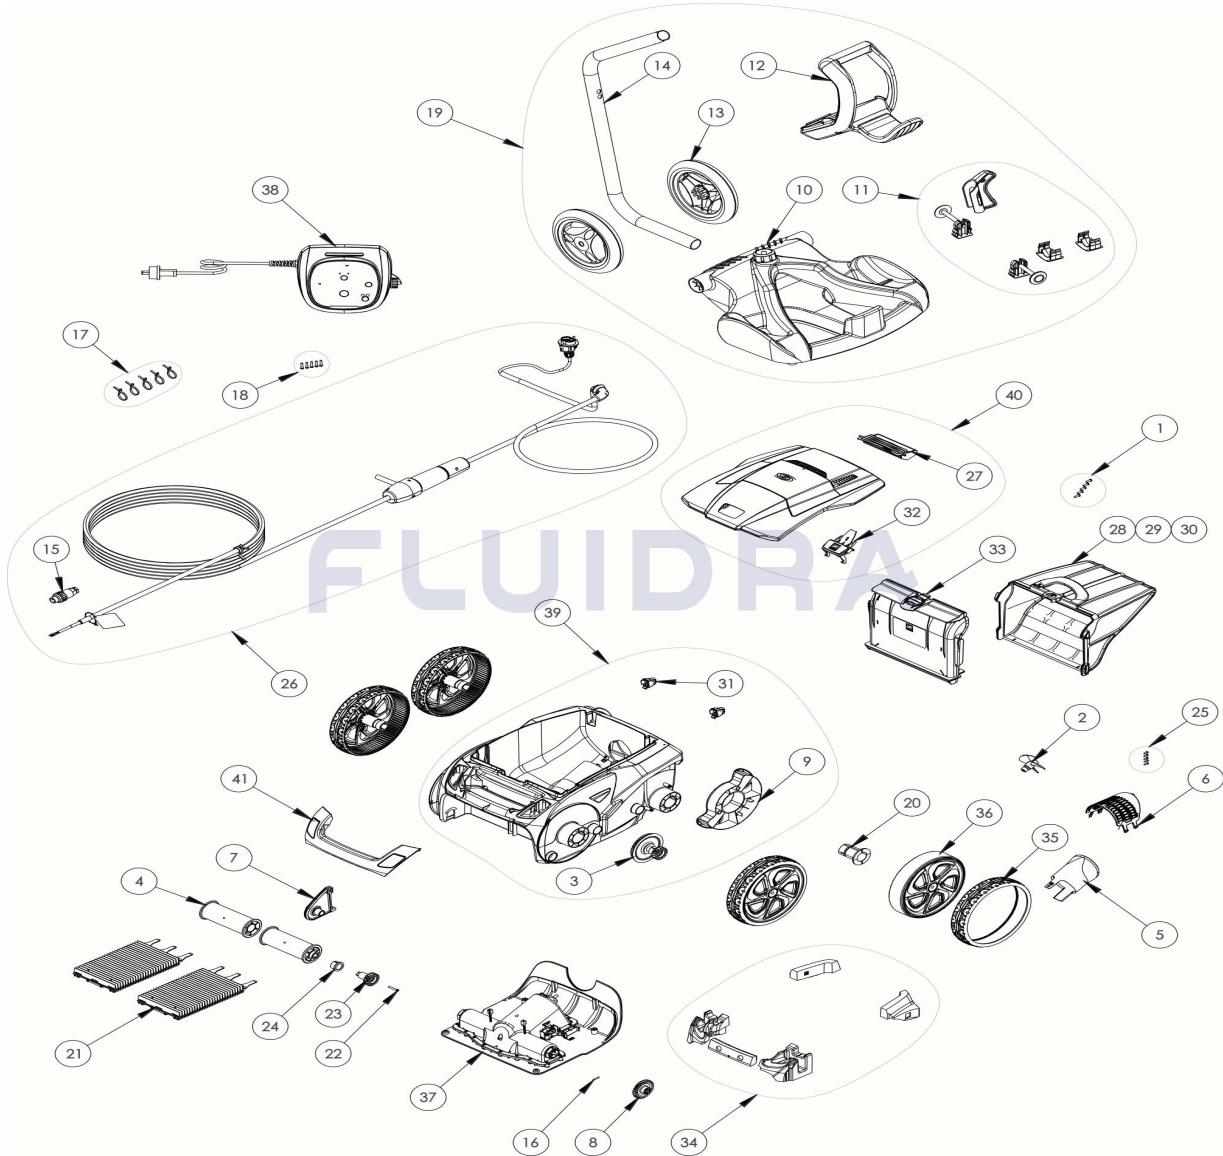

CODICE **WR000270**

DESCRIZIONE: **RA 6370 IQ**

ITALIANO

POS	CODICE	DESCRIZIONE	QUANTITA'	POS	CODICE	DESCRIZIONE	QUANTITA'
1	R0516700	VITE 4*12 MM (*5)	1	16	R0567800	COPIGLIA 3*16 MM (*5)	1
2	R0517000	ELICA	1	17	R0567900	SET 5 PINZE PER FLOTTANTI	1
3	R0517200	TRASMISSIONE	4	18	R0608500	VITE 4*16 MM A4 (*5)	1
4	R0517400	SUPPORTO SPAZZOLA (*2)	1	19	R0609100	CARRELLO V	1
5	R0517500	GUIDA FLUSSO	1	20	R0636700	CUSCINETTO RUOTA ZODIAC	4
6	R0517600	GRIGLIA	1	21	R0638800	SPAZZOLA TIPO 2R9022 ZODIAC (*2)	1
7	R0518701	PONTICELLO SPAZZOLA BIANCA	1	22	R0638900	VITE 4*25 MM (*5)	1
8	R0518800	KIT 2 PIGNONE 27 DENTI	1	23	R0639000	KIT 2 PIGNONE 17 DENTI	1
9	R0540300	PROTEZIONE RUOTA	2	24	R0639100	CUSCINETTO ESTERIORE (*2)	1
10	R0564800	BASE CARRELLO	1	25	R0639200	KIT 5 VITI 2.9*9.5 MM	1
11	R0564900	PEZZI ACCESSORI CARRELLO	1	26	R0726600	CAVO GALLEGGIANTE SWIVEL 18M	1
12	R0565000	MANIGLIA CARRELLO	1	27	R0863200	GRUPPO GALLEGGIANTE POSTERIORE	1
13	R0565100	RUOTE CARRELLO (*2)	1	28	R0863500	FILTRO DETRITI SOTTILI 60µ	1