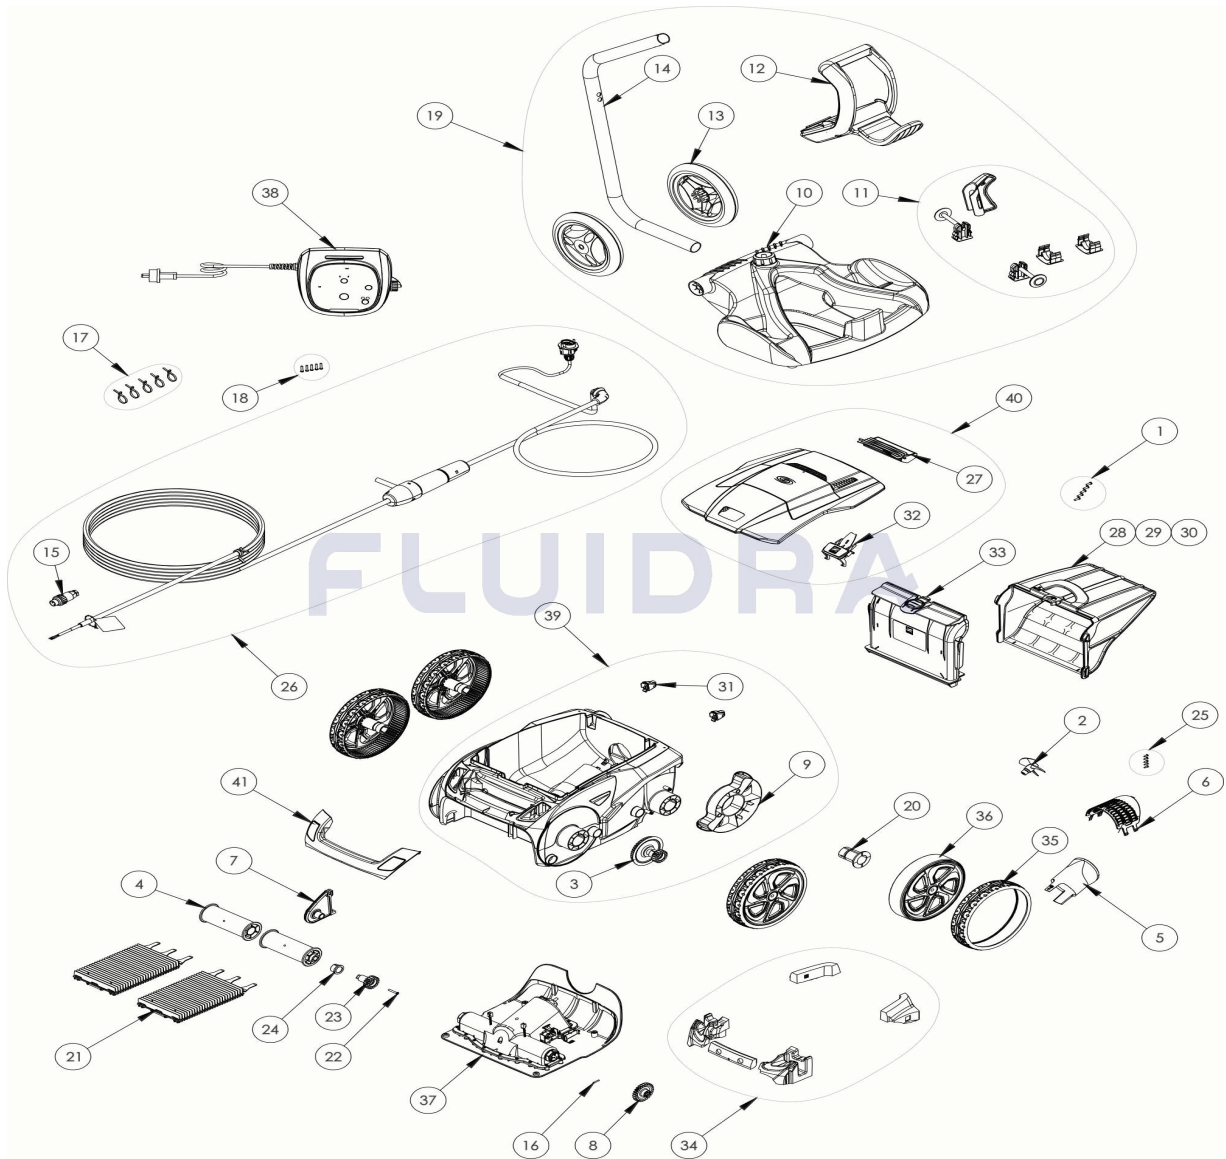

CODE **WR000270**

DESCRIPTION: **RA 6370 IQ**

ENGLISH

POS	CODE	DESCRIPTION	QUANTITY	POS	CODE	DESCRIPTION	QUANTITY
1	R0516700	SCREWS 4*12 MM (X5)	1	16	R0567800	MOTOR BLOCK SHAFT PIN (SET OF 5)	1
2	R0517000	PROPELLER	1	17	R0567900	FLOATING CABLE CLAMP (SET OF 5)	1
3	R0517200	TRANSMISSION	4	18	R0608500	SCREW 4*16MM (set of 5)	1
4	R0517400	BRUSH ROLLER	1	19	R0609100	TROLLEY KIT V	1
5	R0517500	FLOW OUTLET	1	20	R0636700	WHEEL BUSHING ZODIAC	4
6	R0517600	MOTOR SCREEN	1	21	R0638800	BRUSH (SET OF 2)	1
7	R0518701	ROLLER SUPPORT WHITE	1	22	R0638900	SCREW 4*25 MM (SET OF 5)	1
8	R0518800	DRIVE GEAR (SET OF 2)	1	23	R0639000	17 GEAR (*2)	1
9	R0540300	COVER WHEELS PROTECTION	2	24	R0639100	OUTER BEARING (*2)	1
10	R0564800	TROLLEY BASE	1	25	R0639200	SCREW 2.9*9.5 MM (SET OF 5)	1
11	R0564900	TROLLEY ACCESSORIES	1	26	R0726600	SWIVEL FLOATING CABLE KIT 18M	1
12	R0565000	TROLLEY HANDLE	1	27	R0863200	REAR FLOAT ASSEMBLY	1
13	R0565100	TROLLEY WHEELS (*2)	1	28	R0863500	ULTRA FINE FILTER 60µ	1