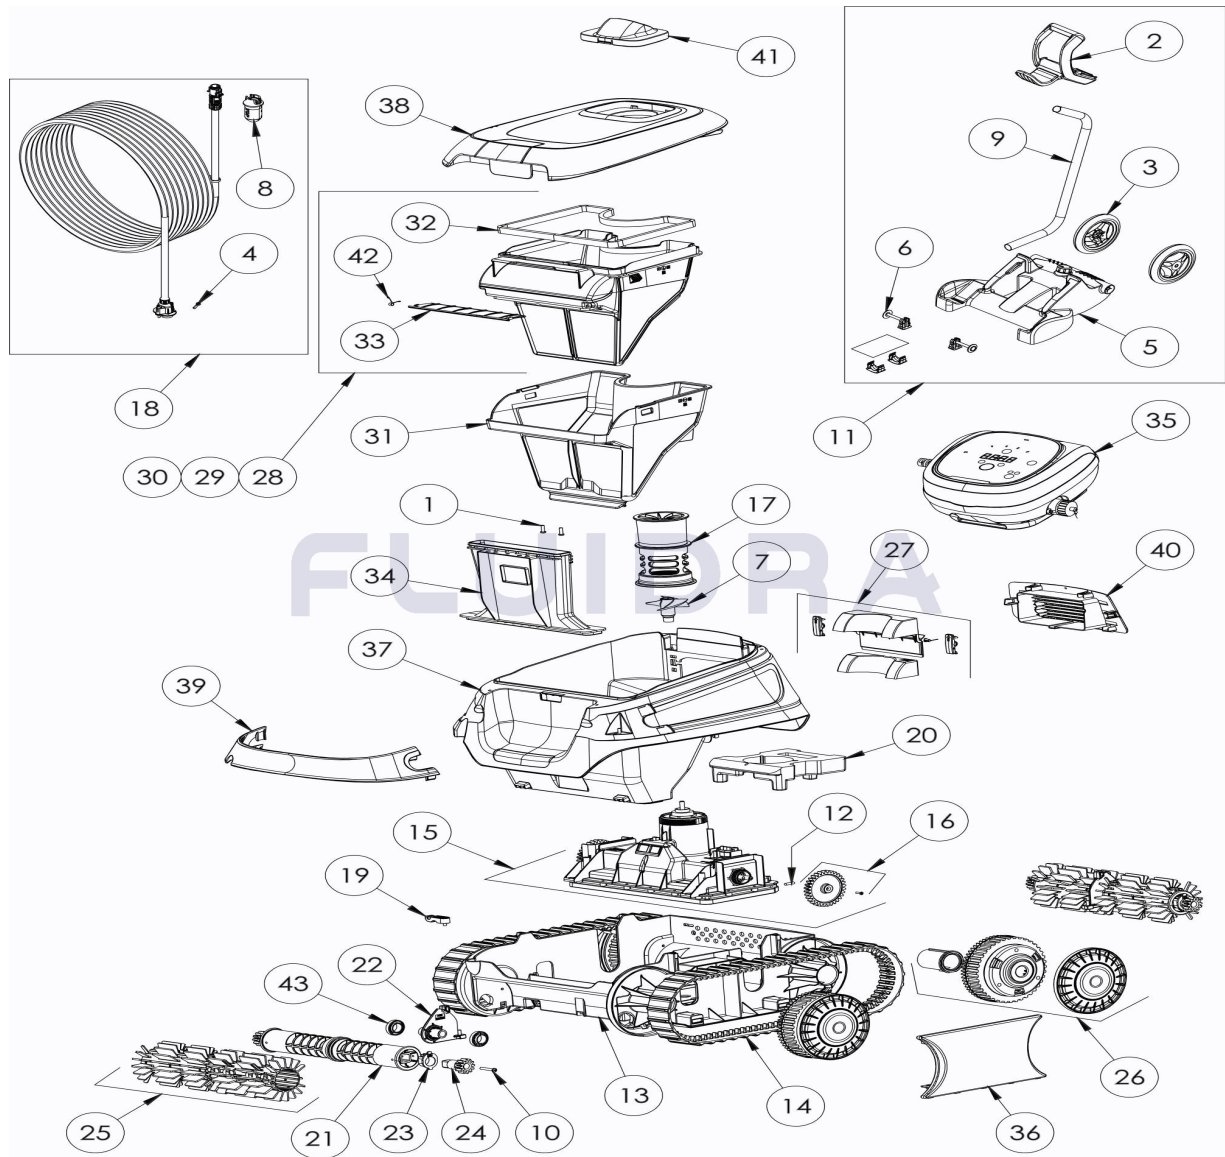

CODICE **WR000415**

DESCRIZIONE: **CNX 40 IQ**

ITALIANO

POS	CODICE	DESCRIZIONE	QUANTITA'	POS	CODICE	DESCRIZIONE	QUANTITA'
1	R0516700	VITE 4*12 MM (*5)	1	16	R0895600	PIGNONE CN (*2)	1
2	R0565000	MANIGLIA CARRELLO	1	17	R0895700	GUIDA FLUSSO CN	1
3	R0565100	RUOTE CARRELLO (*2)	1	18	R0895900	CAVO GALLEGGIANTE CN 18M	1
4	R0608500	VITE 4*16 MM A4 (*5)	1	19	R0896200	AGGANCIANO CAVO CN	1
5	R0632800	PARTE INFERIORE CARRELLO CYCLONX	1	20	R0896300	FLOTTANTE TELAIO CN	1
6	R0632900	ACCESSORY CARRELLO CYCLONX	1	21	R0896400	SUPPORTO SPAZZOLA CN (*2)	2
7	R0633200	ELICA CYCLONX	1	22	R0896500	PONTICELLO SPAZZOLA CN	2
8	R0634100	ADATTATORE CAVO 3 PTS	1	23	R0896600	CUSCINETTO ESTERNO CN (*2)	2
9	R0634400	CARRELLO CYCLONX	1	24	R0896700	PIGNONE SPAZZOLA CN (*2)	2
10	R0638900	VITE 4*25 MM (*5)	1	25	R0896900	SPAZZOLE CN GRIGIO CHIARO (*2)	2
11	R0639500	CARRELLO C	1	26	R0897300	RUOTA CN	4
12	R0657900	KIT 5 PIN ALBERO MOTORE	1	27	R0897400	KIT CLAPET POSTERIORE CN	1
13	R0895100	TELAIO	1	28	R0897500	FILTRO CN 100µ - SINGLE	1