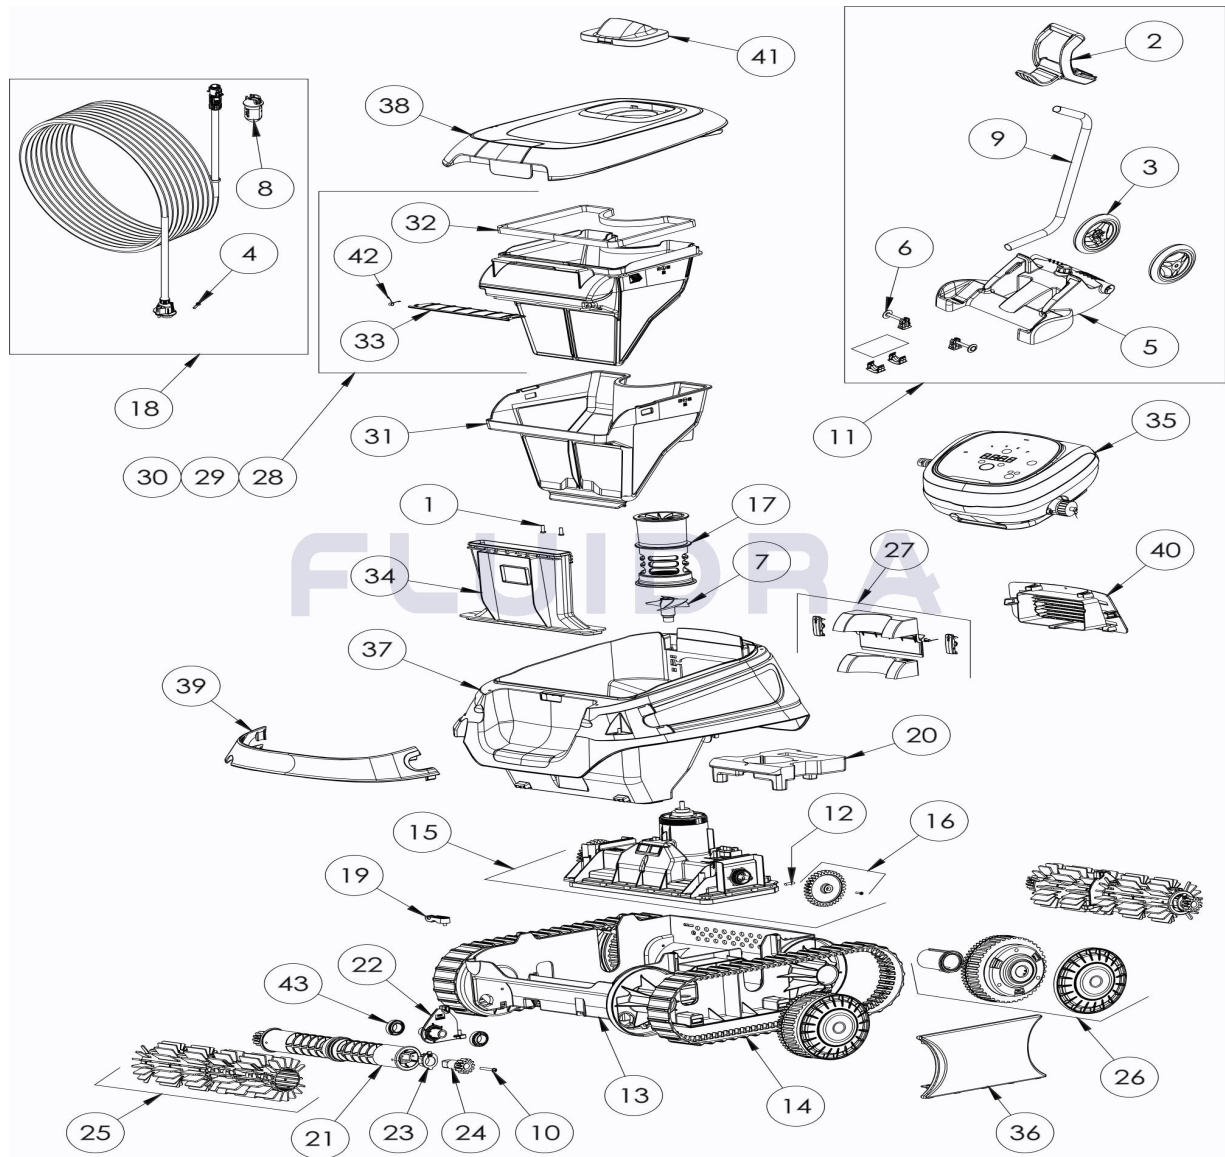

CODE **WR000415**

DESCRIPTION: **CNX 40 IQ**

ENGLISH

POS	CODE	DESCRIPTION	QUANTITY	POS	CODE	DESCRIPTION	QUANTITY
1	R0516700	SCREWS 4*12 MM (X5)	1	16	R0895600	DRIVE GEAR KIT (*2)	1
2	R0565000	TROLLEY HANDLE	1	17	R0895700	FLOW OUTLET CN	1
3	R0565100	TROLLEY WHEELS (*2)	1	18	R0895900	FLOATING CABLE CN, 18M	1
4	R0608500	SCREW 4*16MM (set of 5)	1	19	R0896200	CABLE STRAIN RELIEF CN	1
5	R0632800	COMPLETE LOWER PART TROLLEY CYCLONX	1	20	R0896300	CHASSIS FLOAT CN	1
6	R0632900	TROLLEY CYCLONX ACCESSORIES	1	21	R0896400	BRUSH ROLLER CN (*2)	2
7	R0633200	IMPELLER CYCLONX	1	22	R0896500	ROLLER SUPPORT CN	2
8	R0634100	CONNECTOR 3PTS BODY	1	23	R0896600	OUTER BEARING CN, (*2)	2
9	R0634400	TROLLEY TUBE CYCLONX	1	24	R0896700	12 POINT GEAR, CN (*2)	2
10	R0638900	SCREW 4*25 MM (SET OF 5)	1	25	R0896900	BRUSH SCRUBBER CN GREY (*2)	2
11	R0639500	TROLLEY KIT C	1	26	R0897300	WHEEL CN, BLACK	4
12	R0657900	MOTOR BLOCK SHAFT PIN Ø4 (SET OF 5)	1	27	R0897400	REAR FLAP DOOR KIT CN	1
13	R0895100	LOWER HOUSING CHASSIS CN	1	28	R0897500	FILTER CN 100µ - SINGLE	1