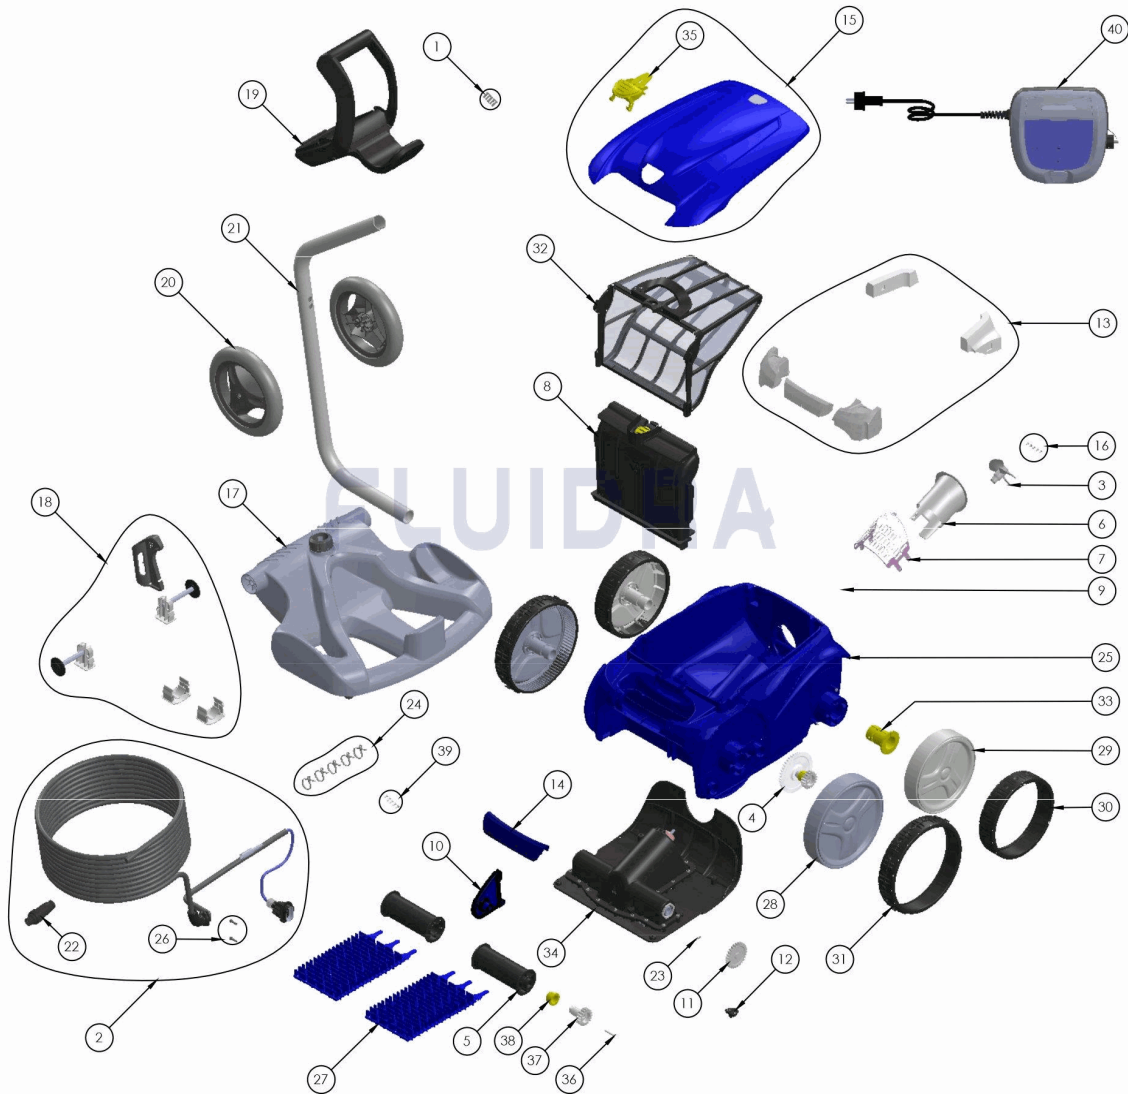

CODICE **WR000150**

DESCRIZIONE: **RV 4390 TILE**

ITALIANO

POS	CODICE	DESCRIZIONE	QUANTITA'	POS	CODICE	DESCRIZIONE	QUANTITA'
1	R0516700	VITE 4*12 MM (*5)	1	16	R0564500	VITE 2.2*6,5 MM (*5)	1
2	R0516800	CAVO GALLEGGIANTE 18M	1	17	R0564800	BASE CARRELLO	1
3	R0517000	ELICA	1	18	R0564900	PEZZI ACCESSORI CARRELLO	1
4	R0517200	TRASMISSIONE	2	19	R0565000	MANIGLIA CARRELLO	1
5	R0517400	SUPPORTO SPAZZOLA (*2)	1	20	R0565100	RUOTE CARRELLO (*2)	1
6	R0517500	GUIDA FLUSSO	1	21	R0565200	TUBO CARRELLO	1
7	R0517600	GRIGLIA	1	22	R0565600	CONNETTORE CAVO	1
8	R0517700	SUPPORTO FILTRO V	1	23	R0567800	COPIGLIA 3*16 MM (*5)	1
9	R0518100	PARAURTI A ROTELLA (*2)	1	24	R0567900	SET 5 PINZE PER FLOTTANTI	1
10	R0518700	PONTICELLO SPAZZOLA BLU	1	25	R0589100	GUSCIO COMPLETO 2WD II BLU	1
11	R0518800	KIT 2 PIGNONE 27 DENTI	1	26	R0608500	VITE 4*16 MM A4 (*5)	1
12	R0519000	RAMPE	1	27	R0635900	SPAZZOLA TIPO 1PMS295 ZODIAC (*2)	1
13	R0539700	FLOTTANTE COMPLETO	1	28	R0636001	CERCHIO GRANDE R9022 ZODIAC	2