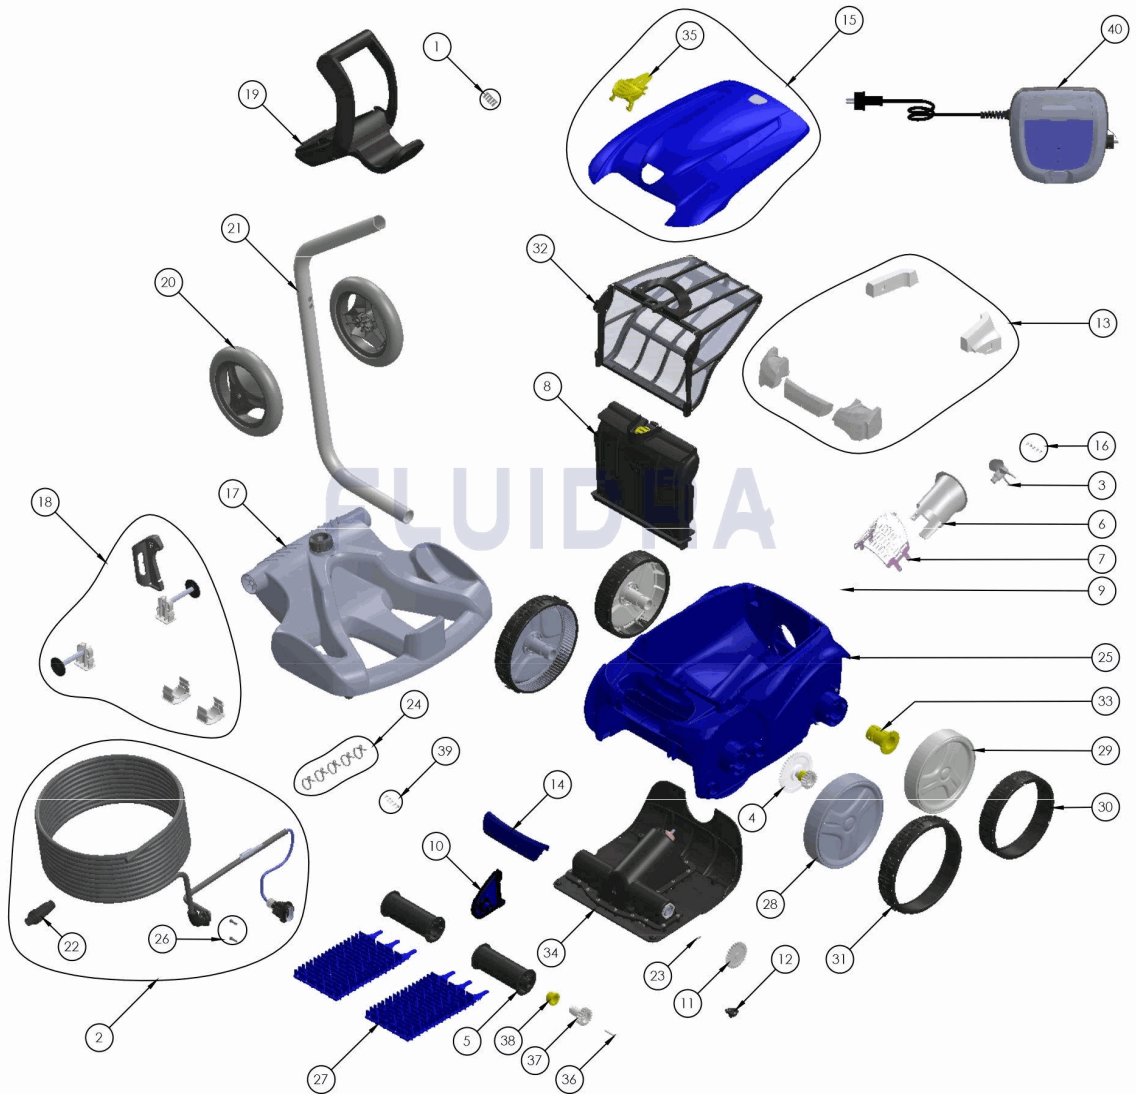

CODE **WR000150**

DESCRIPTION: **RV 4390 TILE**

ENGLISH

POS	CODE	DESCRIPTION	QUANTITY	POS	CODE	DESCRIPTION	QUANTITY
1	R0516700	SCREWS 4*12 MM (X5)	1	16	R0564500	SCREWS 2.2*6,5 MM (X5)	1
2	R0516800	FLOATING CABLE 18M	1	17	R0564800	TROLLEY BASE	1
3	R0517000	PROPELLER	1	18	R0564900	TROLLEY ACCESSORIES	1
4	R0517200	TRANSMISSION	2	19	R0565000	TROLLEY HANDLE	1
5	R0517400	BRUSH ROLLER	1	20	R0565100	TROLLEY WHEELS (*2)	1
6	R0517500	FLOW OUTLET	1	21	R0565200	TROLLEY TUBE	1
7	R0517600	MOTOR SCREEN	1	22	R0565600	FLOATING CABLE PLUG	1
8	R0517700	FILTER CANISTER SUPPORT	1	23	R0567800	MOTOR BLOCK SHAFT PIN (SET OF 5)	1
9	R0518100	ROLLER (SET OF 2)	1	24	R0567900	FLOATING CABLE CLAMP (SET OF 5)	1
10	R0518700	ROLLER SUPPORT	1	25	R0589100	MAIN HOUSING 2WD II	1
11	R0518800	DRIVE GEAR (SET OF 2)	1	26	R0608500	SCREW 4*16MM (set of 5)	1
12	R0519000	RAMPE	1	27	R0635900	ZODIAC BRUSH (SET OF 2)	1
13	R0539700	FLOAT	1	28	R0636001	RIM LARGE R9022 ZODIAC	2