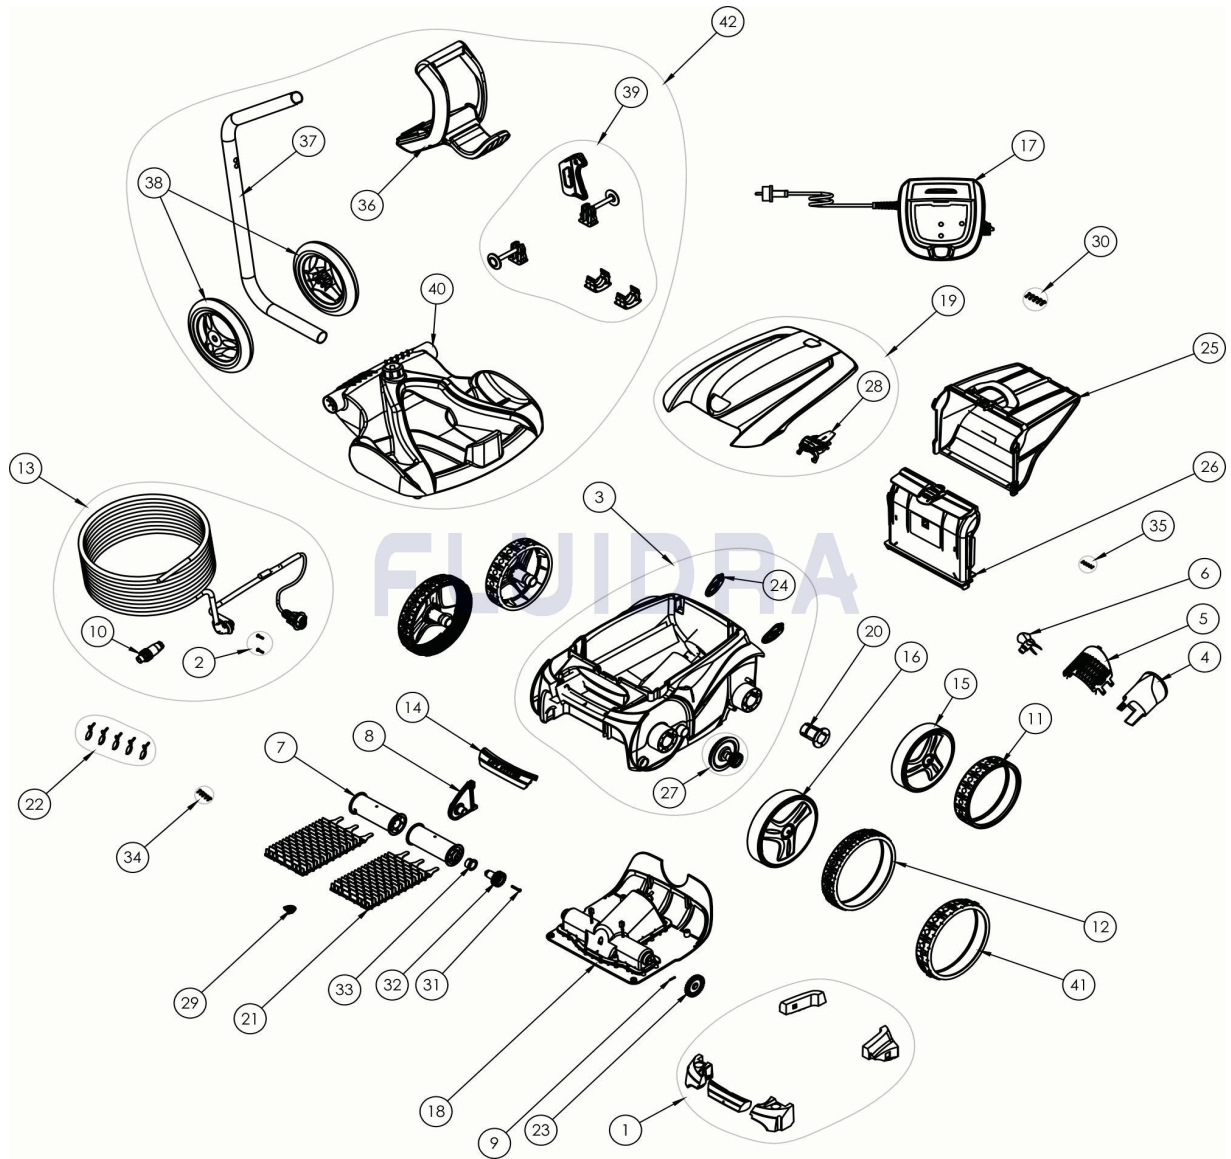

CODICE **WR000028**

DESCRIZIONE: **RV 4400 (VORTEX™ 3)**

ITALIANO

POS	CODICE	DESCRIZIONE	QUANTITA'	POS	CODICE	DESCRIZIONE	QUANTITA'
1	R0539700	FLOTTANTE COMPLETO	1	16	R0636001	CERCHIO GRANDE R9022 ZODIAC	2
2	R0608500	VITE 4*16 MM A4 (*5)	1	17	R0636900	QUADRO COMANDI TIPO 1V	1
3	R0589100	GUSCIO COMPLETO 2WD II BLU	1	18	R0637800	BLOCCO MOTORE TIPO A	1
4	R0517500	GUIDA FLUSSO	1	19	R0544700	PORTELLO BLU	1
5	R0517600	GRIGLIA	1	20	R0636700	CUSCINETTO RUOTA ZODIAC	4
6	R0517000	ELICA	1	21	R0635900	SPAZZOLA TIPO 1PMS295 ZODIAC (*2)	1
7	R0517400	SUPPORTO SPAZZOLA (*2)	1	22	R0567900	SET 5 PINZE PER FLOTTANTI	1
8	R0518700	PONTICELLO SPAZZOLA BLU	1	23	R0518800	KIT 2 PIGNONE 27 DENTI	1
9	R0567800	COPIGLIA 3*16 MM (*5)	1	24	R0518100	PARAURTI A ROTELLA (*2)	1
10	R0565800	CONNETTORE CAVO	1	25	R0636600	FILTRO DETRITI SOTTILI	1
11	R0636300	GOMMA POSTERIORE NERA ZODIAC	2	26	R0517700	SUPPORTO FILTRO V	1
12	R0636201	GOMMA GRANDE NERA ZODIAC	2	27	R0517200	TRASMISSIONE	2
13	R0516800	CAVO GALLEGGIANTE 18M	1	28	R0638700	BLOCCO IMPUGNATURA COPERCHIO PMS	1