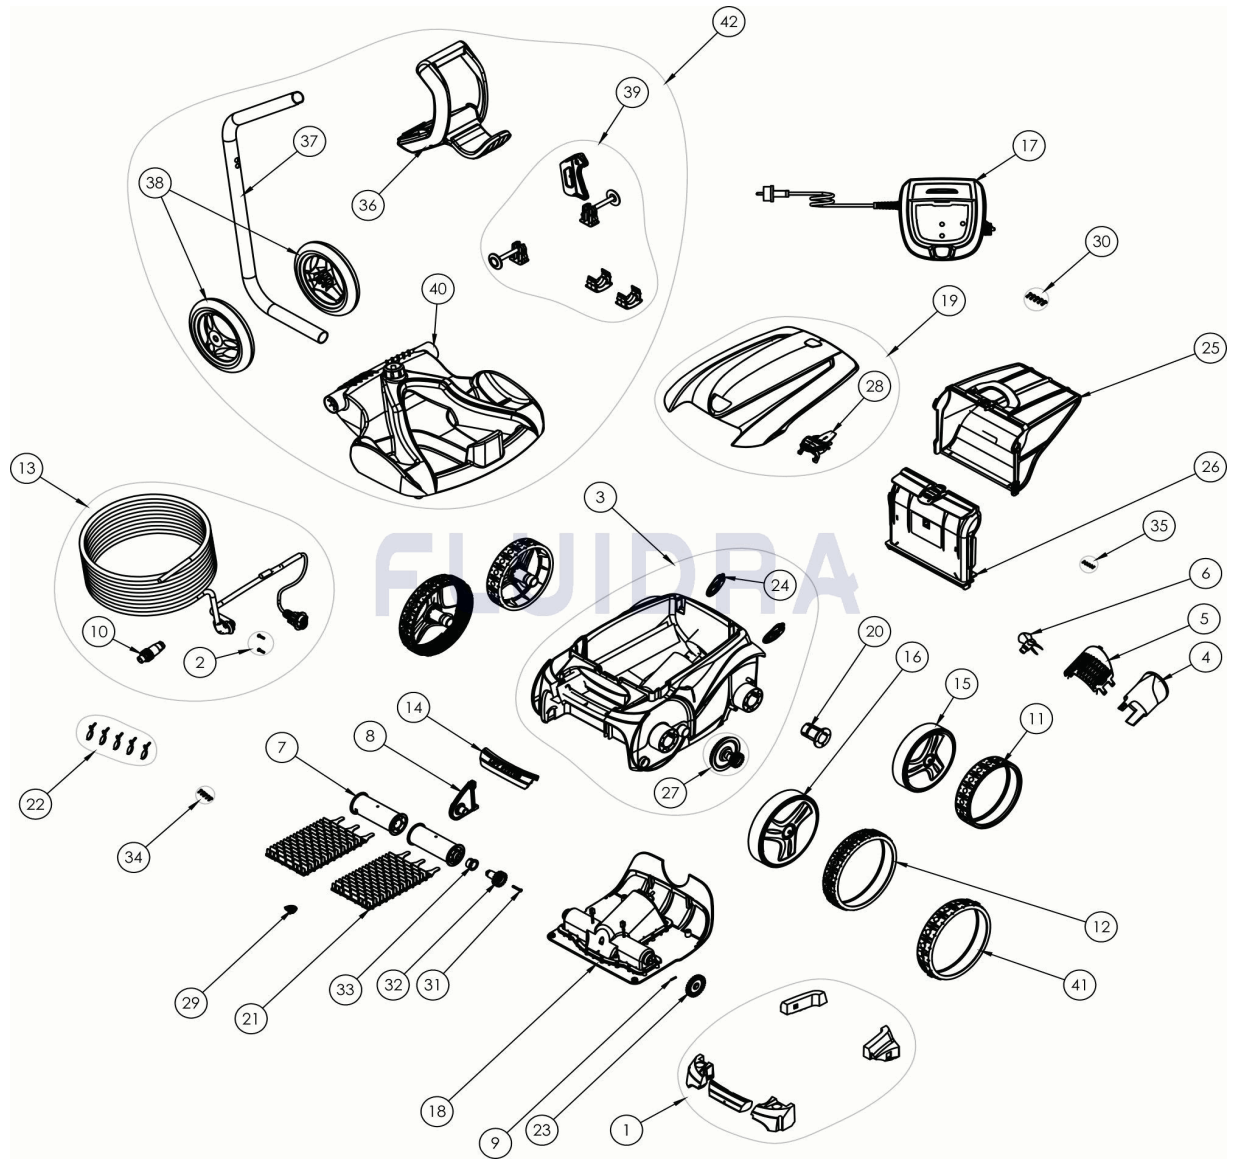

CODE **WR000028**

DESCRIPTION: **RV 4400 (VORTEX™ 3)**

ENGLISH

POS	CODE	DESCRIPTION	QUANTITY	POS	CODE	DESCRIPTION	QUANTITY
1	R0539700	FLOAT	1	16	R0636001	RIM LARGE R9022 ZODIAC	2
2	R0608500	SCREW 4*16MM (set of 5)	1	17	R0636900	CONTROL UNIT TYPE 1V	1
3	R0589100	MAIN HOUSING 2WD II	1	18	R0637800	MOTOR BLOCK TYPE A	1
4	R0517500	FLOW OUTLET	1	19	R0544700	HOOD BLUE	1
5	R0517600	MOTOR SCREEN	1	20	R0636700	WHEEL BUSHING ZODIAC	4
6	R0517000	PROPELLER	1	21	R0635900	ZODIAC BRUSH (SET OF 2)	1
7	R0517400	BRUSH ROLLER	1	22	R0567900	FLOATING CABLE CLAMP (SET OF 5)	1
8	R0518700	ROLLER SUPPORT	1	23	R0518800	DRIVE GEAR (SET OF 2)	1
9	R0567800	MOTOR BLOCK SHAFT PIN (SET OF 5)	1	24	R0518100	ROLLER (SET OF 2)	1
10	R0565600	FLOATING CABLE PLUG	1	25	R0636600	FINE FILTER V	1
11	R0636300	TIRE REAR BLACK ZODIAC	2	26	R0517700	FILTER CANISTER SUPPORT	1
12	R0636201	TIRE LARGE BLACK ZODIAC	2	27	R0517200	TRANSMISSION	2
13	R0516800	FLOATING CABLE 18M	1	28	R0638700	COVER LATCH GRIP PMS108	1