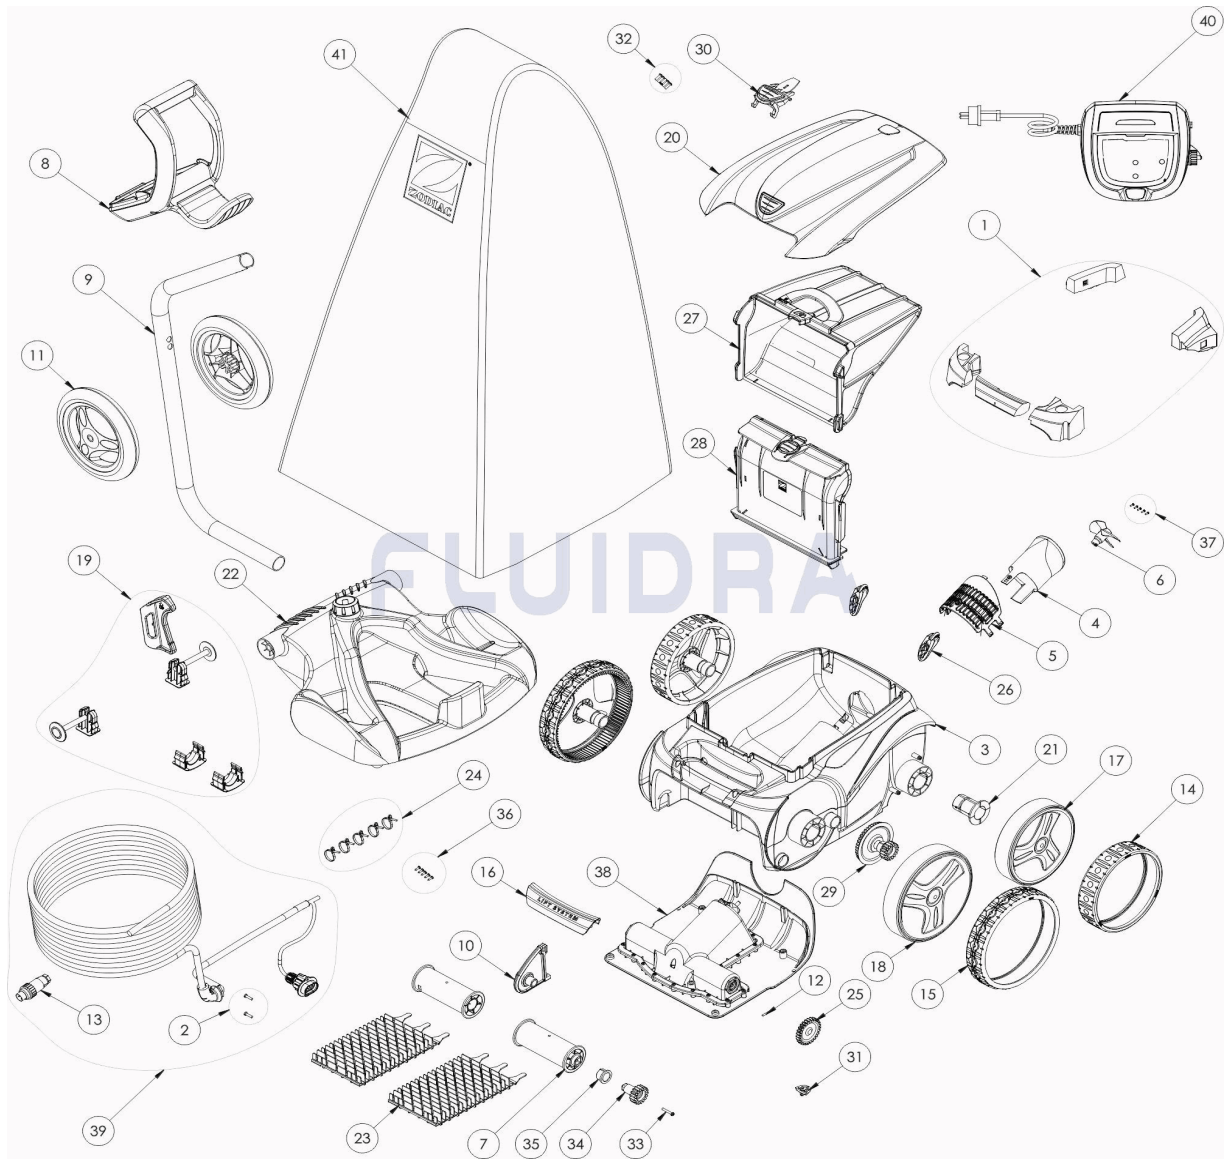

CODICE **WR000030**

DESCRIZIONE: **RV 4460**

ITALIANO

POS	CODICE	DESCRIZIONE	QUANTITA'	POS	CODICE	DESCRIZIONE	QUANTITA'
1	R0539700	FLOTTANTE COMPLETO	1	16	R0636501	MANIGLIA RAL9022 LS	1
2	R0608500	VITE 4*16 MM A4 (*5)	1	17	R0636101	CERCHIO PICCOLO PMS2915 ZODIAC	2
3	R0589101	GUSCIO COMPLETO 2WD II BIANCO	1	18	R0636002	CERCHIO GRANDE PMS2915 ZODIAC	2
4	R0517500	GUIDA FLUSSO	1	19	R0564900	PEZZI ACCESSORI CARRELLO	1
5	R0517600	GRIGLIA	1	20	R0638200	PORTELLO RV4460	1
6	R0517000	ELICA	1	21	R0636700	CUSCINETTO RUOTA ZODIAC	4
7	R0517400	SUPPORTO SPAZZOLA (*2)	1	22	R0564800	BASE CARRELLO	1
8	R0565000	MANIGLIA CARRELLO	1	23	R0635901	SPAZZOLA TIPO 1 PMS2915 ZODIAC (*2)	1
9	R0565200	TUBO CARRELLO	1	24	R0567900	SET 5 PINZE PER FLOTTANTI	1
10	R0518701	PONTICELLO SPAZZOLA BIANCA	1	25	R0518800	KIT 2 PIGNONE 27 DENTI	1
11	R0565100	RUOTE CARRELLO (*2)	1	26	R0518100	PARAURTI A ROTELLA (*2)	1
12	R0567800	COPIGLIA 3*16 MM (*5)	1	27	R0636600	FILTRO DETRITI SOTTILI	1
13	R0565600	CONNETTORE CAVO	1	28	R0517700	SUPPORTO FILTRO V	1