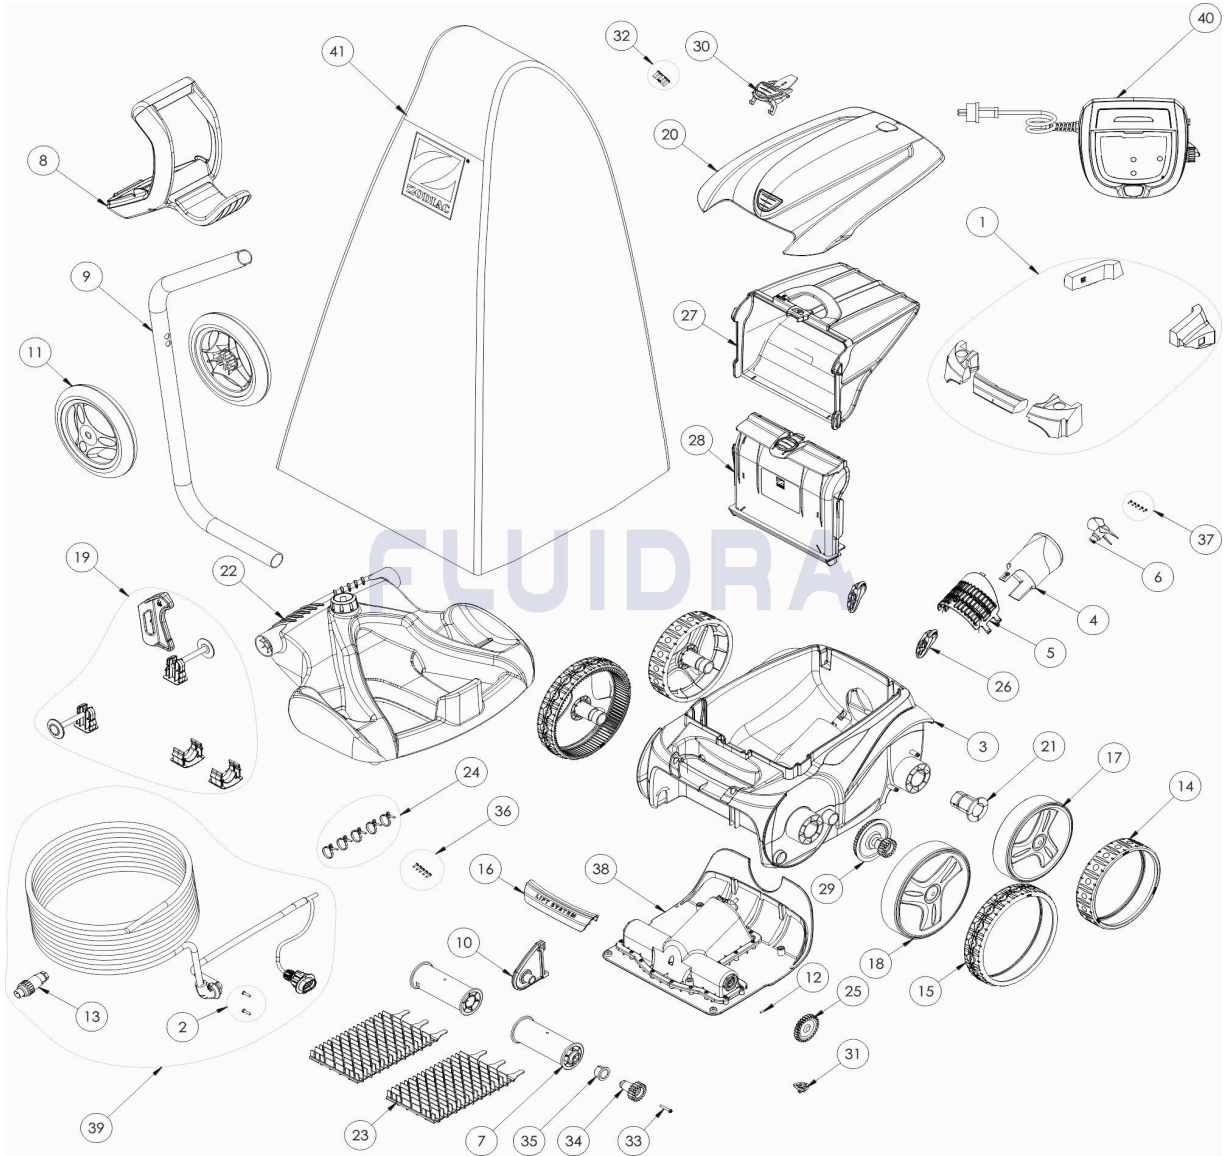

CODE **WR000030**

DESCRIPTION: **RV 4460**

ENGLISH

POS	CODE	DESCRIPTION	QUANTITY	POS	CODE	DESCRIPTION	QUANTITY
1	R0539700	FLOAT	1	16	R0636501	HANDLE RAL9022 LS	1
2	R0608500	SCREW 4*16MM (set of 5)	1	17	R0636101	RIM REAR PMS2915 ZODIAC	2
3	R0589101	MAIN BODY 2WD II WHITE	1	18	R0636002	RIM LARGE PMS2915 ZODIAC	2
4	R0517500	FLOW OUTLET	1	19	R0564900	TROLLEY ACCESSORIES	1
5	R0517600	MOTOR SCREEN	1	20	R0638200	COVER RV4460	1
6	R0517000	PROPELLER	1	21	R0636700	WHEEL BUSHING ZODIAC	4
7	R0517400	BRUSH ROLLER	1	22	R0564800	TROLLEY BASE	1
8	R0565000	TROLLEY HANDLE	1	23	R0635901	BRUSH TYPE 1 PMS2915 ZODIAC (*2)	1
9	R0565200	TROLLEY TUBE	1	24	R0567900	FLOATING CABLE CLAMP (SET OF 5)	1
10	R0518701	ROLLER SUPPORT WHITE	1	25	R0518800	DRIVE GEAR (SET OF 2)	1
11	R0565100	TROLLEY WHEELS (*2)	1	26	R0518100	ROLLER (SET OF 2)	1
12	R0567800	MOTOR BLOCK SHAFT PIN (SET OF 5)	1	27	R0636600	FINE FILTER V	1
13	R0565600	FLOATING CABLE PLUG	1	28	R0517700	FILTER CANISTER SUPPORT	1