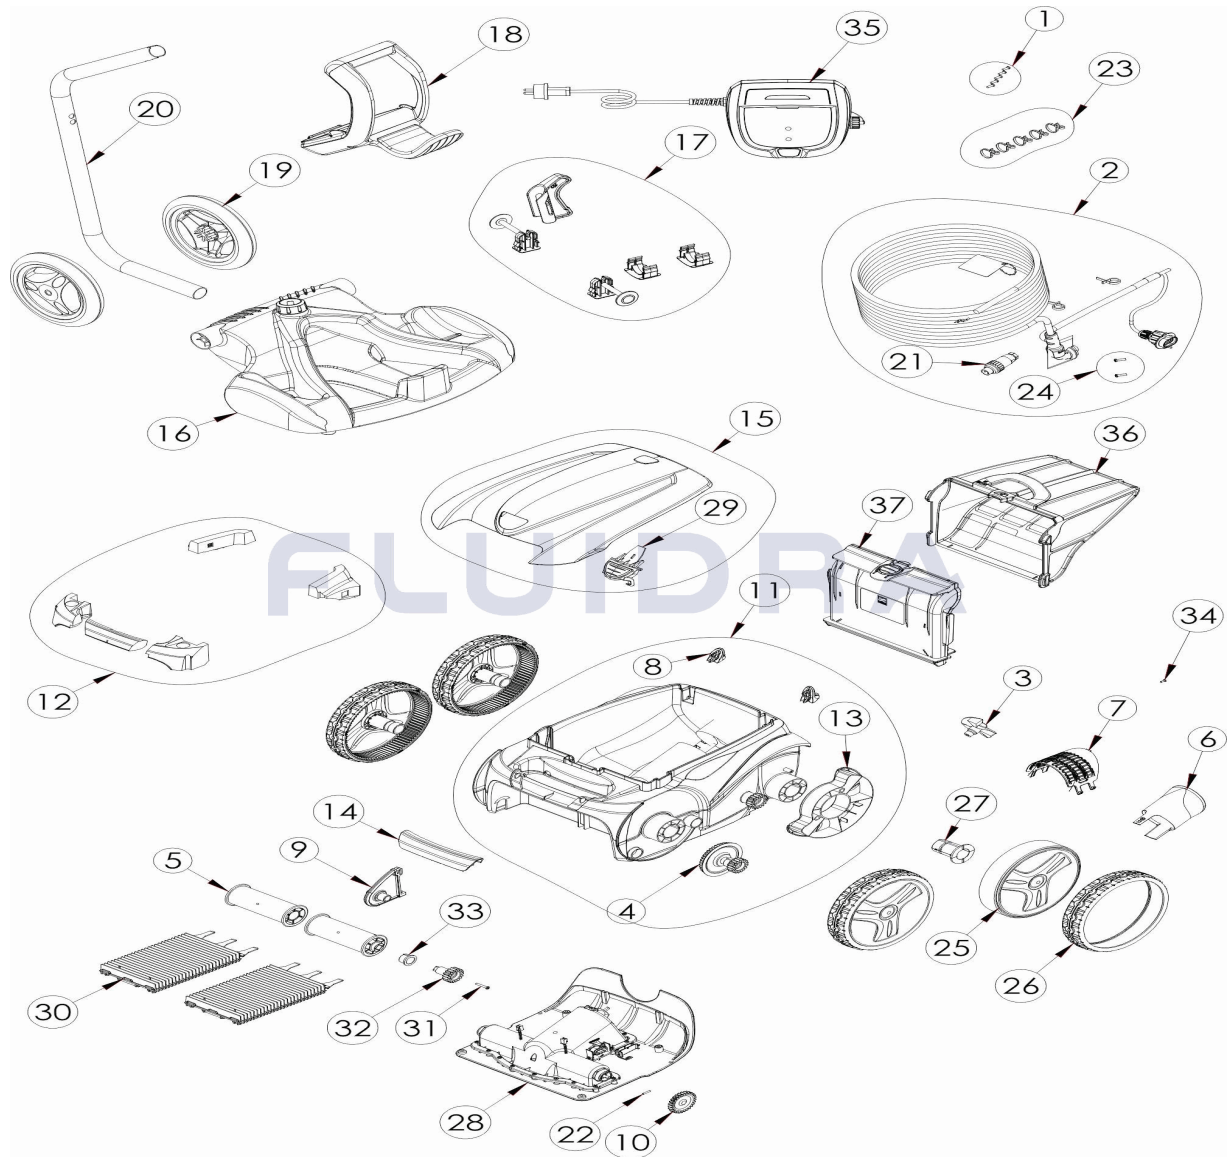

CODE **WR000161**

BESCHREIBUNG: **RV 5300**

DEUTSCH

POS	CODE	BESCHREIBUNG	MENGE	POS	CODE	BESCHREIBUNG	MENGE
1	R0516700	SCHRAUBE 4 * 12 MM(SET mit 5 Stk.)	1	16	R0564800	BODENPLATTE CADDY	1
2	R0516800	SCHWIMMKABEL KOMPLETT 18M	1	17	R0564900	ZUBEHÖR CADDY	1
3	R0517000	TURBINE	1	18	R0565000	HANDGRIFF CADDY	1
4	R0517200	GETRIEBE	4	19	R0565100	RÄDER CADDY (SET mit 2 Stk.)	1
5	R0517400	BÜRSTENWALZE (SET mit 2 Stk.)	1	20	R0565200	STANDROHR FÜR CADDY	1
6	R0517500	STRÖMUNGSDÜSE	1	21	R0565600	SCHWIMMKABEL STECKER (4 PTS)	1
7	R0517600	SCHUTZGITTER	1	22	R0567800	SPLINT FÜR KREUZAPPENANTRIEB (SET	1
8	R0518100	STOSSFÄNGER MIT ROLLER (SET mit 2 Stk.)	1	23	R0567900	KLEMME FÜR SCHWIMMKABEL (SET mit 5 Stk.)	1
9	R0518700	BÜRSTENANKER, BLAU	1	24	R0608500	SCHRAUBE 4 * 16 MM, A4 (SET mit 5 Stk.)	1
10	R0518800	ZAHNRAD 27 ZÄHNE (SET mit 2 Stk.)	1	25	R0636000	FELGE GROß, VORNE, SCHWARZ	4
11	R0539200	GEHÄUSE, BLAU (4WD)	1	26	R0636200	REIFEN GROß RAL9022 (4WD)	4
12	R0539700	SCHWIMMKÖRPER, KOMPLETT EC	1	27	R0636700	RADBÜCHSE EC	4
13	R0540300	RADSCHUTZBLENDE	2	28	R0638000	MOTORBLOCK TYP C	1