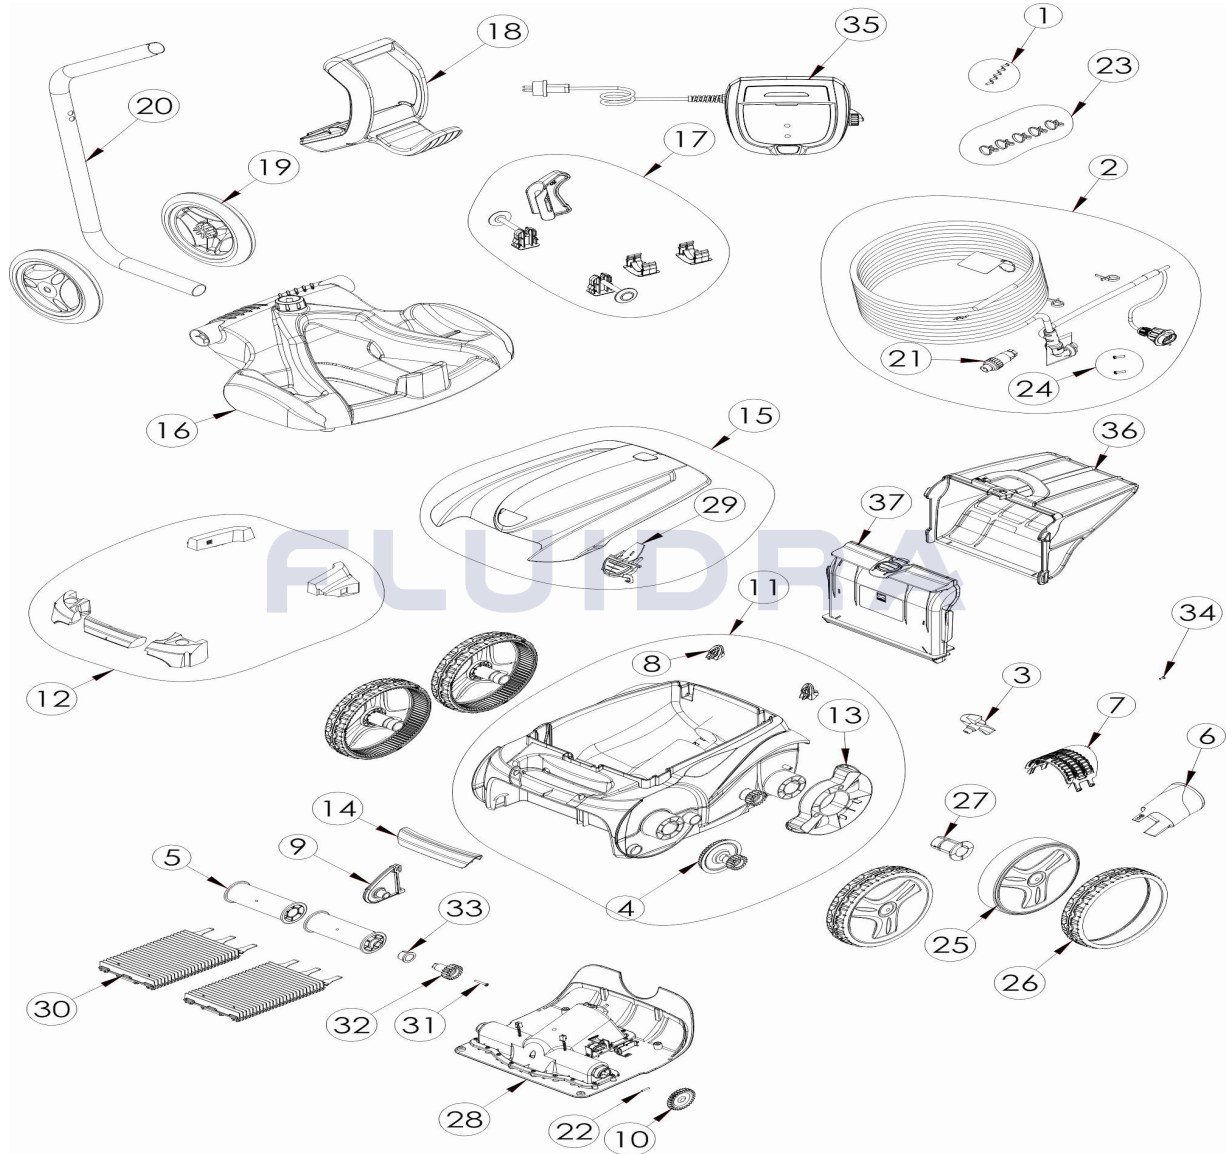

CODE **WR000161**

 DESCRIPTION: **RV 5300**

FRANCAIS

POS	CODE	DESCRIPTION	QUANTITE	POS	CODE	DESCRIPTION	QUANTITE
1	R0516700	VIS 4*12 MM (X5)	1	16	R0564800	EMBASE CHARIOT	1
2	R0516800	CABLE FLOTTANT 18M	1	17	R0564900	PIECES ACCESSOIRE CHARIOT	1
3	R0517000	HELICE V	1	18	R0565000	POIGNEE CHARIOT	1
4	R0517200	TRANSMISSION	4	19	R0565100	ROUES CHARIOT (*2)	1
5	R0517400	SUPPORT BROSSE (*2)	1	20	R0565200	TUBE CHARIOT	1
6	R0517500	GUIDE FLUX	1	21	R0565600	CONNECTEUR 4 PTS	1
7	R0517600	GRILLE MOTEUR	1	22	R0567800	GOUPILLE 3*16 MM (*5)	1
8	R0518100	BUMPER A ROULETTE(*2)	1	23	R0567900	LIEN SERRAGE CABLE FLOTT (*5)	1
9	R0518700	PONTET BROSSE BLEUE	1	24	R0608500	VIS 4*16 MM A4 (*5)	1
10	R0518800	PIGNON 27 DENTS (*2)	1	25	R0636000	JANTE GDE NOIRE ZODIAC	4
11	R0539200	COQUE COMPLETE 4WD BLEUE	1	26	R0636200	BANDAGE GD RAL9022 ZODIAC	4
12	R0539700	FLOTTEUR COMPLET	1	27	R0636700	PALIER ROUE ZODIAC	4
13	R0540300	PROTECTION ROUE	2	28	R0638000	BLOC MOTEUR TYPE C	1

CODE **WR000161**

DESCRIPTION: **RV 5300**

ENGLISH

POS	CODE	DESCRIPTION	QUANTITY	POS	CODE	DESCRIPTION	QUANTITY
1	R0516700	SCREWS 4*12 MM (X5)	1	16	R0564800	TROLLEY BASE	1
2	R0516800	FLOATING CABLE 18M	1	17	R0564900	TROLLEY ACCESSORIES	1
3	R0517000	PROPELLER	1	18	R0565000	TROLLEY HANDLE	1
4	R0517200	TRANSMISSION	4	19	R0565100	TROLLEY WHEELS (*2)	1
5	R0517400	BRUSH ROLLER	1	20	R0565200	TROLLEY TUBE	1
6	R0517500	FLOW OUTLET	1	21	R0565600	FLOATING CABLE PLUG	1
7	R0517600	MOTOR SCREEN	1	22	R0567800	MOTOR BLOCK SHAFT PIN (SET OF 5)	1
8	R0518100	ROLLER (SET OF 2)	1	23	R0567900	FLOATING CABLE CLAMP (SET OF 5)	1
9	R0518700	ROLLER SUPPORT	1	24	R0608500	SCREW 4*16MM (set of 5)	1
10	R0518800	DRIVE GEAR (SET OF 2)	1	25	R0636000	RIM LARGE BLACK ZODIAC	4
11	R0539200	MAIN HOUSING 4WD BLUE	1	26	R0636200	TIRE LARGE RAL9022 ZODIAC	4
12	R0539700	FLOAT	1	27	R0636700	WHEEL BUSHING ZODIAC	4
13	R0540300	COVER WHEELS PROTECTION	2	28	R0638000	MOTOR BLOCK TYPE C	1