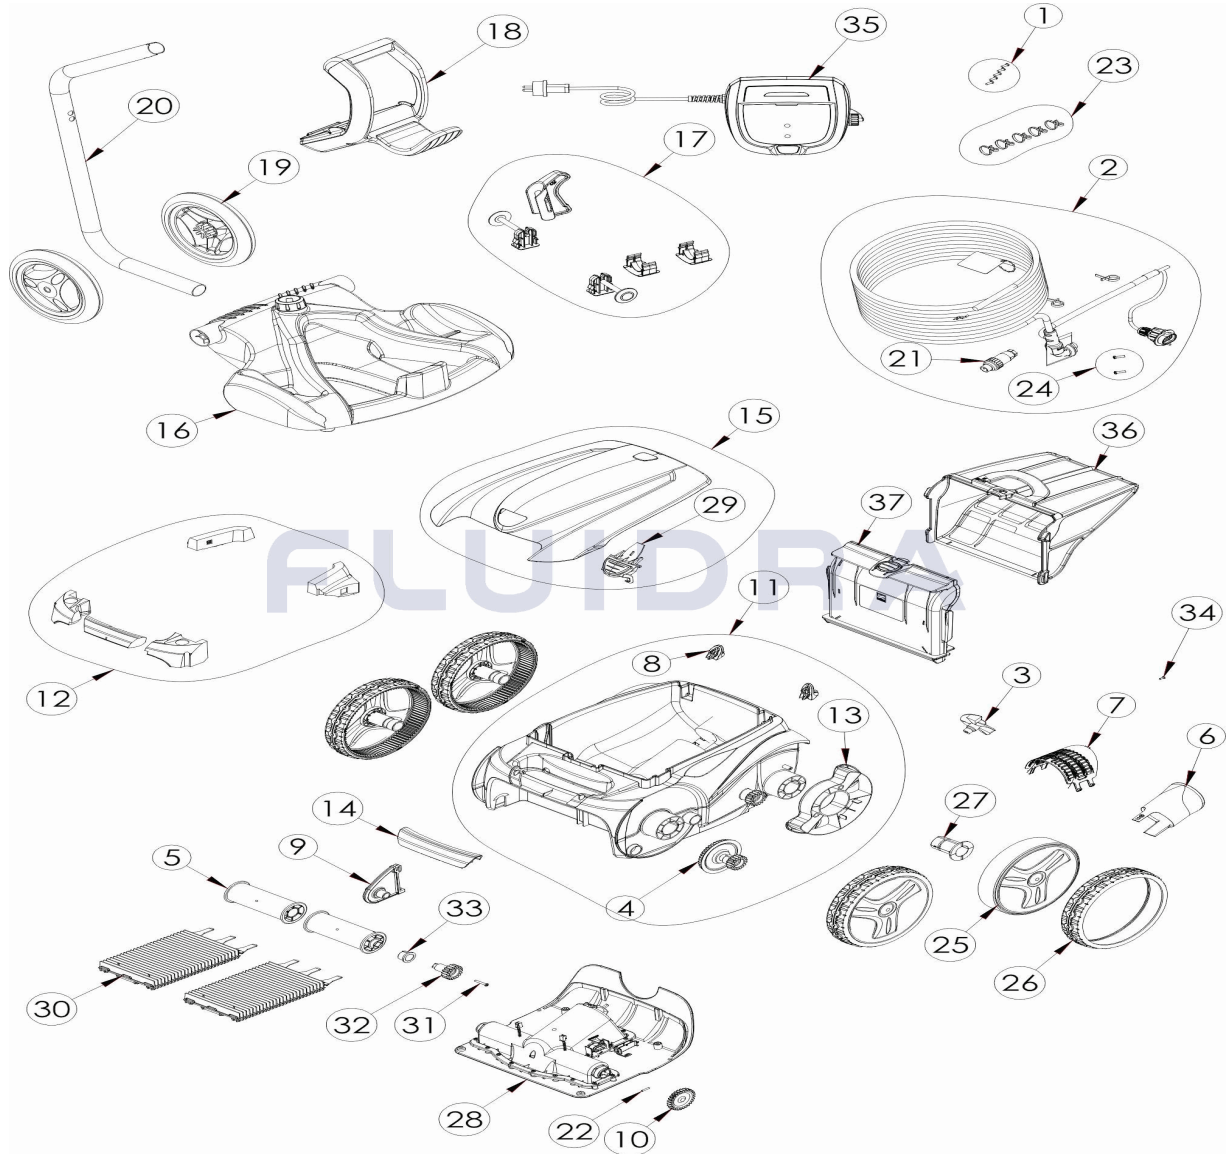

CODICE **WR000161**

DESCRIZIONE: **RV 5300**

ITALIANO

POS	CODICE	DESCRIZIONE	QUANTITA'	POS	CODICE	DESCRIZIONE	QUANTITA'
1	R0516700	VITE 4*12 MM (*5)	1	16	R0564800	BASE CARRELLO	1
2	R0516800	CAVO GALLEGGIANTE 18M	1	17	R0564900	PEZZI ACCESSORI CARRELLO	1
3	R0517000	ELICA	1	18	R0565000	MANIGLIA CARRELLO	1
4	R0517200	TRASMISSIONE	4	19	R0565100	RUOTE CARRELLO (*2)	1
5	R0517400	SUPPORTO SPAZZOLA (*2)	1	20	R0565200	TUBO CARRELLO	1
6	R0517500	GUIDA FLUSSO	1	21	R0565600	CONNETTORE CAVO	1
7	R0517600	GRIGLIA	1	22	R0567800	COPIGLIA 3*16 MM (*5)	1
8	R0518100	PARAURTI A ROTELLA (*2)	1	23	R0567900	SET 5 PINZE PER FLOTTANTI	1
9	R0518700	PONTICELLO SPAZZOLA BLU	1	24	R0608500	VITE 4*16 MM A4 (*5)	1
10	R0518800	KIT 2 PIGNONE 27 DENTI	1	25	R0636000	CERCHIO GRANDE NERO ZODIAC	4
11	R0539200	SCOCCA COMPLETA	1	26	R0636200	GOMMA GRANDE RAL9022 ZODIAC	4
12	R0539700	FLOTTANTE COMPLETO	1	27	R0636700	CUSCINETTO RUOTA ZODIAC	4
13	R0540300	PROTEZIONE RUOTA	2	28	R0638000	BLOCCO MOTORE TIPO C	1