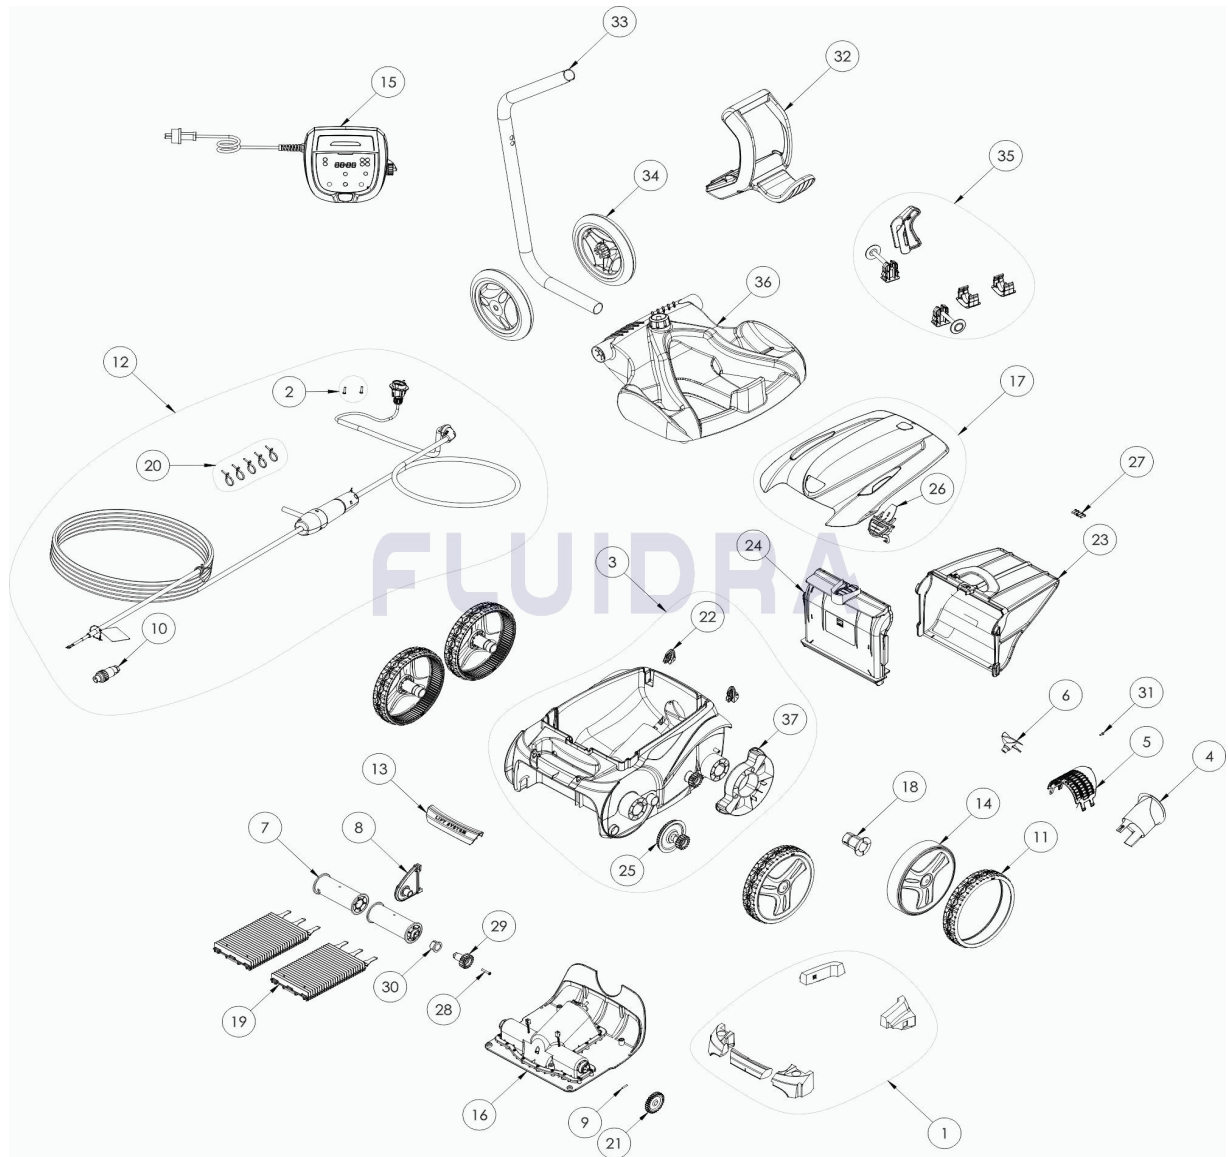

CODICE **WR000107**

DESCRIZIONE: **RV 5400 SW**

ITALIANO

POS	CODICE	DESCRIZIONE	QUANTITA'	POS	CODICE	DESCRIZIONE	QUANTITA'
1	R0539700	FLOTTANTE COMPLETO	1	16	R0638000	BLOCCO MOTORE TIPO C	1
2	R0608500	VITE 4*16 MM A4 (*5)	1	17	R0595900	PORTELLO BLU DECO	1
3	R0539200	SCOCCA COMPLETA	1	18	R0636700	CUSCINETTO RUOTA ZODIAC	4
4	R0517500	GUIDA FLUSSO	1	19	R0638800	SPAZZOLA TIPO 2R9022 ZODIAC (*2)	1
5	R0517600	GRIGLIA	1	20	R0567900	SET 5 PINZE PER FLOTTANTI	1
6	R0517000	ELICA	1	21	R0518800	KIT 2 PIGNONE 27 DENTI	1
7	R0517400	SUPPORTO SPAZZOLA (*2)	1	22	R0518100	PARAURTI A ROTELLA (*2)	1
8	R0518700	PONTICELLO SPAZZOLA BLU	1	23	R0636600	FILTRO DETRITI SOTTILI	1
9	R0567800	COPIGLIA 3*16 MM (*5)	1	24	R0517700	SUPPORTO FILTRO V	1
10	R0565800	CONNETTORE CAVO	1	25	R0517200	TRASMISSIONE	4
11	R0636200	GOMMA GRANDE RAL9022 ZODIAC	4	26	R0638700	BLOCCO IMPUGNATURA COPERCHIO PMS	1
12	R0726800	CAVO GALLEGGIANTE SWIVEL 18M	1	27	R0516700	VITE 4*12 MM (*5)	1
13	R0636501	MANIGLIA RAL9022 LS	1	28	R0638900	VITE 4*25 MM (*5)	1