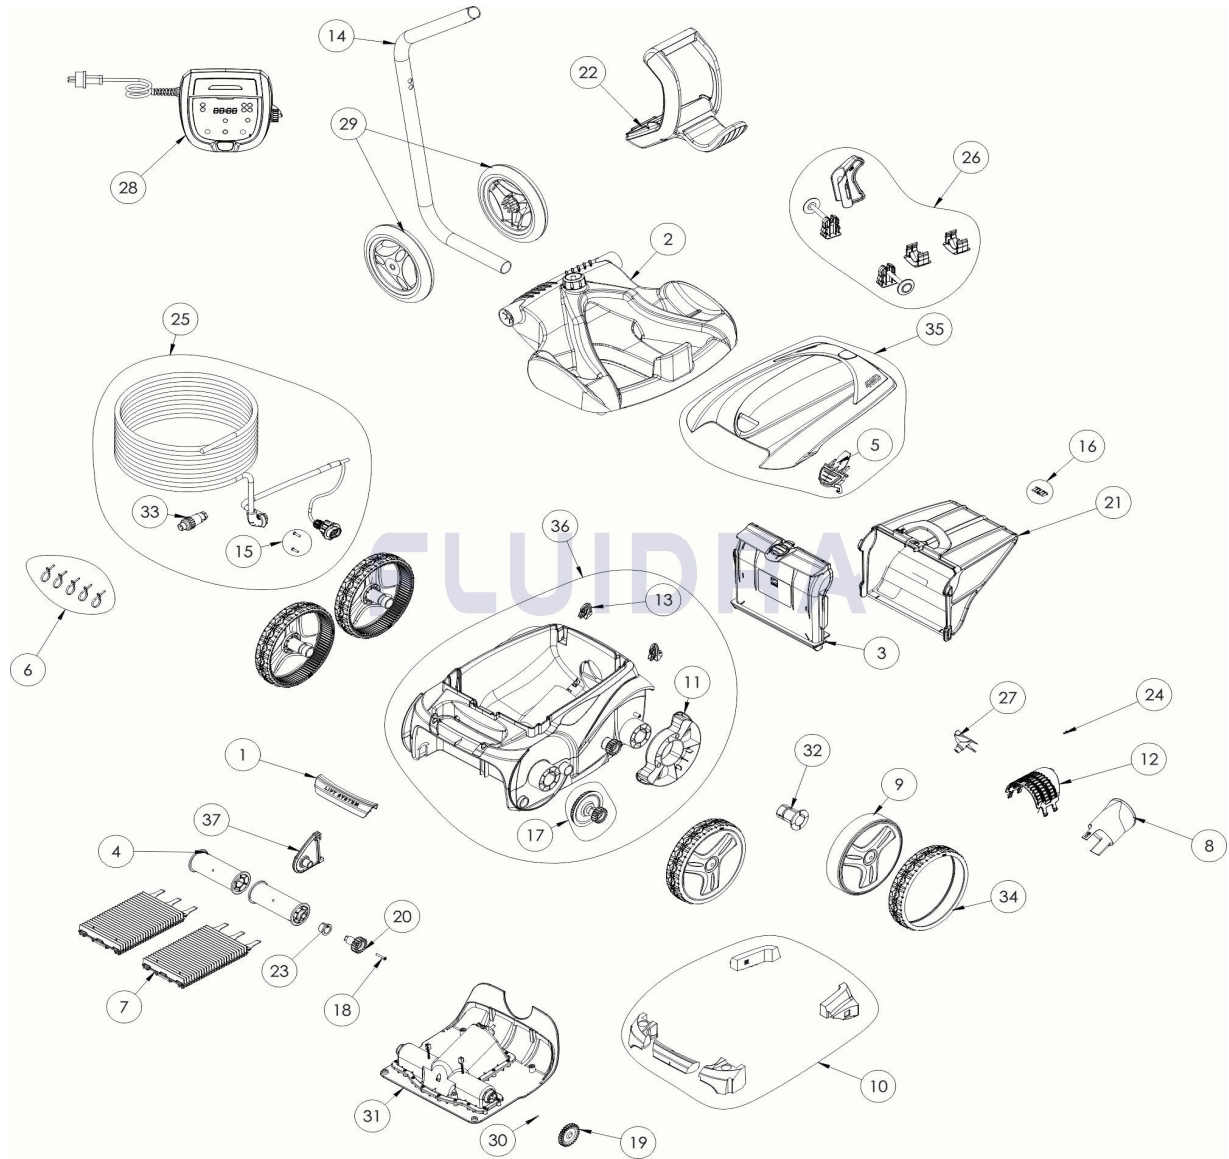

CODICE **WR000034**

DESCRIZIONE: **RV 5470**

ITALIANO

POS	CODICE	DESCRIZIONE	QUANTITA'	POS	CODICE	DESCRIZIONE	QUANTITA'
1	R0636501	MANIGLIA RAL9022 LS	1	16	R0516700	VITE 4*12 MM (*5)	1
2	R0564800	BASE CARRELLO	1	17	R0517200	TRASMISSIONE	4
3	R0517700	SUPPORTO FILTRO V	1	18	R0638900	VITE 4*25 MM (*5)	1
4	R0517400	SUPPORTO SPAZZOLA (*2)	1	19	R0518800	KIT 2 PIGNONE 27 DENTI	1
5	R0638700	BLOCCO IMPUGNATURA COPERCHIO PMS	1	20	R0639000	KIT 2 PIGNONE 17 DENTI	1
6	R0567900	SET 5 PINZE PER FLOTTANTI	1	21	R0636600	FILTRO DETRITI SOTTILI	1
7	R0638800	SPAZZOLA TIPO 2R9022 ZODIAC (*2)	1	22	R0565000	MANIGLIA CARRELLO	1
8	R0517500	GUIDA FLUSSO	1	23	R0639100	CUSCINETTO ESTERIORE (*2)	1
9	R0636001	CERCHIO GRANDE R9022 ZODIAC	4	24	R0639200	KIT 5 VITI 2.9*9.5 MM	1
10	R0539700	FLOTTANTE COMPLETO	1	25	R0516800	CAVO GALLEGGIANTE 18M	1
11	R0540300	PROTEZIONE RUOTA	2	26	R0564900	PEZZI ACCESSORI CARRELLO	1
12	R0517600	GRIGLIA	1	27	R0517000	ELICA	1
13	R0518100	PARAURTI A ROTELLA (*2)	1	28	R0637100	QUADRO COMANDI TIPO 3V	1