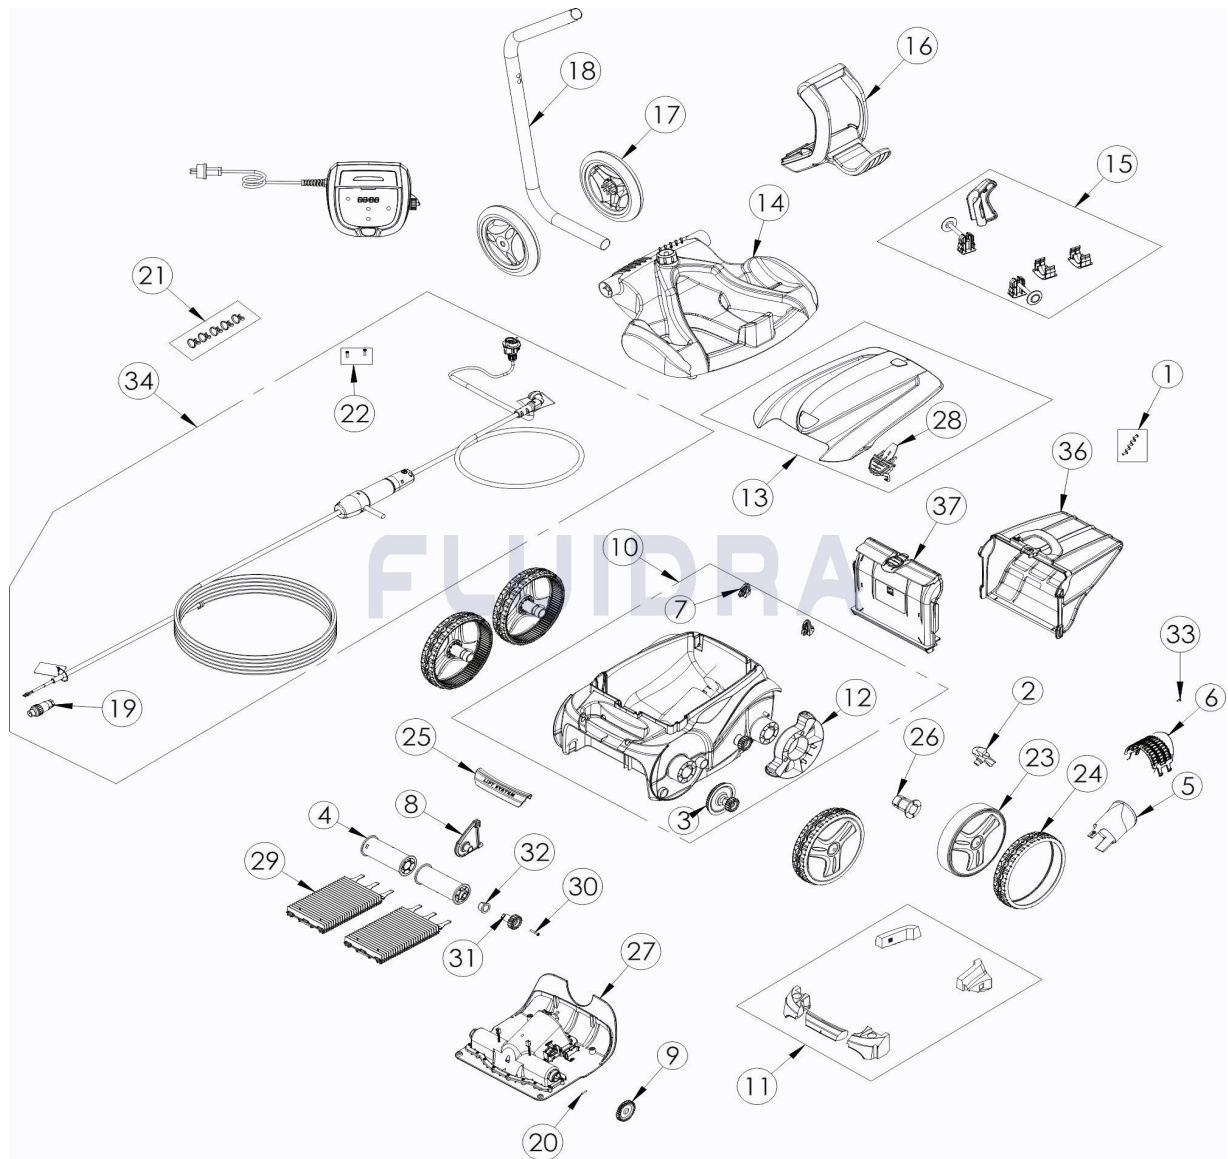

CODICE **WR000160**

DESCRIZIONE: **RV 5480IQ**

ITALIANO

POS	CODICE	DESCRIZIONE	QUANTITA'	POS	CODICE	DESCRIZIONE	QUANTITA'
1	R0516700	VITE 4*12 MM (*5)	1	16	R0565000	MANIGLIA CARRELLO	1
2	R0517000	ELICA	1	17	R0565100	RUOTE CARRELLO (*2)	1
3	R0517200	TRASMISSIONE	4	18	R0565200	TUBO CARRELLO	1
4	R0517400	SUPPORTO SPAZZOLA (*2)	1	19	R0565600	CONNETTORE CAVO	1
5	R0517500	GUIDA FLUSSO	1	20	R0567800	COPIGLIA 3*16 MM (*5)	1
6	R0517600	GRIGLIA	1	21	R0567900	SET 5 PINZE PER FLOTTANTI	1
7	R0518100	PARAURTI A ROTELLA (*2)	1	22	R0608500	VITE 4*16 MM A4 (*5)	1
8	R0518700	PONTICELLO SPAZZOLA BLU	1	23	R0636000	CERCHIO GRANDE NERO ZODIAC	4
9	R0518800	KIT 2 PIGNONE 27 DENTI	1	24	R0636200	GOMMA GRANDE RAL9022 ZODIAC	4
10	R0539200	SCOCCA COMPLETA	1	25	R0636501	MANIGLIA RAL9022 LS	1
11	R0539700	FLOTTANTE COMPLETO	1	26	R0636700	CUSCINETTO RUOTA ZODIAC	4
12	R0540300	PROTEZIONE RUOTA	2	27	R0638100	BLOCCO MOTORE TIPO D	1
13	R0544700	PORTELLO BLU	1	28	R0638700	BLOCCO IMPUGNATURA COPERCHIO PMS	1