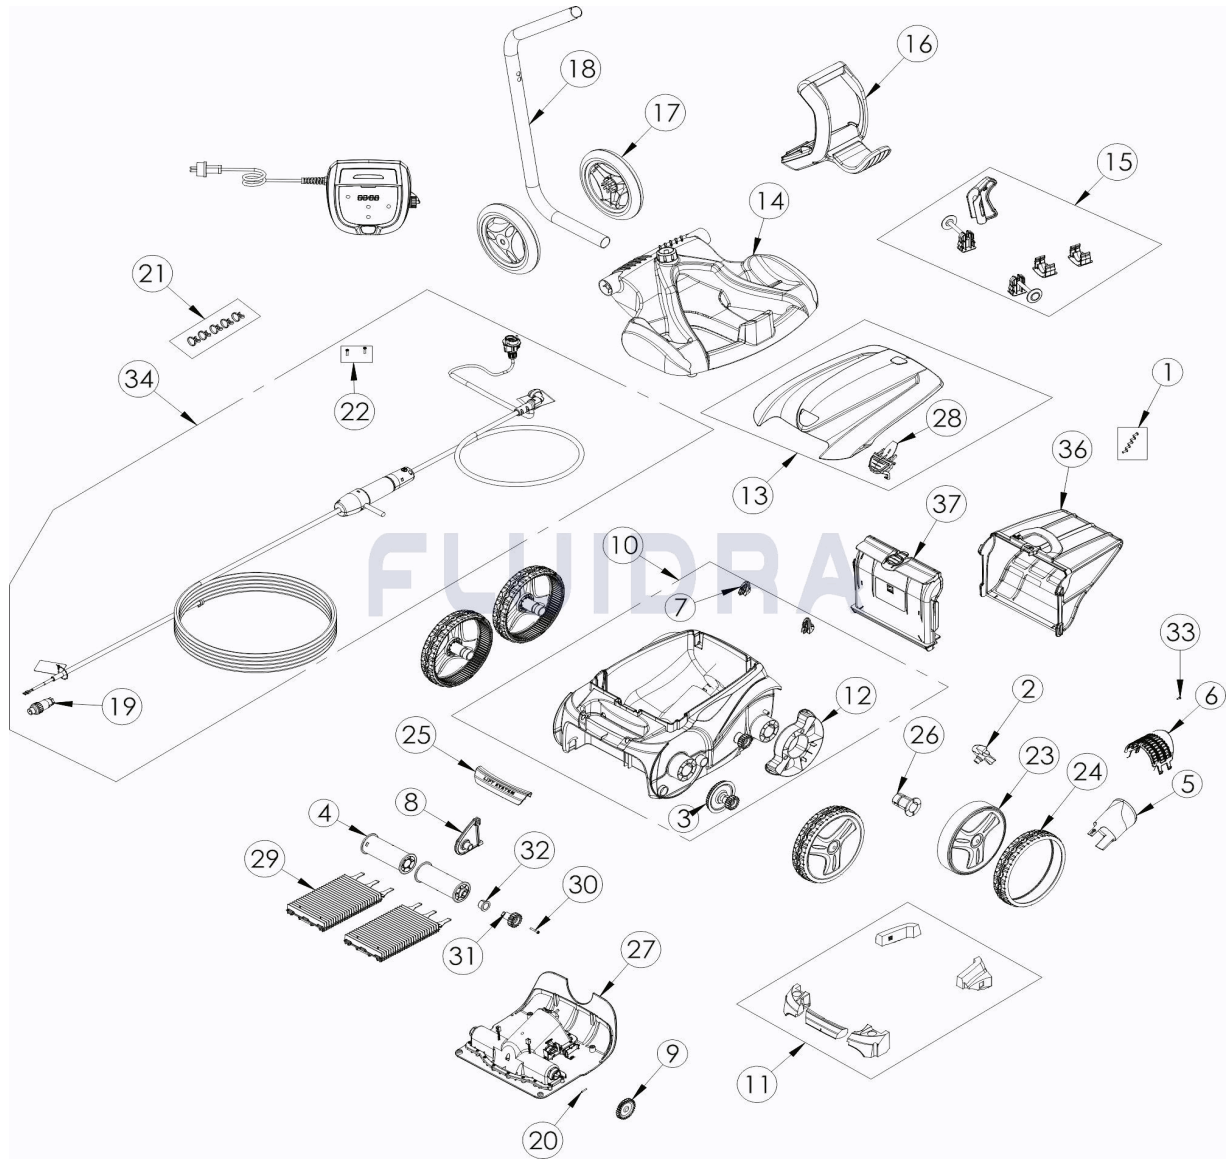

CODE **WR000160**

DESCRIPTION: **RV 5480IQ**

ENGLISH

POS	CODE	DESCRIPTION	QUANTITY	POS	CODE	DESCRIPTION	QUANTITY
1	R0516700	SCREWS 4*12 MM (X5)	1	16	R0565000	TROLLEY HANDLE	1
2	R0517000	PROPELLER	1	17	R0565100	TROLLEY WHEELS (*2)	1
3	R0517200	TRANSMISSION	4	18	R0565200	TROLLEY TUBE	1
4	R0517400	BRUSH ROLLER	1	19	R0565600	FLOATING CABLE PLUG	1
5	R0517500	FLOW OUTLET	1	20	R0567800	MOTOR BLOCK SHAFT PIN (SET OF 5)	1
6	R0517600	MOTOR SCREEN	1	21	R0567900	FLOATING CABLE CLAMP (SET OF 5)	1
7	R0518100	ROLLER (SET OF 2)	1	22	R0608500	SCREW 4*16MM (set of 5)	1
8	R0518700	ROLLER SUPPORT	1	23	R0636000	RIM LARGE BLACK ZODIAC	4
9	R0518800	DRIVE GEAR (SET OF 2)	1	24	R0636200	TIRE LARGE RAL9022 ZODIAC	4
10	R0539200	MAIN HOUSING 4WD BLUE	1	25	R0636501	HANDLE RAL9022 LS	1
11	R0539700	FLOAT	1	26	R0636700	WHEEL BUSHING ZODIAC	4
12	R0540300	COVER WHEELS PROTECTION	2	27	R0638100	MOTOR BLOCK TYPE D	1
13	R0544700	HOOD BLUE	1	28	R0638700	COVER LATCH GRIP PMS108	1