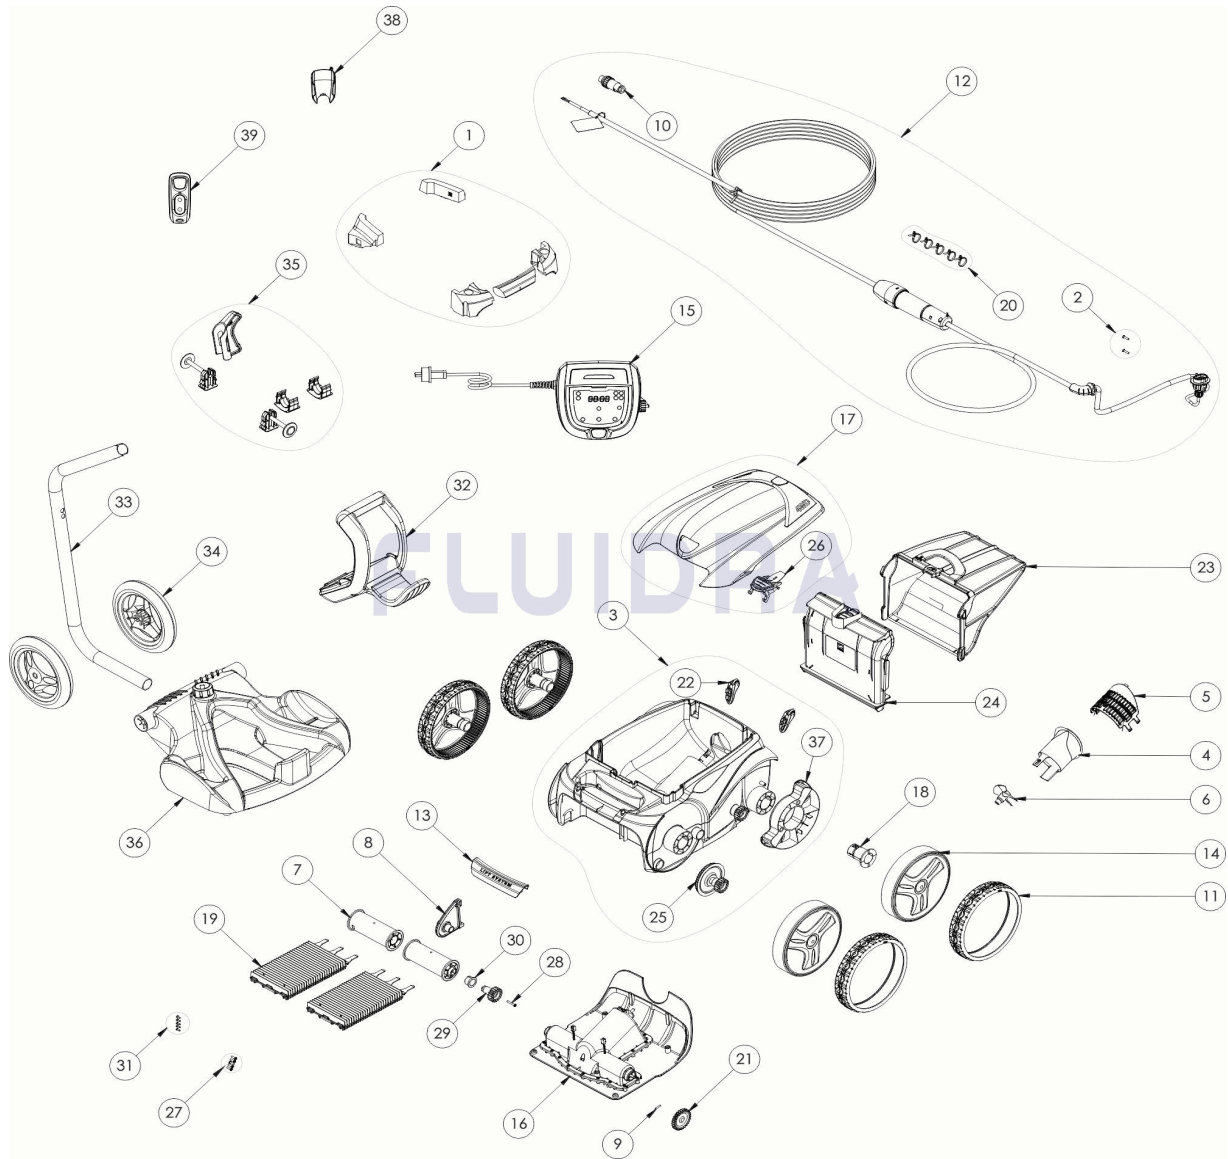

CODICE **WR000064**

DESCRIZIONE: **RV 5600**

ITALIANO

POS	CODICE	DESCRIZIONE	QUANTITA'	POS	CODICE	DESCRIZIONE	QUANTITA'
1	R0539700	FLOTTANTE COMPLETO	1	16	R0638100	BLOCCO MOTORE TIPO D	1
2	R0608500	VITE 4*16 MM A4 (*5)	1	17	R0596000	ALETTONE PORTELLO BLU	1
3	R0539200	SCOCCA COMPLETA	1	18	R0636700	CUSCINETTO RUOTA ZODIAC	1
4	R0517500	GUIDA FLUSSO	1	19	R0638800	SPAZZOLA TIPO 2R9022 ZODIAC (*2)	1
5	R0517600	GRIGLIA	1	20	R0567900	SET 5 PINZE PER FLOTTANTI	1
6	R0517000	ELICA	1	21	R0518800	KIT 2 PIGNONE 27 DENTI	1
7	R0517400	SUPPORTO SPAZZOLA (*2)	1	22	R0518100	PARAURTI A ROTELLA (*2)	1
8	R0518700	PONTICELLO SPAZZOLA BLU	1	23	R0636600	FILTRO DETRITI SOTTILI	1
9	R0567800	COPIGLIA 3*16 MM (*5)	1	24	R0517700	SUPPORTO FILTRO V	1
10	R0565600	CONNETTORE CAVO	1	25	R0517200	TRASMISSIONE	1
11	R0636200	GOMMA GRANDE RAL9022 ZODIAC	1	26	R0638700	BLOCCO IMPUGNATURA COPERCHIO PMS	1
12	R0713200	CAVO GALLEGGIANTE 25M	1	27	R0516700	VITE 4*12 MM (*5)	1
13	R0636501	MANIGLIA RAL9022 LS	1	28	R0638900	VITE 4*25 MM (*5)	1