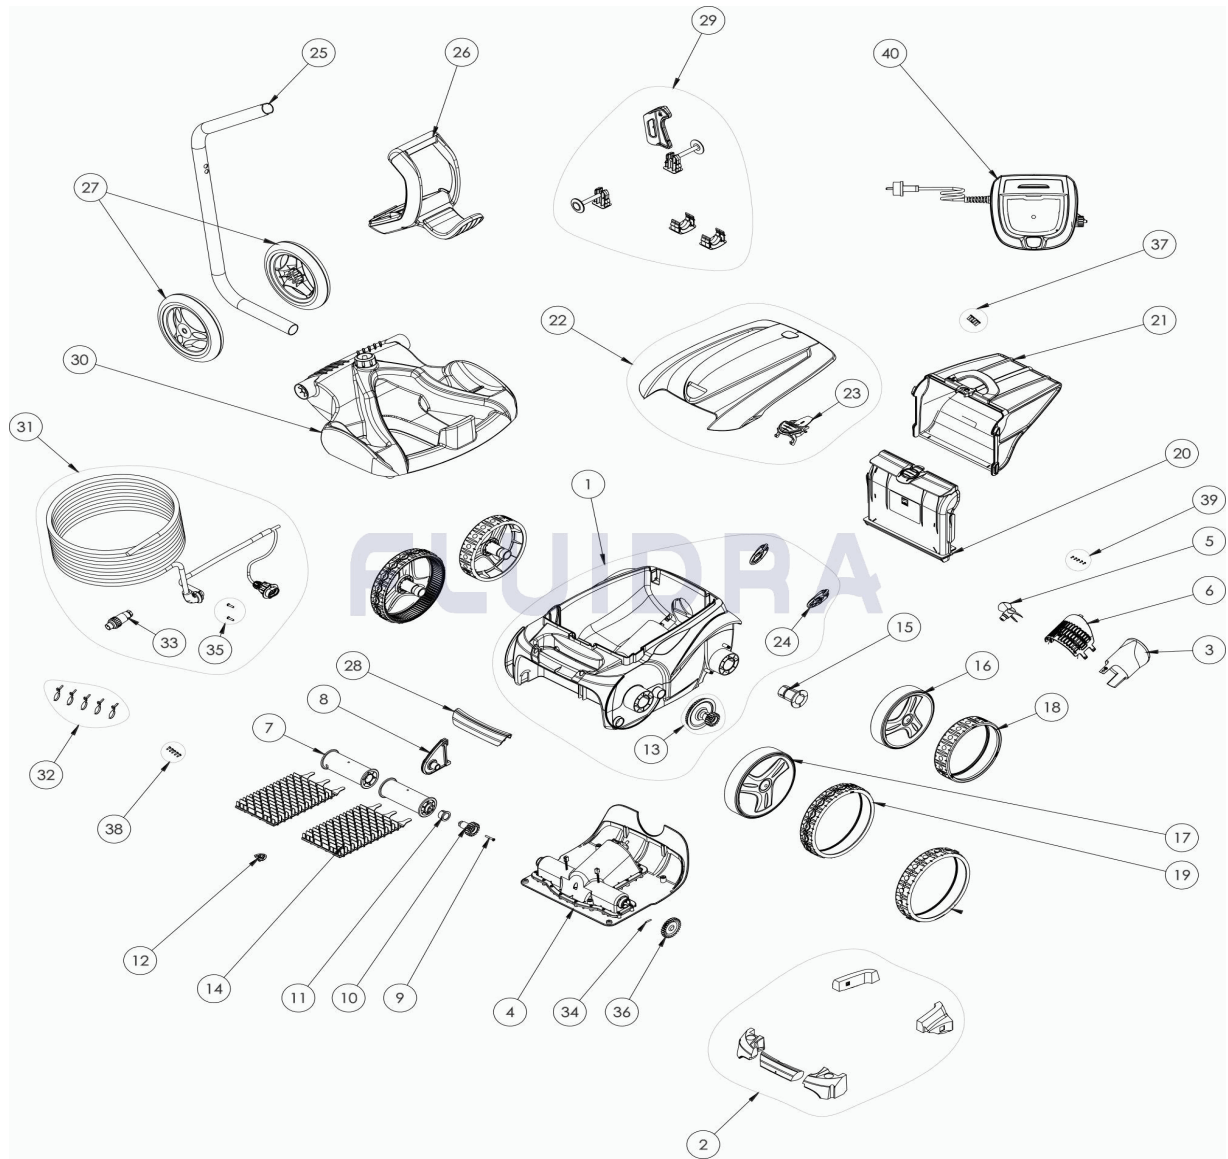

CODICE **WR000024**

DESCRIZIONE: **OV 3400**

ITALIANO

POS	CODICE	DESCRIZIONE	QUANTITA'	POS	CODICE	DESCRIZIONE	QUANTITA'
1	R0589102	SCOCCA COMPLETA 2WD II GRIGIA	1	16	R0636102	CERCHIO PICCOLO GRIGIO ZODIAC	2
2	R0539700	FLOTTANTE COMPLETO	1	17	R0636003	CERCHIO GRANDE GRIGIO ZODIAC	2
3	R0517500	GUIDA FLUSSO	1	18	R0636300	GOMMA POSTERIORE NERA ZODIAC	2
4	R0637800	BLOCCO MOTORE TIPO A	1	19	R0636201	GOMMA GRANDE NERA ZODIAC	2
5	R0517000	ELICA	1	20	R0517700	SUPPORTO FILTRO V	1
6	R0517600	GRIGLIA	1	21	R0636600	FILTRO DETRITI SOTTILI	1
7	R0517400	SUPPORTO SPAZZOLA (*2)	1	22	R0637700	PORTELLO OV	1
8	R0518702	PONTICELLO SPAZZOLA GRIGIA	1	23	R0638700	BLOCCO IMPUGNATURA COPERCHIO PMS	1
9	R0638900	VITE 4*25 MM (*5)	1	24	R0518100	PARAURTI A ROTELLA (*2)	1
10	R0639000	KIT 2 PIGNONE 17 DENTI	1	25	R0565200	TUBO CARRELLO	1
11	R0639100	CUSCINETTO ESTERIORE (*2)	1	26	R0565000	MANIGLIA CARRELLO	1
12	R0519000	RAMPE	1	27	R0565100	RUOTE CARRELLO (*2)	1
13	R0517200	TRASMISSIONE	2	28	R0540402	MANIGLIA GRIGIA	1