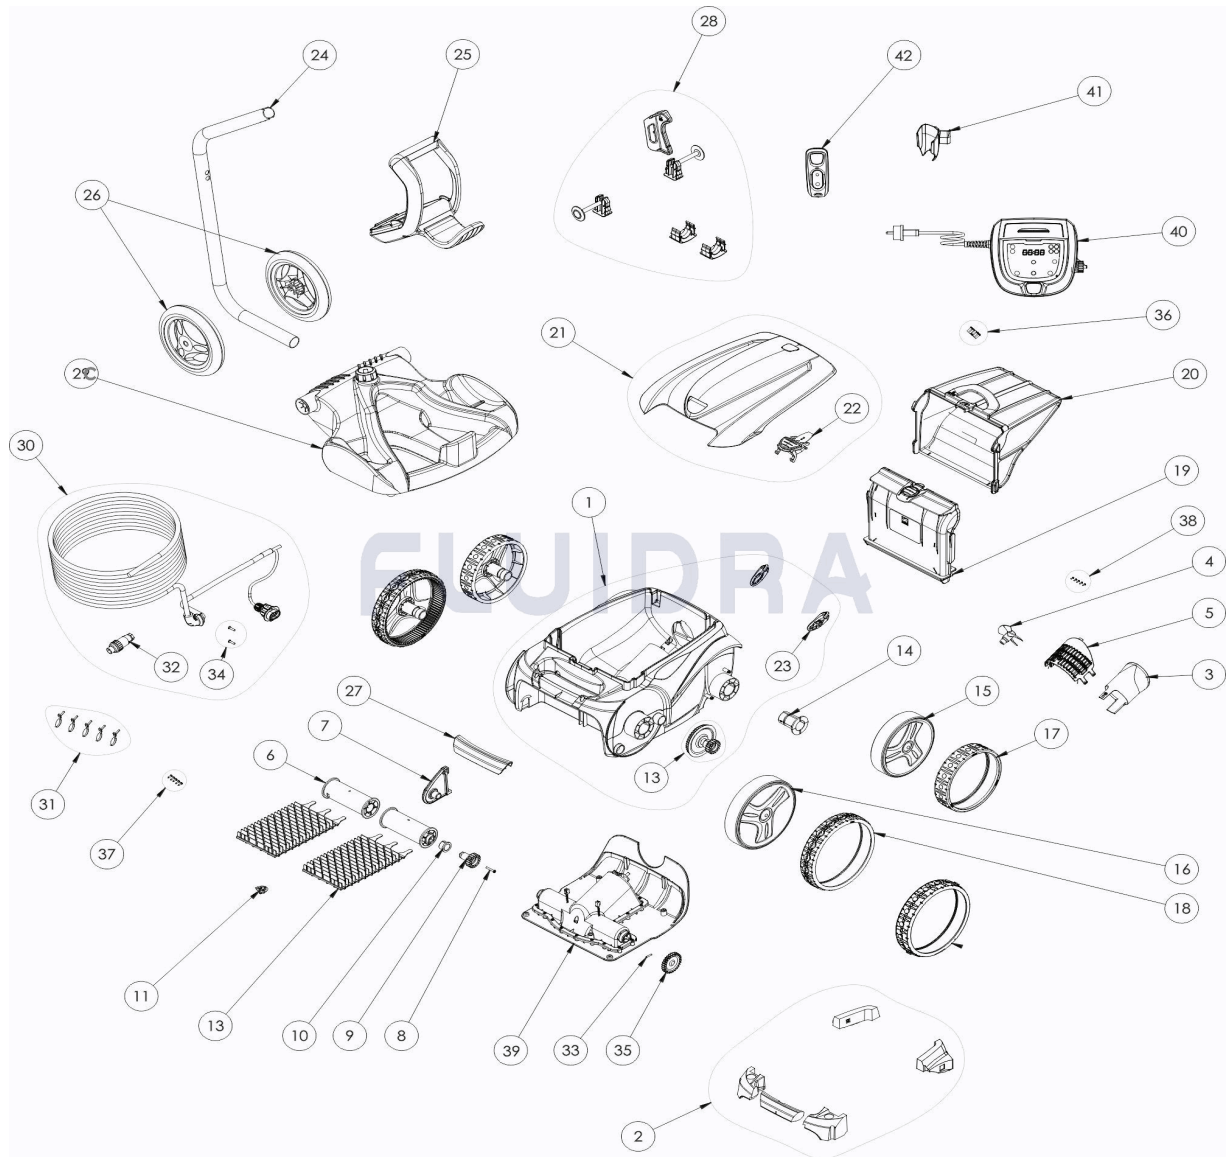

CODICE **WR000026**

DESCRIZIONE: **OV 3500**

ITALIANO

POS	CODICE	DESCRIZIONE	QUANTITA'	POS	CODICE	DESCRIZIONE	QUANTITA'
1	R0589102	SCOCCA COMPLETA 2WD II GRIGIA	1	16	R0636003	CERCHIO GRANDE GRIGIO ZODIAC	2
2	R0539700	FLOTTANTE COMPLETO	1	17	R0636300	GOMMA POSTERIORE NERA ZODIAC	2
3	R0517500	GUIDA FLUSSO	1	18	R0636201	GOMMA GRANDE NERA ZODIAC	2
4	R0517000	ELICA	1	19	R0517700	SUPPORTO FILTRO V	1
5	R0517600	GRIGLIA	1	20	R0636600	FILTRO DETRITI SOTTILI	1
6	R0517400	SUPPORTO SPAZZOLA (*2)	1	21	R0637700	PORTELLO OV	1
7	R0518702	PONTICELLO SPAZZOLA GRIGIA	1	22	R0638700	BLOCCO IMPUGNATURA COPERCHIO PMS	1
8	R0638900	VITE 4*25 MM (*5)	1	23	R0518100	PARAURTI A ROTELLA (*2)	1
9	R0639000	KIT 2 PIGNONE 17 DENTI	1	24	R0565200	TUBO CARRELLO	1
10	R0639100	CUSCINETTO ESTERIORE (*2)	1	25	R0565000	MANIGLIA CARRELLO	1
11	R0519000	RAMPE	1	26	R0565100	RUOTE CARRELLO (*2)	1
12	R0517200	TRASMISSIONE	2	27	R0540402	MANIGLIA GRIGIA	1
13	R0635902	SPAZZOLA TIPO 1PMS108 ZODIAC (*2)	1	28	R0564900	PEZZI ACCESSORI CARRELLO	1