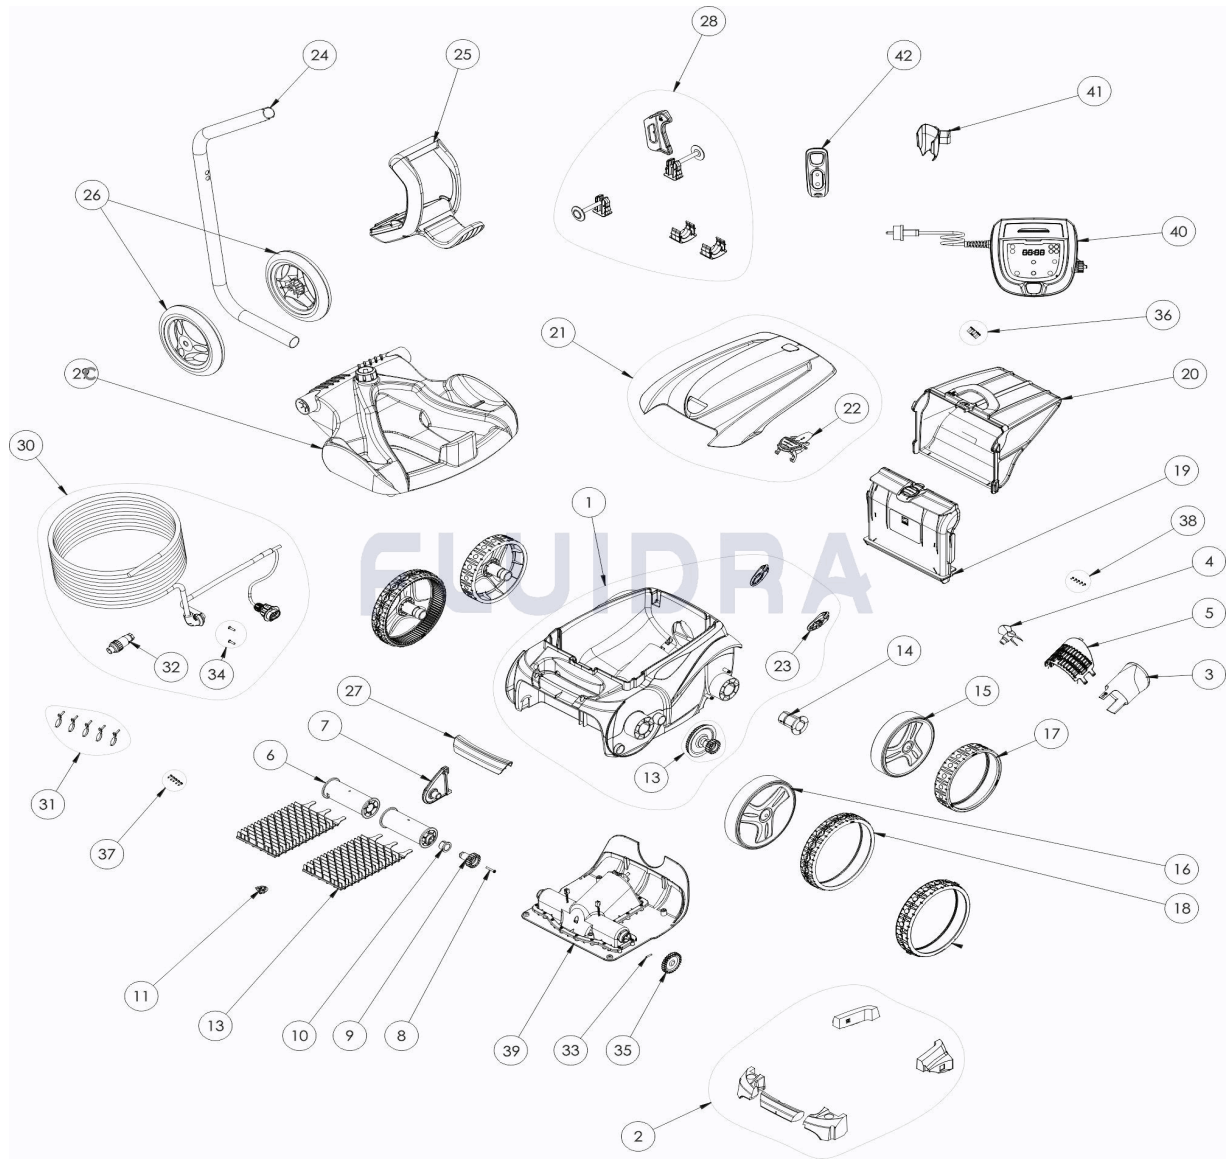

CODE **WR000026**

DESCRIPTION: **OV 3500**

ENGLISH

POS	CODE	DESCRIPTION	QUANTITY	POS	CODE	DESCRIPTION	QUANTITY
1	R0589102	MAIN BODY 2WD II GREY	1	16	R0636003	RIM LARGE GREY ZODIAC	2
2	R0539700	FLOAT	1	17	R0636300	TIRE REAR BLACK ZODIAC	2
3	R0517500	FLOW OUTLET	1	18	R0636201	TIRE LARGE BLACK ZODIAC	2
4	R0517000	PROPELLER	1	19	R0517700	FILTER CANISTER SUPPORT	1
5	R0517600	MOTOR SCREEN	1	20	R0636600	FINE FILTER V	1
6	R0517400	BRUSH ROLLER	1	21	R0637700	COVER OV	1
7	R0518702	ROLLER SUPPORT GREY	1	22	R0638700	COVER LATCH GRIP PMS108	1
8	R0638900	SCREW 4*25 MM (SET OF 5)	1	23	R0518100	ROLLER (SET OF 2)	1
9	R0639000	17 GEAR (*2)	1	24	R0565200	TROLLEY TUBE	1
10	R0639100	OUTER BEARING (*2)	1	25	R0565000	TROLLEY HANDLE	1
11	R0519000	RAMPE	1	26	R0565100	TROLLEY WHEELS (*2)	1
12	R0517200	TRANSMISSION	2	27	R0540402	HANDLE GREY	1
13	R0635902	BRUSH TYPE 1 PMS108 ZODIAC (*2)	1	28	R0564900	TROLLEY ACCESSORIES	1