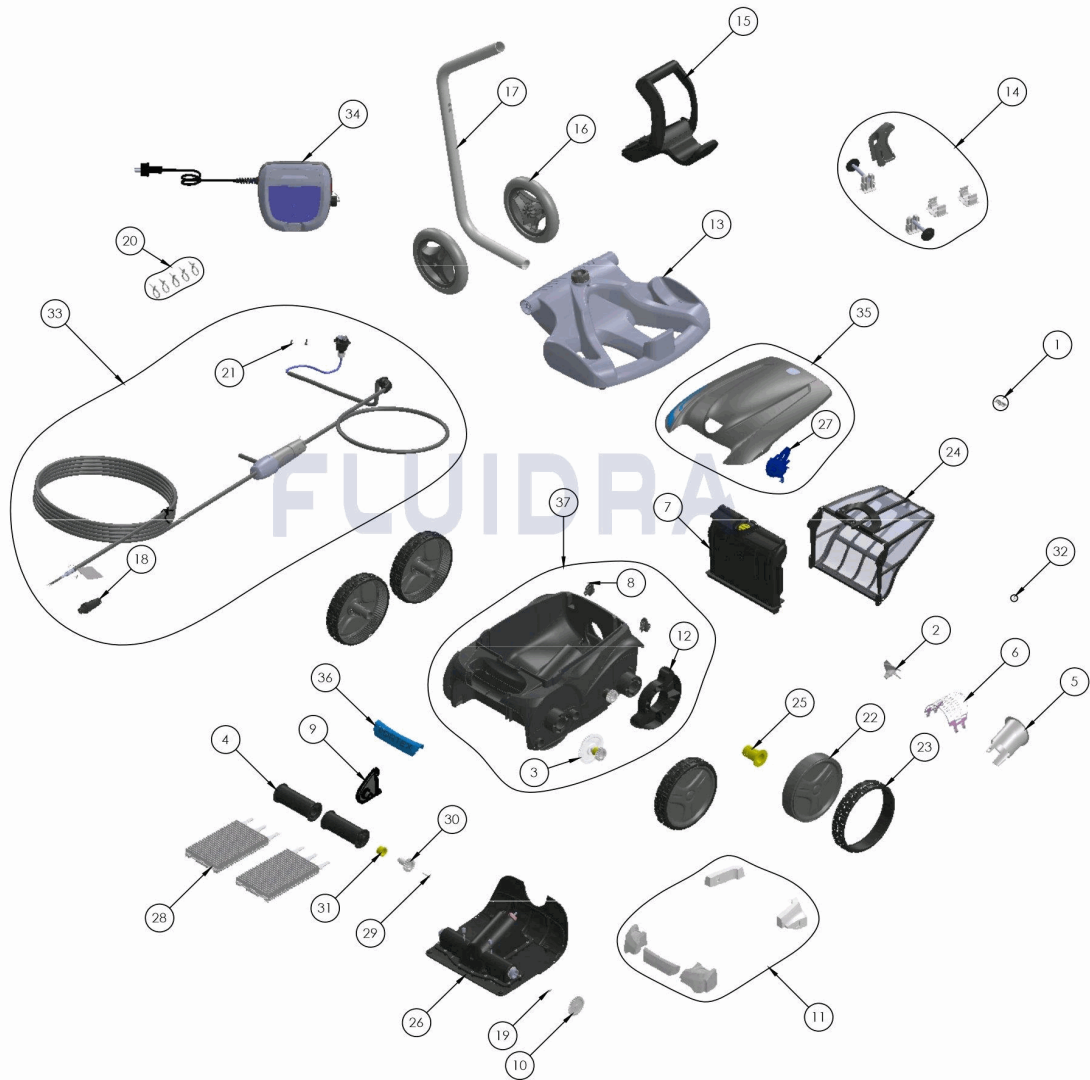

CODICE **WR000162**

DESCRIZIONE: **OV 5300 SW**

ITALIANO

POS	CODICE	DESCRIZIONE	QUANTITA'	POS	CODICE	DESCRIZIONE	QUANTITA'
1	R0516700	VITE 4*12 MM (*5)	1	16	R0565100	RUOTE CARRELLO (*2)	1
2	R0517000	ELICA	1	17	R0565200	TUBO CARRELLO	1
3	R0517200	TRASMISSIONE	1	18	R0565600	CONNETTORE CAVO	4
4	R0517400	SUPPORTO SPAZZOLA (*2)	1	19	R0567800	COPIGLIA 3*16 MM (*5)	1
5	R0517500	GUIDA FLUSSO	1	20	R0567900	SET 5 PINZE PER FLOTTANTI	1
6	R0517600	GRIGLIA	1	21	R0608500	VITE 4*16 MM A4 (*5)	1
7	R0517700	SUPPORTO FILTRO V	1	22	R0636003	CERCHIO GRANDE GRIGIO ZODIAC	1
8	R0518100	PARAURTI A ROTELLA (*2)	1	23	R0636201	GOMMA GRANDE NERA ZODIAC	1
9	R0518702	PONTICELLO SPAZZOLA GRIGIA	1	24	R0636600	FILTRO DETRITI SOTTILI	1
10	R0518800	KIT 2 PIGNONE 27 DENTI	1	25	R0636700	CUSCINETTO RUOTA ZODIAC	4
11	R0539700	FLOTTANTE COMPLETO	4	26	R0638000	BLOCCO MOTORE TIPO C	1
12	R0540300	PROTEZIONE RUOTA	1	27	R0638703	BLOCCO IMPUGNATURA COPERCHIO CYAI	1
13	R0564800	BASE CARRELLO	1	28	R0638800	SPAZZOLA TIPO 2R9022 ZODIAC (*2)	1