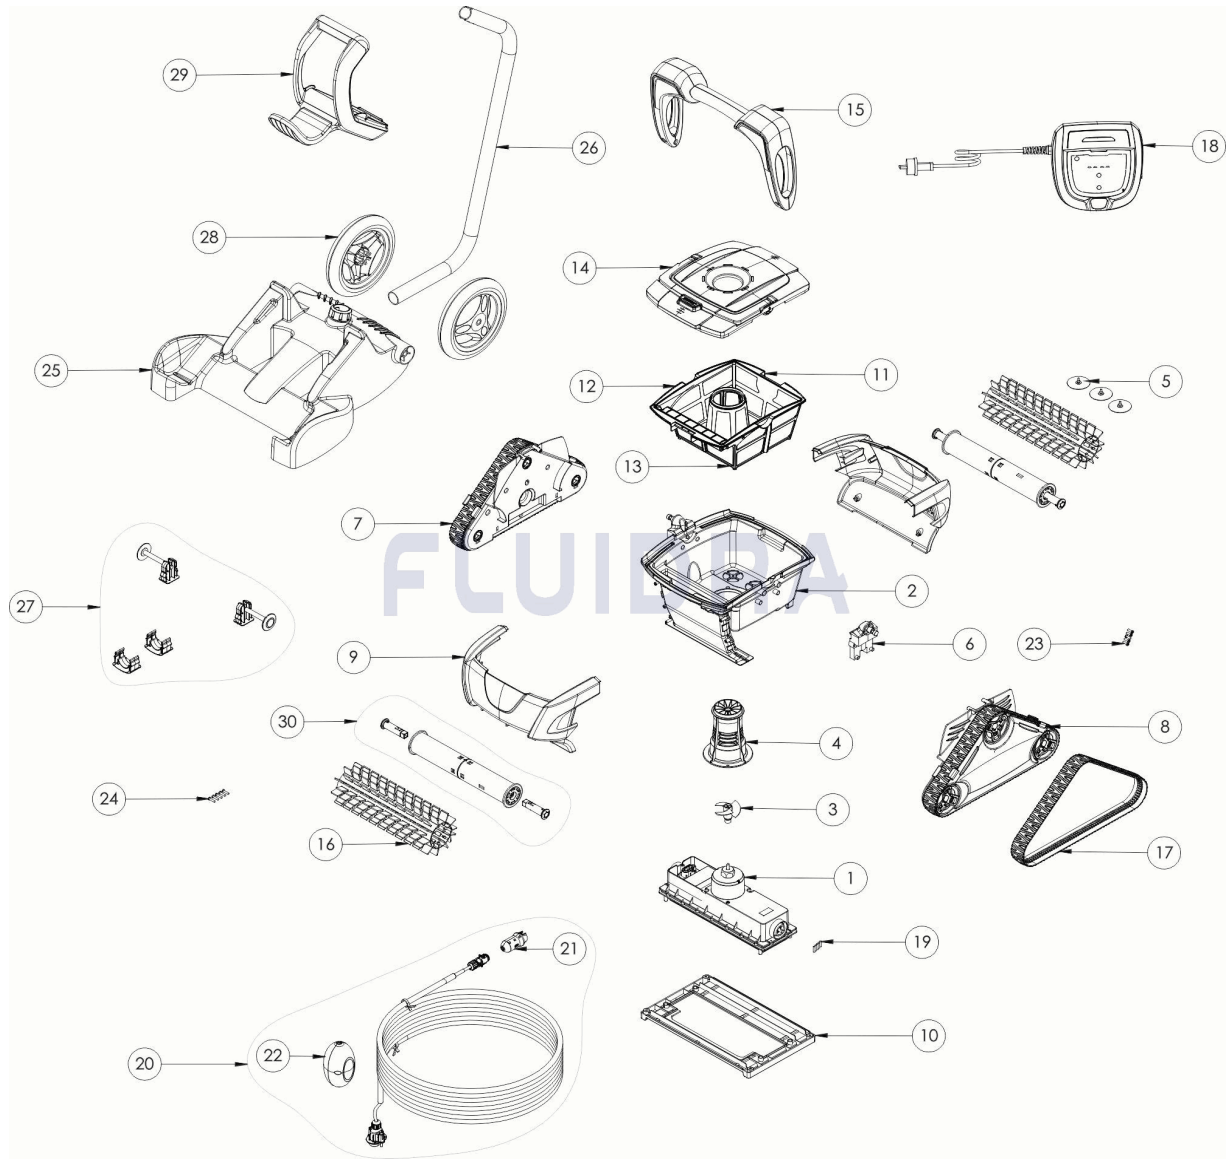

CODICE **WR000046**

DESCRIZIONE: **OC 3400**

ITALIANO

POS	CODICE	DESCRIZIONE	QUANTITA'	POS	CODICE	DESCRIZIONE	QUANTITA'
1	R0632000	BLOCCO MOTORE CYCLONX	1	16	R0633104	SPAZZOLE CYCLONX PMS108 ZODIAC (*2)	1
2	R0633400	VASCHETTA CYCLONX	1	17	R0633900	KIT 2 CINGOLI CYCLONX	1
3	R0633200	ELICA CYCLONX	1	18	R0633002	QUADRO COMANDI TIPO 2 C O	1
4	R0633500	GUIDA FLUSSO CYCLONX	1	19	R0657900	KIT 5 PIN ALBERO MOTORE	1
5	R0633300	VALVOLA DI EVACUAZIONE CYCLONX (*3)	1	20	R0632100	CAVO GALLEGGIANTE 15M CYCLONX	1
6	R0633600	AGGANCIO MANIGLIA CYCLONX	1	21	R0634100	ADATTATORE CAVO 3 PTS	1
7	R0632203	SCATOLA TRASMISSIONE CYCLONX GRIG	1	22	R0634200	FLOTTANTE CAVO CYCLONX	1
8	R0632303	SCATOLA TRASMISSIONE COMPLETA CYC	1	23	R0516700	VITE 4*12 MM (*5)	1
9	R0633703	SCOCCA CYCLONX GRIGIA	1	24	R0608500	VITE 4*16 MM A4 (*5)	1
10	R0633800	SUPPORTO INFERIORE CYCLONX	1	25	R0632800	PARTE INFERIORE CARRELLO CYCLONX	1
11	R0632600	FILTRO 100 MICRON CYCLONX ZODIAC	1	26	R0634400	CARRELLO CYCLONX	1
12	R0632601	FILTRO 200 MICRON CYCLONX ZODIAC	1	27	R0632900	ACCESSORY CARRELLO CYCLONX	1
13	R0632602	FILTRO 60 MICRON CYCLONX ZODIAC	1	28	R0565100	RUOTE CARRELLO (*2)	1