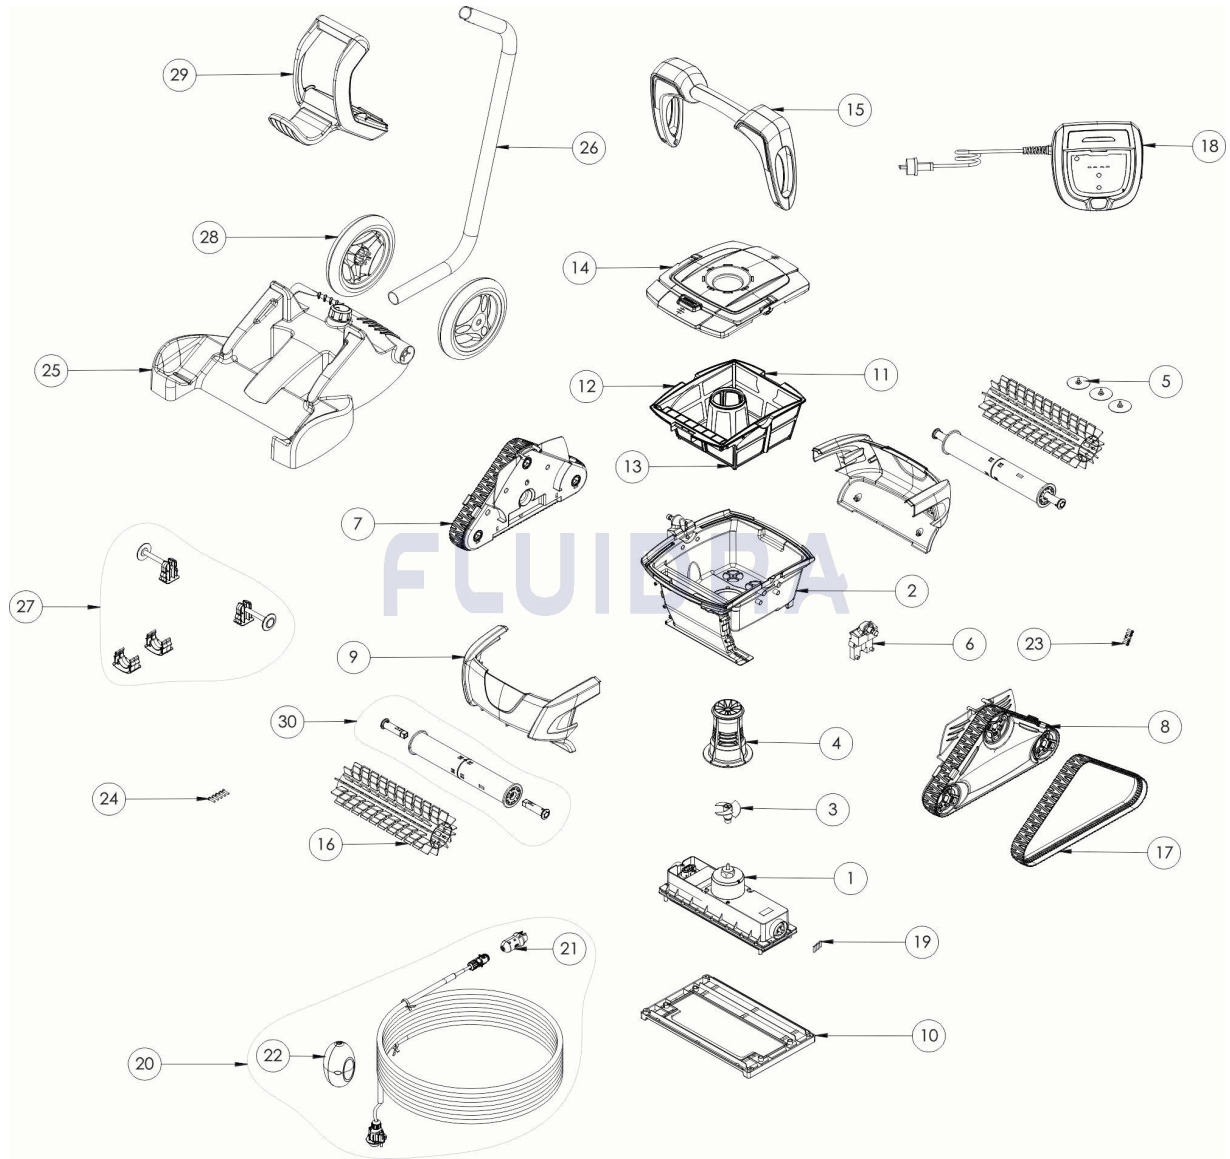

CODE **WR000046**

DESCRIPTION: **OC 3400**

ENGLISH

POS	CODE	DESCRIPTION	QUANTITY	POS	CODE	DESCRIPTION	QUANTITY
1	R0632000	COMPLETE MOTOR BLOCK CYCLONX	1	16	R0633104	BRUSH SCRUBBER CYCLONX PMS108 ZOI	1
2	R0633400	BOWL CYCLONX	1	17	R0633900	TRACK CYCLONX ZODIAC (SET OF 2)	1
3	R0633200	IMPELLER CYCLONX	1	18	R0633002	CONTROL BOX TYPE 2 C O	1
4	R0633500	FLOW OUTLET CYCLONX	1	19	R0657900	MOTOR BLOCK SHAFT PIN Ø4 (SET OF 5)	1
5	R0633300	EXHAUST VALVE CYCLONX (SET OF 3)	1	20	R0632100	COMPLETE FLOATING CABLE CYCLONX 15	1
6	R0633600	HANDLE SHAFT CYCLONX	1	21	R0634100	CONNECTOR 3PTS BODY	1
7	R0632203	COMPLETE FREE GEAR BOX CYCLONX GI	1	22	R0634200	CABLE FLOAT CYCLONX ZODIAC	1
8	R0632303	COMPLETE GEAR BOX CYCLONX GREY	1	23	R0516700	SCREWS 4*12 MM (X5)	1
9	R0633703	BODY A GREY CYCLONX	1	24	R0608500	SCREW 4*16MM (set of 5)	1
10	R0633800	BOTTOM PLATE CYCLONX	1	25	R0632800	COMPLETE LOWER PART TROLLEY CYCLC	1
11	R0632600	COMPLETE FILTER 100 CYCLONX ZODIAC	1	26	R0634400	TROLLEY TUBE CYCLONX	1
12	R0632601	COMPLETE FILTER 200 CYCLONX ZODIAC	1	27	R0632900	TROLLEY CYCLONX ACCESSORIES	1
13	R0632602	COMPLETE FILTER 60 CYCLONX ZODIAC	1	28	R0565100	TROLLEY WHEELS (*2)	1