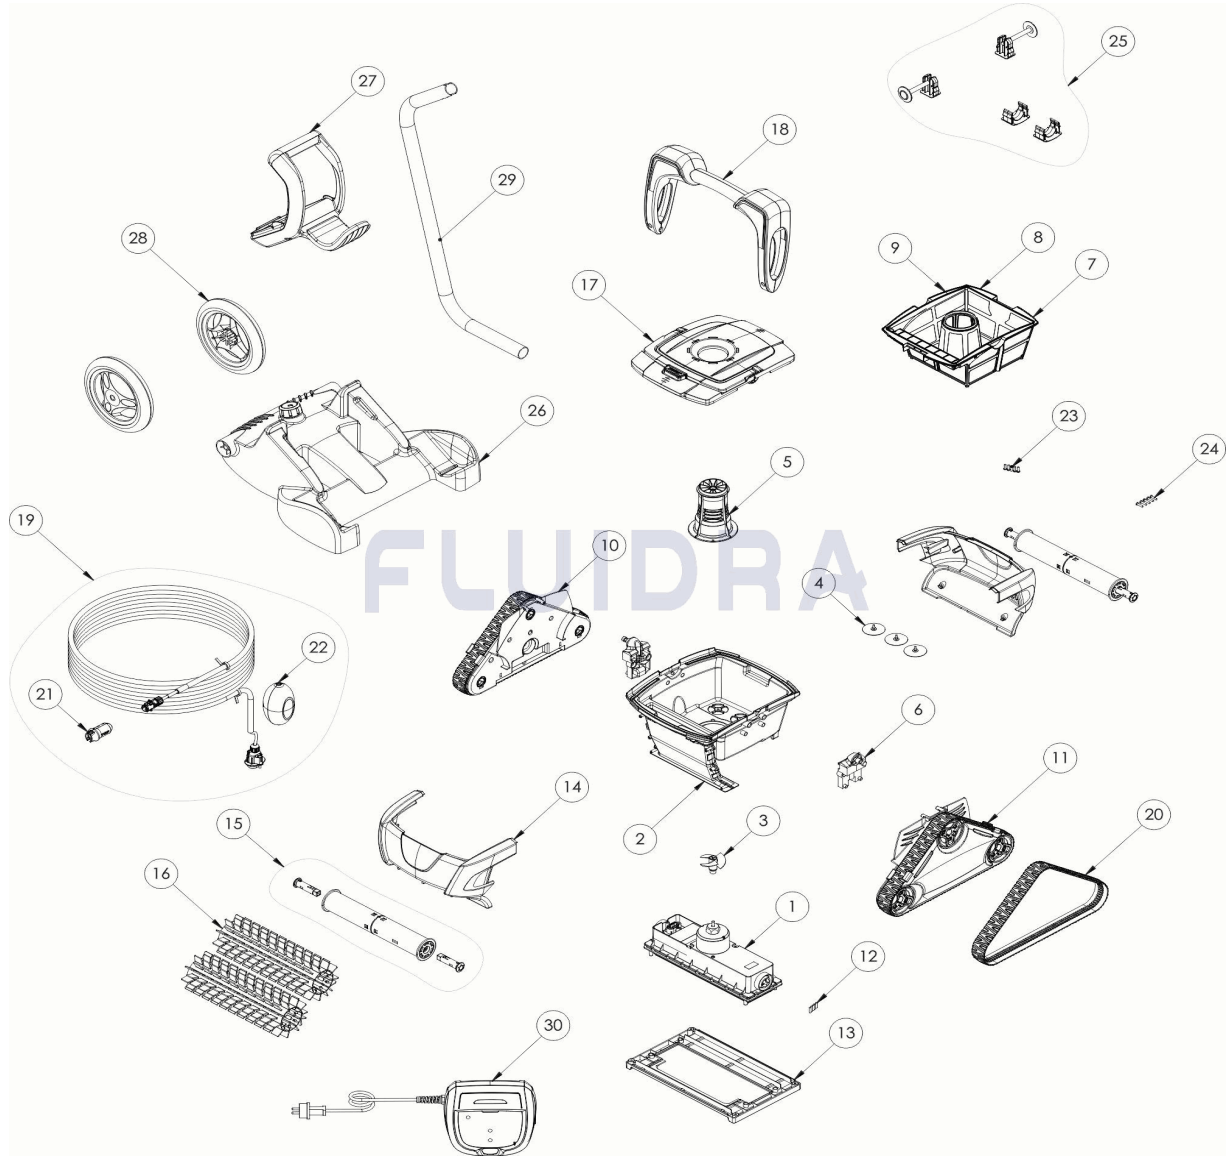

CODE **WR000036**

DESCRIPTION: **RC 4100**

ENGLISH

POS	CODE	DESCRIPTION	QUANTITY	POS	CODE	DESCRIPTION	QUANTITY
1	R0632000	COMPLETE MOTOR BLOCK CYCLONX	1	16	R0633100	BRUSH SCRUBBER CYCLONX RAL9022 ZO	1
2	R0633400	BOWL CYCLONX	1	17	R0632400	COMPLETE COVER CYCLONX A-0	1
3	R0633200	IMPELLER CYCLONX	1	18	R0631900	COMPLETE HANDLE CYCLONX BLUE ZODI	1
4	R0633300	EXHAUST VALVE CYCLONX (SET OF 3)	1	19	R0632100	COMPLETE FLOATING CABLE CYCLONX 1€	1
5	R0633500	FLOW OUTLET CYCLONX	1	20	R0633900	TRACK CYCLONX ZODIAC (SET OF 2)	1
6	R0633600	HANDLE SHAFT CYCLONX	1	21	R0634100	CONNECTOR 3PTS BODY	1
7	R0632600	COMPLETE FILTER 100 CYCLONX ZODIAC	1	22	R0634200	CABLE FLOAT CYCLONX ZODIAC	1
8	R0632601	COMPLETE FILTER 200 CYCLONX ZODIAC	1	23	R0516700	SCREWS 4*12 MM (X5)	1
9	R0632602	COMPLETE FILTER 60 CYCLONX ZODIAC	1	24	R0608500	SCREW 4*16MM (set of 5)	1
10	R0632200	COMPLETE FREE GEAR BOX CYCLONX R/	1	25	R0632900	TROLLEY CYCLONX ACCESSORIES	1
11	R0632300	COMPLETE GEAR BOX CYCLONX RAL9022	1	26	R0632800	COMPLETE LOWER PART TROLLEY CYCLC	1
12	R0657900	MOTOR BLOCK SHAFT PIN Ø4 (SET OF 5)	1	27	R0565000	TROLLEY HANDLE	1
13	R0633800	BOTTOM PLATE CYCLONX	1	28	R0565100	TROLLEY WHEELS (*2)	1