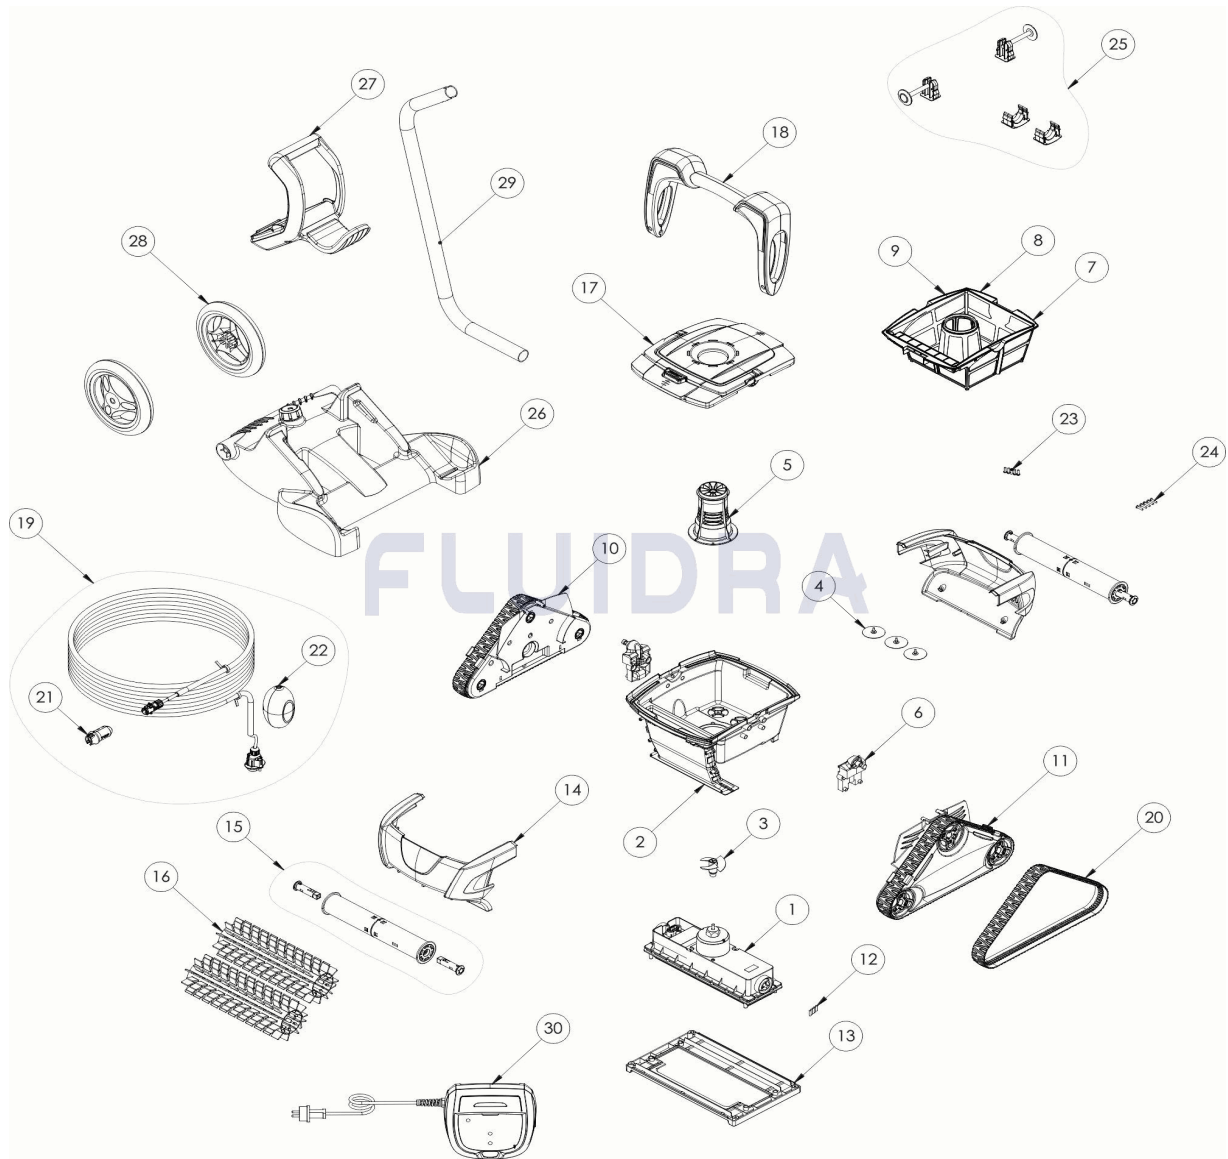

CODICE **WR000036**

DESCRIZIONE: **RC 4100**

ITALIANO

POS	CODICE	DESCRIZIONE	QUANTITA'	POS	CODICE	DESCRIZIONE	QUANTITA'
1	R0632000	BLOCCO MOTORE CYCLONX	1	16	R0633100	KIT 2 SPAZZOLE CYCLONX RAL9022	1
2	R0633400	VASCHETTA CYCLONX	1	17	R0632400	COPERCHIO CYCLONX A-0	1
3	R0633200	ELICA CYCLONX	1	18	R0631900	IMPUGNATURA CYCLONX BLUE	1
4	R0633300	VALVOLA DI EVACUAZIONE CYCLONX (*3)	1	19	R0632100	CAVO GALLEGGIANTE 15M CYCLONX	1
5	R0633500	GUIDA FLUSSO CYCLONX	1	20	R0633900	KIT 2 CINGOLI CYCLONX	1
6	R0633600	AGGANCIO MANIGLIA CYCLONX	1	21	R0634100	ADATTATORE CAVO 3 PTS	1
7	R0632600	FILTRO 100 MICRON CYCLONX ZODIAC	1	22	R0634200	FLOTTANTE CAVO CYCLONX	1
8	R0632601	FILTRO 200 MICRON CYCLONX ZODIAC	1	23	R0516700	VITE 4*12 MM (*5)	1
9	R0632602	FILTRO 60 MICRON CYCLONX ZODIAC	1	24	R0608500	VITE 4*16 MM A4 (*5)	1
10	R0632200	SCATOLA TRASMISSIONE CYCLONX RAL9	1	25	R0632900	ACCESSORY CARRELLO CYCLONX	1
11	R0632300	SCATOLA TRASMISSIONE COMPLETA CYC	1	26	R0632800	PARTE INFERIORE CARRELLO CYCLONX	1
12	R0657900	KIT 5 PIN ALBERO MOTORE	1	27	R0565000	MANIGLIA CARRELLO	1
13	R0633800	SUPPORTO INFERIORE CYCLONX	1	28	R0565100	RUOTE CARRELLO (*2)	1