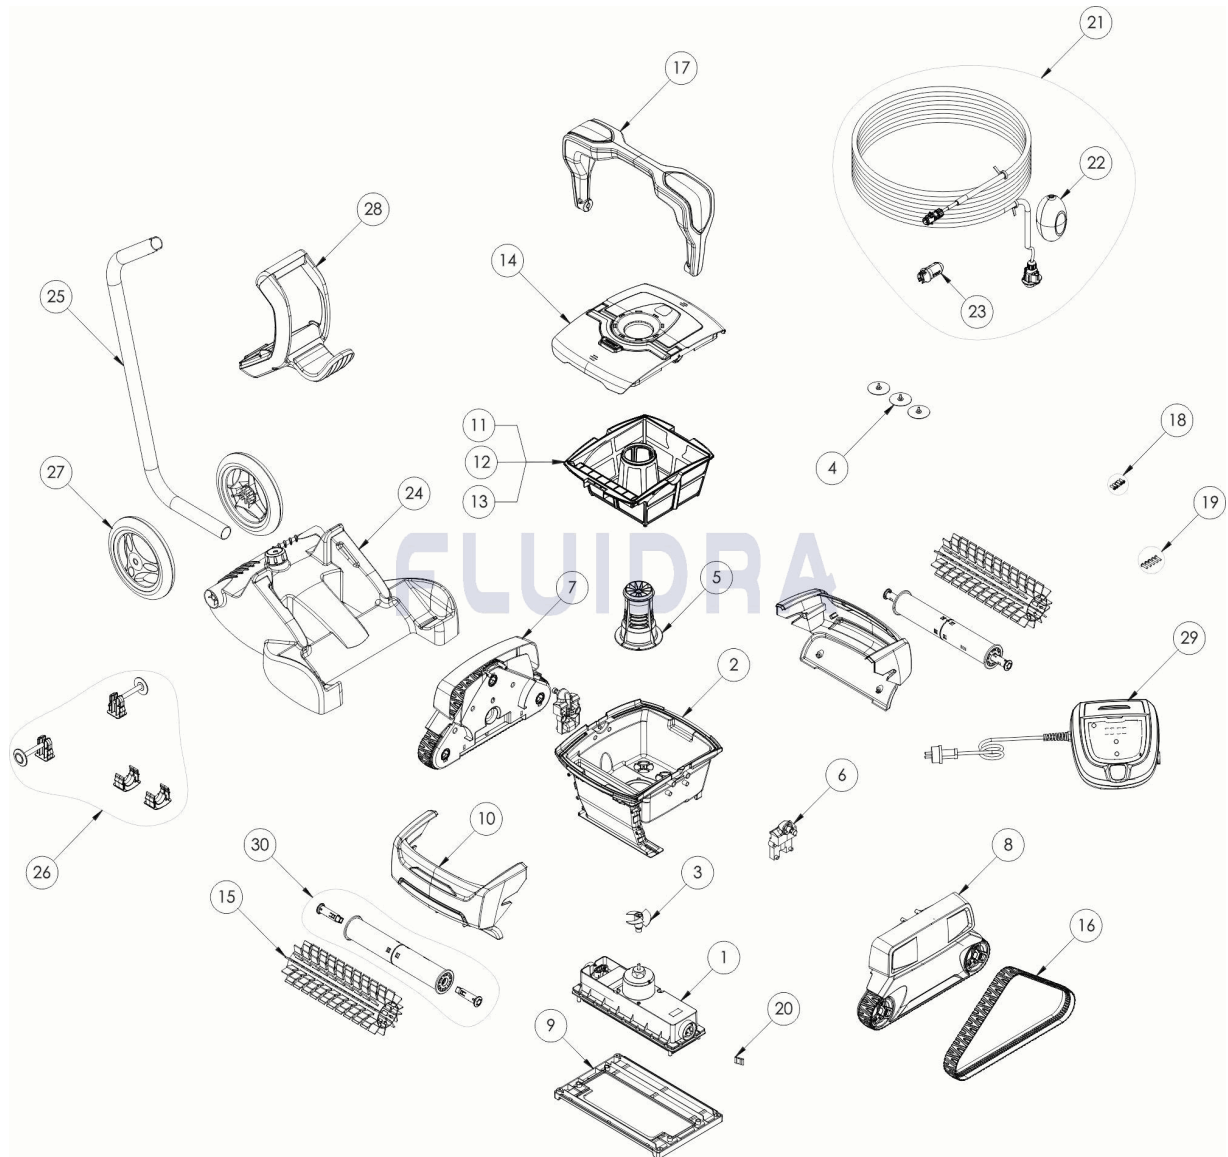

CODE **WR000070**

BESCHREIBUNG: **RX 4450**

DEUTSCH

POS	CODE	BESCHREIBUNG	MENGE	POS	CODE	BESCHREIBUNG	MENGE
1	R0632000	MOTORBLOCK (CYCLONX)	1	16	R0633900	RAUPENBAND, CYCLONX (SET mit 2 Stk)	1
2	R0633400	GEHÄUSE (CYCLONX)	1	17	R0715200	GRIFSTÜCK BLAU-RAL9022 Z	1
3	R0633200	TURBINE (CYCLONX)	1	18	R0516700	SCHRAUBE 4 * 12 MM (SET mit 5 Stk.)	1
4	R0633300	AUSLASSVENTIL CYCLONX (SET mit 3 Stk)	1	19	R0608500	SCHRAUBE 4 * 16 MM, A4 (SET mit 5 Stk.)	1
5	R0633500	STRÖMUNGSDÜSE (CYCLONX)	1	20	R0657900	BEFESTIGUNGSSTIFT FÜR MOTORBLOCK	1
6	R0633600	HALTERUNG FÜR GRIFF (CYCLONX)	1	21	R0632100	SCHWIMMKABEL 15 M (CYCLONX)	1
7	R0715300	GETRIEBEGEHÄUSE RAL9022	1	22	R0634200	KABELSCHWIMMER (CYCLONX)	1
8	R0715400	GETRIEBERAD, GRAU RAL9022	1	23	R0634100	STECKERGEHÄUSE (CYCLONX)	1
9	R0633800	BODENPLATTE (CYCLONX)	1	24	R0632800	BODENPLATTE CADDY A-0 (CYCLONX)	1
10	R0715600	GEHÄUSE B BLAU	1	25	R0634400	STANDROHR FÜR CADDY (CYCLONX)	1
11	R0632602	FILTERKORB SEHR FEIN, 60µ (CYCLONX)	1	26	R0632900	ZUBEHÖR CADDY (CYCLONX)	1
12	R0632600	FILTERKORB FEIN, 100µ (CYCLONX)	1	27	R0565100	RÄDER CADDY (SET mit 2 Stk.)	1
13	R0632601	FILTERKORB GROB, 200µ (CYCLONX)	1	28	R0565000	HANDGRIFF CADDY	1