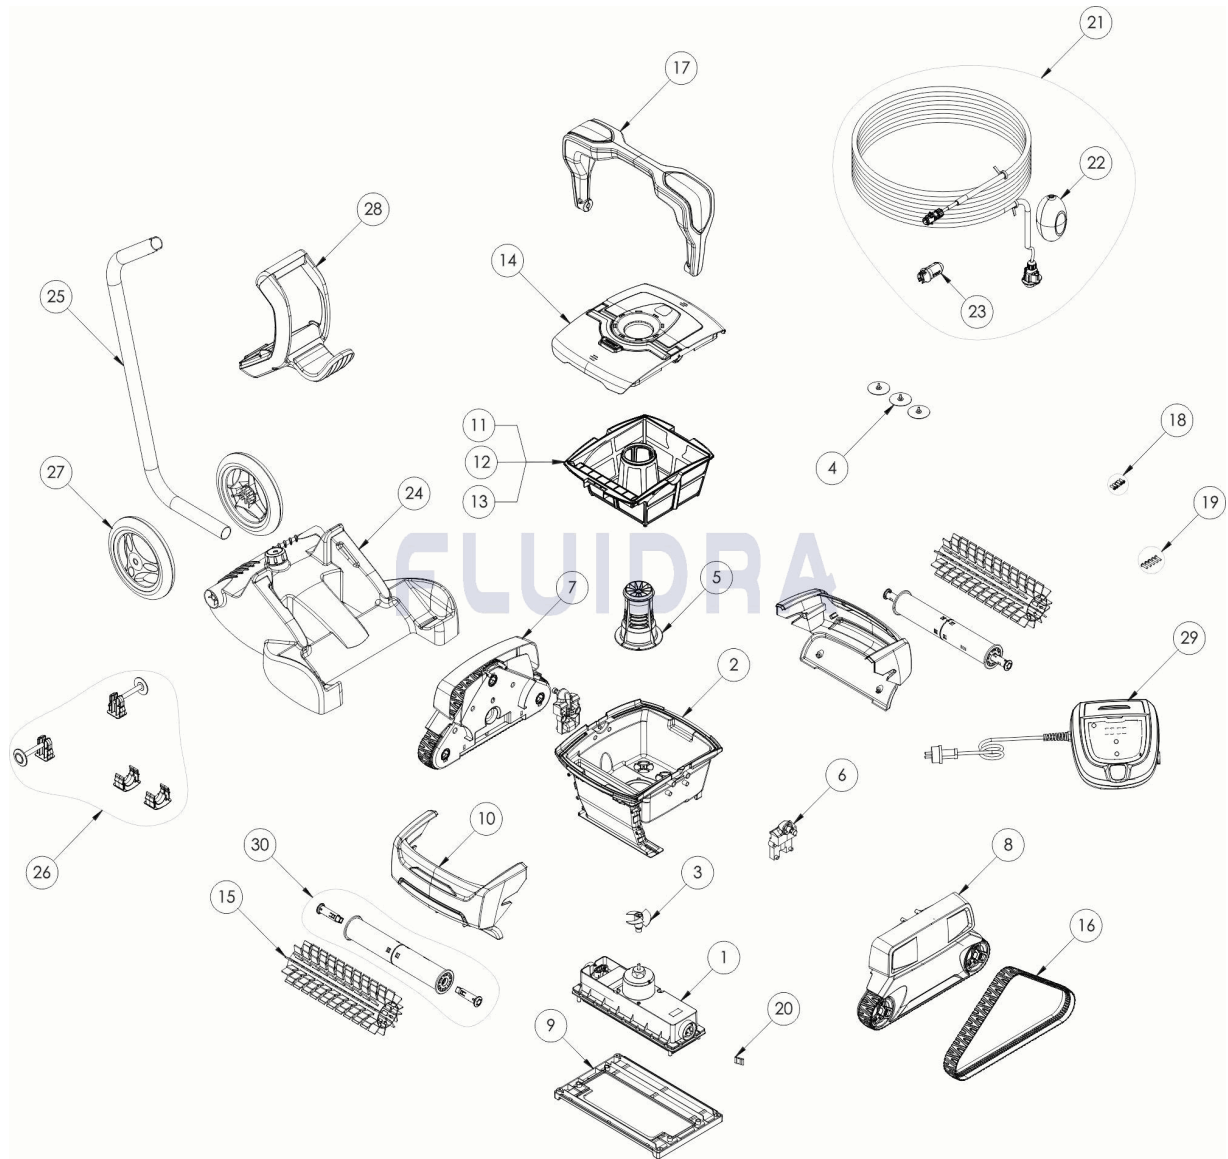

CODICE **WR000070**

DESCRIZIONE: **RX 4450**

ITALIANO

POS	CODICE	DESCRIZIONE	QUANTITA'	POS	CODICE	DESCRIZIONE	QUANTITA'
1	R0632000	BLOCCO MOTORE CYCLONX	1	16	R0633900	KIT 2 CINGOLI CYCLONX	1
2	R0633400	VASCHETTA CYCLONX	1	17	R0715200	MANIGLIA-RAL9022 Z	1
3	R0633200	ELICA CYCLONX	1	18	R0516700	VITE 4*12 MM (*5)	1
4	R0633300	VALVOLA DI EVACUAZIONE CYCLONX (*3)	1	19	R0608500	VITE 4*16 MM A4 (*5)	1
5	R0633500	GUIDA FLUSSO CYCLONX	1	20	R0657900	KIT 5 PIN ALBERO MOTORE	1
6	R0633600	AGGANCIO MANIGLIA CYCLONX	1	21	R0632100	CAVO GALLEGGIANTE 15M CYCLONX	1
7	R0715300	SCATOLA TRASMISSIONE RAL9022	1	22	R0634200	FLOTTANTE CAVO CYCLONX	1
8	R0715400	SCATOLA TRASMISSIONE COMPLETA GRIK	1	23	R0634100	ADATTATORE CAVO 3 PTS	1
9	R0633800	SUPPORTO INFERIORE CYCLONX	1	24	R0632800	PARTE INFERIORE CARRELLO CYCLONX	1
10	R0715600	GUSCIO COMPLETO B BLU	1	25	R0634400	CARRELLO CYCLONX	1
11	R0632602	FILTRO 60 MICRON CYCLONX ZODIAC	1	26	R0632900	ACCESSORY CARRELLO CYCLONX	1
12	R0632600	FILTRO 100 MICRON CYCLONX ZODIAC	1	27	R0565100	RUOTE CARRELLO (*2)	1
13	R0632601	FILTRO 200 MICRON CYCLONX ZODIAC	1	28	R0565000	MANIGLIA CARRELLO	1