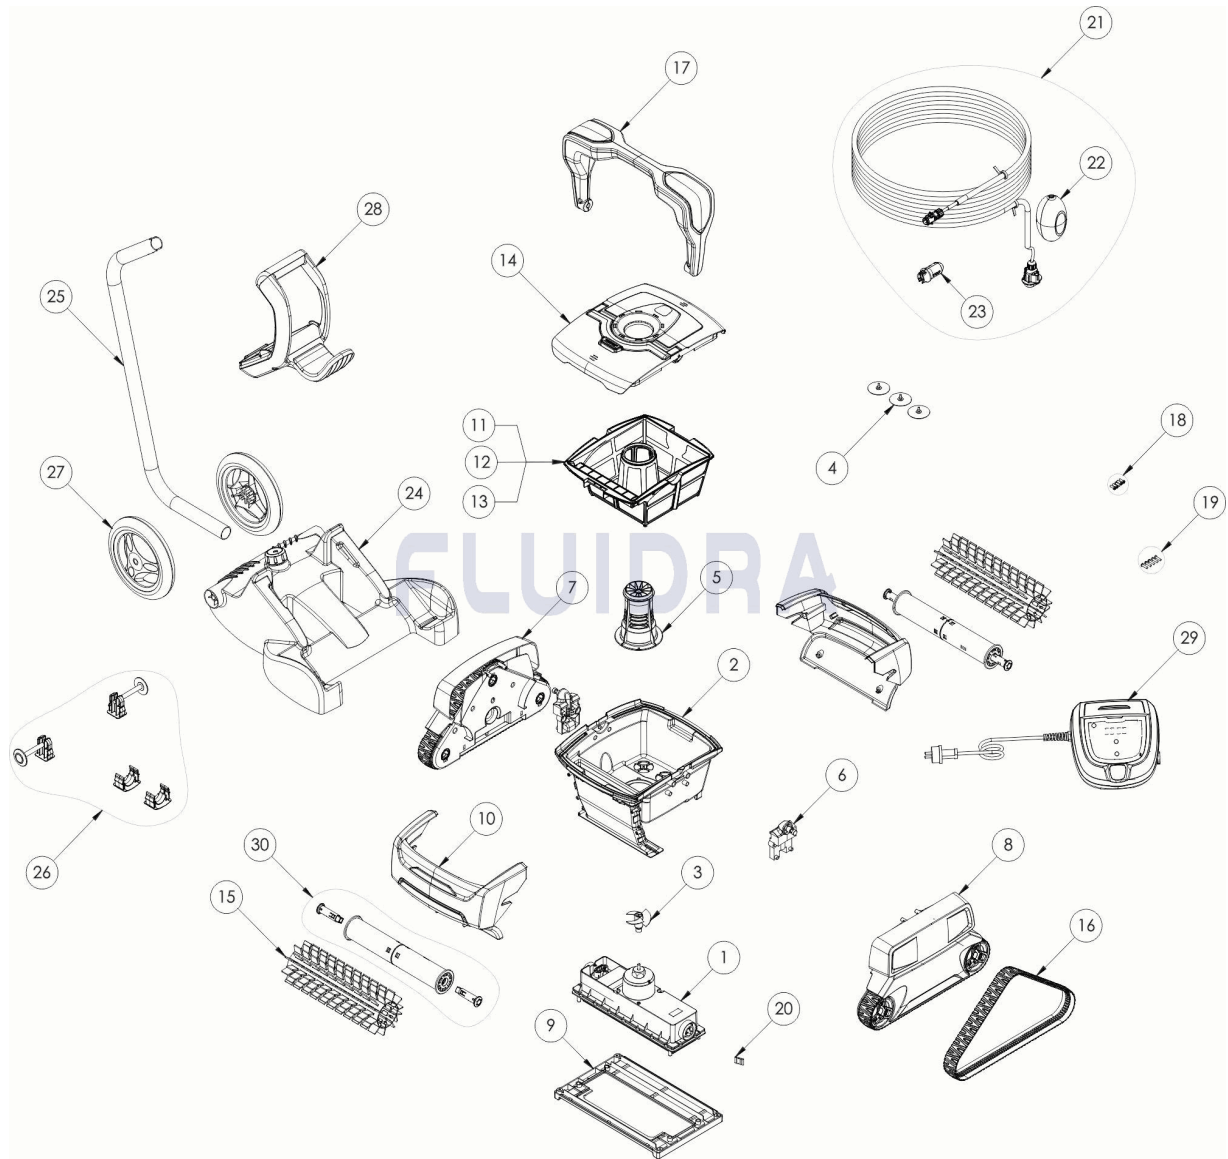

CODE **WR000070**

DESCRIPTION: **RX 4450**

ENGLISH

POS	CODE	DESCRIPTION	QUANTITY	POS	CODE	DESCRIPTION	QUANTITY
1	R0632000	COMPLETE MOTOR BLOCK CYCLONX	1	16	R0633900	TRACK CYCLONX ZODIAC (SET OF 2)	1
2	R0633400	BOWL CYCLONX	1	17	R0715200	COMPLETE HANDLE B BLUE-RAL9022 Z	1
3	R0633200	IMPELLER CYCLONX	1	18	R0516700	SCREWS 4*12 MM (X5)	1
4	R0633300	EXHAUST VALVE CYCLONX (SET OF 3)	1	19	R0608500	SCREW 4*16MM (set of 5)	1
5	R0633500	FLOW OUTLET CYCLONX	1	20	R0657900	MOTOR BLOCK SHAFT PIN Ø4 (SET OF 5)	1
6	R0633600	HANDLE SHAFT CYCLONX	1	21	R0632100	COMPLETE FLOATING CABLE CYCLONX 15	1
7	R0715300	COMPLETE FREE GEAR BOX W C RAL9022	1	22	R0634200	CABLE FLOAT CYCLONX ZODIAC	1
8	R0715400	COMPLETE GEAR BOX W C RAL9022	1	23	R0634100	CONNECTOR 3PTS BODY	1
9	R0633800	BOTTOM PLATE CYCLONX	1	24	R0632800	COMPLETE LOWER PART TROLLEY CYCLC	1
10	R0715600	BODY B BLUE C	1	25	R0634400	TROLLEY TUBE CYCLONX	1
11	R0632602	COMPLETE FILTER 60 CYCLONX ZODIAC	1	26	R0632900	TROLLEY CYCLONX ACCESSORIES	1
12	R0632600	COMPLETE FILTER 100 CYCLONX ZODIAC	1	27	R0565100	TROLLEY WHEELS (*2)	1
13	R0632601	COMPLETE FILTER 200 CYCLONX ZODIAC	1	28	R0565000	TROLLEY HANDLE	1