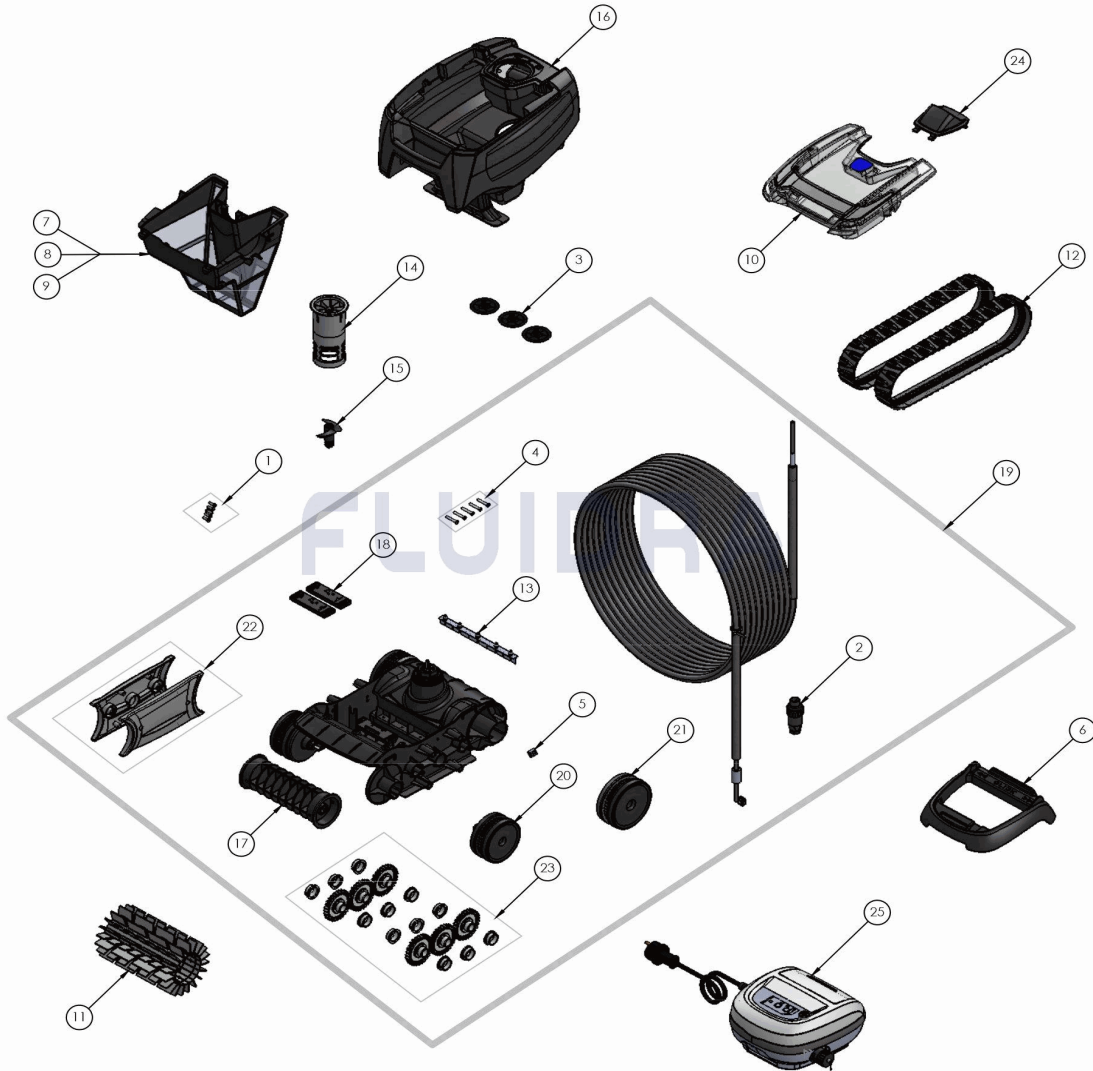

CODICE **WR000146**

DESCRIZIONE: OT 3300

ITALIANO

POS	CODICE	DESCRIZIONE	QUANTITA'	POS	CODICE	DESCRIZIONE	QUANTITA'
1	R0516700	VITE 4*12 MM (*5)	1	14	R0766100	GUIDA DI FLUSSO INTERNA	1
2	R0565600	CONNETTORE CAVO	1	15	R0766200	ELICA	1
3	R0633300	VALVOLA DI EVACUAZIONE CYCLONX (*3)	1	16	R0766400	SCOCOA COMPLETA TIPO 2	1
4	R0638900	VITE 4*25 MM (*5)	1	17	R0767000	SUPPORTO SPAZZOLA	1
5	R0657900	KIT 5 PIN ALBERO MOTORE	1	18	R0767100	CONTRAPPESI (KIT 2*)	1
6	R0662600	PIEDISTALLO QUADRO COMANDI	1	19	R0767400	TELAIO COMPLETO	1
7	R0762900	FILTRO FINE	1	20	R0771800	RUOTE ANTERIORI COMPLETE (KIT 2*)	1
8	R0763000	FILTRO LARGO	1	21	R0771900	RUOTE POSTERIORI COMPLETE (KIT 2*)	1
9	R0763100	FILTRO ULTRA FINE	1	22	R0772000	FLANGE	1
10	R0764200	COVER TIPO 8	1	23	R0772100	KIT INGRANAGGI COMPLETO	1
11	R0764900	SPAZZOLA R9022	1	24	R0772300	GUIDA FLUSSO ESTERNA GRIGIA	1
12	R0765600	CINGOLI (KIT 2*)	1	25	R0809100	QUADRO COMANDI TIPO 3 OPP EU	1
13	R0765800	LAME (KIT 5*)	1