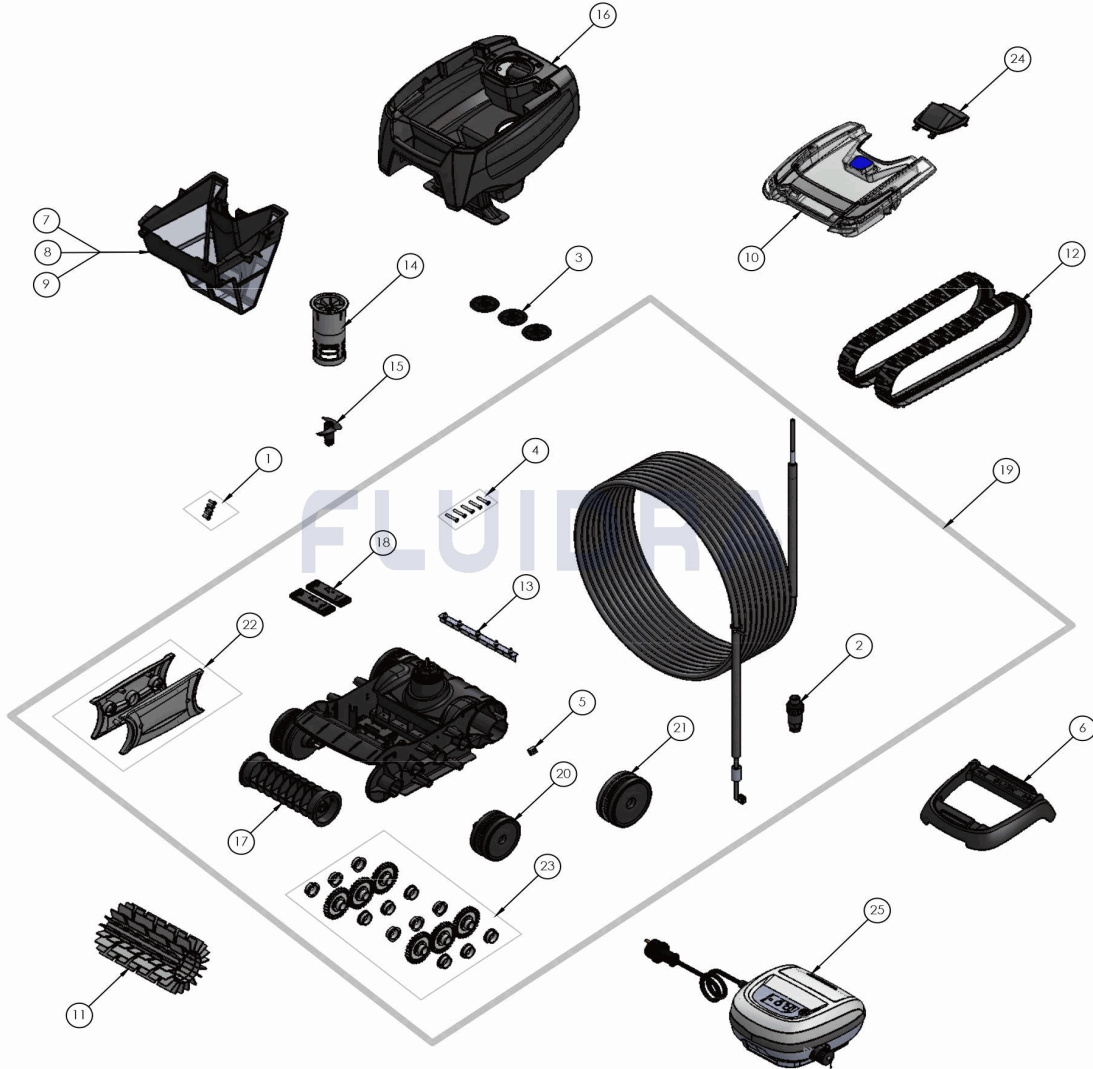

CODE **WR000146**

DESCRIPTION: OT 3300

ENGLISH

| POS | CODE | DESCRIPTION | QUANTITY | POS | CODE | DESCRIPTION | QUANTITY |
|-----|----------|-------------------------------------|----------|-----|----------|----------------------------------|----------|
| 1 | R0516700 | SCREWS 4*12 MM (X5) | 1 | 14 | R0766100 | INTERNAL FLOW OUTLET | 1 |
| 2 | R0565600 | FLOATING CABLE PLUG | 1 | 15 | R0766200 | IMPELLER | 1 |
| 3 | R0633300 | EXHAUST VALVE CYCLONX (SET OF 3) | 1 | 16 | R0766400 | COMPLETE BODY TYPE 2 | 1 |
| 4 | R0638900 | SCREW 4*25 MM (SET OF 5) | 1 | 17 | R0767000 | BRUSH HOLDER | 1 |
| 5 | R0657900 | MOTOR BLOCK SHAFT PIN Ø4 (SET OF 5) | 1 | 18 | R0767100 | BALLAST (SET OF 2) | 1 |
| 6 | R0662600 | CONTROL UNIT BASE | 1 | 19 | R0767400 | COMPLETE CHASSIS | 1 |
| 7 | R0762900 | FINE FILTER | 1 | 20 | R0771800 | COMPLETE FRONT WHEELS (SET OF 2) | 1 |
| 8 | R0763000 | LARGE FILTER | 1 | 21 | R0771900 | COMPLETE BACK WHEELS (SET OF 2) | 1 |
| 9 | R0763100 | ULTRA FINE FILTER | 1 | 22 | R0772000 | FLANGES | 1 |
| 10 | R0764200 | COMPLETE COVER TYPE 8 | 1 | 23 | R0772100 | COMPLETE GEARS KIT | 1 |
| 11 | R0764900 | BRUSH R9022 | 1 | 24 | R0772300 | EXTERNAL FLOW OUTLET GREY | 1 |
| 12 | R0765600 | TRACKS (SET OF 2) | 1 | 25 | R0809100 | CONTROL UNIT TYPE 3 OPP EU | 1 |
| 13 | R0765800 | BLADES (SET OF 5) | 1 | | | | |