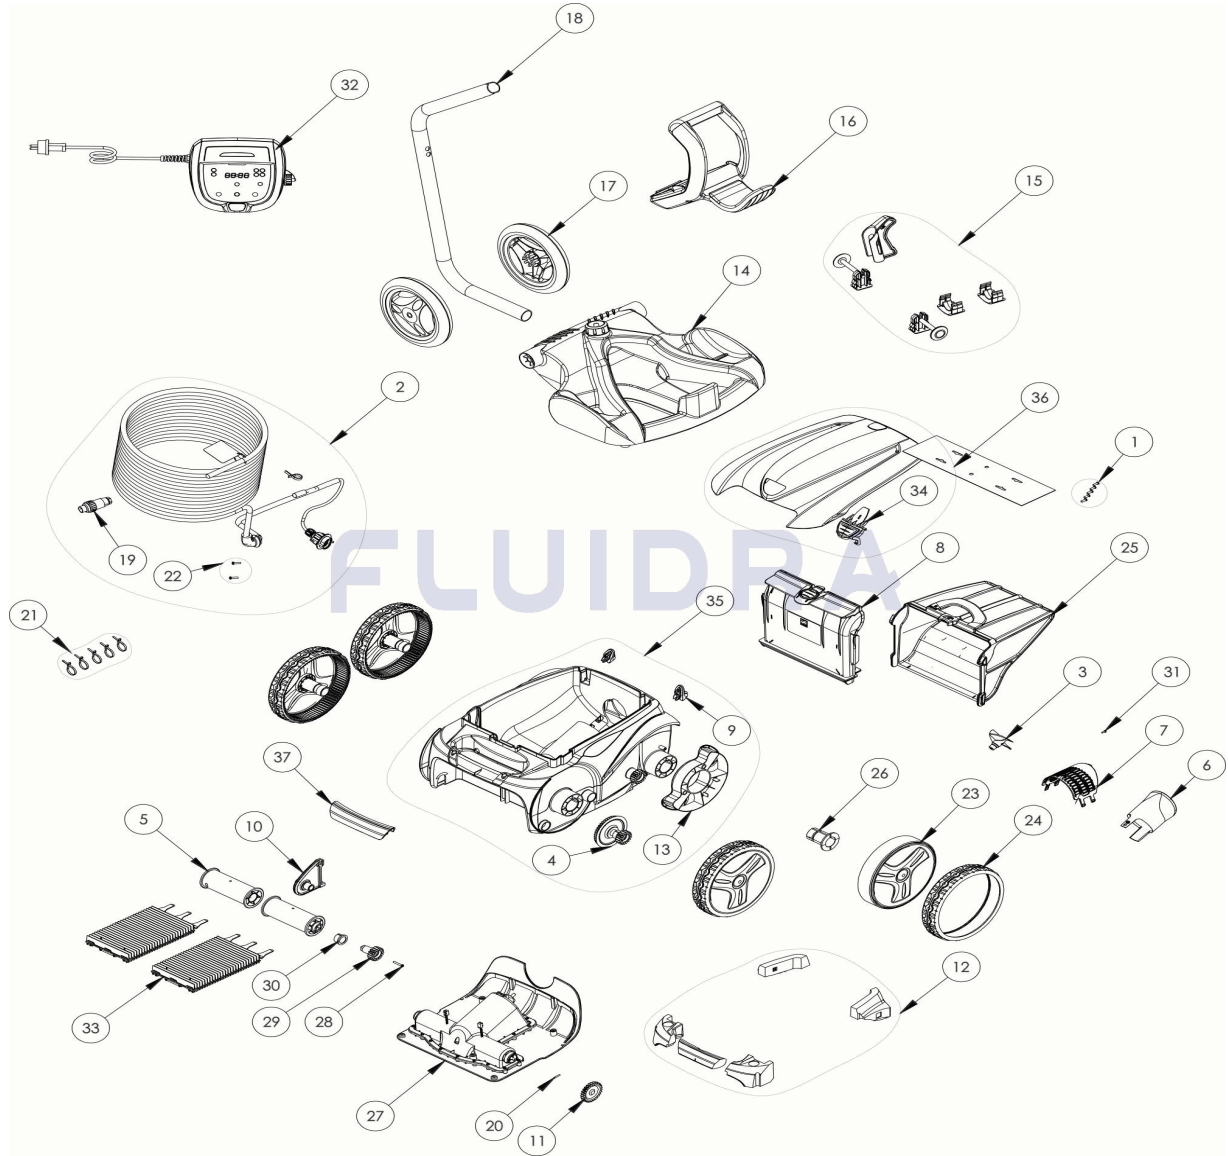

CODE **WR000224**

BESCHREIBUNG: **OV 5345**

DEUTSCH

POS	CODE	BESCHREIBUNG	MENGE	POS	CODE	BESCHREIBUNG	MENGE
1	R0516700	SCHRAUBE 4 * 12 MM(SET mit 5 Stk.)	1	16	R0565000	HANDGRIFF CADDY	1
2	R0516800	SCHWIMMKABEL KOMPLETT 18M	1	17	R0565100	RÄDER CADDY (SET mit 2 Stk.)	1
3	R0517000	TURBINE	1	18	R0565200	STANDROHR FÜR CADDY	1
4	R0517200	GETRIEBE	4	19	R0565600	SCHWIMMKABEL STECKER (4 PTS)	1
5	R0517400	BÜRSTENWALZE (SET mit 2 Stk.)	1	20	R0567800	SPLINT FÜR KREUZZAPPENANTRIEB (SET	1
6	R0517500	STRÖMUNGSDÜSE	1	21	R0567900	KLEMME FÜR SCHWIMMKABEL (SET mit 5 Stk.)	1
7	R0517600	SCHUTZGITTER	1	22	R0608500	SCHRAUBE 4 * 16 MM, A4 (SET mit 5 Stk.)	1
8	R0517700	DECKEL FILTERKORB	1	23	R0636001	FELGE GROß, VORNE, R9022	4
9	R0518100	STOSSFÄNGER MIT ROLLER (SET mit 2 Stk.)	1	24	R0636201	REIFEN GROß SCHWARZ	4
10	R0518701	BÜRSTENANKER, WIEß	1	25	R0636600	FILTER FEIN 100µ	1
11	R0518800	ZAHNRAD 27 ZÄHNE (SET mit 2 Stk.)	1	26	R0636700	RADBÜCHSE EC	4
12	R0539700	SCHWIMMKÖRPER, KOMPLET EC	1	27	R0638000	MOTORBLOCK TYP C	1
13	R0540300	RADSCHUTZBLENDE	2	28	R0638900	SCHRAUBE 4 * 25 MM, A2 (SET mit 5 Stk.)	1