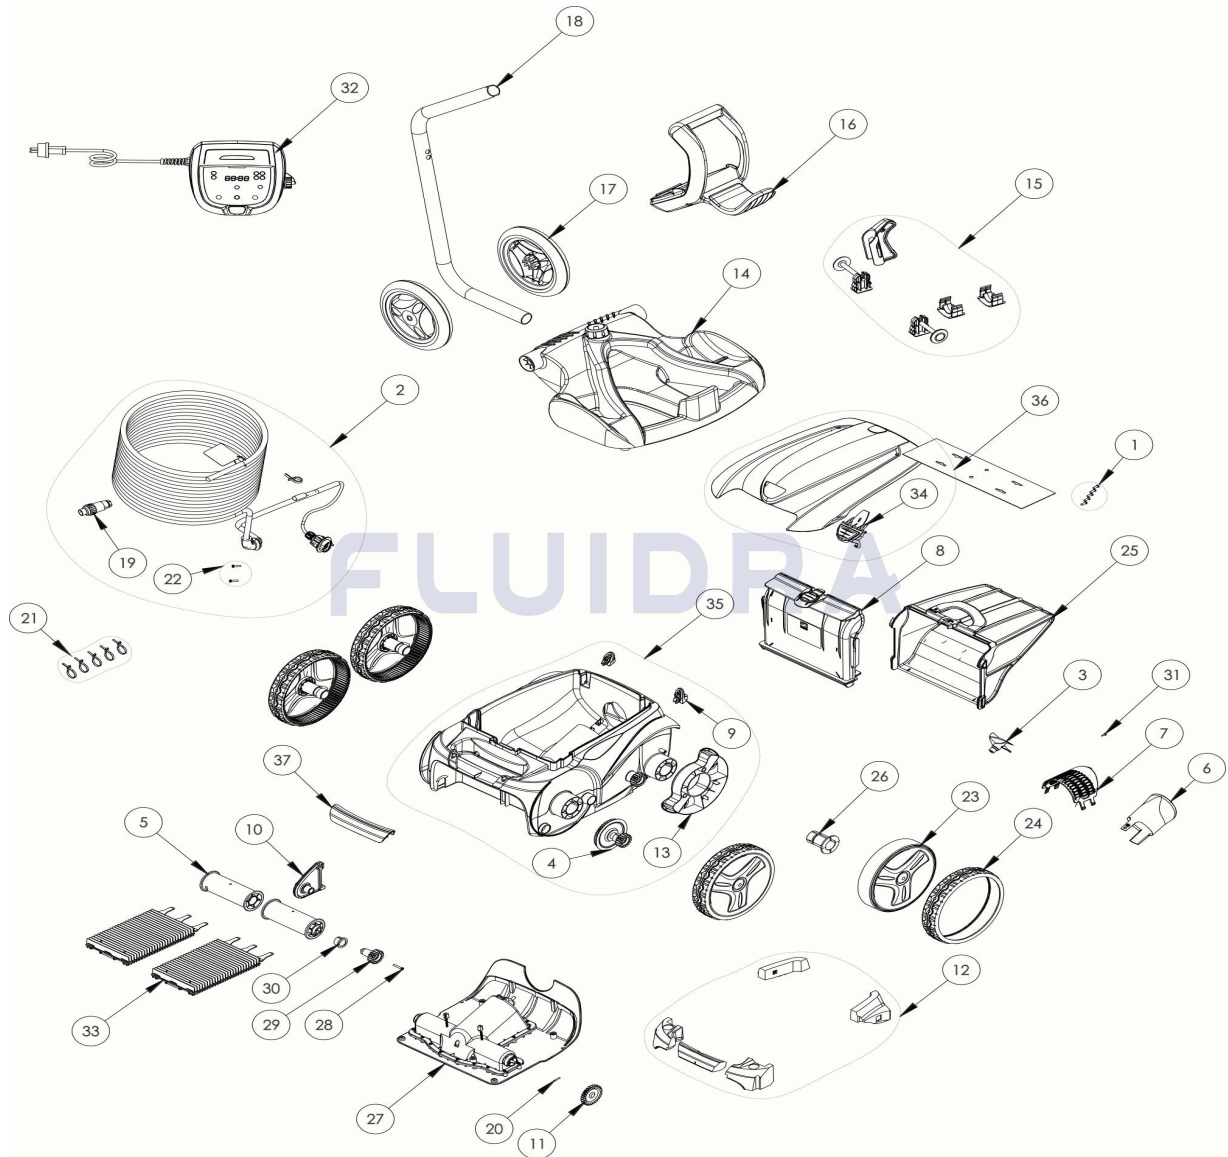

CODICE **WR000224**

DESCRIZIONE: **OV 5345**

ITALIANO

POS	CODICE	DESCRIZIONE	QUANTITA'	POS	CODICE	DESCRIZIONE	QUANTITA'
1	R0516700	VITE 4*12 MM (*5)	1	16	R0565000	MANIGLIA CARRELLO	1
2	R0516800	CAVO GALLEGGIANTE 18M	1	17	R0565100	RUOTE CARRELLO (*2)	1
3	R0517000	ELICA	1	18	R0565200	TUBO CARRELLO	1
4	R0517200	TRASMISSIONE	4	19	R0565600	CONNETTORE CAVO	1
5	R0517400	SUPPORTO SPAZZOLA (*2)	1	20	R0567800	COPIGLIA 3*16 MM (*5)	1
6	R0517500	GUIDA FLUSSO	1	21	R0567900	SET 5 PINZE PER FLOTTANTI	1
7	R0517600	GRIGLIA	1	22	R0608500	VITE 4*16 MM A4 (*5)	1
8	R0517700	SUPPORTO FILTRO V	1	23	R0636001	CERCHIO GRANDE R9022 ZODIAC	4
9	R0518100	PARAURTI A ROTELLA (*2)	1	24	R0636201	GOMMA GRANDE NERA ZODIAC	4
10	R0518701	PONTICELLO SPAZZOLA BIANCA	1	25	R0636600	FILTRO DETRITI SOTTILI	1
11	R0518800	KIT 2 PIGNONE 27 DENTI	1	26	R0636700	CUSCINETTO RUOTA ZODIAC	4
12	R0539700	FLOTTANTE COMPLETO	1	27	R0638000	BLOCCO MOTORE TIPO C	1
13	R0540300	PROTEZIONE RUOTA	2	28	R0638900	VITE 4*25 MM (*5)	1