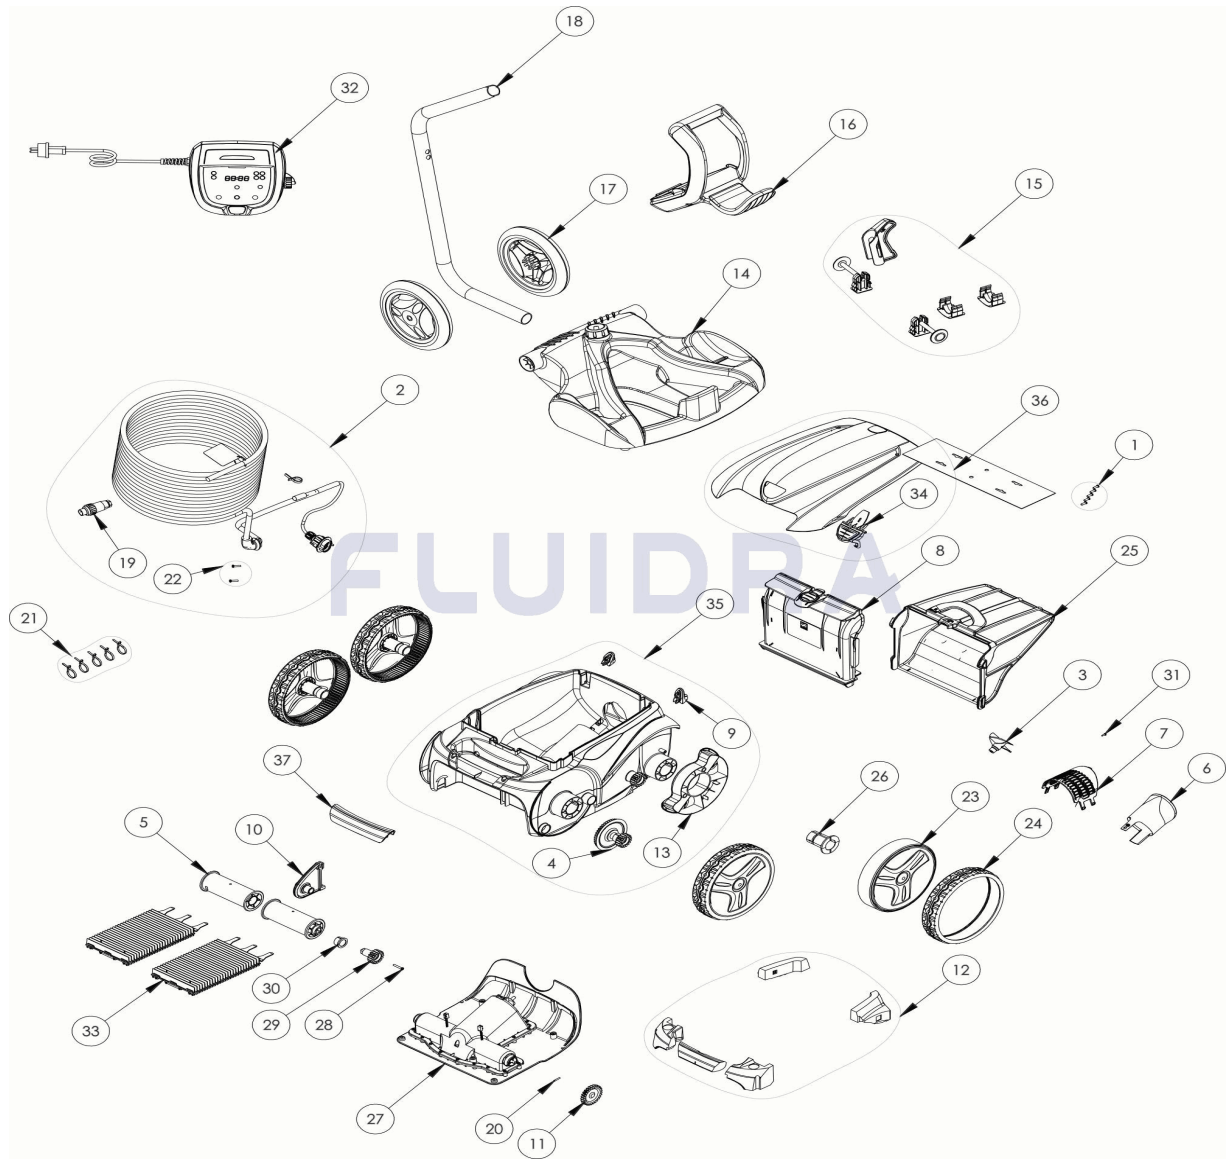

CODE **WR000224**

DESCRIPTION: **OV 5345**

**FRANCAIS**

POS	CODE	DESCRIPTION	QUANTITE	POS	CODE	DESCRIPTION	QUANTITE
1	R0516700	VIS 4*12 MM (X5)	1	16	R0565000	POIGNEE CHARIOT	1
2	R0516800	CABLE FLOTTANT 18M	1	17	R0565100	ROUES CHARIOT (*2)	1
3	R0517000	HELICE V	1	18	R0565200	TUBE CHARIOT	1
4	R0517200	TRANSMISSION	4	19	R0565600	CONNECTEUR 4 PTS	1
5	R0517400	SUPPORT BROSE ( *2 )	1	20	R0567800	GOUPILLE 3*16 MM (*5)	1
6	R0517500	GUIDE FLUX	1	21	R0567900	LIEN SERRAGE CABLE FLOTT (*5)	1
7	R0517600	GRILLE MOTEUR	1	22	R0608500	VIS 4*16 MM A4 (*5)	1
8	R0517700	SUPPORT FILTRE V	1	23	R0636001	JANTE GDE R9022 ZODIAC	4
9	R0518100	BUMPER A ROULETTE(*2)	1	24	R0636201	BANDAGE GD NOIR ZODIAC	4
10	R0518701	PONTER BROSE BLANC	1	25	R0636600	FILTRE DEBRIS FIN 100µ V	1
11	R0518800	PIGNON 27 DENTS (*2)	1	26	R0636700	PALIER ROUE ZODIAC	4
12	R0539700	FLOTTEUR COMPLET	1	27	R0638000	BLOC MOTEUR TYPE C	1
13	R0540300	PROTECTION ROUE	2	28	R0638900	VIS 4*25 MM (*5)	1

CODE **WR000224**

DESCRIPTION: **OV 5345**

**ENGLISH**

POS	CODE	DESCRIPTION	QUANTITY	POS	CODE	DESCRIPTION	QUANTITY
1	R0516700	SCREWS 4*12 MM (X5)	1	16	R0565000	TROLLEY HANDLE	1
2	R0516800	FLOATING CABLE 18M	1	17	R0565100	TROLLEY WHEELS (*2)	1
3	R0517000	PROPELLER	1	18	R0565200	TROLLEY TUBE	1
4	R0517200	TRANSMISSION	4	19	R0565600	FLOATING CABLE PLUG	1
5	R0517400	BRUSH ROLLER	1	20	R0567800	MOTOR BLOCK SHAFT PIN (SET OF 5)	1
6	R0517500	FLOW OUTLET	1	21	R0567900	FLOATING CABLE CLAMP (SET OF 5)	1
7	R0517600	MOTOR SCREEN	1	22	R0608500	SCREW 4*16MM (set of 5)	1
8	R0517700	FILTER CANISTER SUPPORT	1	23	R0636001	RIM LARGE R9022 ZODIAC	4
9	R0518100	ROLLER (SET OF 2)	1	24	R0636201	TIRE LARGE BLACK ZODIAC	4
10	R0518701	ROLLER SUPPORT WHITE	1	25	R0636600	FINE FILTER V	1
11	R0518800	DRIVE GEAR (SET OF 2)	1	26	R0636700	WHEEL BUSHING ZODIAC	4
12	R0539700	FLOAT	1	27	R0638000	MOTOR BLOCK TYPE C	1
13	R0540300	COVER WHEELS PROTECTION	2	28	R0638900	SCREW 4*25 MM (SET OF 5)	1