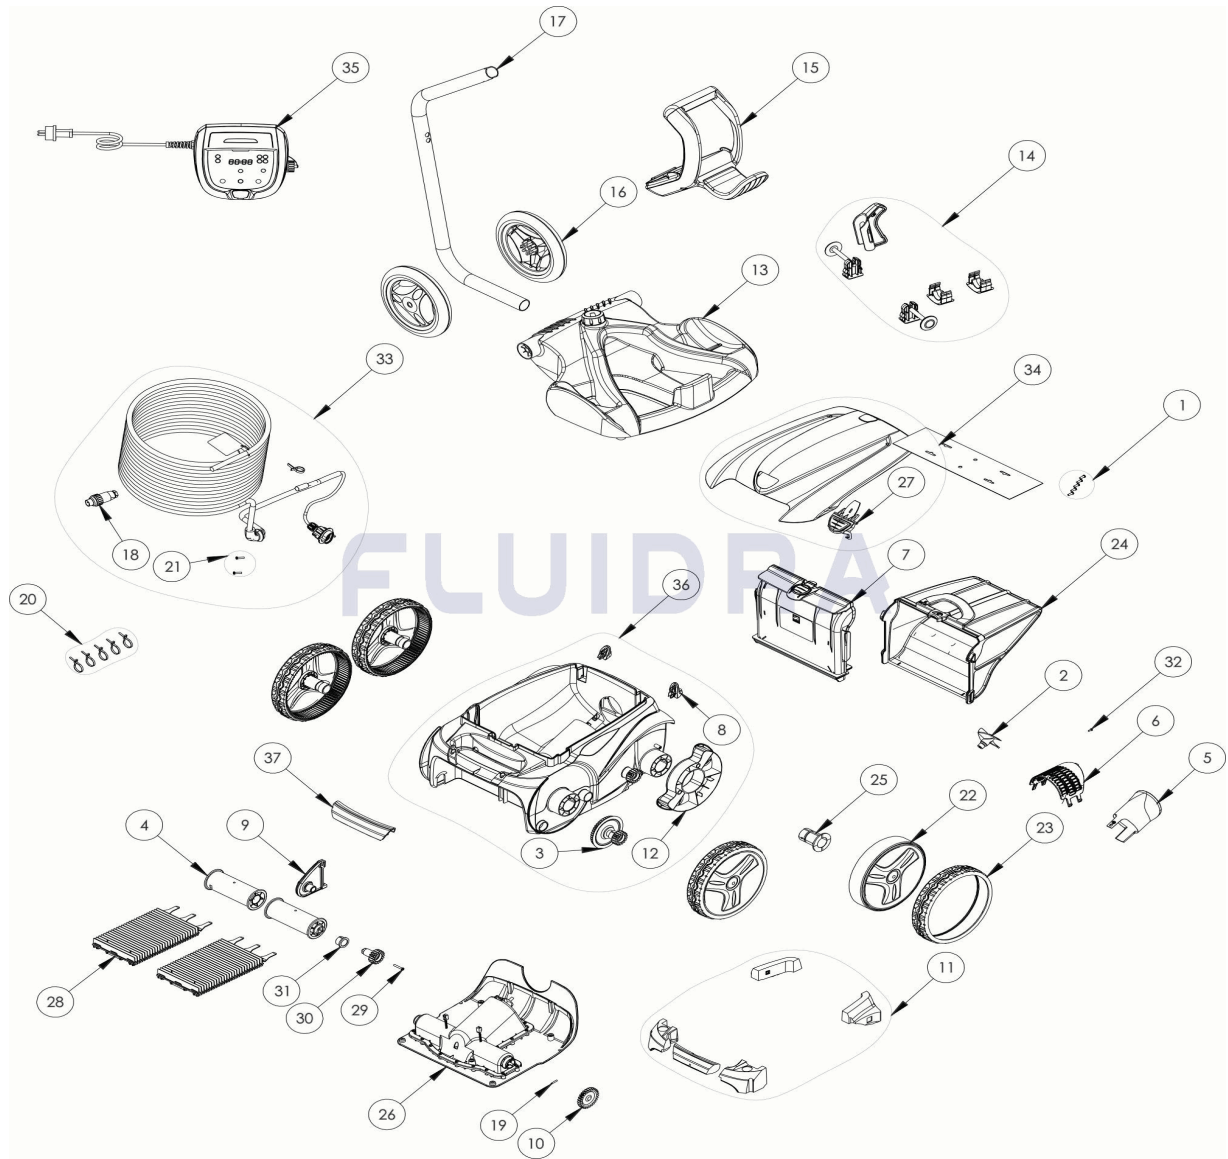

CODICE **WR000226**

DESCRIZIONE: **OV 5430**

ITALIANO

POS	CODICE	DESCRIZIONE	QUANTITA'	POS	CODICE	DESCRIZIONE	QUANTITA'
1	R0516700	VITE 4*12 MM (*5)	1	16	R0565100	RUOTE CARRELLO (*2)	1
2	R0517000	ELICA	1	17	R0565200	TUBO CARRELLO	1
3	R0517200	TRASMISSIONE	4	18	R0565600	CONNETTORE CAVO	1
4	R0517400	SUPPORTO SPAZZOLA (*2)	1	19	R0567800	COPIGLIA 3*16 MM (*5)	1
5	R0517500	GUIDA FLUSSO	1	20	R0567900	SET 5 PINZE PER FLOTTANTI	1
6	R0517600	GRIGLIA	1	21	R0608500	VITE 4*16 MM A4 (*5)	1
7	R0517700	SUPPORTO FILTRO V	1	22	R0636001	CERCHIO GRANDE R9022 ZODIAC	4
8	R0518100	PARAURTI A ROTELLA (*2)	1	23	R0636201	GOMMA GRANDE NERA ZODIAC	4
9	R0518703	PONTICELLO SPAZZOLA PMS7712	1	24	R0636600	FILTRO DETRITI SOTTILI	1
10	R0518800	KIT 2 PIGNONE 27 DENTI	1	25	R0636700	CUSCINETTO RUOTA ZODIAC	4
11	R0539700	FLOTTANTE COMPLETO	1	26	R0638000	BLOCCO MOTORE TIPO C	1
12	R0540300	PROTEZIONE RUOTA	2	27	R0638702	BLOCCO IMPUGNATURA COPERCHIO PMS	1
13	R0564800	BASE CARRELLO	1	28	R0638800	SPAZZOLA TIPO 2R9022 ZODIAC (*2)	1