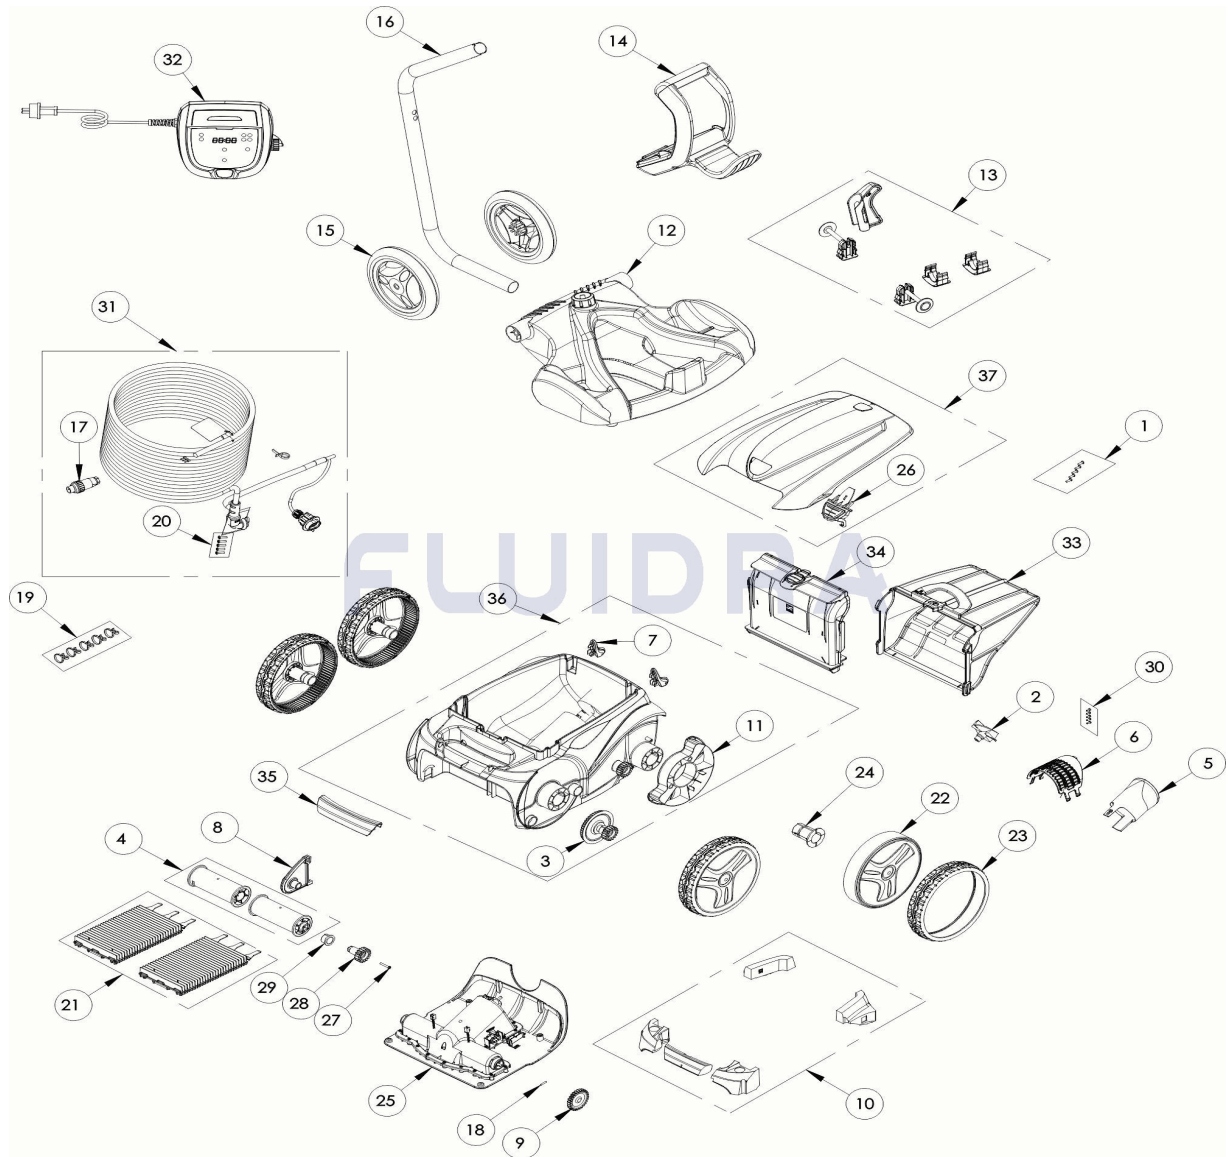

CODE **WR000229**

DESCRIPTION: **OV 5490 IQ**

ENGLISH

POS	CODE	DESCRIPTION	QUANTITY	POS	CODE	DESCRIPTION	QUANTITY
1	R0516700	SCREWS 4*12 MM (X5)	1	16	R0565200	TROLLEY TUBE	1
2	R0517000	PROPELLER	1	17	R0565600	FLOATING CABLE PLUG	1
3	R0517200	TRANSMISSION	4	18	R0567800	MOTOR BLOCK SHAFT PIN (SET OF 5)	1
4	R0517400	BRUSH ROLLER	1	19	R0567900	FLOATING CABLE CLAMP (SET OF 5)	1
5	R0517500	FLOW OUTLET	1	20	R0608500	SCREW 4*16MM (set of 5)	1
6	R0517600	MOTOR SCREEN	1	21	R0635903	BRUSH TYPE 1 PMS7712 ZODIAC (*2)	1
7	R0518100	ROLLER (SET OF 2)	1	22	R0636001	RIM LARGE R9022 ZODIAC	4
8	R0518702	ROLLER SUPPORT GREY	1	23	R0636201	TIRE LARGE BLACK ZODIAC	4
9	R0518800	DRIVE GEAR (SET OF 2)	1	24	R0636700	WHEEL BUSHING ZODIAC	4
10	R0539700	FLOAT	1	25	R0638100	MOTOR BLOCK TYPE D	1
11	R0540300	COVER WHEELS PROTECTION	2	26	R0638701	COVER LATCH GRIP PMS7712	1
12	R0564800	TROLLEY BASE	1	27	R0638900	SCREW 4*25 MM (SET OF 5)	1
13	R0564900	TROLLEY ACCESSORIES	1	28	R0639000	17 GEAR (*2)	1