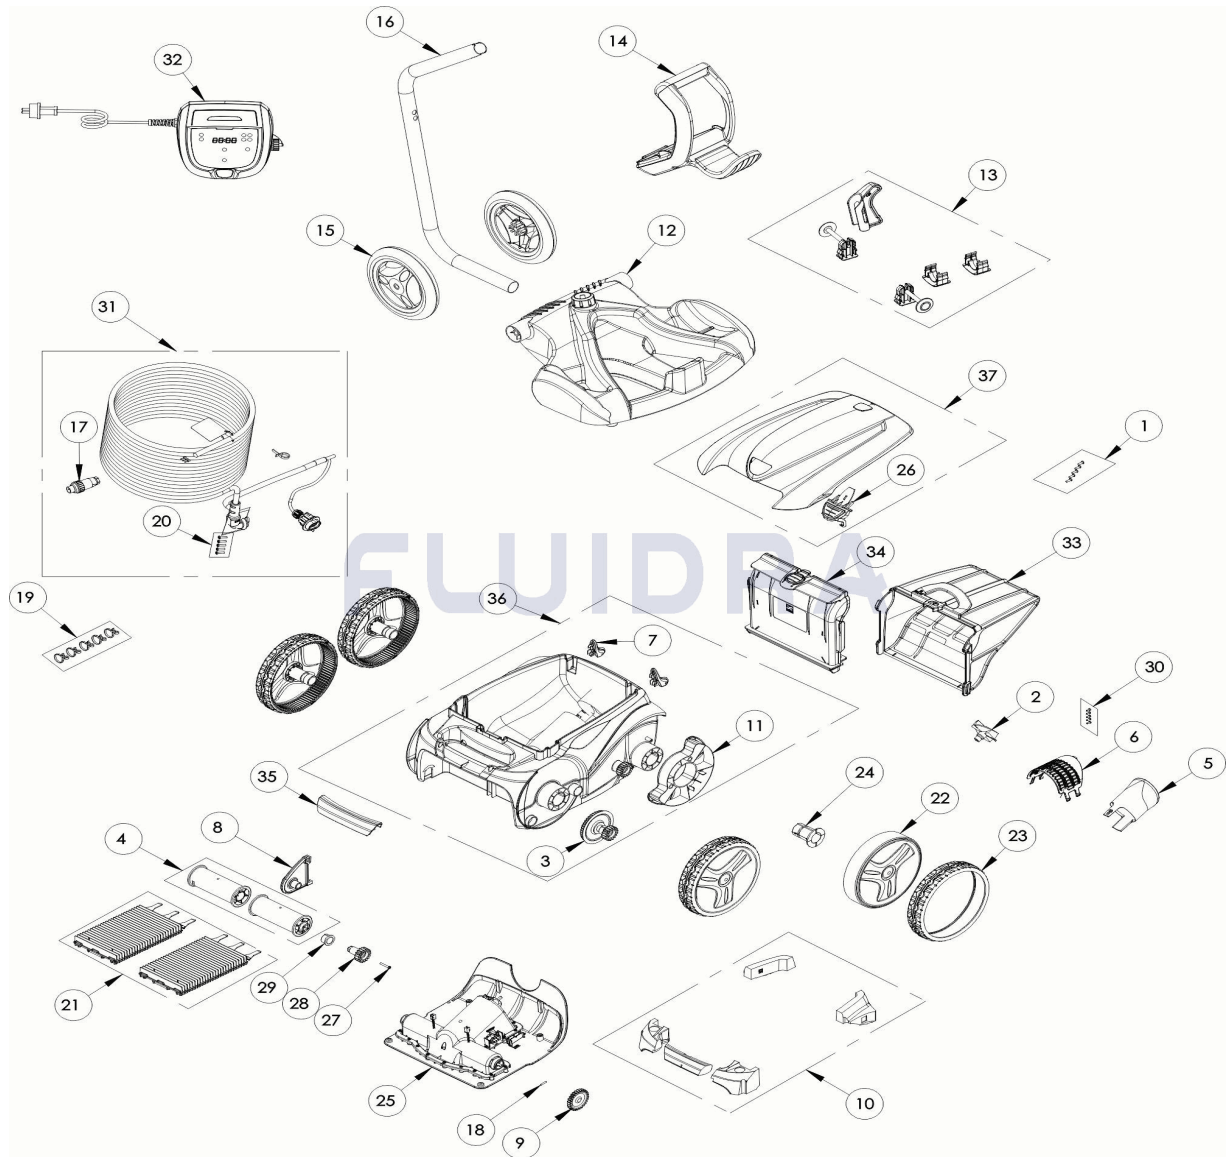

CODICE **WR000229**

DESCRIZIONE: **OV 5490 IQ**

ITALIANO

POS	CODICE	DESCRIZIONE	QUANTITA'	POS	CODICE	DESCRIZIONE	QUANTITA'
1	R0516700	VITE 4*12 MM (*5)	1	16	R0565200	TUBO CARRELLO	1
2	R0517000	ELICA	1	17	R0565600	CONNETTORE CAVO	1
3	R0517200	TRASMISSIONE	4	18	R0567800	COPIGLIA 3*16 MM (*5)	1
4	R0517400	SUPPORTO SPAZZOLA (*2)	1	19	R0567900	SET 5 PINZE PER FLOTTANTI	1
5	R0517500	GUIDA FLUSSO	1	20	R0608500	VITE 4*16 MM A4 (*5)	1
6	R0517600	GRIGLIA	1	21	R0635903	SPAZZOLA TIPO 1 PMS7712 ZODIAC (*2)	1
7	R0518100	PARAURTI A ROTELLA (*2)	1	22	R0636001	CERCHIO GRANDE R9022 ZODIAC	4
8	R0518702	PONTICELLO SPAZZOLA GRIGIA	1	23	R0636201	GOMMA GRANDE NERA ZODIAC	4
9	R0518800	KIT 2 PIGNONE 27 DENTI	1	24	R0636700	CUSCINETTO RUOTA ZODIAC	4
10	R0539700	FLOTTANTE COMPLETO	1	25	R0638100	BLOCCO MOTORE TIPO D	1
11	R0540300	PROTEZIONE RUOTA	2	26	R0638701	BLOCCO IMPUGNATURA COPERCHIO PMS	1
12	R0564800	BASE CARRELLO	1	27	R0638900	VITE 4*25 MM (*5)	1
13	R0564900	PEZZI ACCESSORI CARRELLO	1	28	R0639000	KIT 2 PIGNONE 17 DENTI	1