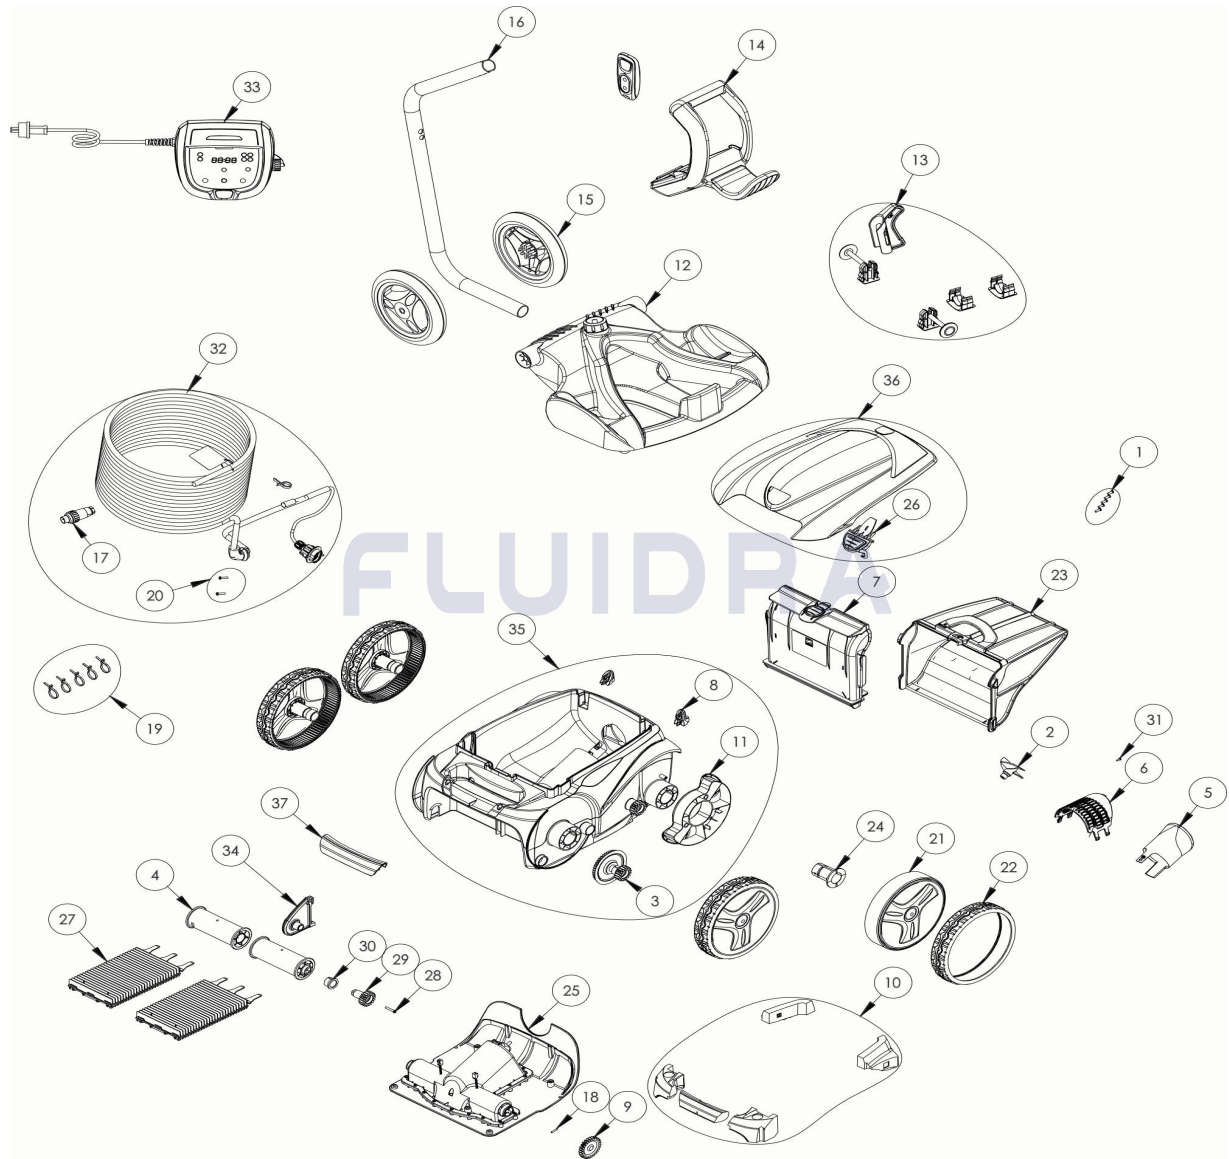

CODICE **WR000227**

DESCRIZIONE: **OV 5460**

ITALIANO

POS	CODICE	DESCRIZIONE	QUANTITA'	POS	CODICE	DESCRIZIONE	QUANTITA'
1	R0516700	VITE 4*12 MM (*5)	1	16	R0565200	TUBO CARRELLO	1
2	R0517000	ELICA	1	17	R0565600	CONNETTORE CAVO	1
3	R0517200	TRASMISSIONE	4	18	R0567800	COPIGLIA 3*16 MM (*5)	1
4	R0517400	SUPPORTO SPAZZOLA (*2)	1	19	R0567900	SET 5 PINZE PER FLOTTANTI	1
5	R0517500	GUIDA FLUSSO	1	20	R0608500	VITE 4*16 MM A4 (*5)	1
6	R0517600	GRIGLIA	1	21	R0636001	CERCHIO GRANDE R9022 ZODIAC	4
7	R0517700	SUPPORTO FILTRO V	1	22	R0636201	GOMMA GRANDE NERA ZODIAC	4
8	R0518100	PARAURTI A ROTELLA (*2)	1	23	R0636600	FILTRO DETRITI SOTTILI	1
9	R0518800	KIT 2 PIGNONE 27 DENTI	1	24	R0636700	CUSCINETTO RUOTA ZODIAC	4
10	R0539700	FLOTTANTE COMPLETO	1	25	R0638000	BLOCCO MOTORE TIPO C	1
11	R0540300	PROTEZIONE RUOTA	2	26	R0638703	BLOCCO IMPUGNATURA COPERCHIO CYAI	1
12	R0564800	BASE CARRELLO	1	27	R0638800	SPAZZOLA TIPO 2R9022 ZODIAC (*2)	1
13	R0564900	PEZZI ACCESSORI CARRELLO	1	28	R0638900	VITE 4*25 MM (*5)	1