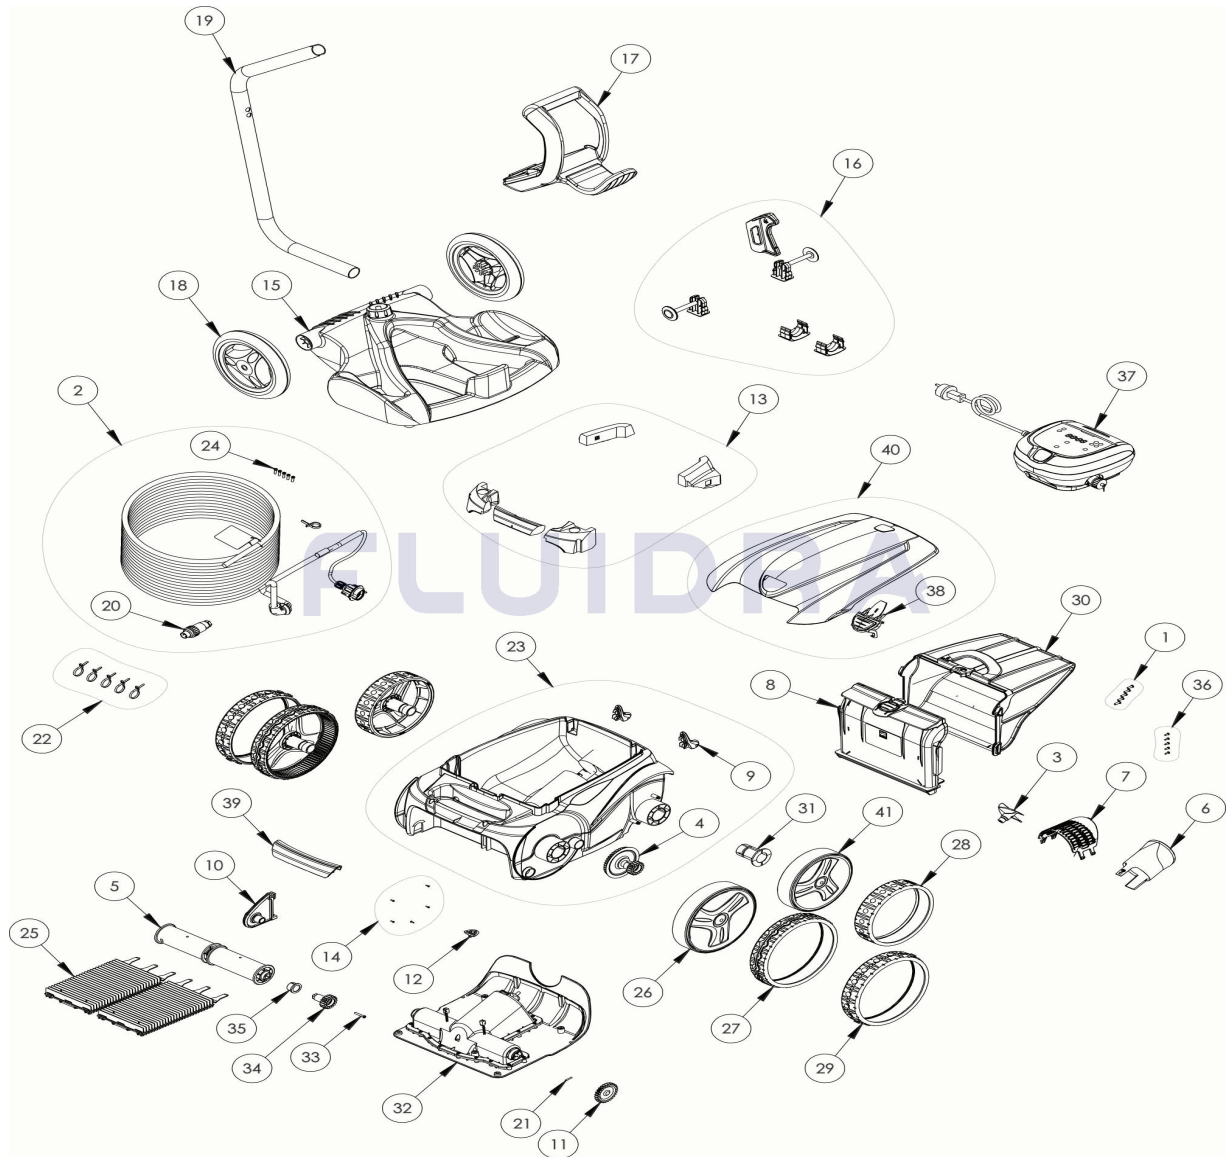

CODE **WR000259**

DESCRIPTION: **AV 348 50**

ENGLISH

POS	CODE	DESCRIPTION	QUANTITY	POS	CODE	DESCRIPTION	QUANTITY
1	R0516700	SCREWS 4*12 MM (X5)	1	16	R0564900	TROLLEY ACCESSORIES	1
2	R0516800	FLOATING CABLE 18M	1	17	R0565000	TROLLEY HANDLE	1
3	R0517000	PROPELLER	1	18	R0565100	TROLLEY WHEELS (*2)	1
4	R0517200	TRANSMISSION	2	19	R0565200	TROLLEY TUBE	1
5	R0517400	BRUSH ROLLER	1	20	R0565600	FLOATING CABLE PLUG	1
6	R0517500	FLOW OUTLET	1	21	R0567800	MOTOR BLOCK SHAFT PIN (SET OF 5)	1
7	R0517600	MOTOR SCREEN	1	22	R0567900	FLOATING CABLE CLAMP (SET OF 5)	1
8	R0517700	FILTER CANISTER SUPPORT	1	23	R0589102	MAIN BODY 2WD II GREY	1
9	R0518100	ROLLER (SET OF 2)	1	24	R0608500	SCREW 4*16MM (set of 5)	1
10	R0518702	ROLLER SUPPORT GREY	1	25	R0635904	BRUSH TYPE 1 R9022 ZODIAC (*2)	1
11	R0518800	DRIVE GEAR (SET OF 2)	1	26	R0636000	RIM LARGE BLACK ZODIAC	2
12	R0519000	RAMPE	1	27	R0636201	TIRE LARGE BLACK ZODIAC	2
13	R0539700	FLOAT	1	28	R0636300	TIRE REAR BLACK ZODIAC	2