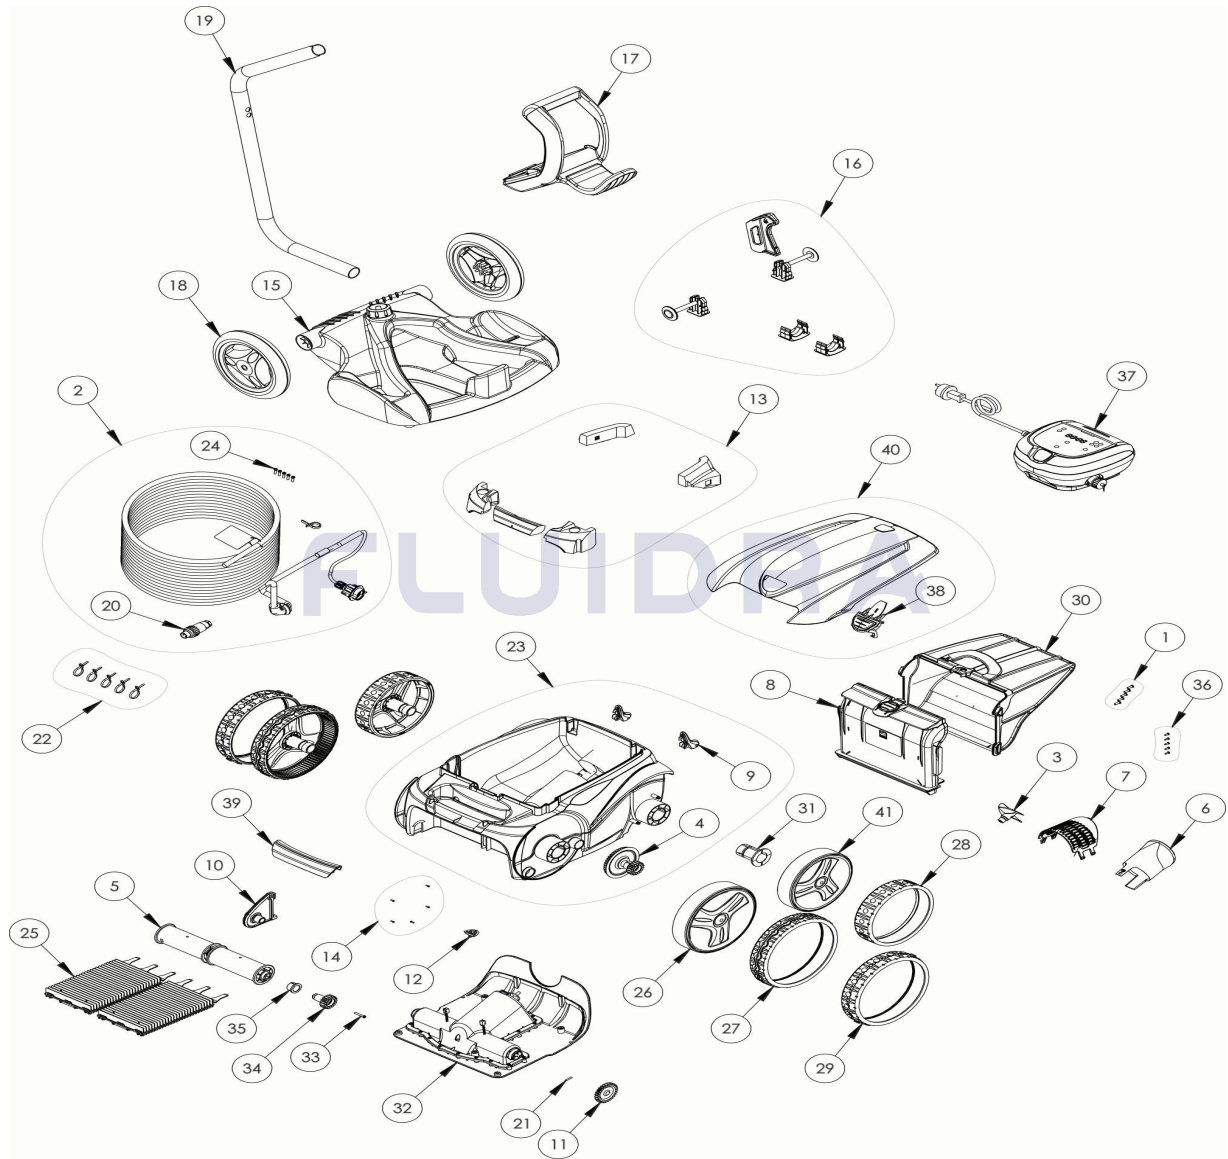

CODICE **WR000259**

DESCRIZIONE: **AV 348 50**

ITALIANO

POS	CODICE	DESCRIZIONE	QUANTITA'	POS	CODICE	DESCRIZIONE	QUANTITA'
1	R0516700	VITE 4*12 MM (*5)	1	16	R0564900	PEZZI ACCESSORI CARRELLO	1
2	R0516800	CAVO GALLEGGIANTE 18M	1	17	R0565000	MANIGLIA CARRELLO	1
3	R0517000	ELICA	1	18	R0565100	RUOTE CARRELLO (*2)	1
4	R0517200	TRASMISSIONE	2	19	R0565200	TUBO CARRELLO	1
5	R0517400	SUPPORTO SPAZZOLA (*2)	1	20	R0565600	CONNETTORE CAVO	1
6	R0517500	GUIDA FLUSSO	1	21	R0567800	COPIGLIA 3*16 MM (*5)	1
7	R0517600	GRIGLIA	1	22	R0567900	SET 5 PINZE PER FLOTTANTI	1
8	R0517700	SUPPORTO FILTRO V	1	23	R0589102	SCOCCA COMPLETA 2WD II GRIGIA	1
9	R0518100	PARAURTI A ROTELLA (*2)	1	24	R0608500	VITE 4*16 MM A4 (*5)	1
10	R0518702	PONTICELLO SPAZZOLA GRIGIA	1	25	R0635904	SPAZZOLA TIPO 1 R9022 ZODIAC (*2)	1
11	R0518800	KIT 2 PIGNONE 27 DENTI	1	26	R0636000	CERCHIO GRANDE NERO ZODIAC	2
12	R0519000	RAMPE	1	27	R0636201	GOMMA GRANDE NERA ZODIAC	2
13	R0539700	FLOTTANTE COMPLETO	1	28	R0636300	GOMMA POSTERIORE NERA ZODIAC	2