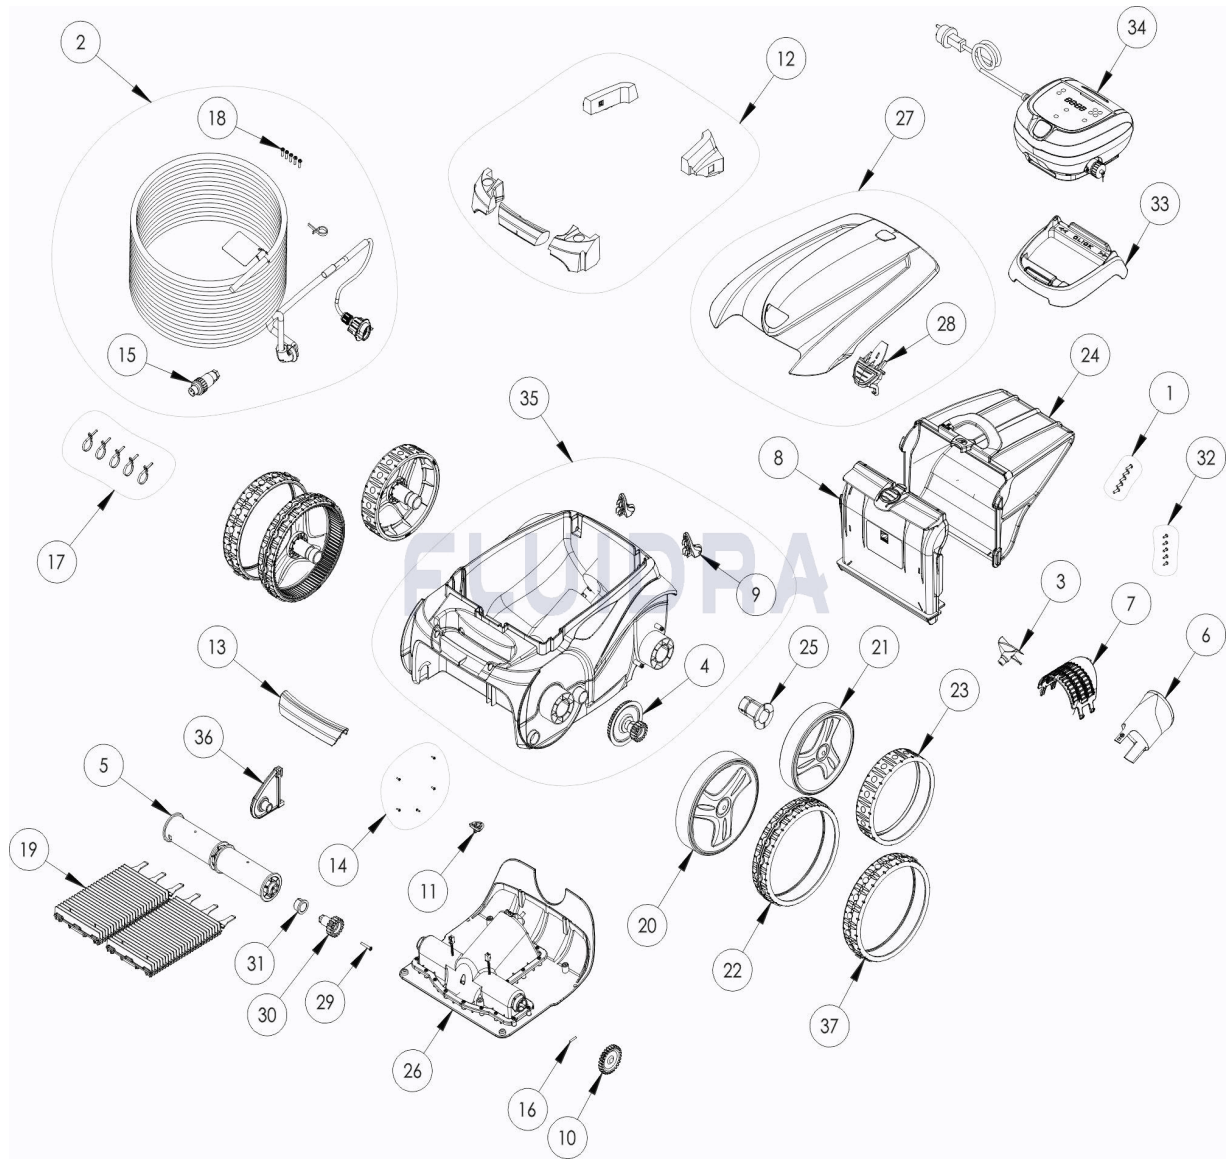

CODICE **WR000251**

DESCRIZIONE: **OV 3310**

ITALIANO

POS	CODICE	DESCRIZIONE	QUANTITA'	POS	CODICE	DESCRIZIONE	QUANTITA'
1	R0516700	VITE 4*12 MM (*5)	1	16	R0567800	COPIGLIA 3*16 MM (*5)	1
2	R0516800	CAVO GALLEGGIANTE 18M	1	17	R0567900	SET 5 PINZE PER FLOTTANTI	1
3	R0517000	ELICA	1	18	R0608500	VITE 4*16 MM A4 (*5)	1
4	R0517200	TRASMISSIONE	2	19	R0635901	SPAZZOLA TIPO 1 PMS2915 ZODIAC (*2)	1
5	R0517400	SUPPORTO SPAZZOLA (*2)	1	20	R0636002	CERCHIO GRANDE PMS2915 ZODIAC	2
6	R0517500	GUIDA FLUSSO	1	21	R0636101	CERCHIO PICCOLO PMS2915 ZODIAC	2
7	R0517600	GRIGLIA	1	22	R0636200	GOMMA GRANDE RAL9022 ZODIAC	2
8	R0517700	SUPPORTO FILTRO V	1	23	R0636301	GOMMA POSTERIORE RAL9022 ZODIAC	2
9	R0518100	PARAURTI A ROTELLA (*2)	1	24	R0636600	FILTRO DETRITI SOTTILI	1
10	R0518800	KIT 2 PIGNONE 27 DENTI	1	25	R0636700	CUSCINETTO RUOTA ZODIAC	4
11	R0519000	RAMPE	1	26	R0637800	BLOCCO MOTORE TIPO A	1
12	R0539700	FLOTTANTE COMPLETO	1	27	R0638200	PORTELLO RV4460	1
13	R0540400	MANIGLIA PMS295	1	28	R0638700	BLOCCO IMPUGNATURA COPERCHIO PMS	1