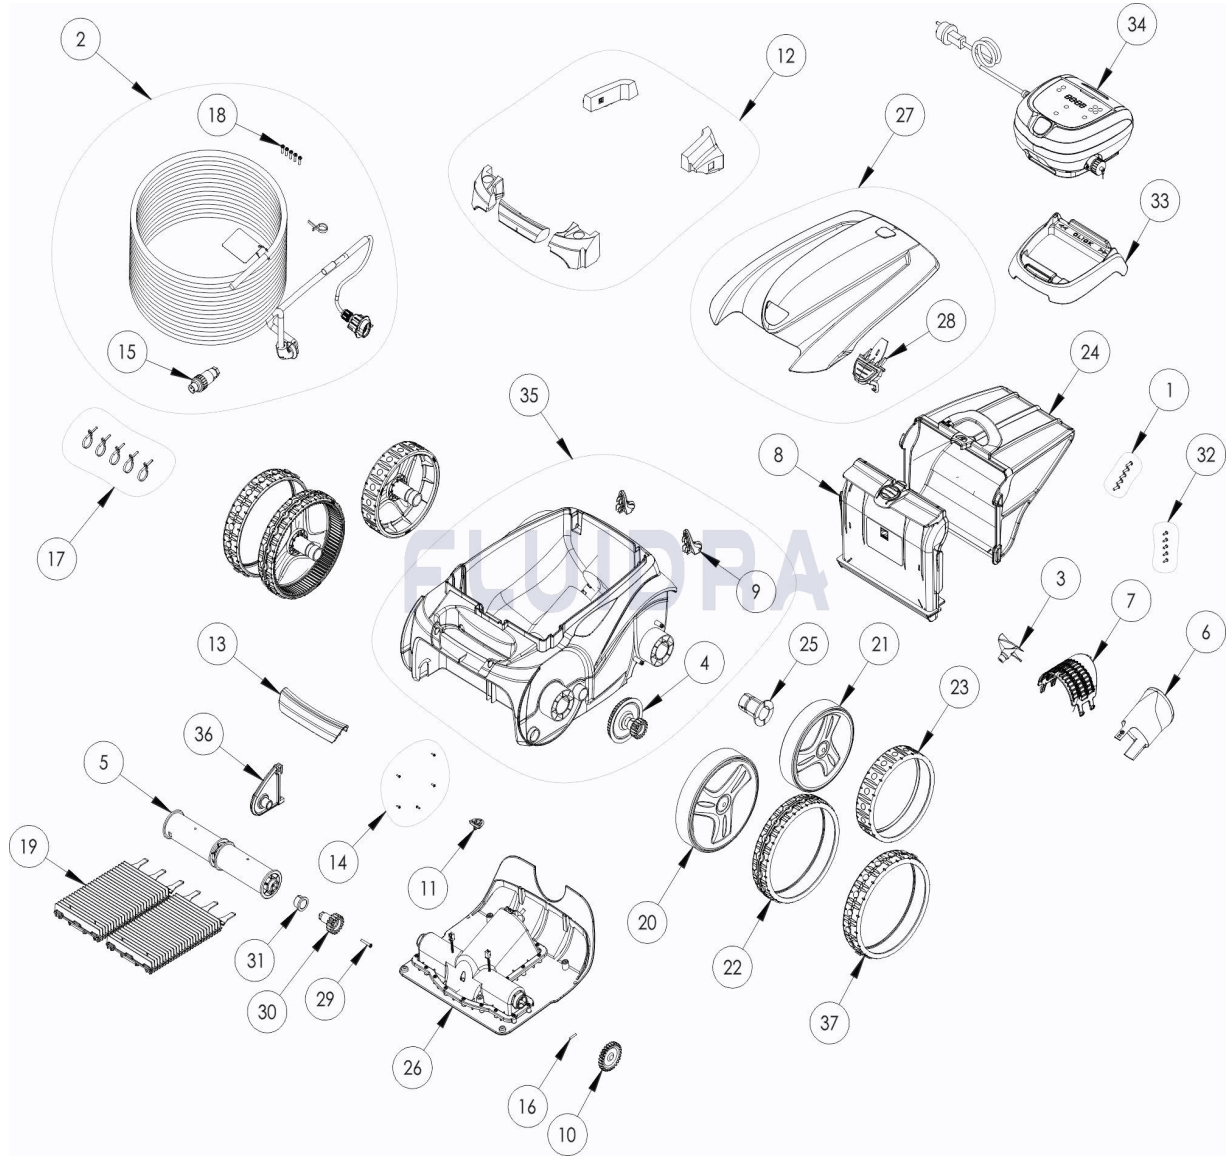

CODE **WR000251**

DESCRIPTION: **OV 3310**

ENGLISH

POS	CODE	DESCRIPTION	QUANTITY	POS	CODE	DESCRIPTION	QUANTITY
1	R0516700	SCREWS 4*12 MM (X5)	1	16	R0567800	MOTOR BLOCK SHAFT PIN (SET OF 5)	1
2	R0516800	FLOATING CABLE 18M	1	17	R0567900	FLOATING CABLE CLAMP (SET OF 5)	1
3	R0517000	PROPELLER	1	18	R0608500	SCREW 4*16MM (set of 5)	1
4	R0517200	TRANSMISSION	2	19	R0635901	BRUSH TYPE 1 PMS2915 ZODIAC (*2)	1
5	R0517400	BRUSH ROLLER	1	20	R0636002	RIM LARGE PMS2915 ZODIAC	2
6	R0517500	FLOW OUTLET	1	21	R0636101	RIM REAR PMS2915 ZODIAC	2
7	R0517600	MOTOR SCREEN	1	22	R0636200	TIRE LARGE RAL9022 ZODIAC	2
8	R0517700	FILTER CANISTER SUPPORT	1	23	R0636301	TIRE REAR RAL9022 ZODIAC	2
9	R0518100	ROLLER (SET OF 2)	1	24	R0636600	FINE FILTER V	1
10	R0518800	DRIVE GEAR (SET OF 2)	1	25	R0636700	WHEEL BUSHING ZODIAC	4
11	R0519000	RAMPE	1	26	R0637800	MOTOR BLOCK TYPE A	1
12	R0539700	FLOAT	1	27	R0638200	COVER RV4460	1
13	R0540400	HANDLE BLUE	1	28	R0638700	COVER LATCH GRIP PMS108	1