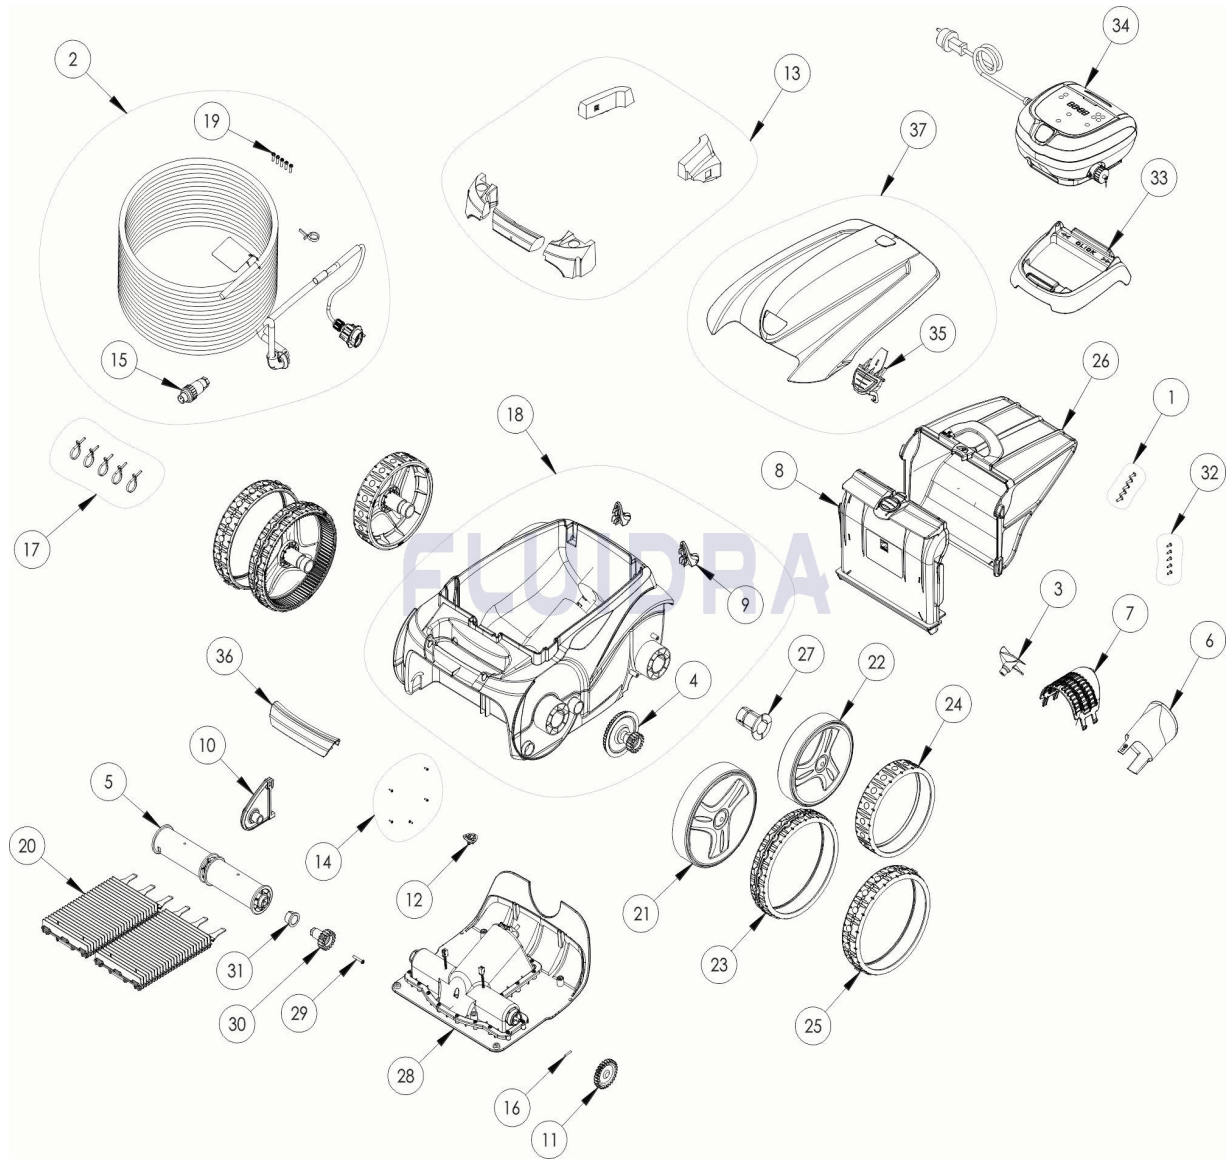

CODE **WR000275**

DESCRIPTION: **VORTEX 205**

FRANCAIS

POS	CODE	DESCRIPTION	QUANTITE	POS	CODE	DESCRIPTION	QUANTITE
1	R0516700	VIS 4*12 MM (X5)	1	16	R0567800	GOUPILLE 3*16 MM (*5)	1
2	R0516800	CABLE FLOTTANT 18M	1	17	R0567900	LIEN SERRAGE CABLE FLOTT (*5)	1
3	R0517000	HELICE V	1	18	R0589102	COQUE CPLTE 2WD II GRISE	1
4	R0517200	TRANSMISSION	2	19	R0608500	VIS 4*16 MM A4 (*5)	1
5	R0517400	SUPPORT BROSSE (* 2)	1	20	R0635904	BROSSE TYPE 1 R9022 ZODIAC (* 2)	1
6	R0517500	GUIDE FLUX	1	21	R0636001	JANTE GDE R9022 ZODIAC	2
7	R0517600	GRILLE MOTEUR	1	22	R0636100	JANTE PETITE R9022 ZODIAC	2
8	R0517700	SUPPORT FILTRE V	1	23	R0636201	BANDAGE GD NOIR ZODIAC	2
9	R0518100	BUMPER A ROULETTE(*2)	1	24	R0636300	BANDAGE ARR NOIR ZODIAC	2
10	R0518702	PONTET BROSSE GRIS	1	25	R0636400	BANDAGE AVANT TILE ZODIAC	2
11	R0518800	PIGNON 27 DENTS (*2)	1	26	R0636600	FILTRE DEBRIS FIN 100µ V	1
12	R0519000	RAMPE	1	27	R0636700	PALIER ROUE ZODIAC	4
13	R0539700	FLOTTEUR COMPLET	1	28	R0637800	BLOC MOTEUR TYPE A	1

CODE **WR000275**

DESCRIPTION: **VORTEX 205**

ENGLISH

POS	CODE	DESCRIPTION	QUANTITY	POS	CODE	DESCRIPTION	QUANTITY
1	R0516700	SCREWS 4*12 MM (X5)	1	16	R0567800	MOTOR BLOCK SHAFT PIN (SET OF 5)	1
2	R0516800	FLOATING CABLE 18M	1	17	R0567900	FLOATING CABLE CLAMP (SET OF 5)	1
3	R0517000	PROPELLER	1	18	R0589102	MAIN BODY 2WD II GREY	1
4	R0517200	TRANSMISSION	2	19	R0608500	SCREW 4*16MM (set of 5)	1
5	R0517400	BRUSH ROLLER	1	20	R0635904	BRUSH TYPE 1 R9022 ZODIAC (*2)	1
6	R0517500	FLOW OUTLET	1	21	R0636001	RIM LARGE R9022 ZODIAC	2
7	R0517600	MOTOR SCREEN	1	22	R0636100	RIM REAR R9022 ZODIAC	2
8	R0517700	FILTER CANISTER SUPPORT	1	23	R0636201	TIRE LARGE BLACK ZODIAC	2
9	R0518100	ROLLER (SET OF 2)	1	24	R0636300	TIRE REAR BLACK ZODIAC	2
10	R0518702	ROLLER SUPPORT GREY	1	25	R0636400	TIRE LARGE TILE ZODIAC	2
11	R0518800	DRIVE GEAR (SET OF 2)	1	26	R0636600	FINE FILTER V	1
12	R0519000	RAMPE	1	27	R0636700	WHEEL BUSHING ZODIAC	4
13	R0539700	FLOAT	1	28	R0637800	MOTOR BLOCK TYPE A	1