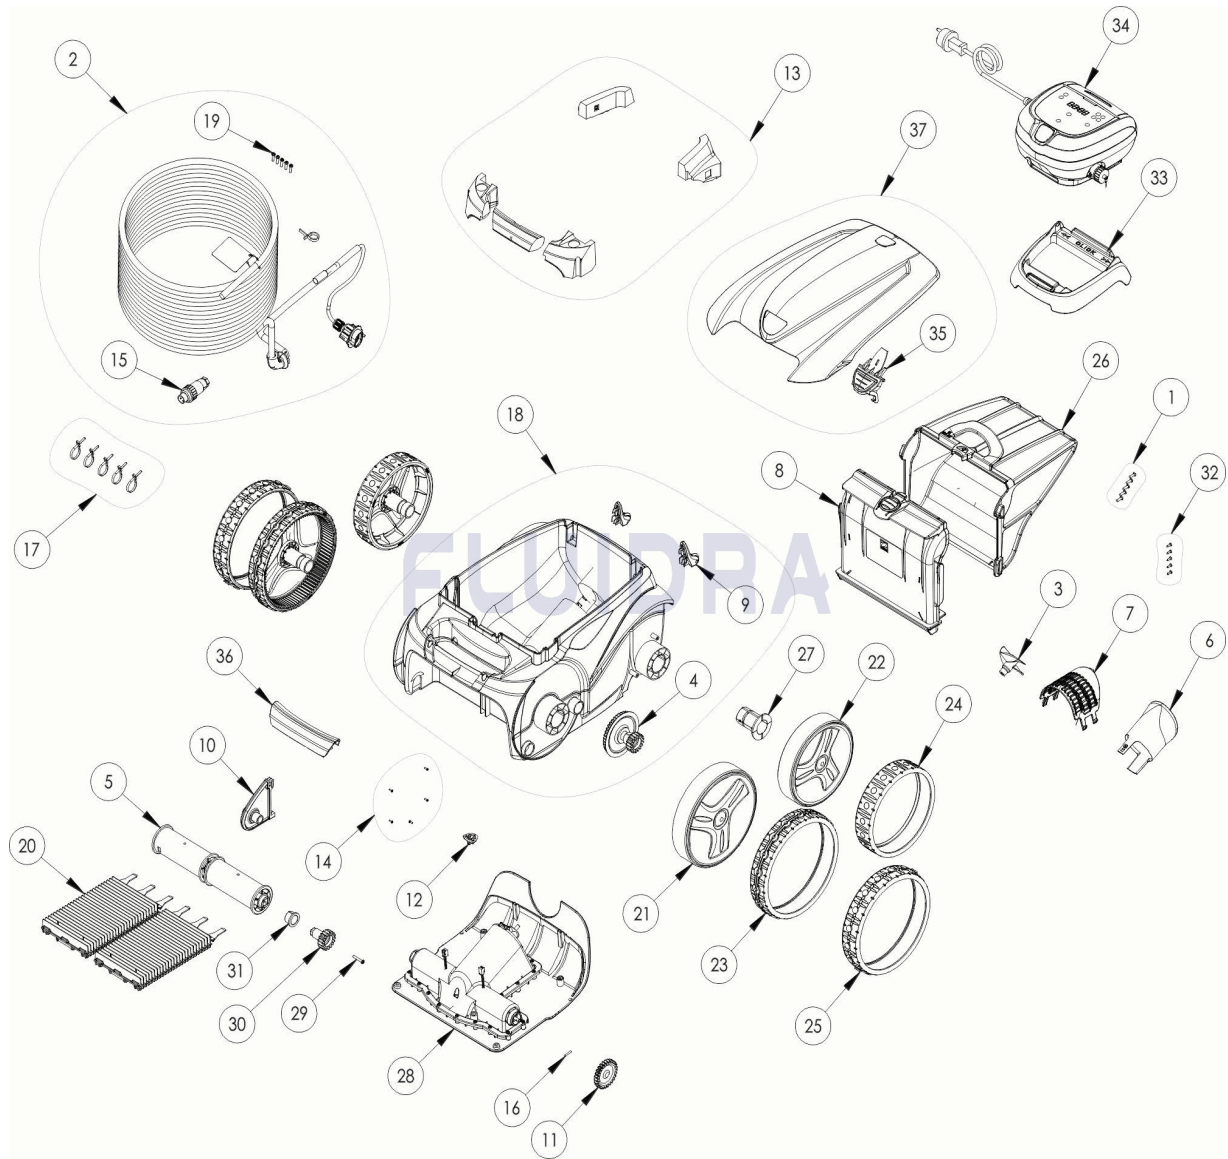

CODICE **WR000275**

DESCRIZIONE: **VORTEX 205**

ITALIANO

POS	CODICE	DESCRIZIONE	QUANTITA'	POS	CODICE	DESCRIZIONE	QUANTITA'
1	R0516700	VITE 4*12 MM (*5)	1	16	R0567800	COPIGLIA 3*16 MM (*5)	1
2	R0516800	CAVO GALLEGGIANTE 18M	1	17	R0567900	SET 5 PINZE PER FLOTTANTI	1
3	R0517000	ELICA	1	18	R0589102	SCocca COMPLETA 2WD II GRIGIA	1
4	R0517200	TRASMISSIONE	2	19	R0608500	VITE 4*16 MM A4 (*5)	1
5	R0517400	SUPPORTO SPAZZOLA (*2)	1	20	R0635904	SPAZZOLA TIPO 1 R9022 ZODIAC (*2)	1
6	R0517500	GUIDA FLUSSO	1	21	R0636001	CERCHIO GRANDE R9022 ZODIAC	2
7	R0517600	GRIGLIA	1	22	R0636100	CERCHIO PICCOLO R9022 ZODIAC	2
8	R0517700	SUPPORTO FILTRO V	1	23	R0636201	GOMMA GRANDE NERA ZODIAC	2
9	R0518100	PARAURTI A ROTELLA (*2)	1	24	R0636300	GOMMA POSTERIORE NERA ZODIAC	2
10	R0518702	PONTICELLO SPAZZOLA GRIGIA	1	25	R0636400	GOMMA ANTERIORE TILE ZODIAC	2
11	R0518800	KIT 2 PIGNONE 27 DENTI	1	26	R0636600	FILTRO DETRITI SOTTILI	1
12	R0519000	RAMPE	1	27	R0636700	CUSCINETTO RUOTA ZODIAC	4
13	R0539700	FLOTTANTE COMPLETO	1	28	R0637800	BLOCCO MOTORE TIPO A	1