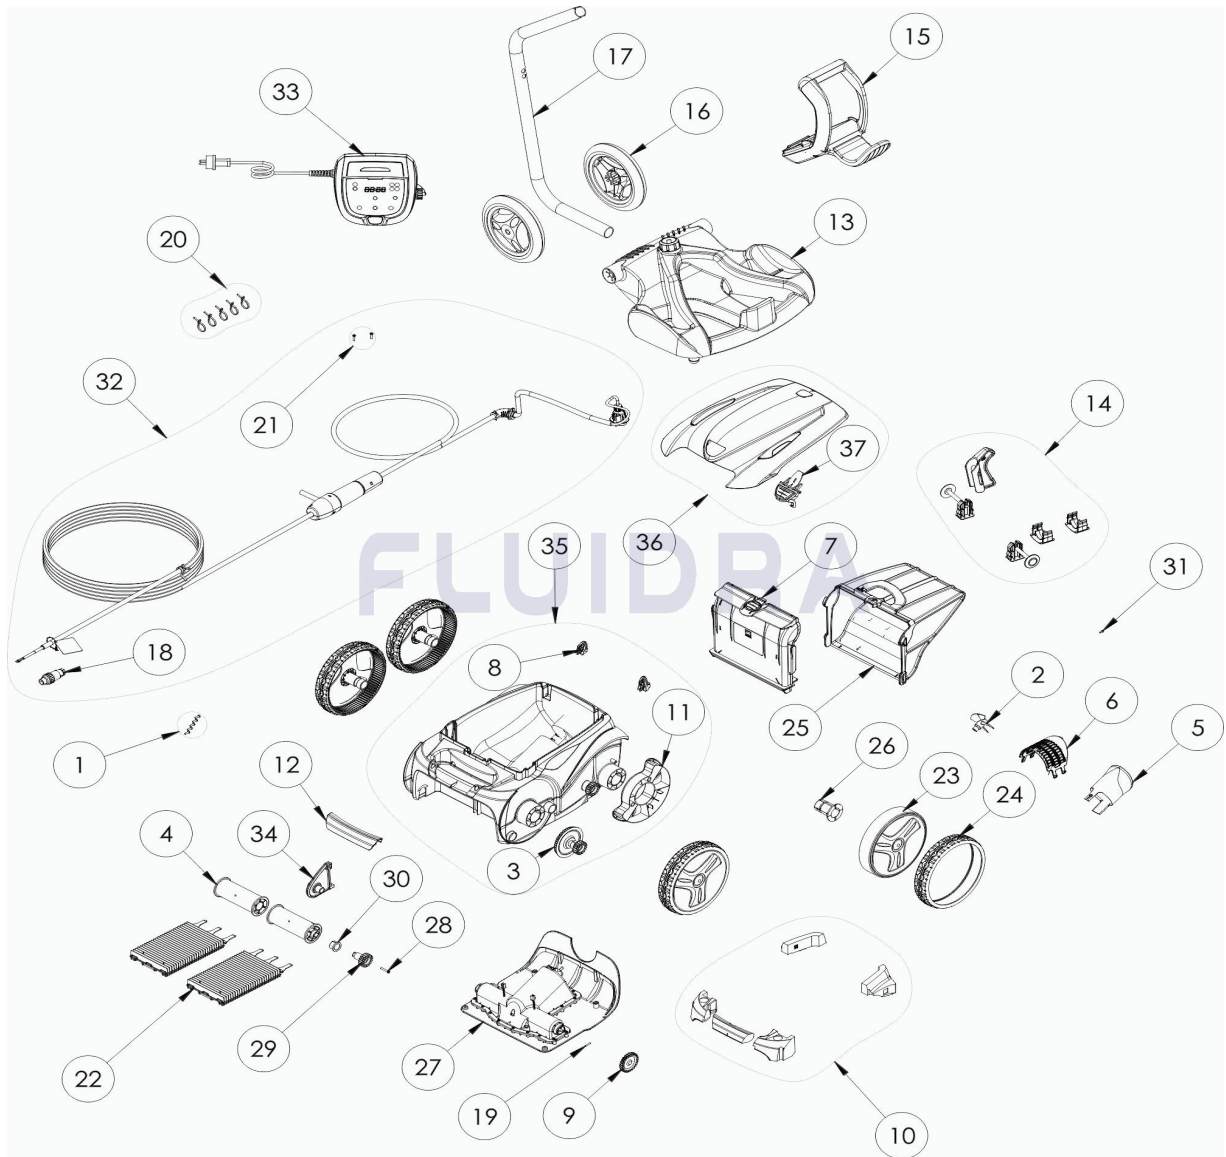

CODICE **WR000358**

DESCRIZIONE: **FR 5480 IQ**

ITALIANO

POS	CODICE	DESCRIZIONE	QUANTITA'	POS	CODICE	DESCRIZIONE	QUANTITA'
1	R0516700	VITE 4*12 MM (*5)	1	16	R0565100	RUOTE CARRELLO (*2)	1
2	R0517000	ELICA	1	17	R0565200	TUBO CARRELLO	1
3	R0517200	TRASMISSIONE	4	18	R0565600	CONNETTORE CAVO	1
4	R0517400	SUPPORTO SPAZZOLA (*2)	1	19	R0567800	COPIGLIA 3*16 MM (*5)	1
5	R0517500	GUIDA FLUSSO	1	20	R0567900	SET 5 PINZE PER FLOTTANTI	1
6	R0517600	GRIGLIA	1	21	R0608500	VITE 4*16 MM A4 (*5)	1
7	R0517700	SUPPORTO FILTRO V	1	22	R0635904	SPAZZOLA TIPO 1 R9022 ZODIAC (*2)	1
8	R0518100	PARAURTI A ROTELLA (*2)	1	23	R0636000	CERCHIO GRANDE NERO ZODIAC	4
9	R0518800	KIT 2 PIGNONE 27 DENTI	1	24	R0636200	GOMMA GRANDE RAL9022 ZODIAC	4
10	R0539700	FLOTTANTE COMPLETO	1	25	R0636600	FILTRO DETRITI SOTTILI	1
11	R0540300	PROTEZIONE RUOTA	2	26	R0636700	CUSCINETTO RUOTA ZODIAC	4
12	R0540402	MANIGLIA GRIGIA	1	27	R0638100	BLOCCO MOTORE TIPO D	1
13	R0564800	BASE CARRELLO	1	28	R0638900	VITE 4*25 MM (*5)	1