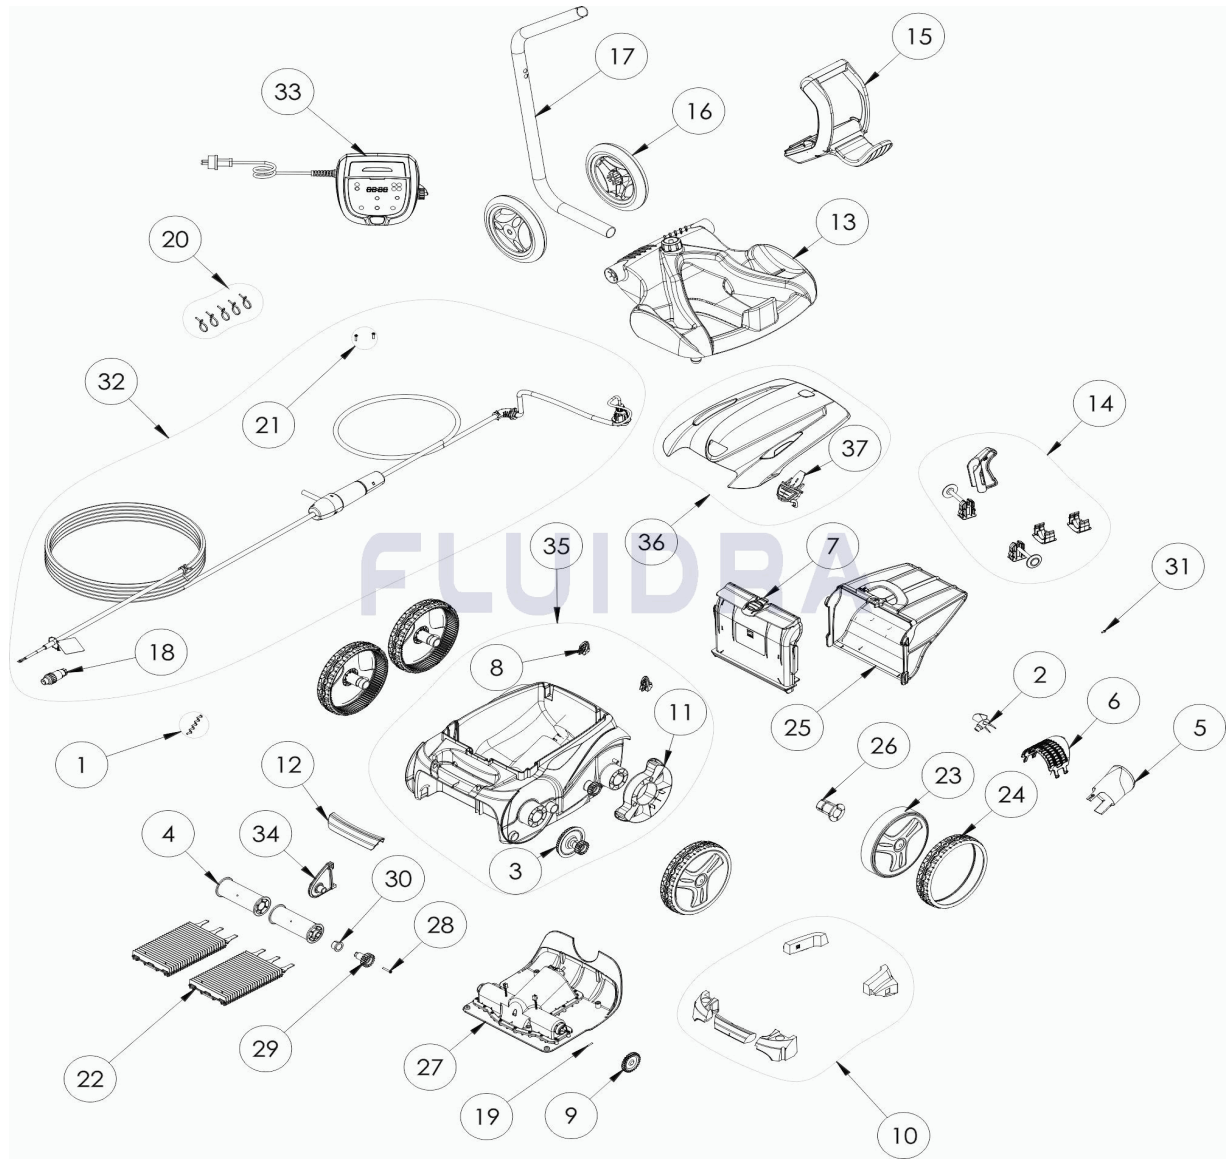

CODE **WR000358**

DESCRIPTION: **FR 5480 IQ**

ENGLISH

POS	CODE	DESCRIPTION	QUANTITY	POS	CODE	DESCRIPTION	QUANTITY
1	R0516700	SCREWS 4*12 MM (X5)	1	16	R0565100	TROLLEY WHEELS (*2)	1
2	R0517000	PROPELLER	1	17	R0565200	TROLLEY TUBE	1
3	R0517200	TRANSMISSION	4	18	R0565600	FLOATING CABLE PLUG	1
4	R0517400	BRUSH ROLLER	1	19	R0567800	MOTOR BLOCK SHAFT PIN (SET OF 5)	1
5	R0517500	FLOW OUTLET	1	20	R0567900	FLOATING CABLE CLAMP (SET OF 5)	1
6	R0517600	MOTOR SCREEN	1	21	R0608500	SCREW 4*16MM (set of 5)	1
7	R0517700	FILTER CANISTER SUPPORT	1	22	R0635904	BRUSH TYPE 1 R9022 ZODIAC (*2)	1
8	R0518100	ROLLER (SET OF 2)	1	23	R0636000	RIM LARGE BLACK ZODIAC	4
9	R0518800	DRIVE GEAR (SET OF 2)	1	24	R0636200	TIRE LARGE RAL9022 ZODIAC	4
10	R0539700	FLOAT	1	25	R0636600	FINE FILTER V	1
11	R0540300	COVER WHEELS PROTECTION	2	26	R0636700	WHEEL BUSHING ZODIAC	4
12	R0540402	HANDLE GREY	1	27	R0638100	MOTOR BLOCK TYPE D	1
13	R0564800	TROLLEY BASE	1	28	R0638900	SCREW 4*25 MM (SET OF 5)	1