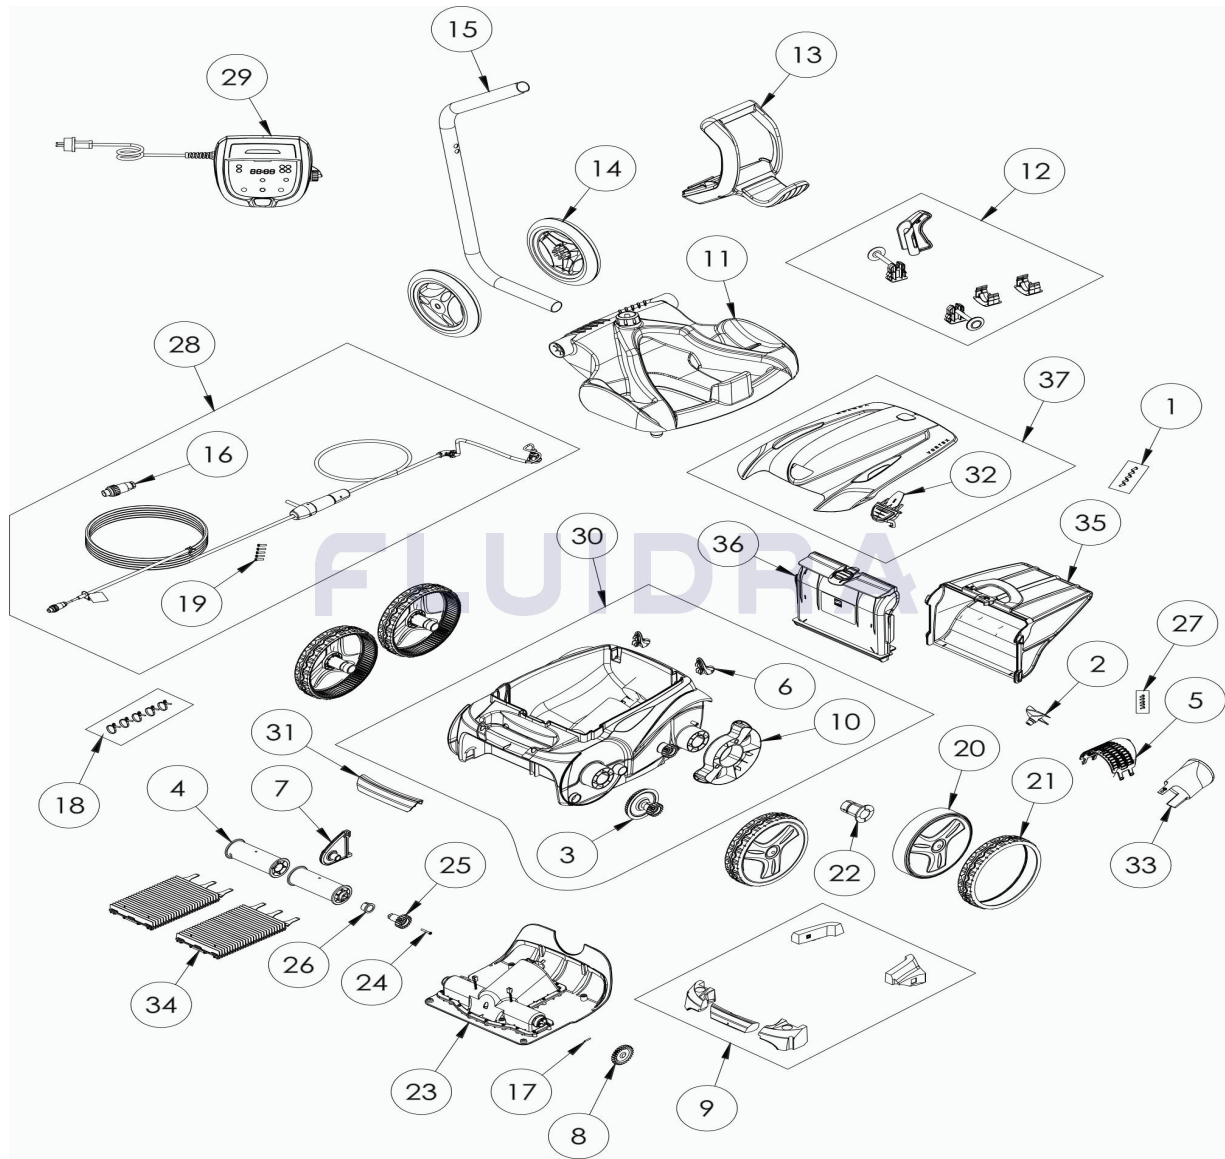

CODE **WR000315**

DESCRIPTION: **GV 5480 IQ**

ENGLISH

POS	CODE	DESCRIPTION	QUANTITY	POS	CODE	DESCRIPTION	QUANTITY
1	R0516700	SCREWS 4*12 MM (X5)	1	16	R0565600	FLOATING CABLE PLUG	1
2	R0517000	PROPELLER	1	17	R0567800	MOTOR BLOCK SHAFT PIN (SET OF 5)	1
3	R0517200	TRANSMISSION	4	18	R0567900	FLOATING CABLE CLAMP (SET OF 5)	1
4	R0517400	BRUSH ROLLER	1	19	R0608500	SCREW 4*16MM (set of 5)	1
5	R0517600	MOTOR SCREEN	1	20	R0636003	RIM LARGE GREY ZODIAC	4
6	R0518100	ROLLER (SET OF 2)	1	21	R0636201	TIRE LARGE BLACK ZODIAC	4
7	R0518702	ROLLER SUPPORT GREY	1	22	R0636700	WHEEL BUSHING ZODIAC	4
8	R0518800	DRIVE GEAR (SET OF 2)	1	23	R0638100	MOTOR BLOCK TYPE D	1
9	R0539700	FLOAT	1	24	R0638900	SCREW 4*25 MM (SET OF 5)	1
10	R0540300	COVER WHEELS PROTECTION	2	25	R0639000	17 GEAR (*2)	1
11	R0564800	TROLLEY BASE	1	26	R0639100	OUTER BEARING (*2)	1
12	R0564900	TROLLEY ACCESSORIES	1	27	R0639200	SCREW 2.9*9.5 MM (SET OF 5)	1
13	R0565000	TROLLEY HANDLE	1	28	R0726600	SWIVEL FLOATING CABLE KIT 18M	1