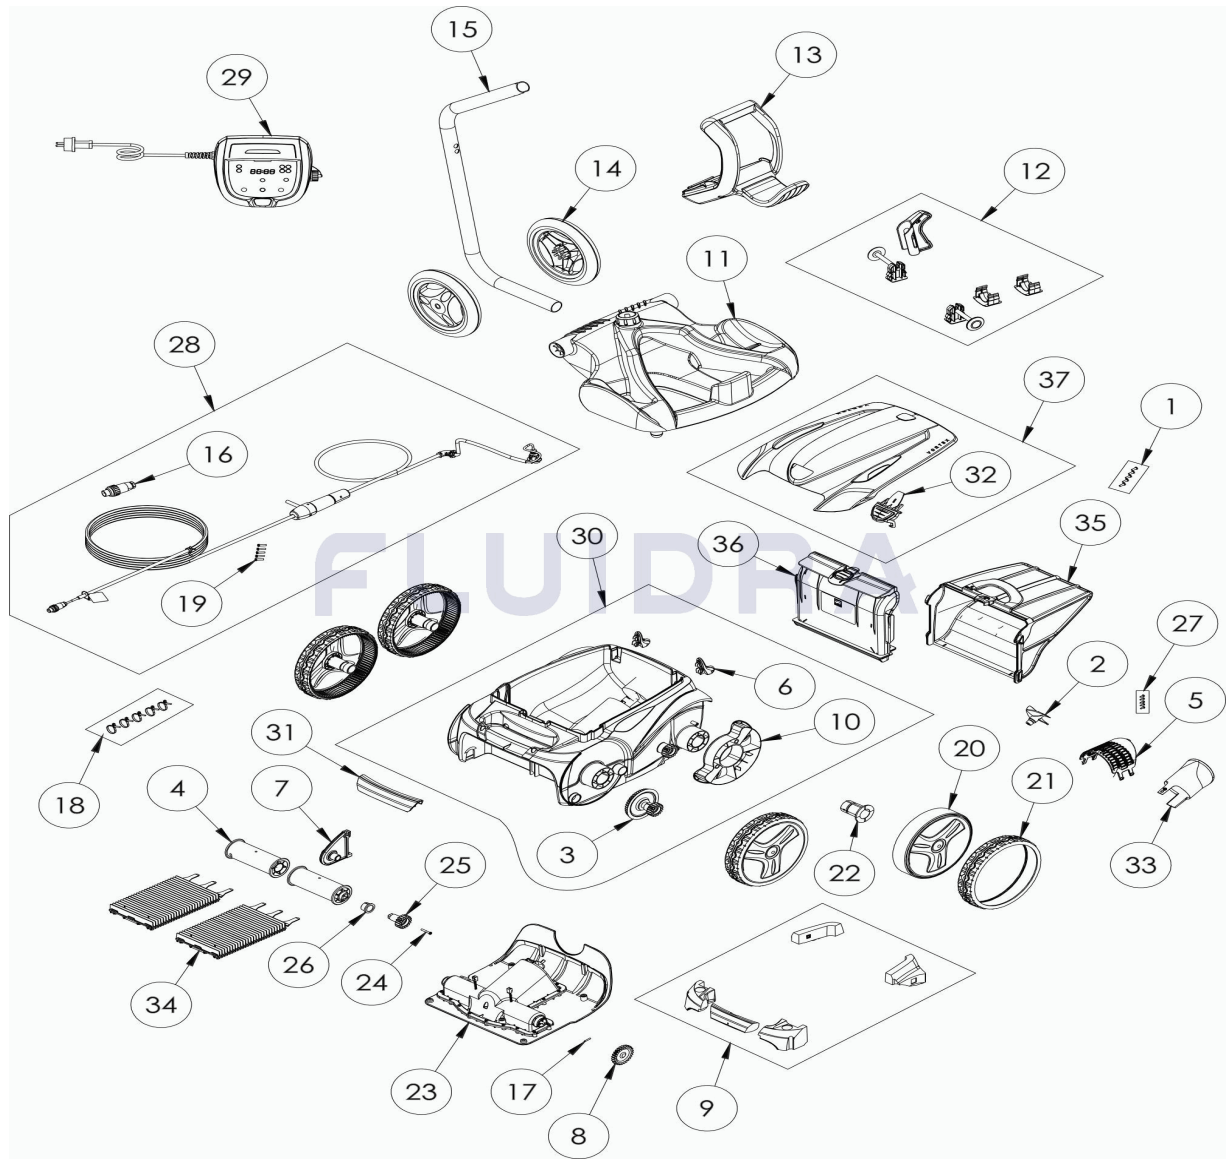

CODICE **WR000315**

DESCRIZIONE: **GV 5480 IQ**

ITALIANO

POS	CODICE	DESCRIZIONE	QUANTITA'	POS	CODICE	DESCRIZIONE	QUANTITA'
1	R0516700	VITE 4*12 MM (*5)	1	16	R0565600	CONNETTORE CAVO	1
2	R0517000	ELICA	1	17	R0567800	COPIGLIA 3*16 MM (*5)	1
3	R0517200	TRASMISSIONE	4	18	R0567900	SET 5 PINZE PER FLOTTANTI	1
4	R0517400	SUPPORTO SPAZZOLA (*2)	1	19	R0608500	VITE 4*16 MM A4 (*5)	1
5	R0517600	GRIGLIA	1	20	R0636003	CERCHIO GRANDE GRIGIO ZODIAC	4
6	R0518100	PARAURTI A ROTELLA (*2)	1	21	R0636201	GOMMA GRANDE NERA ZODIAC	4
7	R0518702	PONTICELLO SPAZZOLA GRIGIA	1	22	R0636700	CUSCINETTO RUOTA ZODIAC	4
8	R0518800	KIT 2 PIGNONE 27 DENTI	1	23	R0638100	BLOCCO MOTORE TIPO D	1
9	R0539700	FLOTTANTE COMPLETO	1	24	R0638900	VITE 4*25 MM (*5)	1
10	R0540300	PROTEZIONE RUOTA	2	25	R0639000	KIT 2 PIGNONE 17 DENTI	1
11	R0564800	BASE CARRELLO	1	26	R0639100	CUSCINETTO ESTERIORE (*2)	1
12	R0564900	PEZZI ACCESSORI CARRELLO	1	27	R0639200	KIT 5 VITI 2.9*9.5 MM	1
13	R0565000	MANIGLIA CARRELLO	1	28	R0726600	CAVO GALLEGGIANTE SWIVEL 18M	1