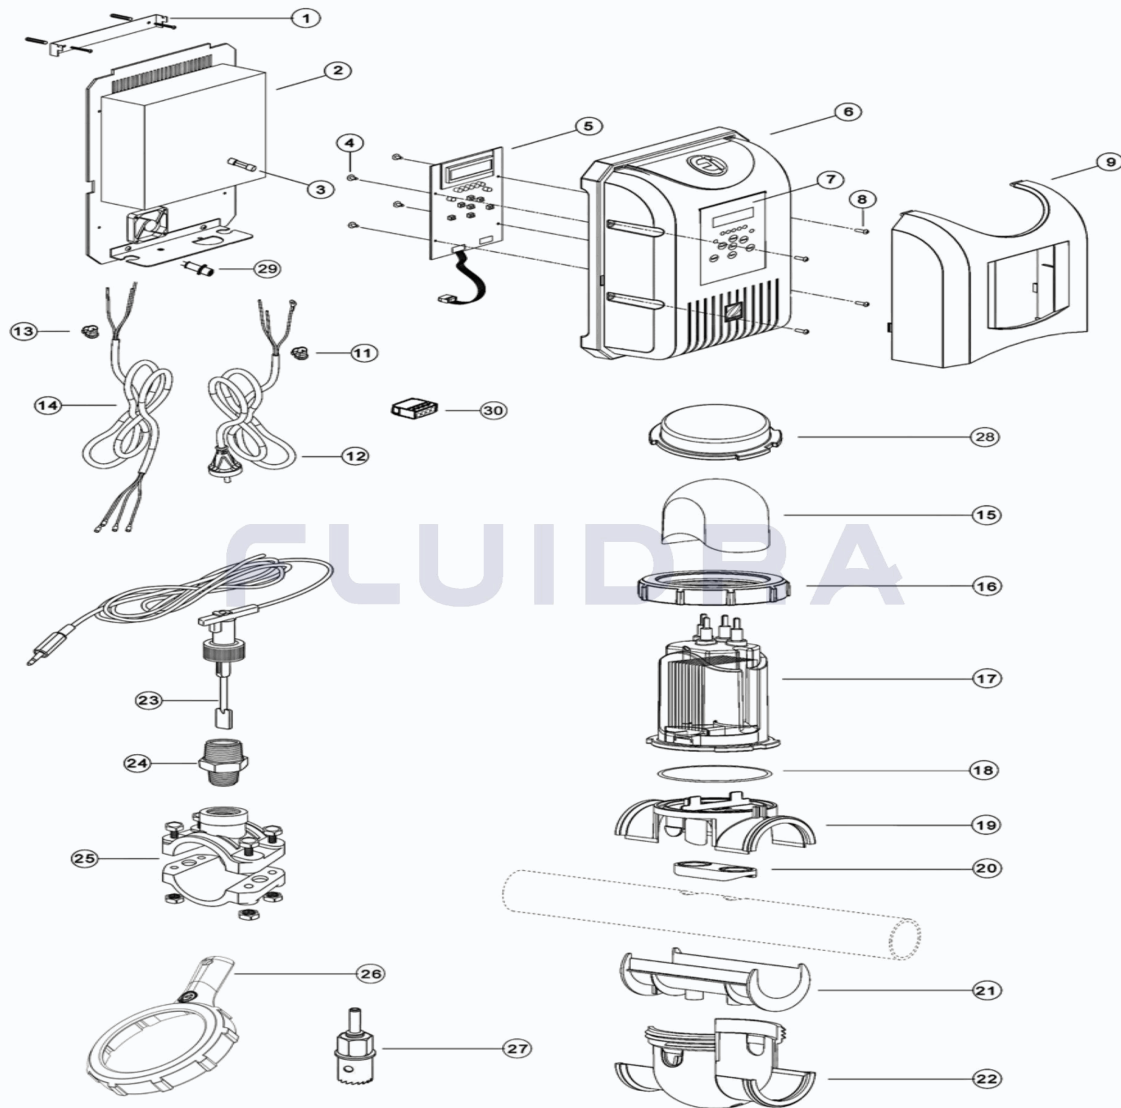

DESCRIPTION: EI

ENGLISH

POS	CODE	DESCRIPTION	QUANTITY	POS	CODE	DESCRIPTION	QUANTITY
1	W012781	WALL MOUNT KIT W/ SCREWS		15	R0768000	CELL CAP	
2	W083073	POWER SUPPLY SET (ALUMINIUM CHASIS		16	R0768200	ELECTRODE TIGHTENING RING	
3	W110091	M205 3.15 A T FUSE		17	* R0758800	COMPLETE GENSALT OE 10 ELECTRODE	
4	R0743400	4X1/4" FIXING SCREWS FOR ELECTRONIC I		17	* R0758900	COMPLETE GENSALT OE 17 ELECTRODE	
5	W083061	CONTROL PCB		17	* R0759000	COMPLETE EI* 25 ELECTRODE	
6	W043590	EI CHASSIS PLASTIC HOUSING		18	R0738500	ELECTRODE O-RING	
6	W043591	EI CONTROL UNIT PLASTIC COVER / TOP I		19	R0767900	SADDLE CLAMP TOP	
6	W043592	EI CONTROL UNIT PLASTIC BOTTOM RAIL		20	R0767800	FLAT HOSE JOINT 1 1/2" (UK)	
7	W177000	EI CONTROL PANEL STICKER		20	R0769700	FLAT HOSE JOINT DN50 MM & DN63 MM (EI	
8	W001481	M3X12 MM FIXING SCREWS FOR EI PLAST		21	R0770200	UK PIPE ADAPTER (1 1/2")	
9	W043780	EI UPPER COVER SILVER		21	R0770000	EU PIPE ADAPTER (DN50 MM)	
11	W001371	CABLE GRIP FOR MAINS POWER SUPPLY		22	R0768400	SADDLE CLAMP BOTTOM	
12	W052650	MAINS SUPPLY CABLE WITH EU PLUG		23	R0737500	COMPLETE FLOW SWITCH (+ CABLE AND J	

* SEE OBSERVATIONS SHEET

CODE **W383500, W383510, W383520**

DESCRIPTION: EI

13	R0768100	CABLE GRIP FOR CELL POWER SUPPLY	24	R0797200	3/4"X1/2" ADAPTER FOR FLOW SWITCH
14	R0740300	COMPLETE CELL MAINS SUPPLY CABLE	25	W013010	COMPLETE DN50 MM SADDLE CLAMP (AD/
25	W013011	COMPLETE DN63 MM SADDLE CLAMP (AD	28	R0770100	WINTERIZING CAP FOR CELL
26	R0769900	LOCKING RING WRENCH (NOT INCLUDED	29	R0749600	3.5 MM FEMALE PLUG JACK
27	R0797300	HOLE SAW 22 MM FOR PIPE DRILLING	30	R0737900	4-WAY CABLE CONNECTOR (X2)