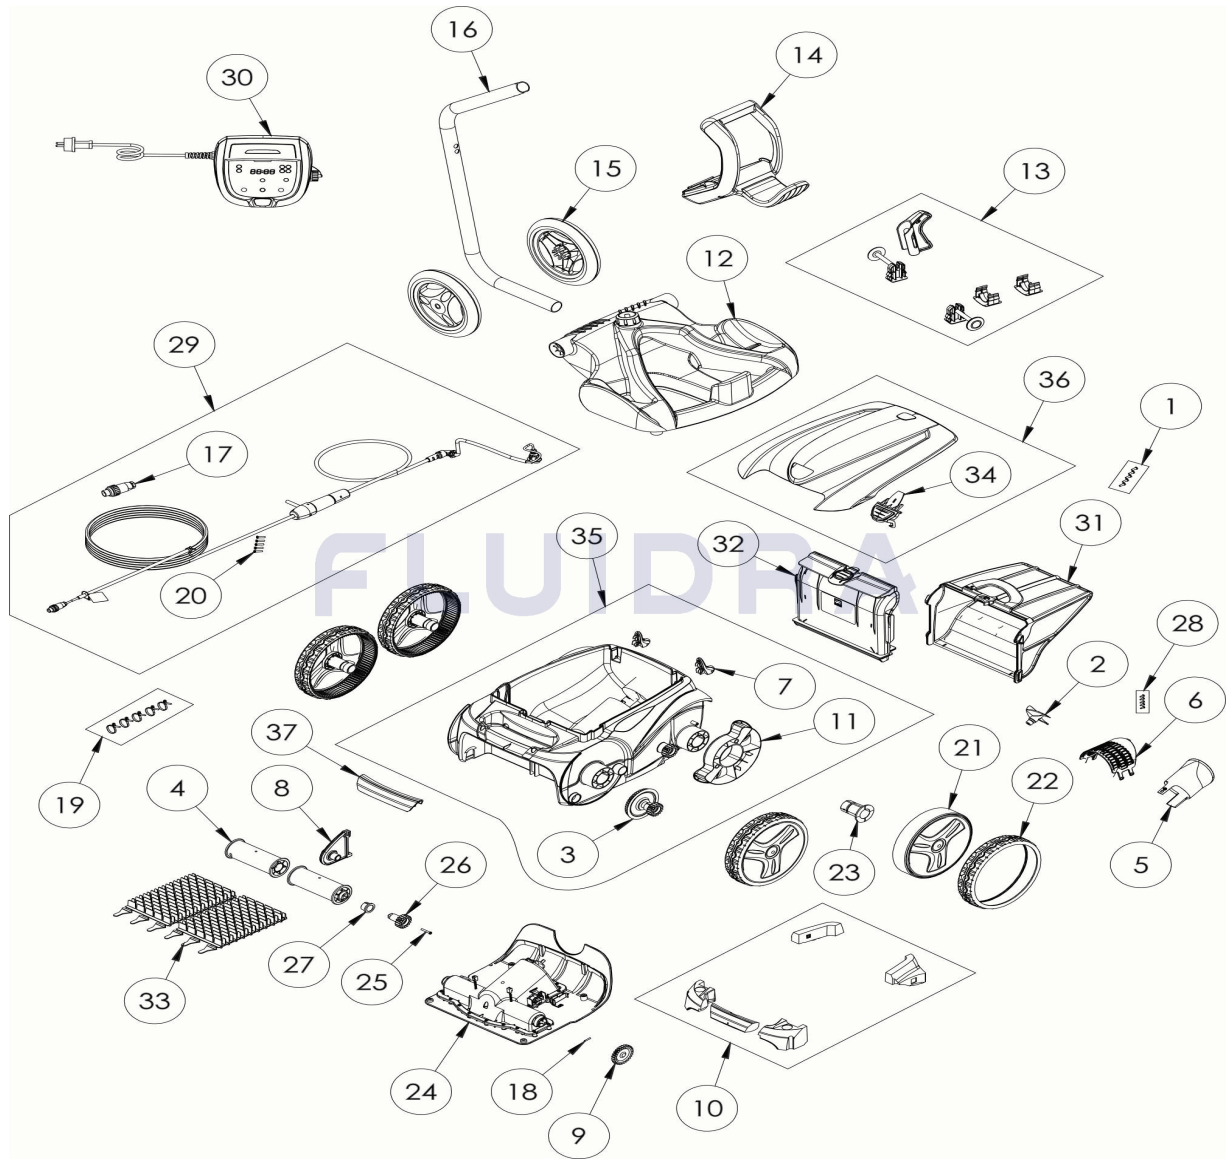

CODICE **WR000448**

DESCRIZIONE: **OV 5445 IQ**

ITALIANO

POS	CODICE	DESCRIZIONE	QUANTITA'	POS	CODICE	DESCRIZIONE	QUANTITA'
1	R0516700	VITE 4*12 MM (*5)	1	16	R0565200	TUBO CARRELLO	1
2	R0517000	ELICA	1	17	R0565600	CONNETTORE CAVO	1
3	R0517200	TRASMISSIONE	4	18	R0567800	COPIGLIA 3*16 MM (*5)	1
4	R0517400	SUPPORTO SPAZZOLA (*2)	1	19	R0567900	SET 5 PINZE PER FLOTTANTI	1
5	R0517500	GUIDA FLUSSO	1	20	R0608500	VITE 4*16 MM A4 (*5)	1
6	R0517600	GRIGLIA	1	21	R0636003	CERCHIO GRANDE GRIGIO ZODIAC	4
7	R0518100	PARAURTI A ROTELLA (*2)	1	22	R0636201	GOMMA GRANDE NERA ZODIAC	4
8	R0518702	PONTICELLO SPAZZOLA GRIGIA	1	23	R0636700	CUSCINETTO RUOTA ZODIAC	4
9	R0518800	KIT 2 PIGNONE 27 DENTI	1	24	R0638100	BLOCCO MOTORE TIPO D	1
10	R0539700	FLOTTANTE COMPLETO	1	25	R0638900	VITE 4*25 MM (*5)	1
11	R0540300	PROTEZIONE RUOTA	2	26	R0639000	KIT 2 PIGNONE 17 DENTI	1
12	R0564800	BASE CARRELLO	1	27	R0639100	CUSCINETTO ESTERIORE (*2)	1
13	R0564900	PEZZI ACCESSORI CARRELLO	1	28	R0639200	KIT 5 VITI 2.9*9.5 MM	1