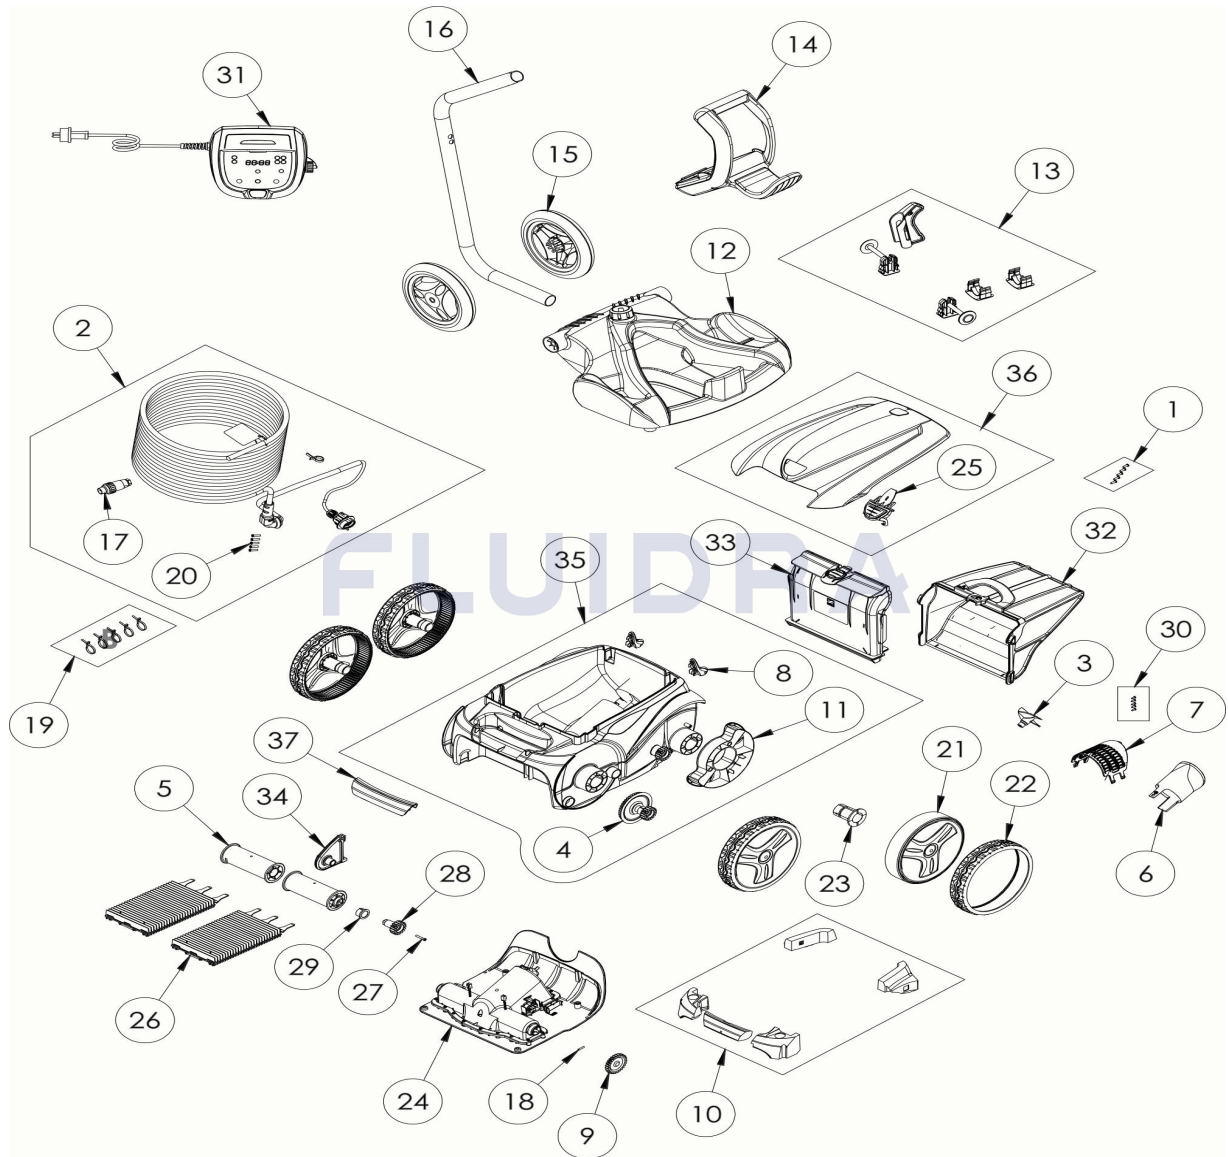

CODICE **WR000447**

DESCRIZIONE: **OV 5360**

ITALIANO

POS	CODICE	DESCRIZIONE	QUANTITA'	POS	CODICE	DESCRIZIONE	QUANTITA'
1	R0516700	VITE 4*12 MM (*5)	1	16	R0565200	TUBO CARRELLO	1
2	R0516800	CAVO GALLEGGIANTE 18M	1	17	R0565600	CONNETTORE CAVO	1
3	R0517000	ELICA	1	18	R0567800	COPIGLIA 3*16 MM (*5)	1
4	R0517200	TRASMISSIONE	4	19	R0567900	SET 5 PINZE PER FLOTTANTI	1
5	R0517400	SUPPORTO SPAZZOLA (*2)	1	20	R0608500	VITE 4*16 MM A4 (*5)	1
6	R0517500	GUIDA FLUSSO	1	21	R0636001	CERCHIO GRANDE R9022 ZODIAC	4
7	R0517600	GRIGLIA	1	22	R0636201	GOMMA GRANDE NERA ZODIAC	4
8	R0518100	PARAURTI A ROTELLA (*2)	1	23	R0636700	CUSCINETTO RUOTA ZODIAC	4
9	R0518800	KIT 2 PIGNONE 27 DENTI	1	24	R0638000	BLOCCO MOTORE TIPO C	1
10	R0539700	FLOTTANTE COMPLETO	1	25	R0638703	BLOCCO IMPUGNATURA COPERCHIO CYAI	1
11	R0540300	PROTEZIONE RUOTA	2	26	R0638800	SPAZZOLA TIPO 2R9022 ZODIAC (*2)	1
12	R0564800	BASE CARRELLO	1	27	R0638900	VITE 4*25 MM (*5)	1
13	R0564900	PEZZI ACCESSORI CARRELLO	1	28	R0639000	KIT 2 PIGNONE 17 DENTI	1