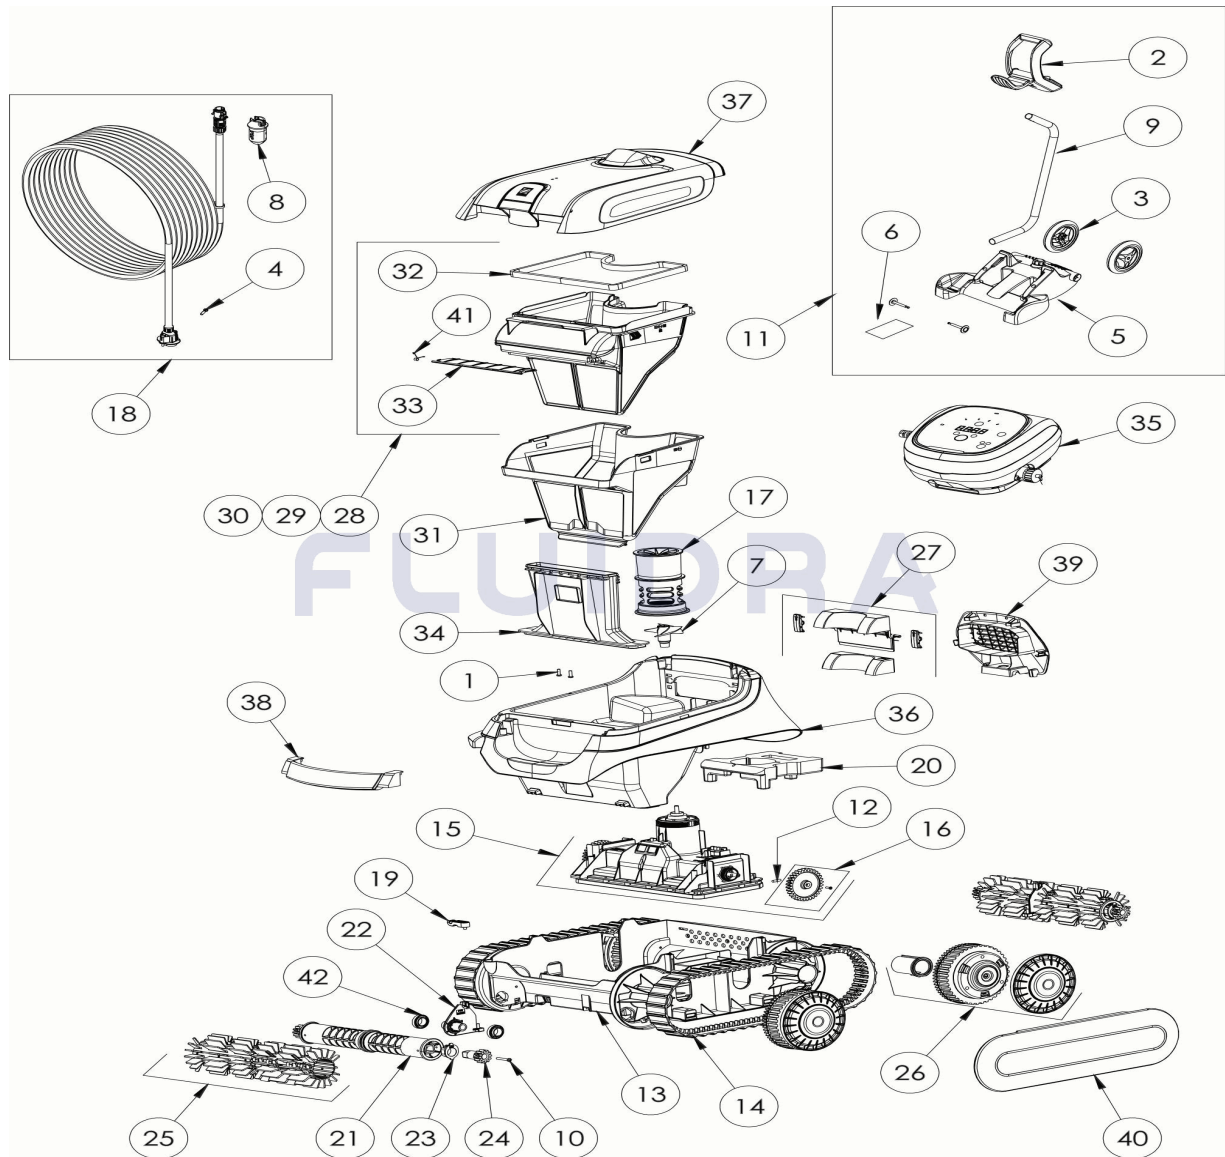

CODICE **WR000441**

DESCRIZIONE: **XA 4030 IQ**

ITALIANO

POS	CODICE	DESCRIZIONE	QUANTITA'	POS	CODICE	DESCRIZIONE	QUANTITA'
1	R0516700	VITE 4*12 MM (*5)	1	16	R0895600	PIGNONE CN (*2)	1
2	R0565000	MANIGLIA CARRELLO	1	17	R0895700	GUIDA FLUSSO CN	1
3	R0565100	RUOTE CARRELLO (*2)	1	18	R0895900	CAVO GALLEGGIANTE CN 18M	1
4	R0608500	VITE 4*16 MM A4 (*5)	1	19	R0896200	AGGANCIANO CAVO CN	1
5	R0632800	PORTE INFERIORE CARRELLO CYCLONX	1	20	R0896300	FLOTTANTE TELAIO CN	1
6	R0632900	ACCESSORY CARRELLO CYCLONX	1	21	R0896400	SUPPORTO SPAZZOLA CN (*2)	2
7	R0633200	ELICA CYCLONX	1	22	R0896500	PONTICELLO SPAZZOLA CN	2
8	R0634100	ADATTATORE CAVO 3 PTS	1	23	R0896600	CUSCINETTO ESTERNO CN (*2)	2
9	R0634400	CARRELLO CYCLONX	1	24	R0896700	PIGNONE SPAZZOLA CN (*2)	2
10	R0638900	VITE 4*25 MM (*5)	1	25	R0896900	SPAZZOLE CN GRIGIO CHIARO (*2)	2
11	R0639500	CARRELLO C	1	26	R0897300	RUOTA CN	4
12	R0657900	KIT 5 PIN ALBERO MOTORE	1	27	R0897400	KIT CLAPET POSTERIORE CN	1
13	R0895100	TELAIO	1	28	R0897500	FILTRO CN 100µ - SINGLE	1