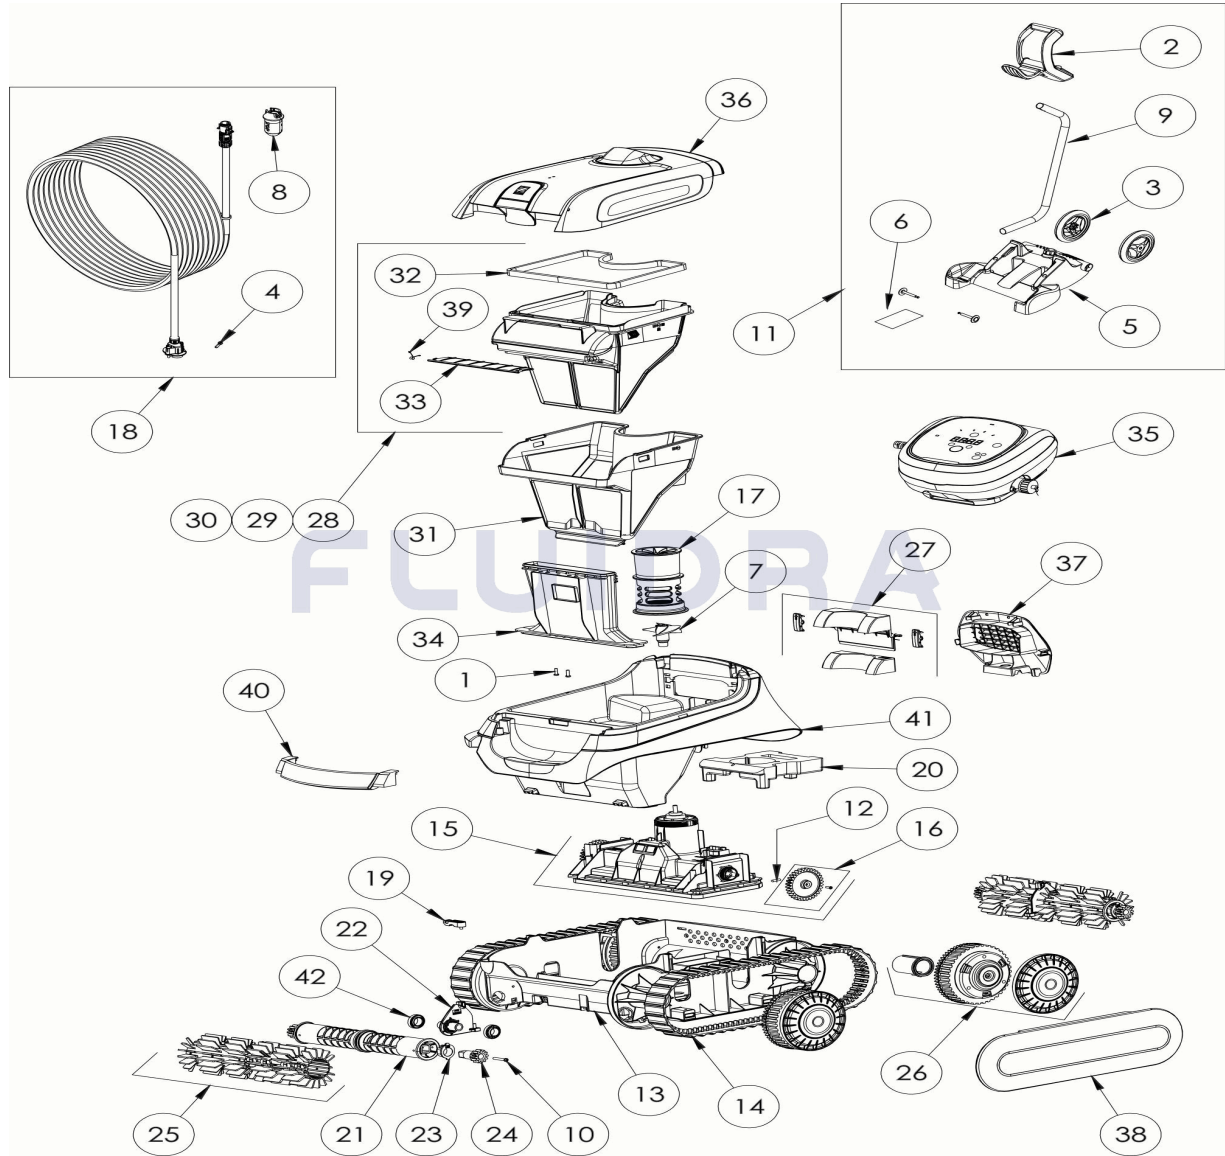

CODE **WR000475**

DESCRIPTION: **XA 4095 IQ**

ENGLISH

POS	CODE	DESCRIPTION	QUANTITY	POS	CODE	DESCRIPTION	QUANTITY
1	R0516700	SCREWS 4*12 MM (X5)	1	16	R0895600	DRIVE GEAR KIT (*2)	1
2	R0565000	TROLLEY HANDLE	1	17	R0895700	FLOW OUTLET CN	1
3	R0565100	TROLLEY WHEELS (*2)	1	18	R0895900	FLOATING CABLE CN, 18M	1
4	R0608500	SCREW 4*16MM (set of 5)	1	19	R0896200	CABLE STRAIN RELIEF CN	1
5	R0632800	COMPLETE LOWER PART TROLLEY CYCLONX	1	20	R0896300	CHASSIS FLOAT CN	1
6	R0632900	TROLLEY CYCLONX ACCESSORIES	1	21	R0896400	BRUSH ROLLER CN (*2)	2
7	R0633200	IMPELLER CYCLONX	1	22	R0896500	ROLLER SUPPORT CN	2
8	R0634100	CONNECTOR 3PTS BODY	1	23	R0896600	OUTER BEARING CN, (*2)	2
9	R0634400	TROLLEY TUBE CYCLONX	1	24	R0896700	12 POINT GEAR, CN (*2)	2
10	R0638900	SCREW 4*25 MM (SET OF 5)	1	25	R0896900	BRUSH SCRUBBER CN GREY (*2)	2
11	R0639500	TROLLEY KIT C	1	26	R0897300	WHEEL CN, BLACK	4
12	R0657900	MOTOR BLOCK SHAFT PIN Ø4 (SET OF 5)	1	27	R0897400	REAR FLAP DOOR KIT CN	1
13	R0895100	LOWER HOUSING CHASSIS CN	1	28	R0897500	FILTER CN 100µ - SINGLE	1