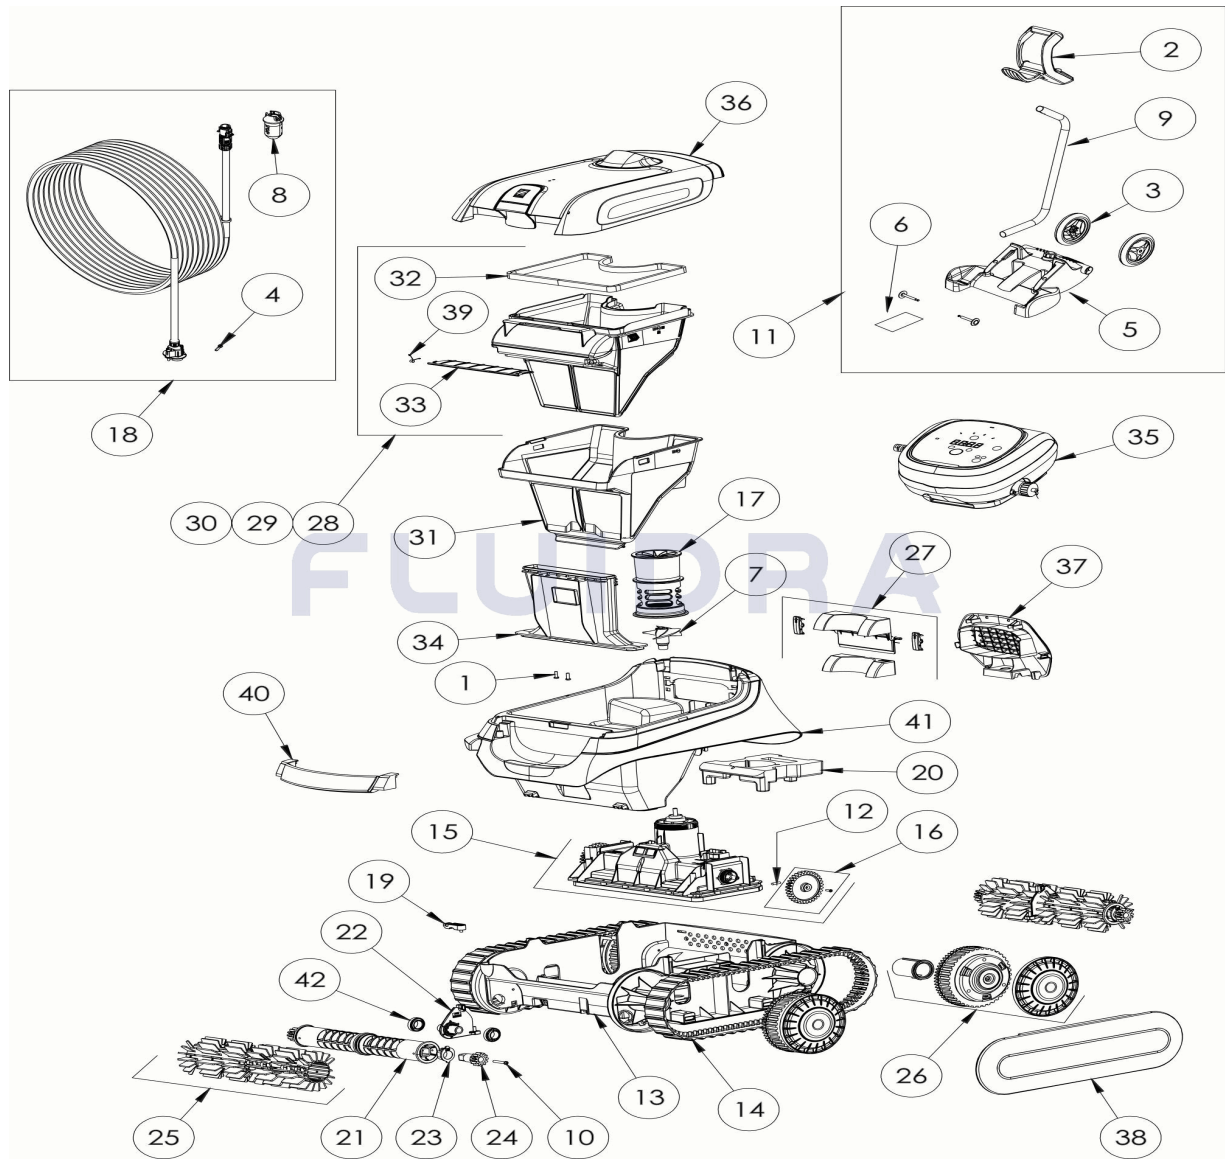

CODICE **WR000475**

DESCRIZIONE: **XA 4095 IQ**

ITALIANO

POS	CODICE	DESCRIZIONE	QUANTITA'	POS	CODICE	DESCRIZIONE	QUANTITA'
1	R0516700	VITE 4*12 MM (*5)	1	16	R0895600	PIGNONE CN (*2)	1
2	R0565000	MANIGLIA CARRELLO	1	17	R0895700	GUIDA FLUSSO CN	1
3	R0565100	RUOTE CARRELLO (*2)	1	18	R0895900	CAVO GALLEGGIANTE CN 18M	1
4	R0608500	VITE 4*16 MM A4 (*5)	1	19	R0896200	AGGANCIANO CAVO CN	1
5	R0632800	PORTE INFERIORE CARRELLO CYCLONX	1	20	R0896300	FLOTTANTE TELAIO CN	1
6	R0632900	ACCESSORY CARRELLO CYCLONX	1	21	R0896400	SUPPORTO SPAZZOLA CN (*2)	2
7	R0633200	ELICA CYCLONX	1	22	R0896500	PONTICELLO SPAZZOLA CN	2
8	R0634100	ADATTATORE CAVO 3 PTS	1	23	R0896600	CUSCINETTO ESTERNO CN (*2)	2
9	R0634400	CARRELLO CYCLONX	1	24	R0896700	PIGNONE SPAZZOLA CN (*2)	2
10	R0638900	VITE 4*25 MM (*5)	1	25	R0896900	SPAZZOLE CN GRIGIO CHIARO (*2)	2
11	R0639500	CARRELLO C	1	26	R0897300	RUOTA CN	4
12	R0657900	KIT 5 PIN ALBERO MOTORE	1	27	R0897400	KIT CLAPET POSTERIORE CN	1
13	R0895100	TELAIO	1	28	R0897500	FILTRO CN 100µ - SINGLE	1