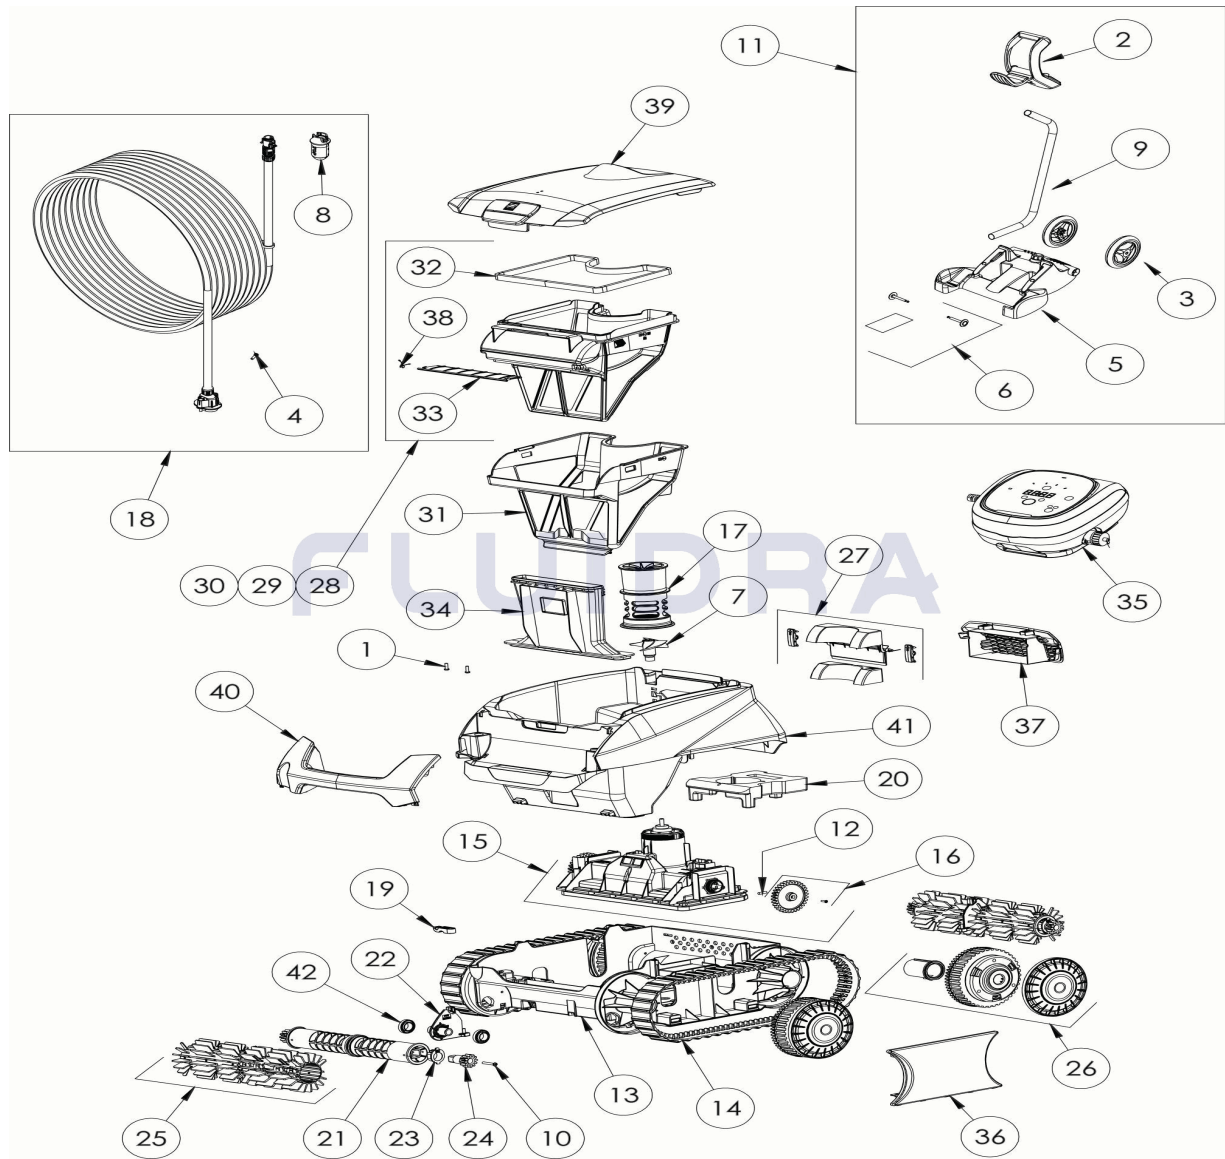

CODE **WR000443**

DESCRIPTION: RE 45AM IQ

ENGLISH

POS	CODE	DESCRIPTION	QUANTITY	POS	CODE	DESCRIPTION	QUANTITY
1	R0516700	SCREWS 4*12 MM (X5)	1	16	R0895600	DRIVE GEAR KIT (*2)	1
2	R0565000	TROLLEY HANDLE	1	17	R0895700	FLOW OUTLET CN	1
3	R0565100	TROLLEY WHEELS (*2)	1	18	R0895900	FLOATING CABLE CN, 18M	1
4	R0608500	SCREW 4*16MM (set of 5)	1	19	R0896200	CABLE STRAIN RELIEF CN	1
5	R0632800	COMPLETE LOWER PART TROLLEY CYCLONX	1	20	R0896300	CHASSIS FLOAT CN	1
6	R0632900	TROLLEY CYCLONX ACCESSORIES	1	21	R0896400	BRUSH ROLLER CN (*2)	2
7	R0633200	IMPELLER CYCLONX	1	22	R0896500	ROLLER SUPPORT CN	2
8	R0634100	CONNECTOR 3PTS BODY	1	23	R0896600	OUTER BEARING CN, (*2)	2
9	R0634400	TROLLEY TUBE CYCLONX	1	24	R0896700	12 POINT GEAR, CN (*2)	2
10	R0638900	SCREW 4*25 MM (SET OF 5)	1	25	R0896900	BRUSH SCRUBBER CN GREY (*2)	2
11	R0639500	TROLLEY KIT C	1	26	R0897300	WHEEL CN, BLACK	4
12	R0657900	MOTOR BLOCK SHAFT PIN Ø4 (SET OF 5)	1	27	R0897400	REAR FLAP DOOR KIT CN	1
13	R0895100	LOWER HOUSING CHASSIS CN	1	28	R0897500	FILTER CN 100µ - SINGLE	1